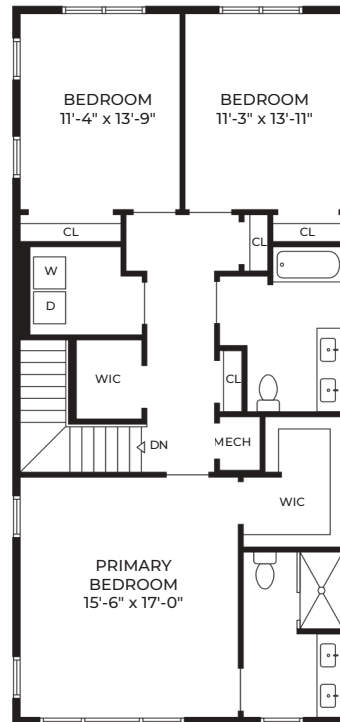

First Floor

Second Floor

Third Floor

TOWNHOME FEATURES | Patio | Balcony | Custom Walk-In Closets | Laundry Room | Two-Car Garage with EV Charger | 10' Ceilings | Entry Foyer | Mud Room | Three Baths | Powder Room | Center-Island Kitchen | Jenn Air Appliances | Windowed Primary Bath

TOWNHOME FEATURES | Patio | Balcony | Custom Walk-In Closets | Laundry Room | Two-Car Garage with EV Charger | 10' Ceilings | Entry Foyer Mud Room | Three Baths | Powder Room | Center-Island Kitchen | Jenn Air Appliances | Windowed Primary Bath

First Floor

Second Floor

Third Floor

TOWNHOME Elevator | Patio | Balcony | Custom Walk-In Closets | Laundry Room | Two-Car Garage with EV Charger | 10' Ceilings Entry
FEATURES Foyer | Mud Room | Three Baths | Powder Room | Center-Island Kitchen | Jenn Air Appliances | Windowed Primary Bath