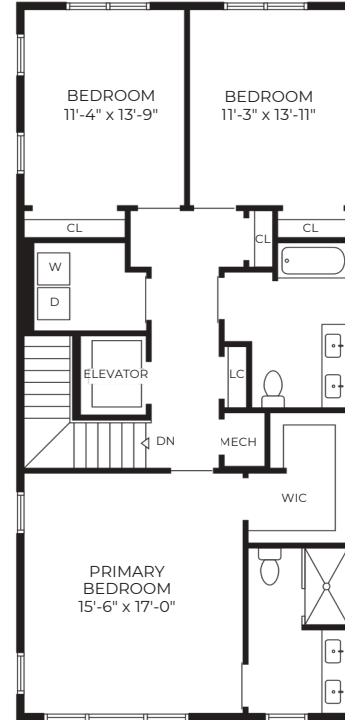

First Floor

Second Floor

Third Floor

TOWNHOME FEATURES | Patio | Balcony | Custom Walk-In Closets | Laundry Room | Two-Car Garage with EV Charger | 10' Ceilings | Entry Foyer | Mud Room | Three Baths | Powder Room | Center-Island Kitchen | Jenn Air Appliances | Windowed Primary Bath

TOWNHOME FEATURES | Patio | Balcony | Custom Walk-In Closets | Laundry Room | Two-Car Garage with EV Charger | 10' Ceilings | Entry Foyer Mud Room | Three Baths | Powder Room | Center-Island Kitchen | Jenn Air Appliances | Windowed Primary Bath

First Floor

Second Floor

Third Floor

TOWNHOME Elevator | Patio | Balcony | Custom Walk-In Closets | Laundry Room | Two-Car Garage with EV Charger | 10' Ceilings Entry
FEATURES Foyer | Mud Room | Three Baths | Powder Room | Center-Island Kitchen | Jenn Air Appliances | Windowed Primary Bath