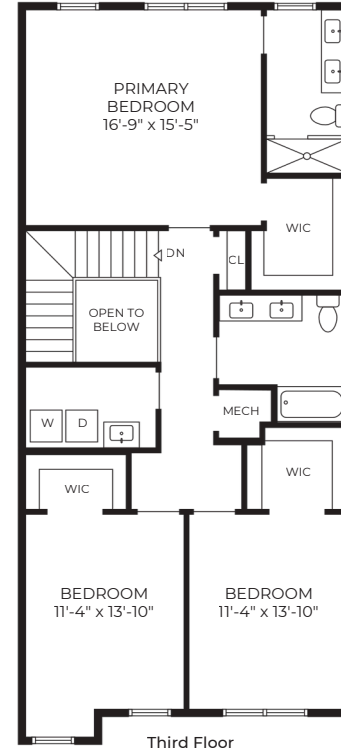

First Floor

Second Floor

Third Floor

TOWNHOME FEATURES | Patio | Balcony | Custom Walk-In Closets | Laundry Room | Two-Car Garage with EV Charger | 10' Ceilings | Entry Foyer | Mud Room | Three Baths | Powder Room | Center-Island Kitchen | Jenn Air Appliances | Windowed Primary Bath

TOWNHOME FEATURES | Patio | Balcony | Custom Walk-In Closets | Laundry Room | Two-Car Garage with EV Charger | 10' Ceilings | Entry Foyer Mud Room | Three Baths | Powder Room | Center-Island Kitchen | Jenn Air Appliances | Windowed Primary Bath

First Floor

Second Floor

Third Floor

TOWNHOME Elevator | Patio | Balcony | Custom Walk-In Closets | Laundry Room | Two-Car Garage with EV Charger | 10' Ceilings Entry
FEATURES Foyer | Mud Room | Three Baths | Powder Room | Center-Island Kitchen | Jenn Air Appliances | Windowed Primary Bath