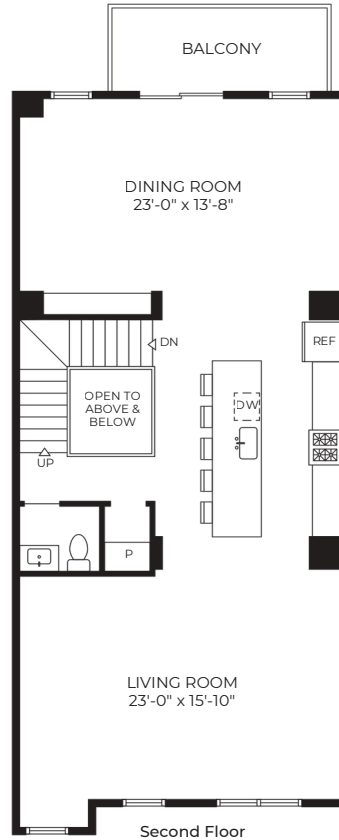

First Floor

Second Floor

Third Floor

TOWNHOME FEATURES | Patio | Balcony | Custom Walk-In Closets | Laundry Room | Two-Car Garage with EV Charger | 10' Ceilings | Entry Foyer | Mud Room | Three Baths | Powder Room | Center-Island Kitchen | Jenn Air Appliances | Windowed Primary Bath

TOWNHOME FEATURES | Patio | Balcony | Custom Walk-In Closets | Laundry Room | Two-Car Garage with EV Charger | 10' Ceilings | Entry Foyer Mud Room | Three Baths | Powder Room | Center-Island Kitchen | Jenn Air Appliances | Windowed Primary Bath

First Floor

Second Floor

Third Floor

TOWNHOME Elevator | Patio | Balcony | Custom Walk-In Closets | Laundry Room | Two-Car Garage with EV Charger | 10' Ceilings Entry
FEATURES Foyer | Mud Room | Three Baths | Powder Room | Center-Island Kitchen | Jenn Air Appliances | Windowed Primary Bath