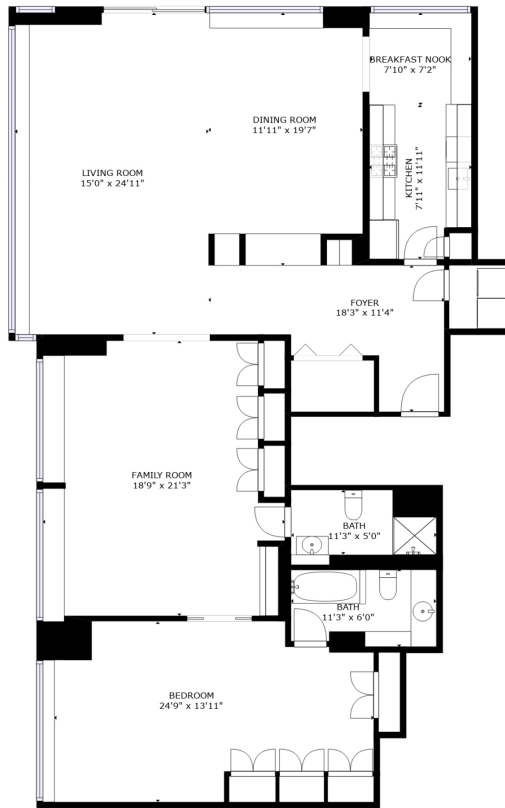

2401 Pennsylvania Ave Unit 4C45

Philadelphia, PA 19130

GROSS INTERNAL AREA

TOTAL: 1882 sq ft