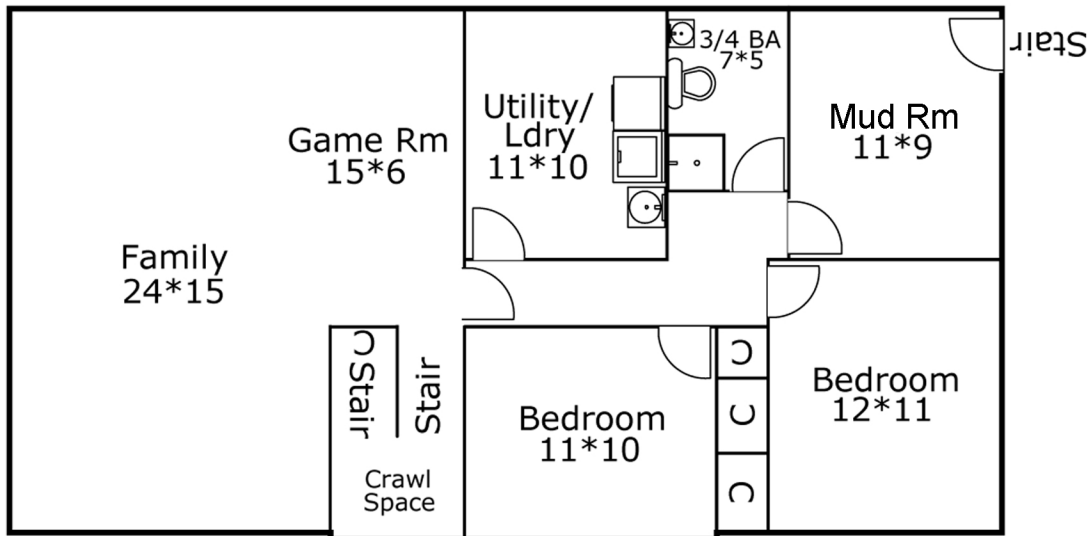

First Floor (Foundation 1230 Sq ft)	1254 Sq ft
Total Above Grade Finished Sq Ft	1254 Sq ft
Total Building Finished Sq Ft	2329 Sq ft
Basement	1230 Sq ft
Basement Finished Sq Ft	1075 Sq ft
Total Building Sq Ft	2484 Sq ft
Deck	228 Sq ft
Patio	235 Sq ft
Porch	111 Sq ft
Garage	492 Sq ft