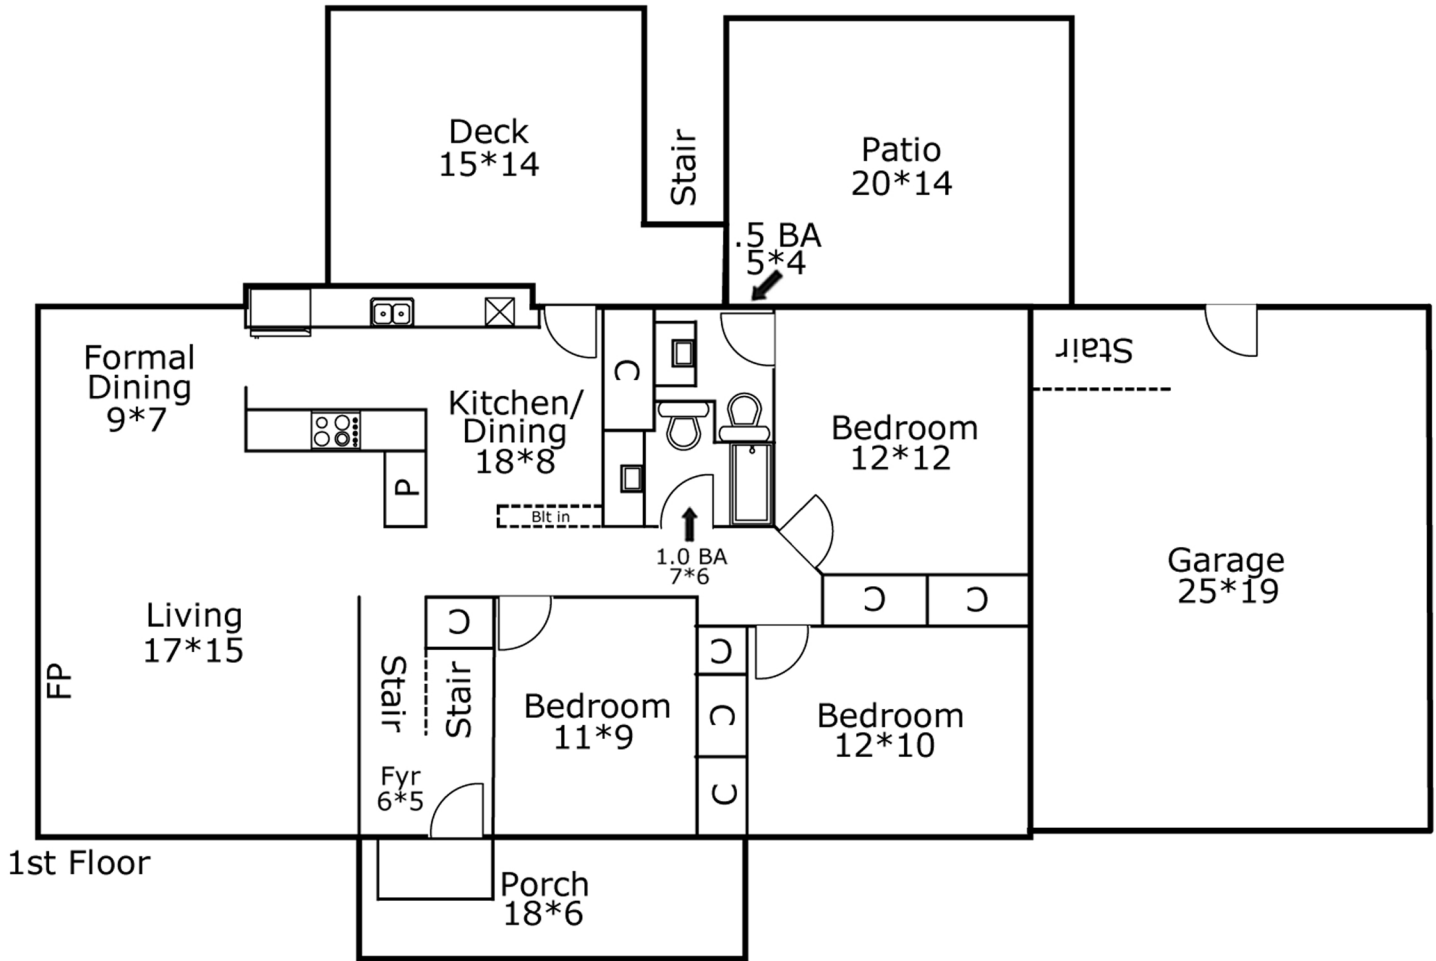

First Floor (Foundation 1230 Sq ft)	1254 Sq ft
Total Above Grade Finished Sq Ft	1254 Sq ft
Total Building Finished Sq Ft	2329 Sq ft
Basement	1230 Sq ft
Basement Finished Sq Ft	1075 Sq ft
Total Building Sq Ft	2484 Sq ft
Deck	228 Sq ft
Patio	235 Sq ft
Porch	111 Sq ft
Garage	492 Sq ft