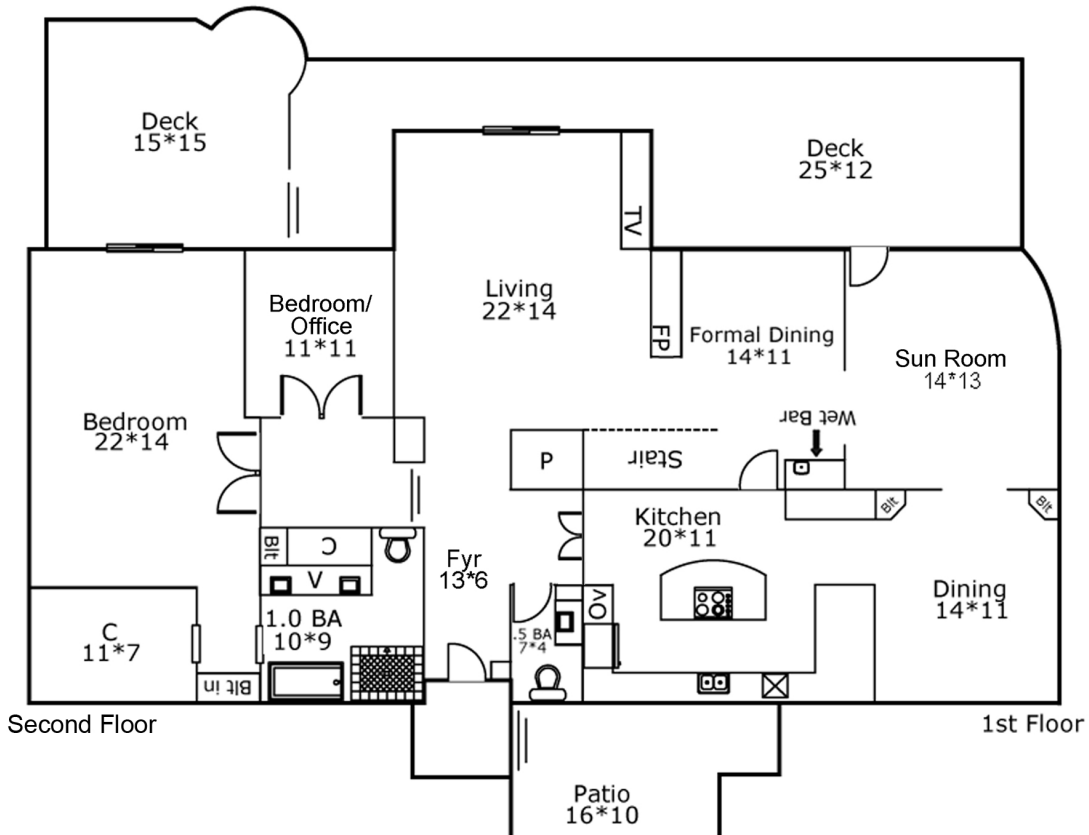

First Floor (Foundation 2232 Sq ft)	1453 Sq ft
Second Floor	779 Sq ft
Total Above Grade Finished Sq Ft	2232 Sq ft
Total Building Finished Sq Ft	3323 Sq ft
Basement	1508 Sq ft
Basement Finished Sq Ft	1091 Sq ft
Total Building Sq Ft	3740 Sq ft
Deck	745 Sq ft
Patio	218 Sq ft
Storage	152 sq ft
Garage	888 Sq ft

Basement