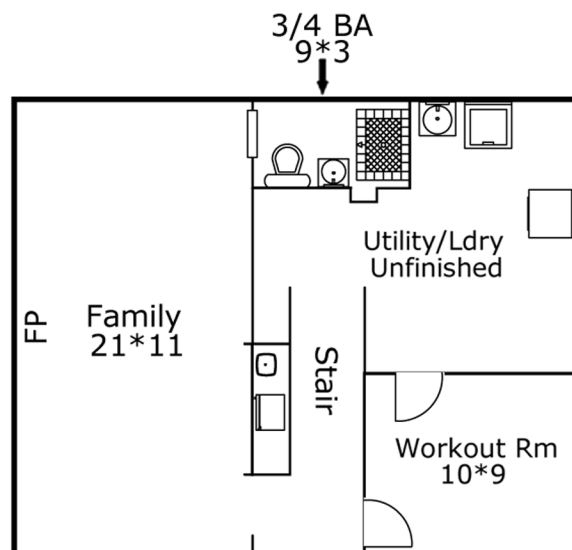

6305 Mildred Ave

DISCLAIMER: The information contained within this document is an opinion of the square footage of this property. All the information within this document is deemed reliable, but is NOT guaranteed and should be independently verified by the buyers and/or the sellers before making or accepting any offers.

First Floor (Foundation 736 Sq ft)	752 Sq ft
Second Floor	767 Sq ft
Total Above Grade Finished Sq Ft	1519 Sq ft
Total Building Finished Sq Ft	2049 Sq ft
Basement	736 Sq ft
Basement Finished Sq Ft	530 Sq ft
Total Building Sq Ft	2255 Sq ft
Deck	778 Sq ft
Patio	141 Sq ft
Garage	493 Sq ft