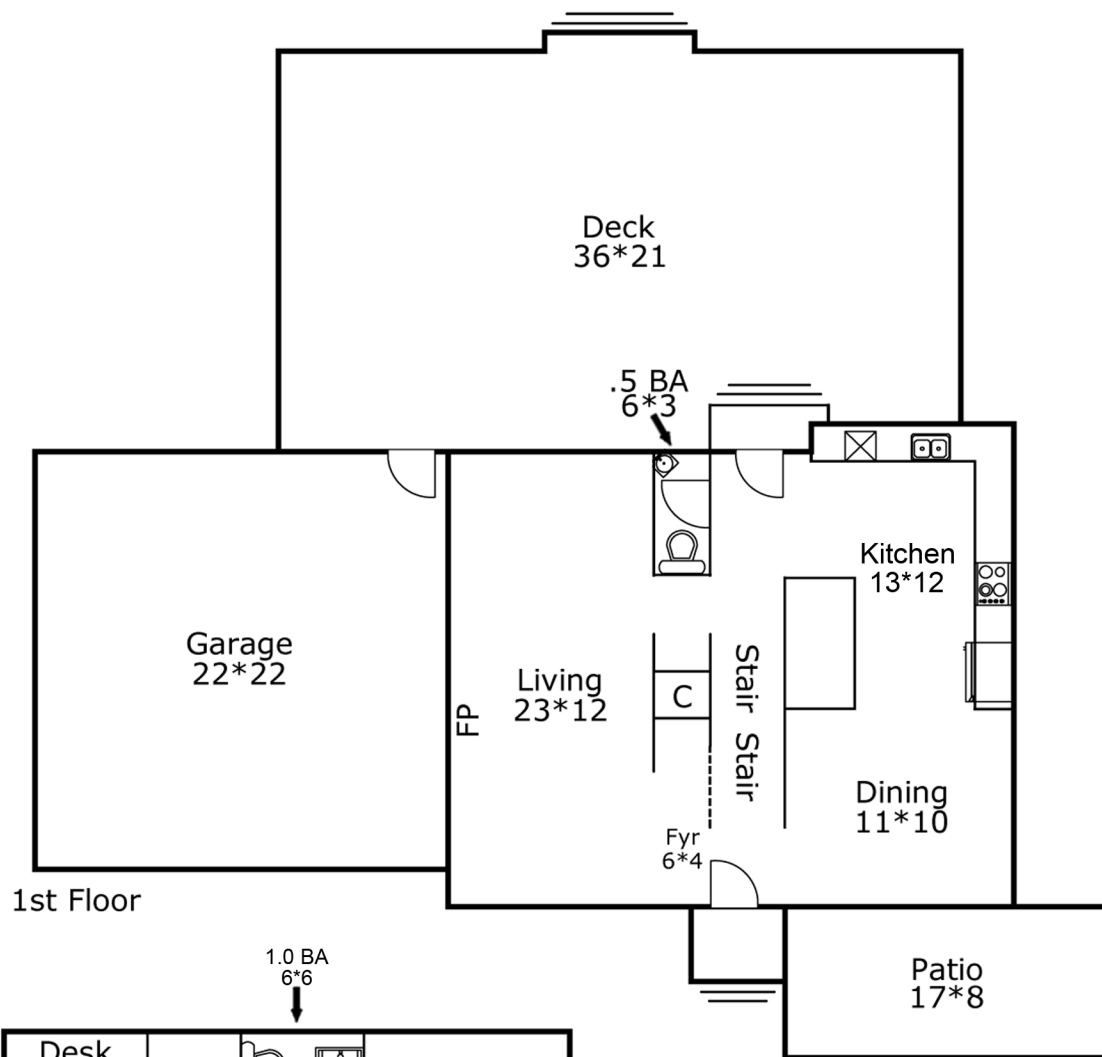

6305 Mildred Ave

DISCLAIMER: The information contained within this document is an opinion of the square footage of this property. All the information within this document is deemed reliable, but is NOT guaranteed and should be independently verified by the buyers and/or the sellers before making or accepting any offers.

First Floor (Foundation 736 Sq ft)	752 Sq ft
Second Floor	767 Sq ft
Total Above Grade Finished Sq Ft	1519 Sq ft
Total Building Finished Sq Ft	2049 Sq ft
Basement	736 Sq ft
Basement Finished Sq Ft	530 Sq ft
Total Building Sq Ft	2255 Sq ft
Deck	778 Sq ft
Patio	141 Sq ft
Garage	493 Sq ft