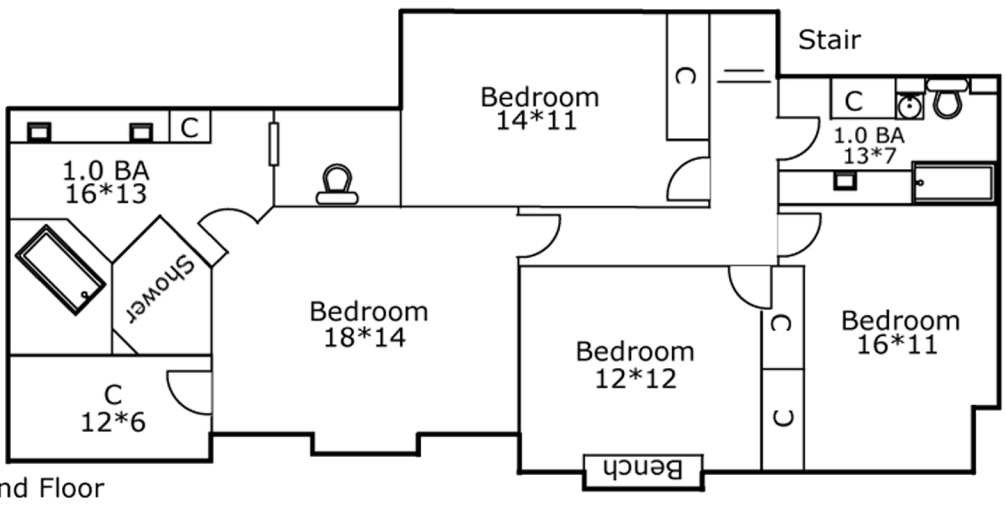

4530 Bruce Ave

DISCLAIMER: The information contained within this document is an opinion of the square footage of this property. All the information within this document is deemed reliable, but is NOT guaranteed and should be independently verified by the buyers and/or the sellers before making or accepting any offers.

First Floor (Foundation 1533 Sq ft)	1549 Sq ft
Second Floor	1372 Sq ft
Total Above Grade Finished Sq Ft	2921 Sq ft
Total Building Finished Sq Ft	4238 Sq ft
Basement	1533 Sq ft
Basement Finished Sq Ft	1317 Sq ft
Total Building Sq Ft	4454 Sq ft
Storage Above Garage 17*13	268 Sq ft
Storage In Attic 26*22	572 Sq ft
Patio	351 Sq ft
Bar/Grill Area	116 Sq ft
Garage	361 Sq ft