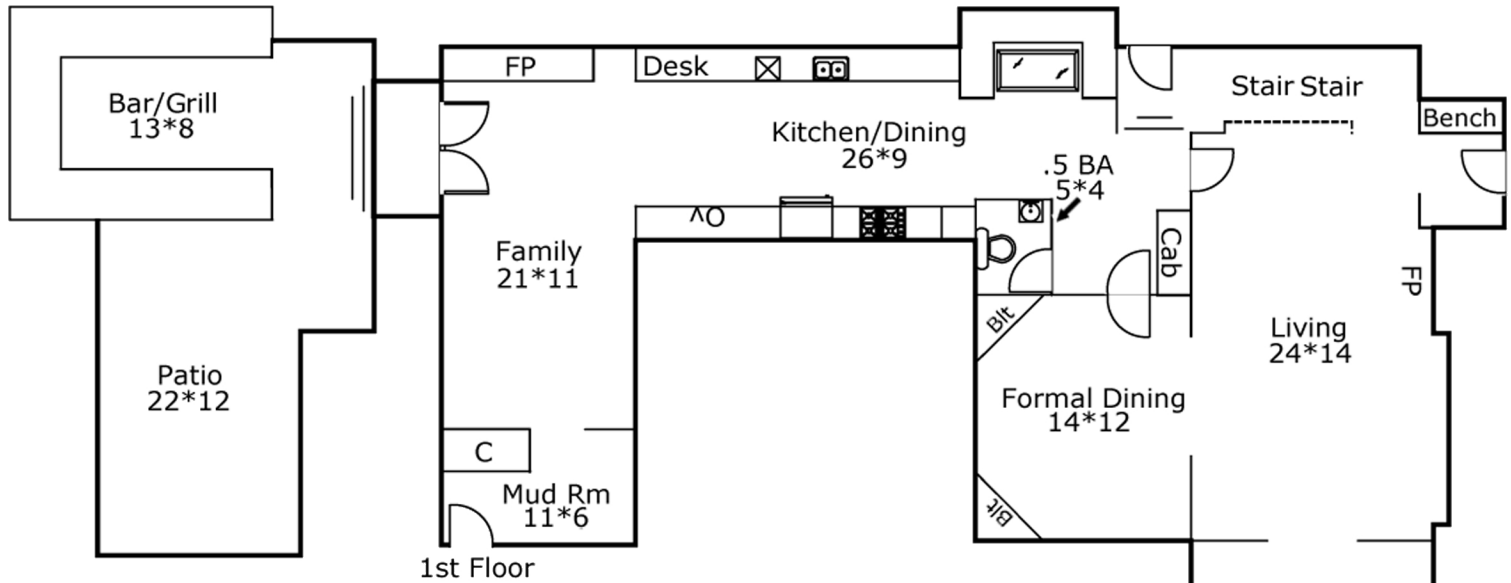

First Floor (Foundation 1533 Sq ft)	1549 Sq ft
Second Floor	1372 Sq ft
Total Above Grade Finished Sq Ft	2921 Sq ft
Total Building Finished Sq Ft	4238 Sq ft
Basement	1533 Sq ft
Basement Finished Sq Ft	1317 Sq ft
Total Building Sq Ft	4454 Sq ft
Storage Above Garage 17*13	268 Sq ft
Storage In Attic 26*22	572 Sq ft
Patio	351 Sq ft
Bar/Grill Area	116 Sq ft
Garage	361 Sq ft