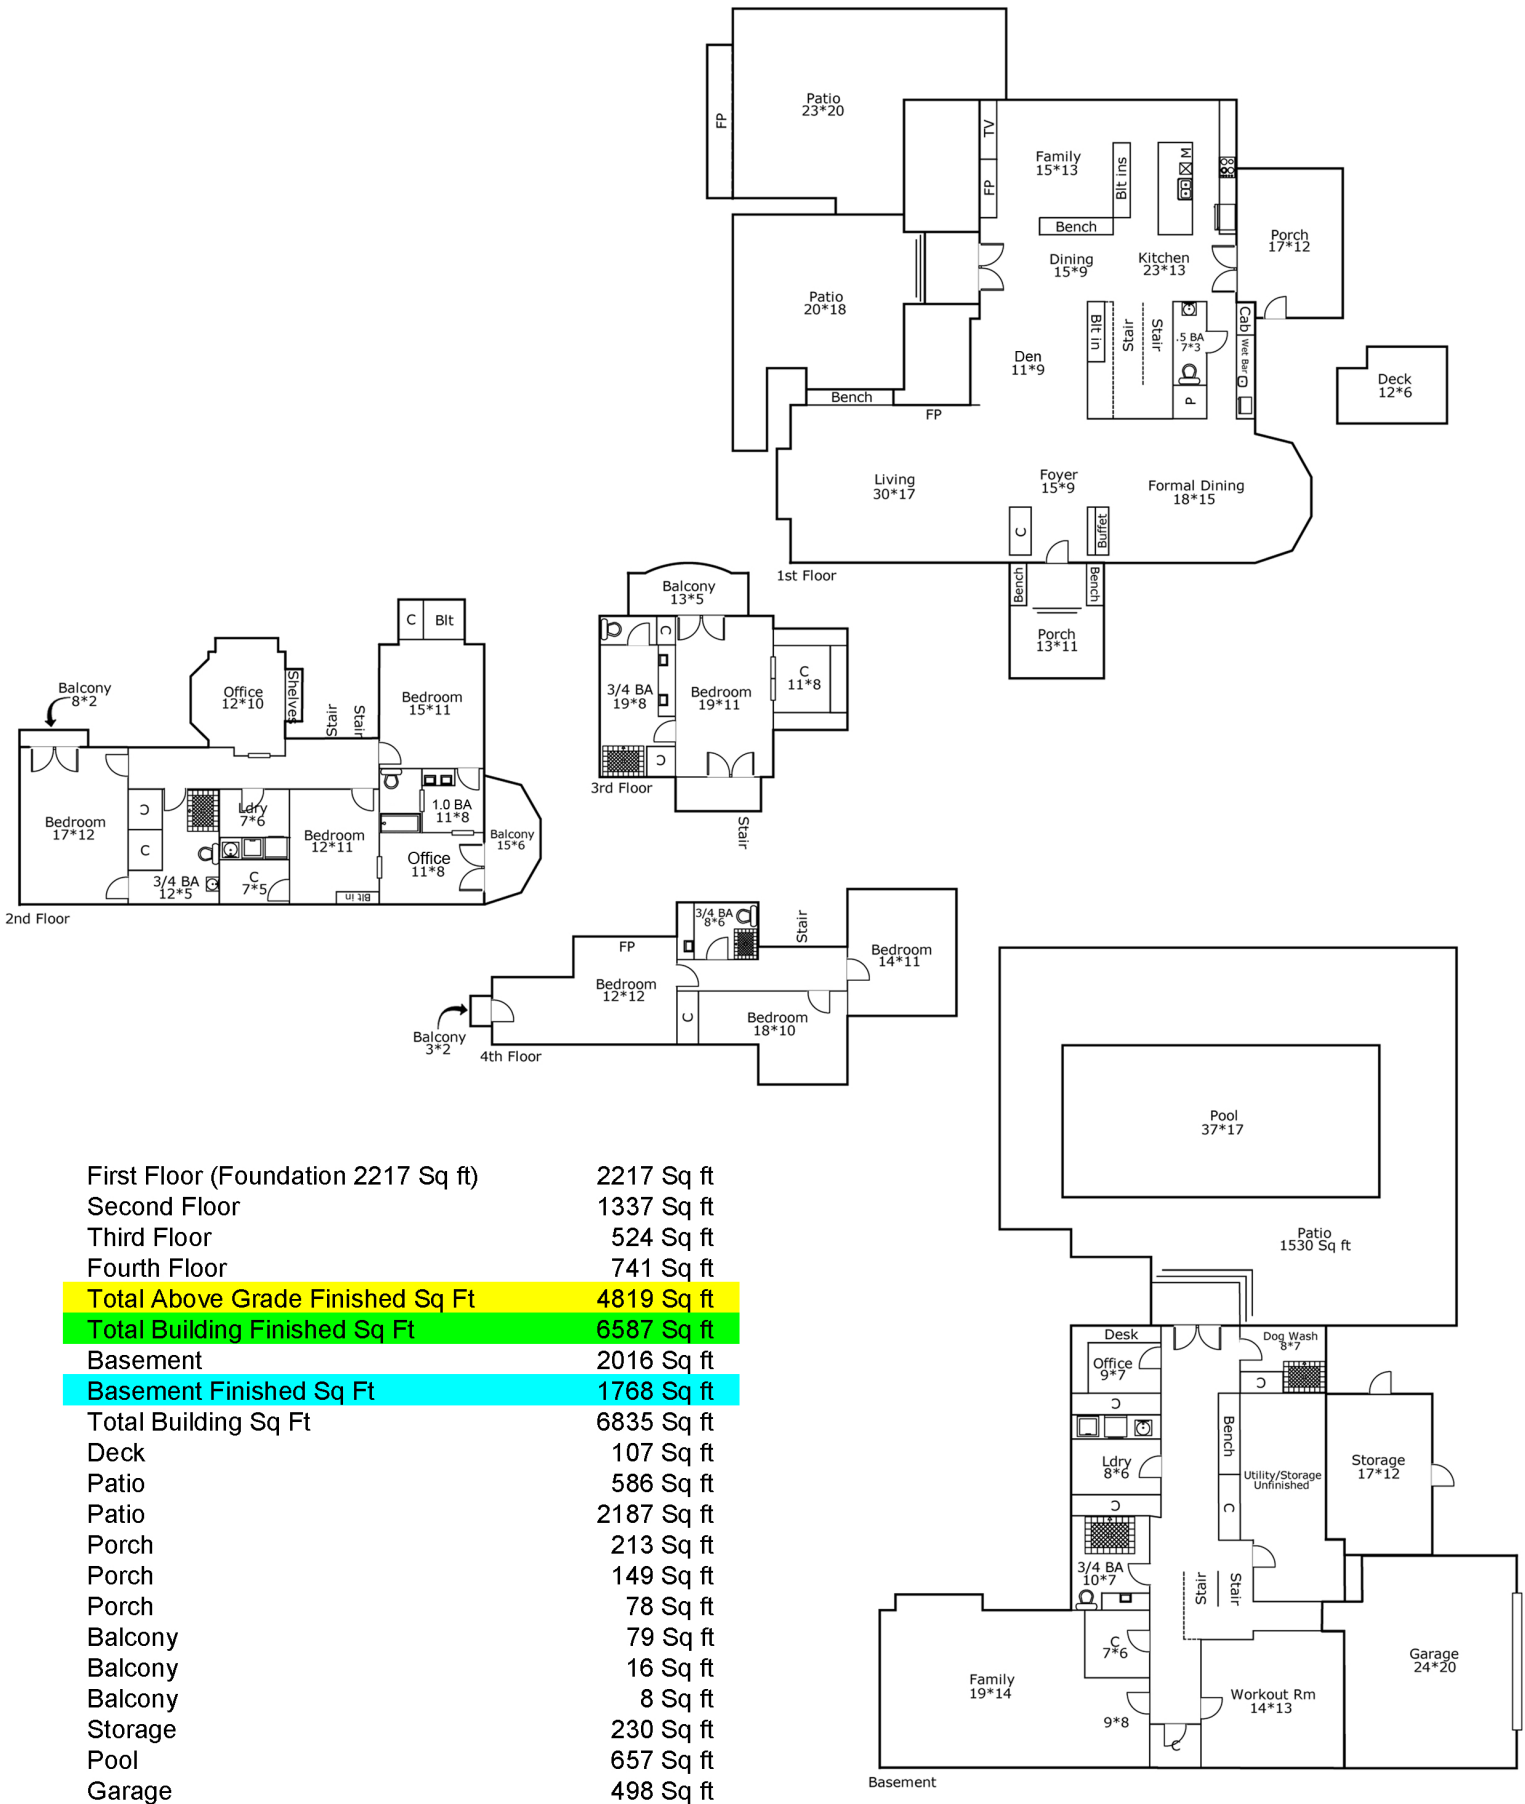

4300 Fremont Ave S

DISCLAIMER: The information contained within this document is an opinion of the square footage of this property. All the information within this document is deemed reliable, but is NOT guaranteed and should be independently verified by the buyers and/or the sellers before making or accepting any offers.

First Floor (Foundation 2217 Sq ft)	2217 Sq ft
Second Floor	1337 Sq ft
Third Floor	524 Sq ft
Fourth Floor	741 Sq ft
Total Above Grade Finished Sq Ft	4819 Sq ft
Total Building Finished Sq Ft	6587 Sq ft
Basement	2016 Sq ft
Basement Finished Sq Ft	1768 Sq ft
Total Building Sq Ft	6835 Sq ft
Deck	107 Sq ft
Patio	586 Sq ft
Patio	2187 Sq ft
Porch	213 Sq ft
Porch	149 Sq ft
Porch	78 Sq ft
Balcony	79 Sq ft
Balcony	16 Sq ft
Balcony	8 Sq ft
Storage	230 Sq ft
Pool	657 Sq ft
Garage	498 Sq ft