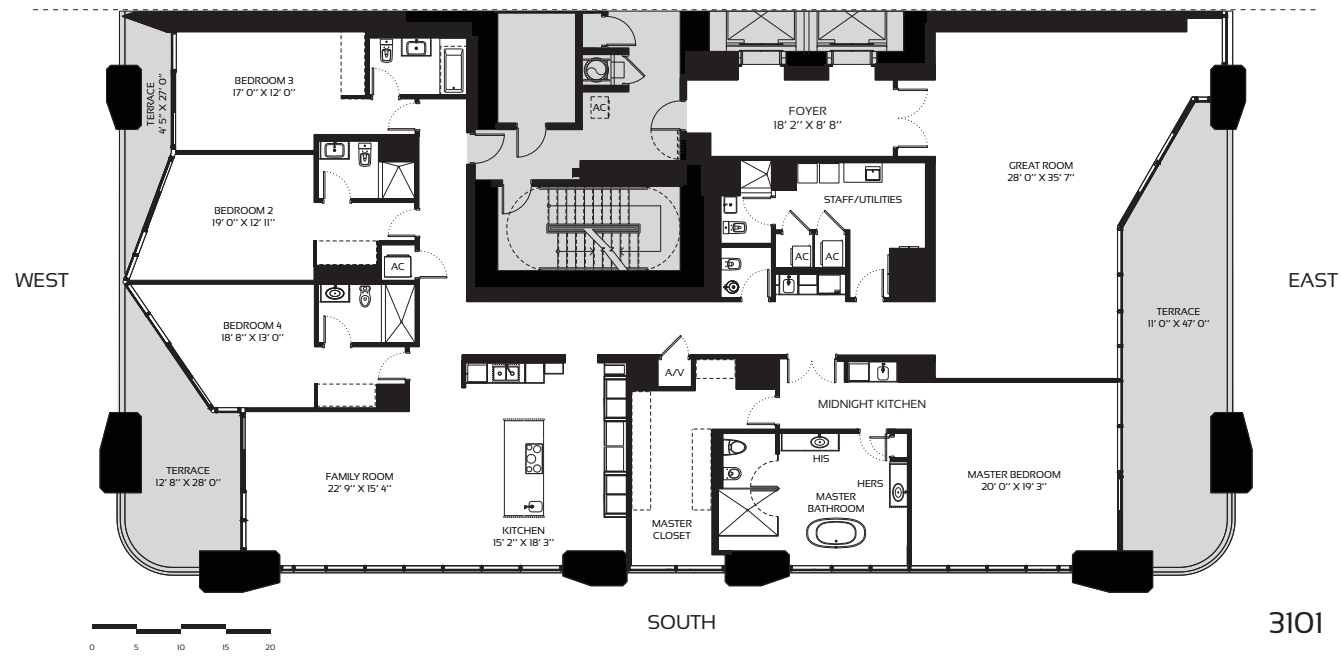

## BOLD AND SCULPTURAL, FORM FOLLOWS FUNCTION

The podium façade of One Thousand Museum is largely solid, concealing the parking garage and giving substance to a monumental porte cochère. As the tower rises, the exoskeleton becomes the singular element tracing the unique shapes of oversized terraces that create multiple outdoor rooms for every residence.

LEVEL 15 - 25 HALF-FLOOR RESIDENCES

LEVEL 10 - 14 TOWNHOUSE RESIDENCES

LEVEL 8 - 9 INDOOR-OUTDOOR WELLNESS & SPA

LEVEL 1 - 7 PODIUM

TOWNHOUSE RESIDENCES  
LEVELS 10-14

5 BEDROOM - 6.5 BATHROOM    INTERIORS: 8,360 SQFT 777M<sup>2</sup>    TERRACE: 1,133 SQFT 105M<sup>2</sup>    TOTAL AREA: 9,493 SQFT 882M<sup>2</sup>

HALF-FLOOR RESIDENCES  
ZONE 1 LEVELS 15-25

4 BEDROOM - 5.5 BATHROOM    INTERIORS: 4,635 SQFT 431M<sup>2</sup>    TERRACE: 872 SQFT 81M<sup>2</sup>    TOTAL AREA: 5,507 SQFT 512M<sup>2</sup>

**HALF-FLOOR RESIDENCES  
ZONE 2 LEVELS 26-33**

4 BEDROOM - 5.5 BATHROOM    INTERIORS: 4,727 SQFT 439.1M<sup>2</sup>    TERRACE: 780 SQFT 72.5M<sup>2</sup>    TOTAL AREA: 5,507 SQFT 511.6M<sup>2</sup>

**HALF-FLOOR RESIDENCES  
ZONE 3 TYPE A LEVELS 34-49**