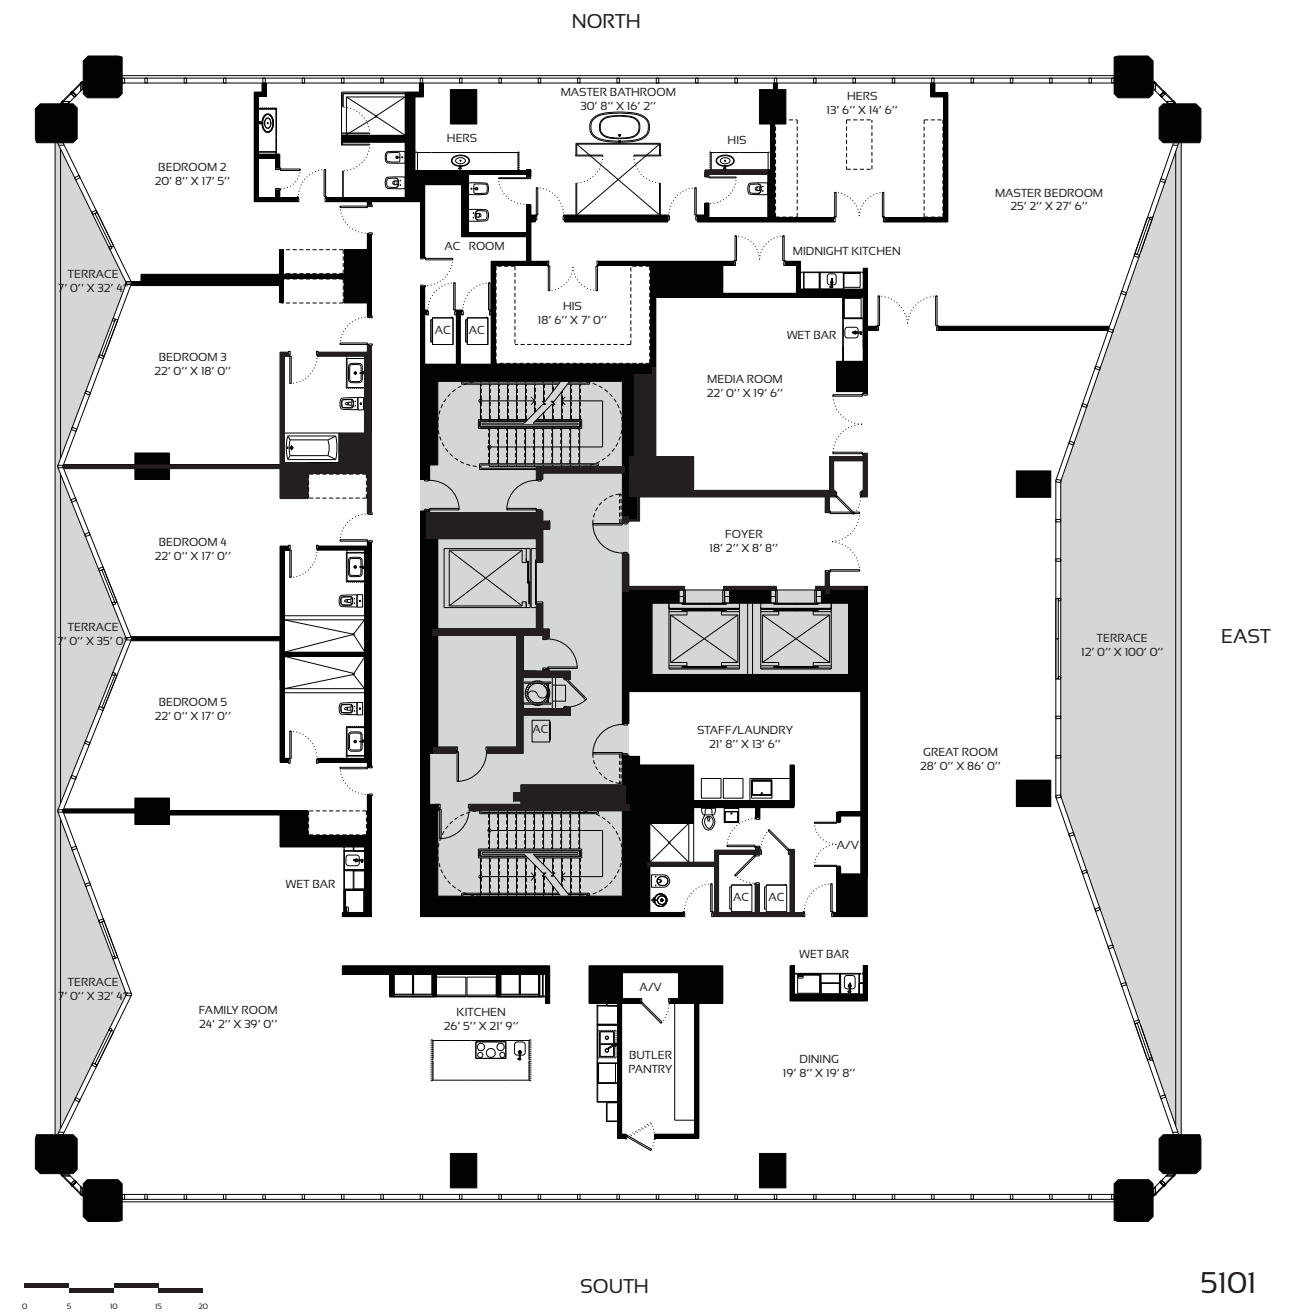

**FULL-FLOOR PENTHOUSES
ZONE 4 LEVELS 50-57**

5 BEDROOM - 6.5 BATHROOM   INTERIORS: 10,338 SQFT 960M²   TERRACE: 1,200 SQFT 111M²   TOTAL AREA: 11,538 SQFT 1,072M²