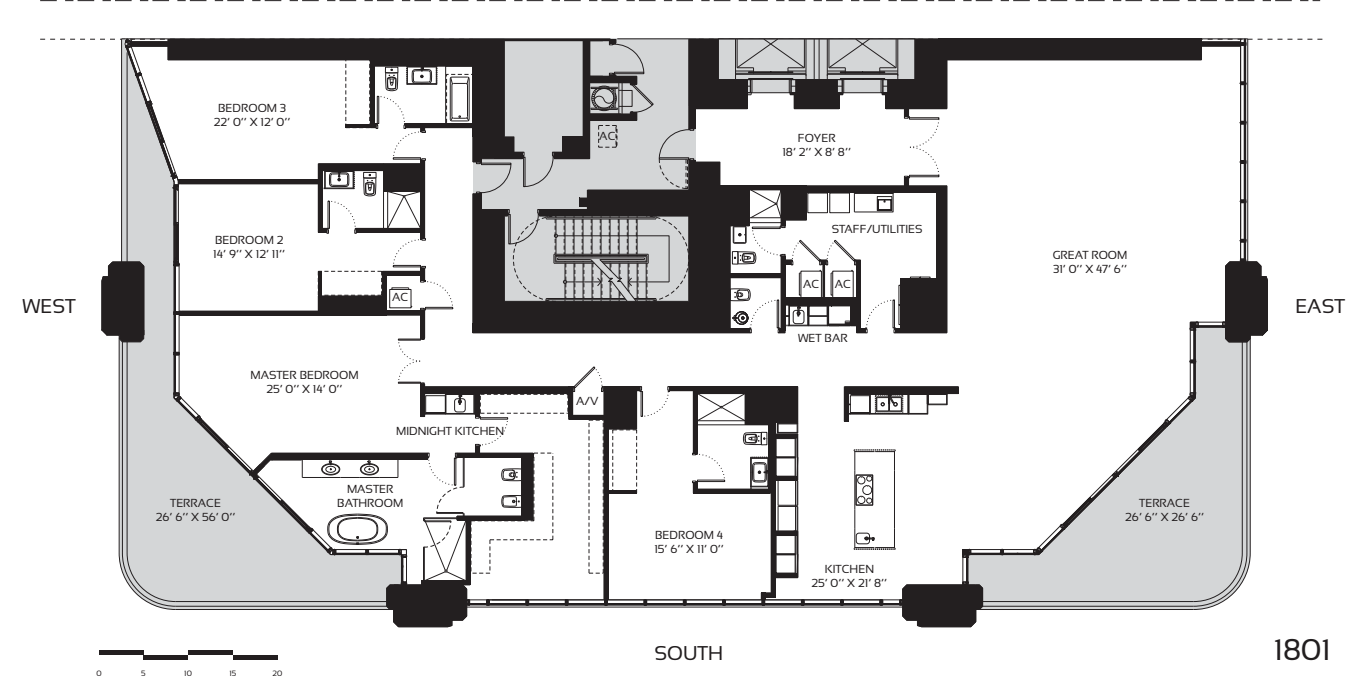

LEVEL 60 - 61 AQUATIC CENTER & SKY LOUNGE

ZONE 4

LEVEL 50 - 59 FULL-FLOOR PENTHOUSES

ZONE 3

LEVEL 34 - 49 HALF-FLOOR RESIDENCES

ZONE 2

LEVEL 26 - 33 HALF-FLOOR RESIDENCES

ZONE 1

LEVEL 15 - 25 HALF-FLOOR RESIDENCES

LEVEL 10 - 14 TOWNHOUSE RESIDENCES

LEVEL 8 - 9 INDOOR-OUTDOOR WELLNESS & SPA

LEVEL 1 - 7 PODIUM

TOWNHOUSE RESIDENCES  
LEVELS 10-14

5 BEDROOM - 6.5 BATHROOM    INTERIORS: 8,360 SQFT 777M<sup>2</sup>    TERRACE: 1,133 SQFT 105M<sup>2</sup>    TOTAL AREA: 9,493 SQFT 882M<sup>2</sup>

HALF-FLOOR RESIDENCES  
ZONE 1 LEVELS 15-25

4 BEDROOM - 5.5 BATHROOM    INTERIORS: 4,635 SQFT 431M<sup>2</sup>    TERRACE: 872 SQFT 81M<sup>2</sup>    TOTAL AREA: 5,507 SQFT 512M<sup>2</sup>

**HALF-FLOOR RESIDENCES  
ZONE 2 LEVELS 26-33**

4 BEDROOM - 5.5 BATHROOM    INTERIORS: 4,727 SQFT 439.1M<sup>2</sup>    TERRACE: 780 SQFT 72.5M<sup>2</sup>    TOTAL AREA: 5,507 SQFT 511.6M<sup>2</sup>

**HALF-FLOOR RESIDENCES  
ZONE 3 TYPE A LEVELS 34-49**