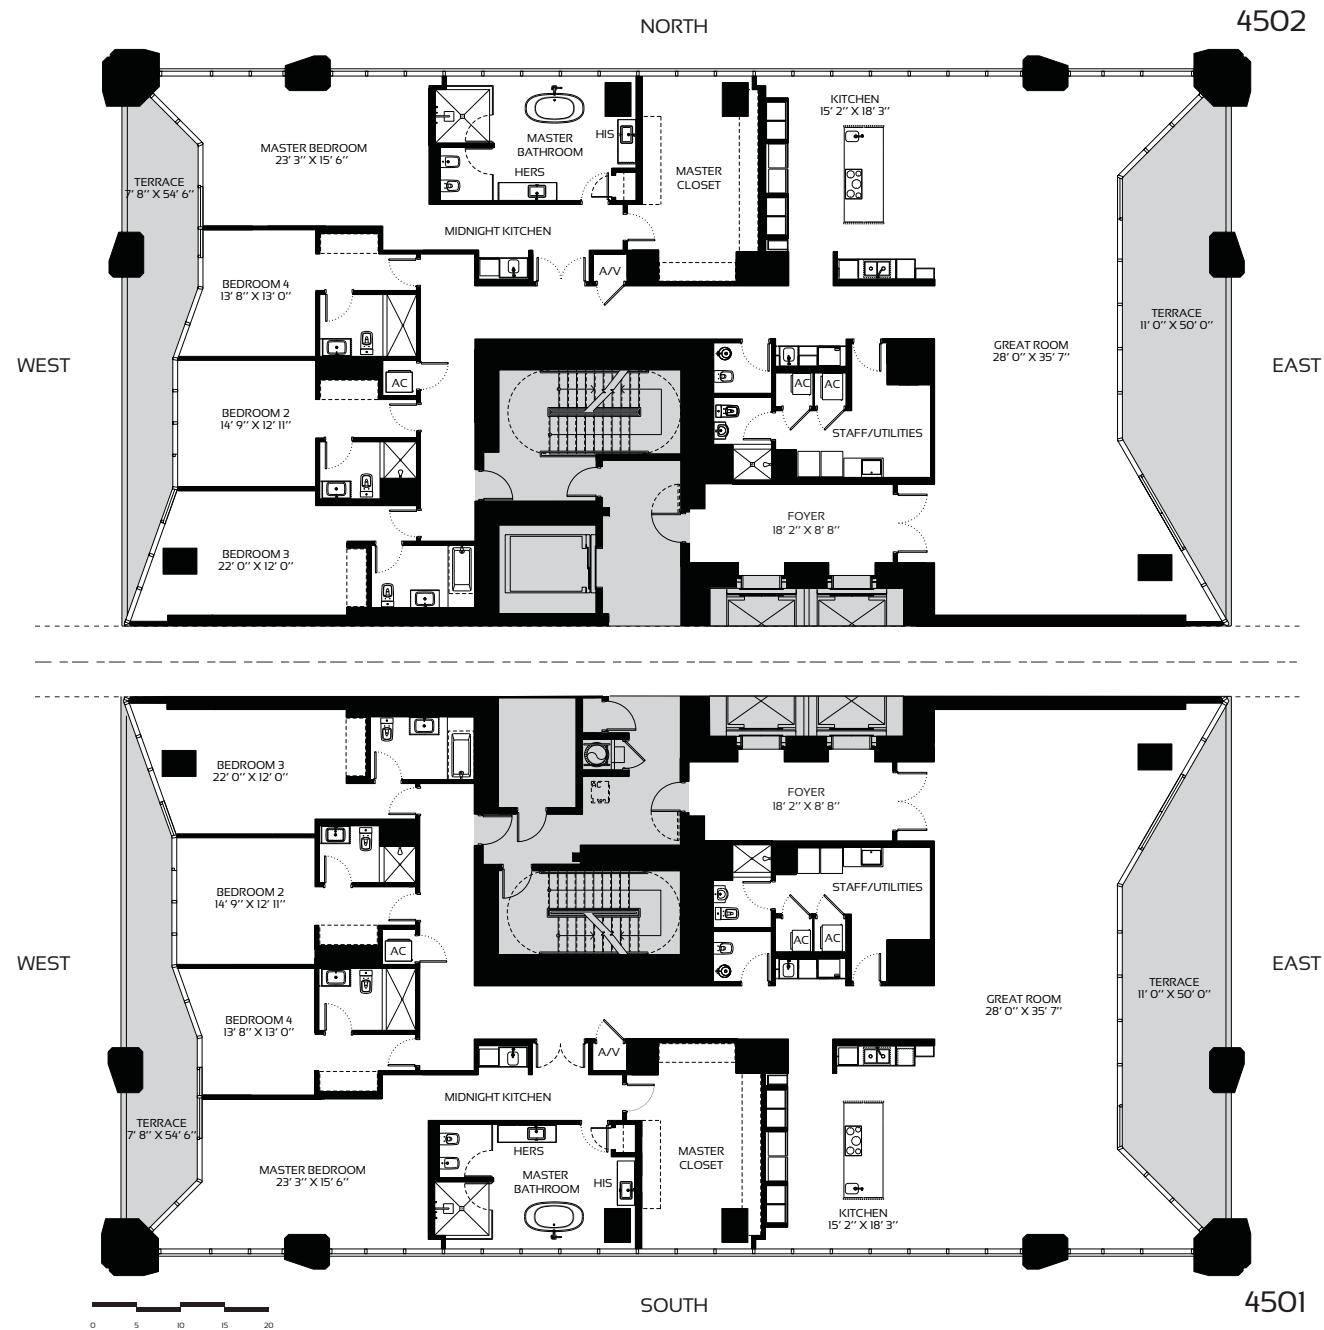

## BOLD AND SCULPTURAL, FORM FOLLOWS FUNCTION

The podium façade of One Thousand Museum is largely solid, concealing the parking garage and giving substance to a monumental porte cochère. As the tower rises, the exoskeleton becomes the singular element tracing the unique shapes of oversized terraces that create multiple outdoor rooms for every residence.

HALF-FLOOR RESIDENCES  
ZONE 1 LEVELS 15-25

4 BEDROOM - 5.5 BATHROOM    INTERIORS: 4,635 SQFT 431M<sup>2</sup>    TERRACE: 872 SQFT 81M<sup>2</sup>    TOTAL AREA: 5,507 SQFT 512M<sup>2</sup>

**HALF-FLOOR RESIDENCES  
ZONE 2 LEVELS 26-33**

4 BEDROOM - 5.5 BATHROOM    INTERIORS: 4,727 SQFT 439.1M<sup>2</sup>    TERRACE: 780 SQFT 72.5M<sup>2</sup>    TOTAL AREA: 5,507 SQFT 511.6M<sup>2</sup>

**HALF-FLOOR RESIDENCES  
ZONE 3 TYPE A LEVELS 34-49**

4 BEDROOM - 5.5 BATHROOM    INTERIORS: 4,876 SQFT 453M<sup>2</sup>    TERRACE: 700 SQFT 65M<sup>2</sup>    TOTAL AREA: 5,576 SQFT 518M<sup>2</sup>

**HALF-FLOOR RESIDENCES  
ZONE 3 TYPE B LEVELS 34-49**