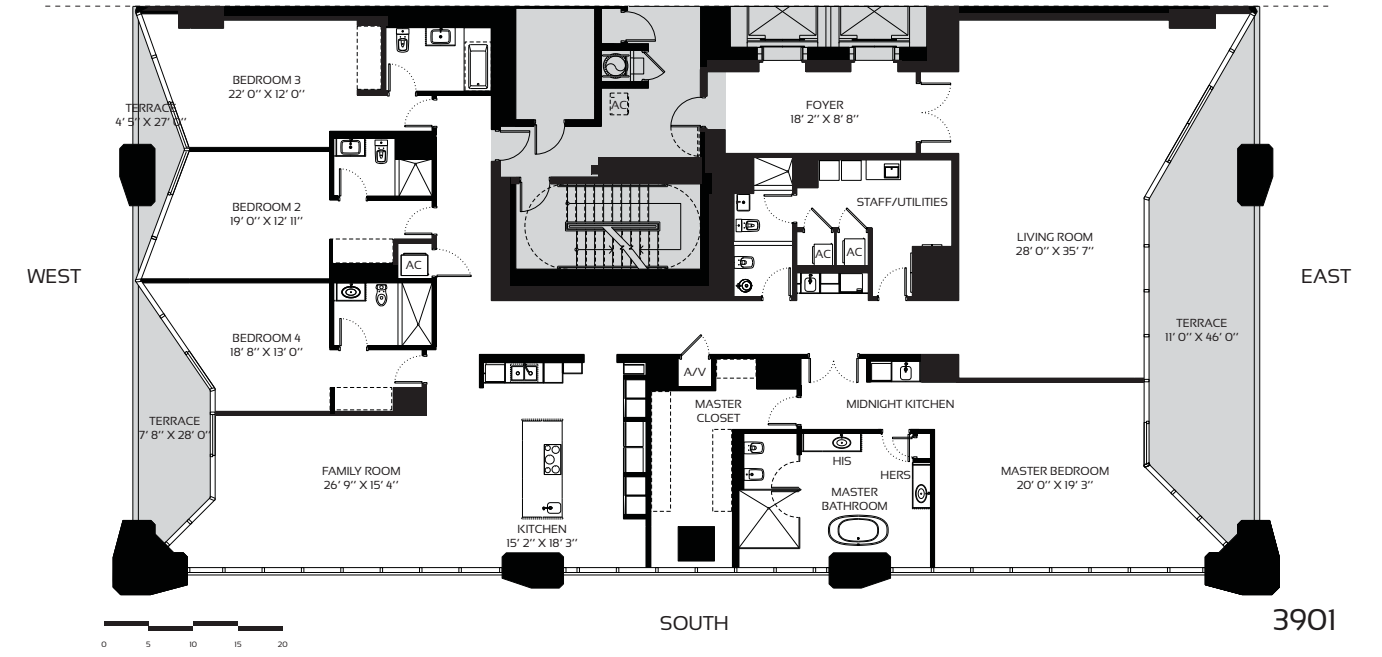

## BOLD AND SCULPTURAL, FORM FOLLOWS FUNCTION

The podium façade of One Thousand Museum is largely solid, concealing the parking garage and giving substance to a monumental porte cochère. As the tower rises, the exoskeleton becomes the singular element tracing the unique shapes of oversized terraces that create multiple outdoor rooms for every residence.

LEVEL 15 - 25 HALF-FLOOR RESIDENCES

LEVEL 10 - 14 TOWNHOUSE RESIDENCES

LEVEL 8 - 9 INDOOR-OUTDOOR WELLNESS & SPA

LEVEL 1 - 7 PODIUM

TOWNHOUSE RESIDENCES  
LEVELS 10-14

5 BEDROOM - 6.5 BATHROOM    INTERIORS: 8,360 SQFT 777M<sup>2</sup>    TERRACE: 1,133 SQFT 105M<sup>2</sup>    TOTAL AREA: 9,493 SQFT 882M<sup>2</sup>

HALF-FLOOR RESIDENCES  
ZONE 1 LEVELS 15-25

4 BEDROOM - 5.5 BATHROOM    INTERIORS: 4,635 SQFT 431M<sup>2</sup>    TERRACE: 872 SQFT 81M<sup>2</sup>    TOTAL AREA: 5,507 SQFT 512M<sup>2</sup>

**HALF-FLOOR RESIDENCES  
ZONE 2 LEVELS 26-33**

4 BEDROOM - 5.5 BATHROOM    INTERIORS: 4,727 SQFT 439.1M<sup>2</sup>    TERRACE: 780 SQFT 72.5M<sup>2</sup>    TOTAL AREA: 5,507 SQFT 511.6M<sup>2</sup>

**HALF-FLOOR RESIDENCES  
ZONE 3 TYPE A LEVELS 34-49**