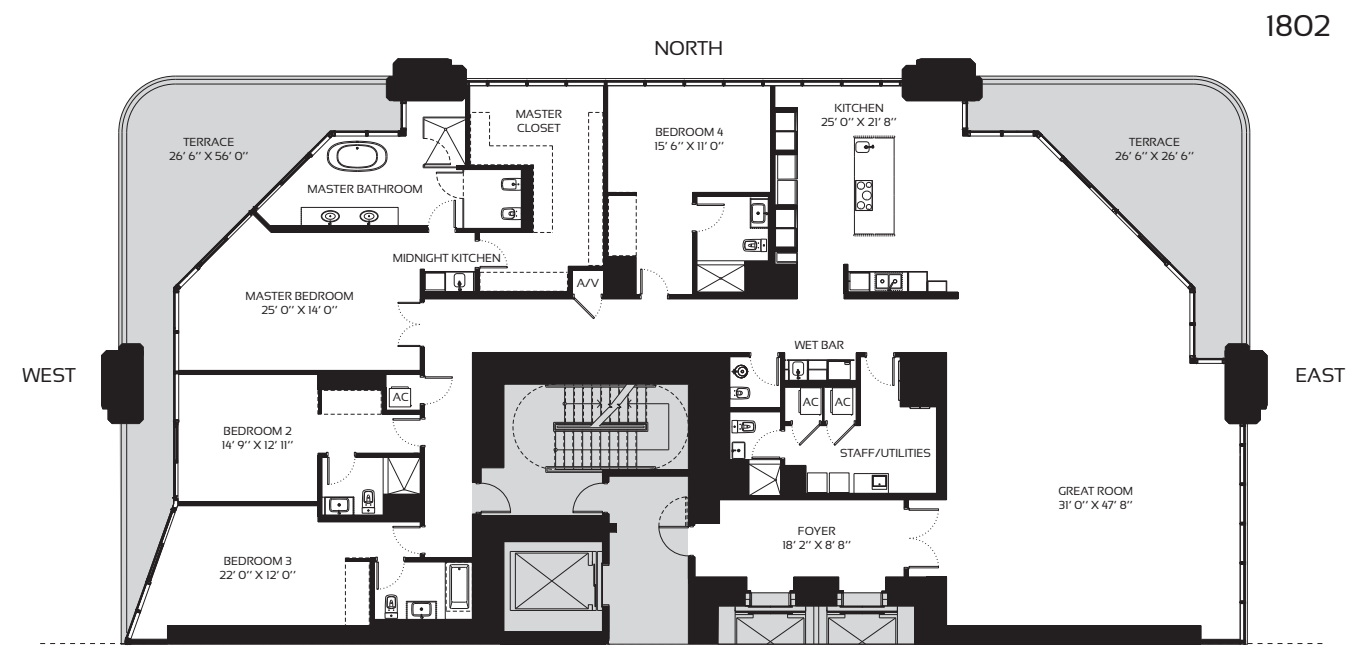

## BOLD AND SCULPTURAL, FORM FOLLOWS FUNCTION

The podium façade of One Thousand Museum is largely solid, concealing the parking garage and giving substance to a monumental porte cochère. As the tower rises, the exoskeleton becomes the singular element tracing the unique shapes of oversized terraces that create multiple outdoor rooms for every residence.

LEVEL 15 - 25 HALF-FLOOR RESIDENCES

LEVEL 10 - 14 TOWNHOUSE RESIDENCES

LEVEL 8 - 9 INDOOR-OUTDOOR WELLNESS & SPA

LEVEL 1 - 7 PODIUM

TOWNHOUSE RESIDENCES  
LEVELS 10-14

5 BEDROOM - 6.5 BATHROOM    INTERIORS: 8,360 SQFT 777M<sup>2</sup>    TERRACE: 1,133 SQFT 105M<sup>2</sup>    TOTAL AREA: 9,493 SQFT 882M<sup>2</sup>

HALF-FLOOR RESIDENCES  
ZONE 1 LEVELS 15-25

4 BEDROOM - 5.5 BATHROOM    INTERIORS: 4,635 SQFT 431M<sup>2</sup>    TERRACE: 872 SQFT 81M<sup>2</sup>    TOTAL AREA: 5,507 SQFT 512M<sup>2</sup>

**HALF-FLOOR RESIDENCES  
ZONE 2 LEVELS 26-33**

4 BEDROOM - 5.5 BATHROOM    INTERIORS: 4,727 SQFT 439.1M<sup>2</sup>    TERRACE: 780 SQFT 72.5M<sup>2</sup>    TOTAL AREA: 5,507 SQFT 511.6M<sup>2</sup>

**HALF-FLOOR RESIDENCES  
ZONE 3 TYPE A LEVELS 34-49**