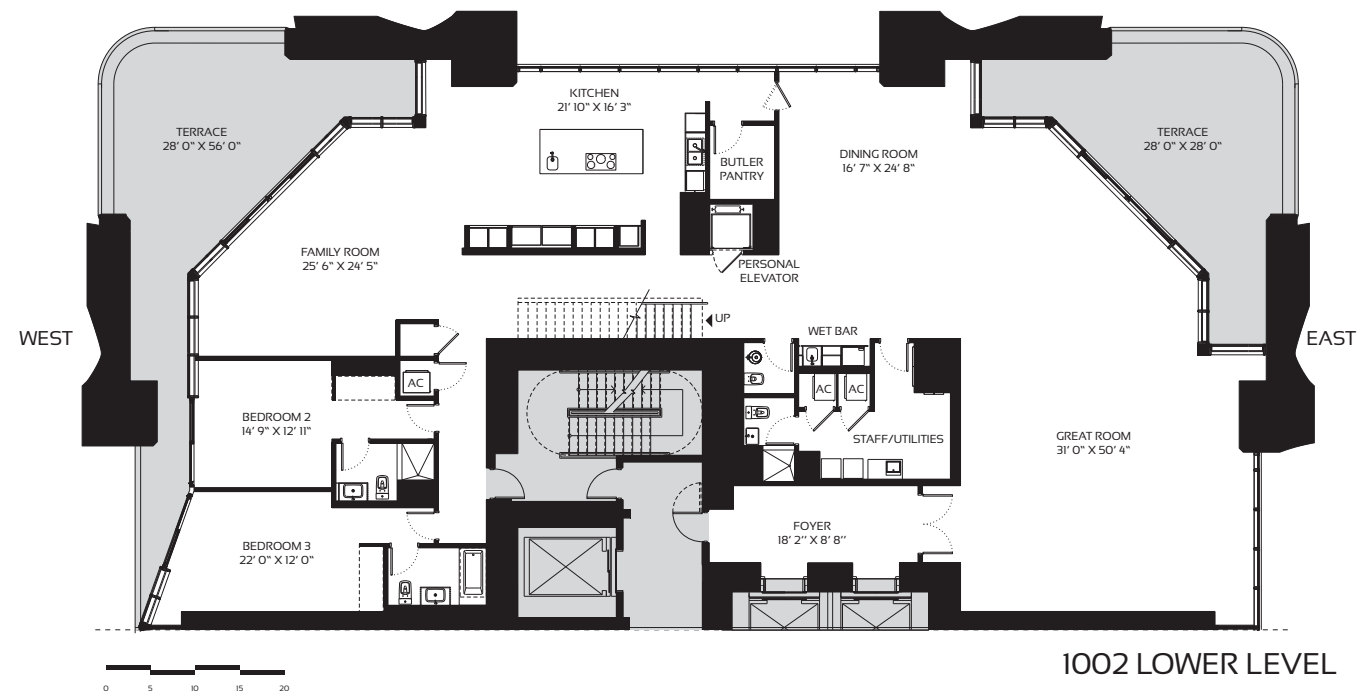

## BOLD AND SCULPTURAL, FORM FOLLOWS FUNCTION

The podium façade of One Thousand Museum is largely solid, concealing the parking garage and giving substance to a monumental porte cochère. As the tower rises, the exoskeleton becomes the singular element tracing the unique shapes of oversized terraces that create multiple outdoor rooms for every residence.

LEVEL 60 - 61 AQUATIC CENTER & SKY LOUNGE

ZONE 4

LEVEL 50 - 59 FULL-FLOOR PENTHOUSES

ZONE 3

LEVEL 34 - 49 HALF-FLOOR RESIDENCES

ZONE 2

LEVEL 26 - 33 HALF-FLOOR RESIDENCES

ZONE 1

LEVEL 15 - 25 HALF-FLOOR RESIDENCES

LEVEL 10 - 14 TOWNHOUSE RESIDENCES

LEVEL 8 - 9 INDOOR-OUTDOOR WELLNESS & SPA

LEVEL 1 - 7 PODIUM

TOWNHOUSE RESIDENCES  
LEVELS 10-14

5 BEDROOM - 6.5 BATHROOM    INTERIORS: 8,360 SQFT 777M<sup>2</sup>    TERRACE: 1,133 SQFT 105M<sup>2</sup>    TOTAL AREA: 9,493 SQFT 882M<sup>2</sup>

HALF-FLOOR RESIDENCES  
ZONE 1 LEVELS 15-25

4 BEDROOM - 5.5 BATHROOM    INTERIORS: 4,635 SQFT 431M<sup>2</sup>    TERRACE: 872 SQFT 81M<sup>2</sup>    TOTAL AREA: 5,507 SQFT 512M<sup>2</sup>

**HALF-FLOOR RESIDENCES  
ZONE 2 LEVELS 26-33**