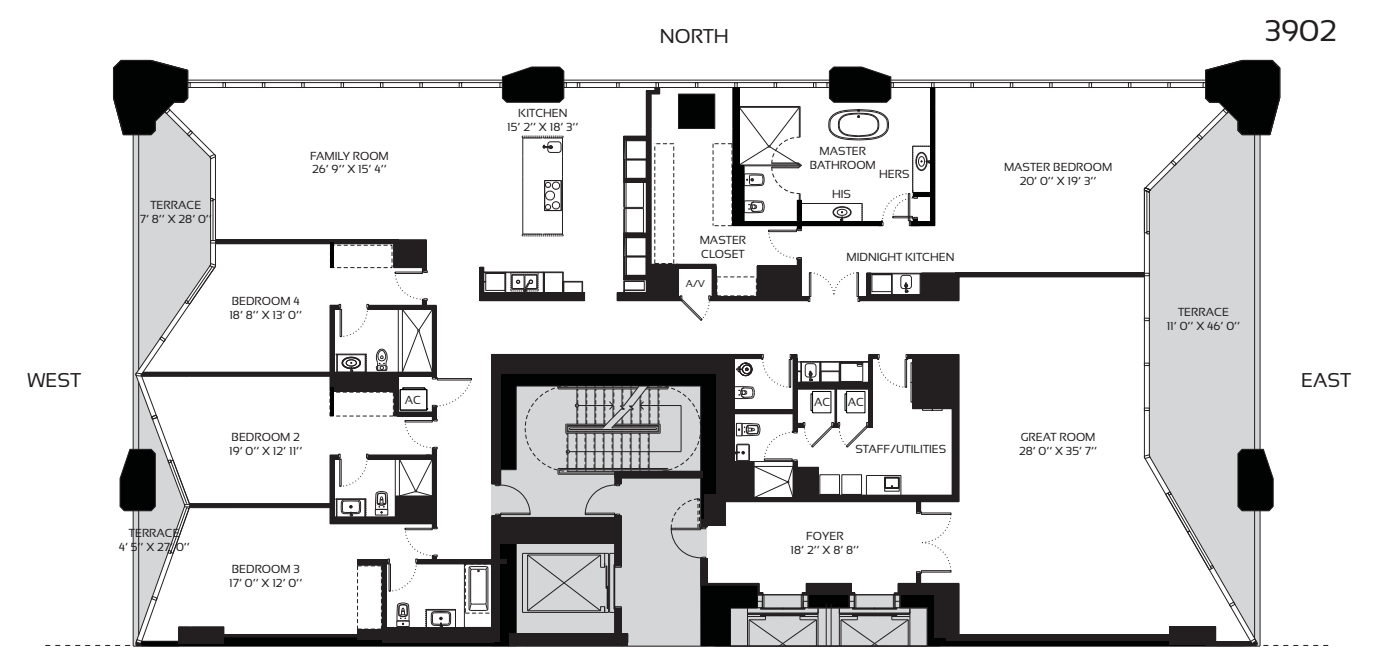

## BOLD AND SCULPTURAL, FORM FOLLOWS FUNCTION

The podium façade of One Thousand Museum is largely solid, concealing the parking garage and giving substance to a monumental porte cochère. As the tower rises, the exoskeleton becomes the singular element tracing the unique shapes of oversized terraces that create multiple outdoor rooms for every residence.

LEVEL 15 - 25 HALF-FLOOR RESIDENCES

LEVEL 10 - 14 TOWNHOUSE RESIDENCES

LEVEL 8 - 9 INDOOR-OUTDOOR WELLNESS & SPA

LEVEL 1 - 7 PODIUM

TOWNHOUSE RESIDENCES  
LEVELS 10-14

5 BEDROOM - 6.5 BATHROOM    INTERIORS: 8,360 SQFT 777M<sup>2</sup>    TERRACE: 1,133 SQFT 105M<sup>2</sup>    TOTAL AREA: 9,493 SQFT 882M<sup>2</sup>

HALF-FLOOR RESIDENCES  
ZONE 1 LEVELS 15-25

4 BEDROOM - 5.5 BATHROOM    INTERIORS: 4,635 SQFT 431M<sup>2</sup>    TERRACE: 872 SQFT 81M<sup>2</sup>    TOTAL AREA: 5,507 SQFT 512M<sup>2</sup>

**HALF-FLOOR RESIDENCES  
ZONE 2 LEVELS 26-33**

4 BEDROOM - 5.5 BATHROOM    INTERIORS: 4,727 SQFT 439.1M<sup>2</sup>    TERRACE: 780 SQFT 72.5M<sup>2</sup>    TOTAL AREA: 5,507 SQFT 511.6M<sup>2</sup>

**HALF-FLOOR RESIDENCES  
ZONE 3 TYPE A LEVELS 34-49**