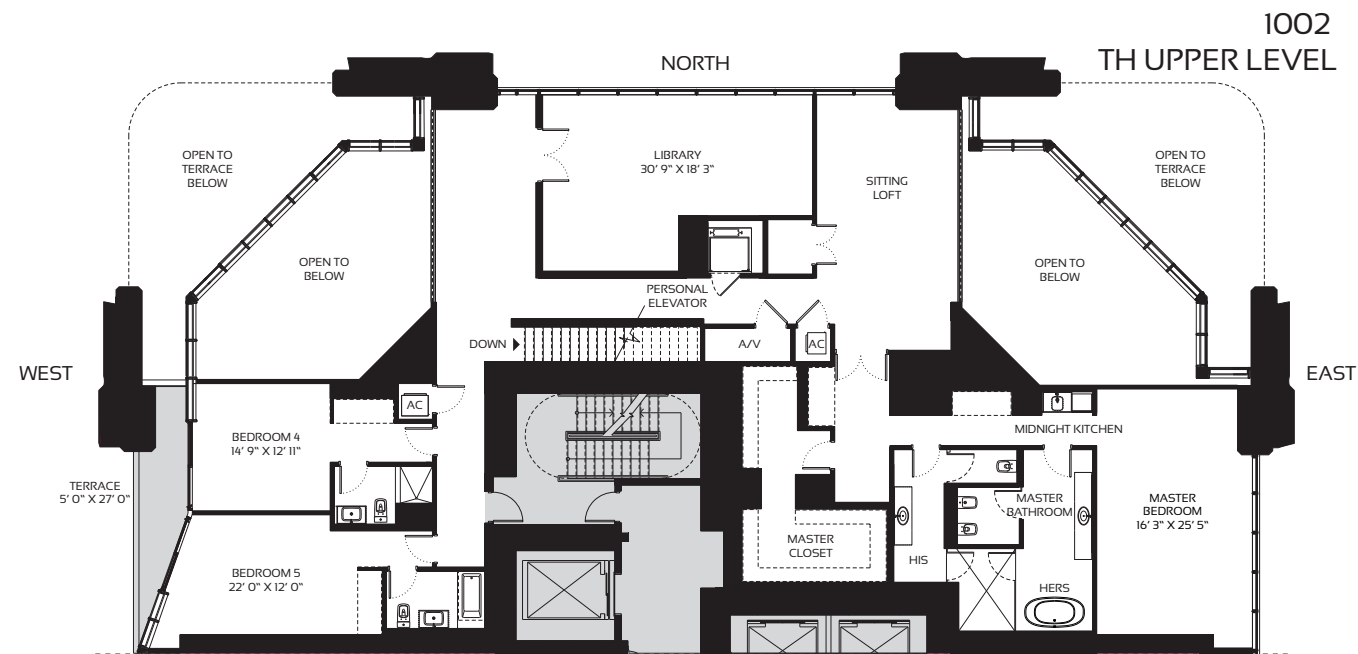

## BOLD AND SCULPTURAL, FORM FOLLOWS FUNCTION

The podium façade of One Thousand Museum is largely solid, concealing the parking garage and giving substance to a monumental porte cochère. As the tower rises, the exoskeleton becomes the singular element tracing the unique shapes of oversized terraces that create multiple outdoor rooms for every residence.

LEVEL 60 - 61 AQUATIC CENTER & SKY LOUNGE

ZONE 4

LEVEL 50 - 59 FULL-FLOOR PENTHOUSES

ZONE 3

LEVEL 34 - 49 HALF-FLOOR RESIDENCES

ZONE 2

LEVEL 26 - 33 HALF-FLOOR RESIDENCES

ZONE 1

LEVEL 15 - 25 HALF-FLOOR RESIDENCES

LEVEL 10 - 14 TOWNHOUSE RESIDENCES

LEVEL 8 - 9 INDOOR-OUTDOOR WELLNESS & SPA

LEVEL 1 - 7 PODIUM

TOWNHOUSE RESIDENCES  
LEVELS 10-14

5 BEDROOM - 6.5 BATHROOM    INTERIORS: 8,360 SQFT 777M<sup>2</sup>    TERRACE: 1,133 SQFT 105M<sup>2</sup>    TOTAL AREA: 9,493 SQFT 882M<sup>2</sup>

HALF-FLOOR RESIDENCES  
ZONE 1 LEVELS 15-25

4 BEDROOM - 5.5 BATHROOM    INTERIORS: 4,635 SQFT 431M<sup>2</sup>    TERRACE: 872 SQFT 81M<sup>2</sup>    TOTAL AREA: 5,507 SQFT 512M<sup>2</sup>

**HALF-FLOOR RESIDENCES  
ZONE 2 LEVELS 26-33**