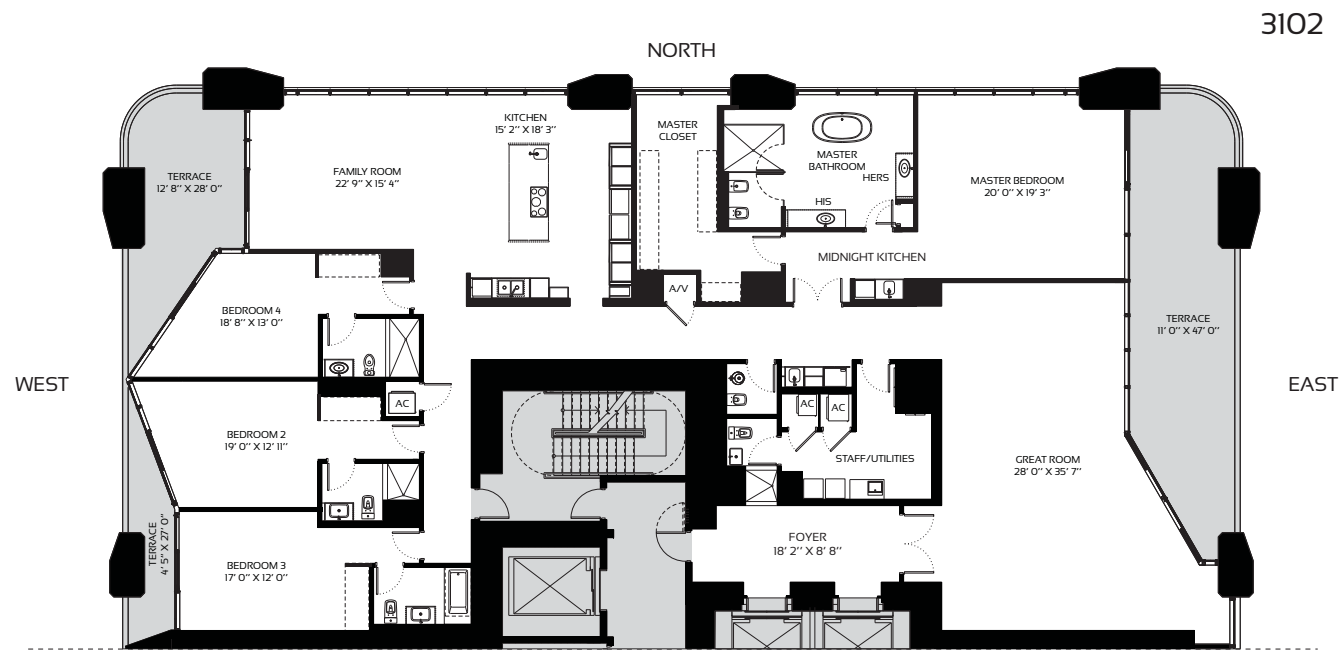

## BOLD AND SCULPTURAL, FORM FOLLOWS FUNCTION

The podium façade of One Thousand Museum is largely solid, concealing the parking garage and giving substance to a monumental porte cochère. As the tower rises, the exoskeleton becomes the singular element tracing the unique shapes of oversized terraces that create multiple outdoor rooms for every residence.

LEVEL 15 - 25 HALF-FLOOR RESIDENCES

LEVEL 10 - 14 TOWNHOUSE RESIDENCES

LEVEL 8 - 9 INDOOR-OUTDOOR WELLNESS & SPA

LEVEL 1 - 7 PODIUM

TOWNHOUSE RESIDENCES  
LEVELS 10-14

5 BEDROOM - 6.5 BATHROOM    INTERIORS: 8,360 SQFT 777M<sup>2</sup>    TERRACE: 1,133 SQFT 105M<sup>2</sup>    TOTAL AREA: 9,493 SQFT 882M<sup>2</sup>

HALF-FLOOR RESIDENCES  
ZONE 1 LEVELS 15-25

4 BEDROOM - 5.5 BATHROOM    INTERIORS: 4,635 SQFT 431M<sup>2</sup>    TERRACE: 872 SQFT 81M<sup>2</sup>    TOTAL AREA: 5,507 SQFT 512M<sup>2</sup>

**HALF-FLOOR RESIDENCES  
ZONE 2 LEVELS 26-33**

4 BEDROOM - 5.5 BATHROOM    INTERIORS: 4,727 SQFT 439.1M<sup>2</sup>    TERRACE: 780 SQFT 72.5M<sup>2</sup>    TOTAL AREA: 5,507 SQFT 511.6M<sup>2</sup>

**HALF-FLOOR RESIDENCES  
ZONE 3 TYPE A LEVELS 34-49**