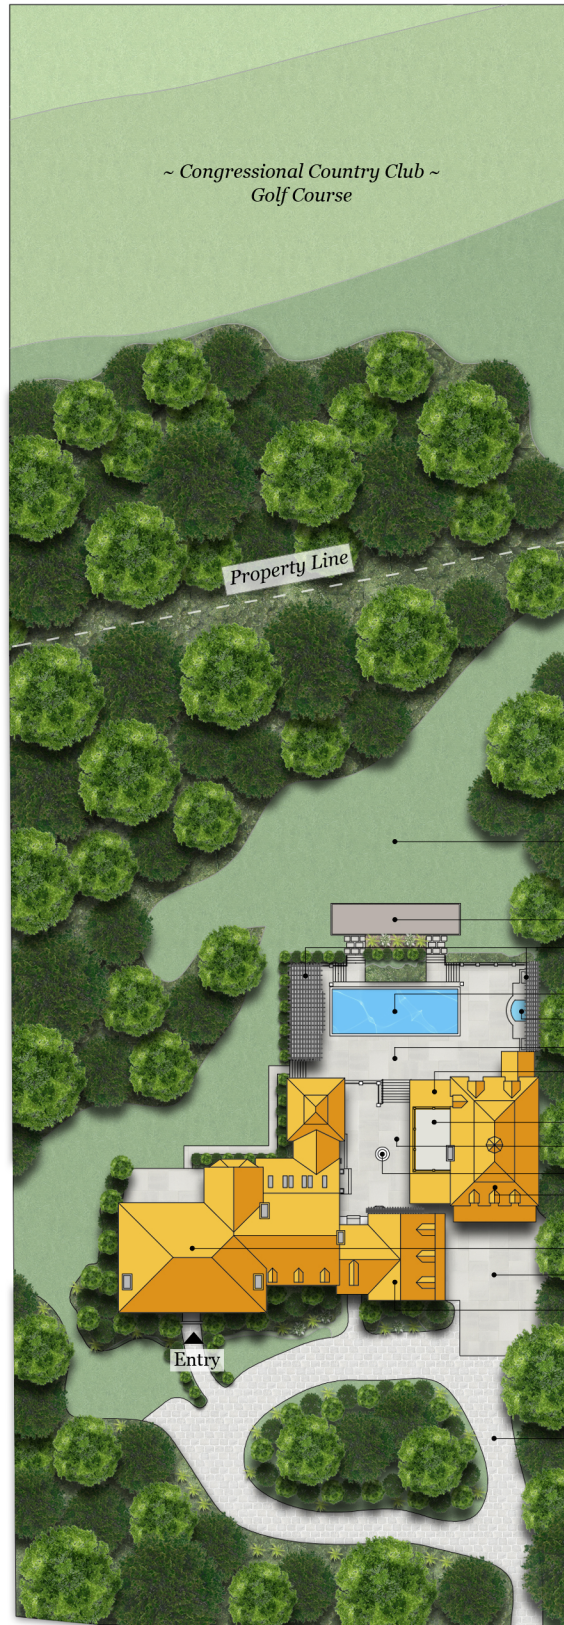

8508 COUNTRY CLUB DRIVE

BETHESDA, MD 20817

SITE PLAN

- Lawn
- Bocce Ball Court
- Pergola
- Pool
- Spa
- Pool Terrace
- Covered Terrace & Outdoor Kitchen
- Upper Terrace
- Terrace
- Fire Pit
- Detached 2-Car Garage & Guest House
- Main Residence
- Motor Court
- 3-Car Garage
- Driveway

Country Club Dr