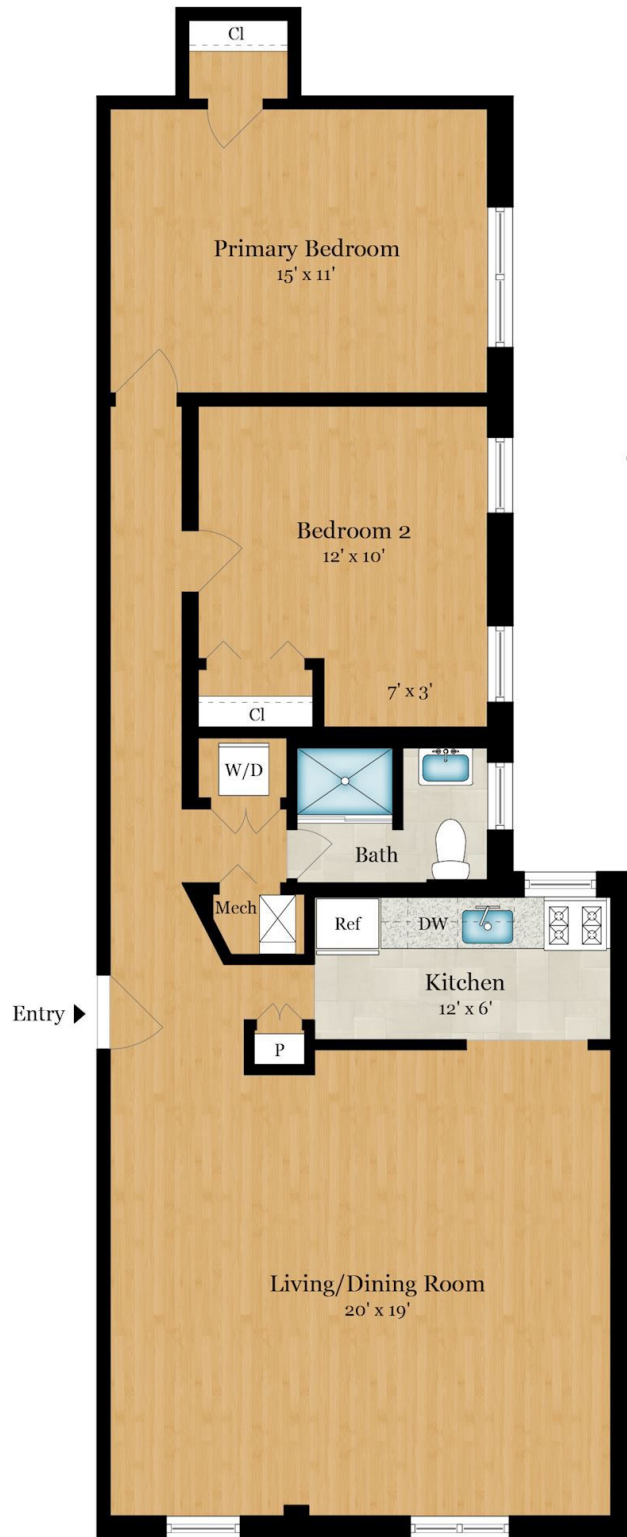

# 1831 CALIFORNIA STREET, NW | UNIT 8

WASHINGTON, DC 20009

Estimated Total Square  
Footage: 1,095 SQ FT

*Calculated from outside face of exterior walls  
and center line of demising walls.*

FLOOR PLAN