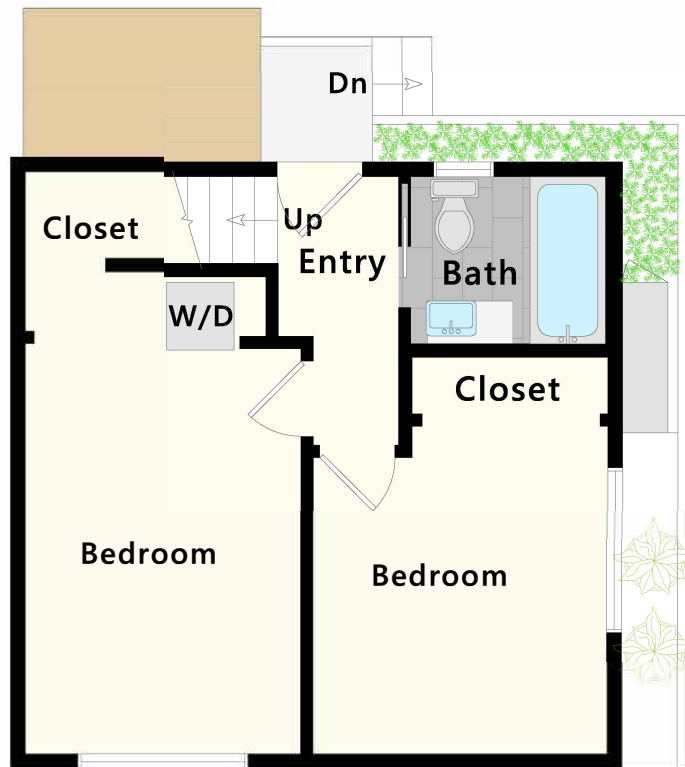

306 Lily #A

2 Bedrooms | 1 Bath

800 Interior Sq.Ft.

figures are approximate, per public record

Bedroom Level

Main Level