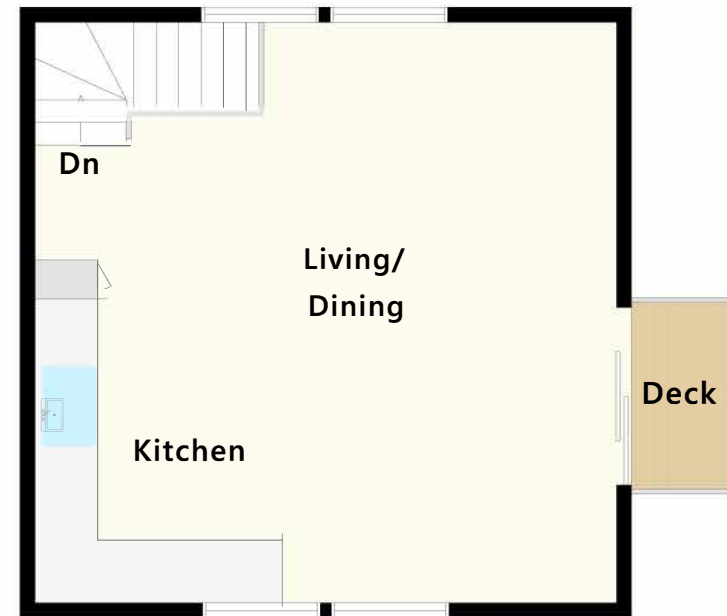

306 Lily #A

2 Bedrooms | 1 Bath

800 Interior Sq.Ft.

figures are approximate, per public record

Bedroom Level

Main Level