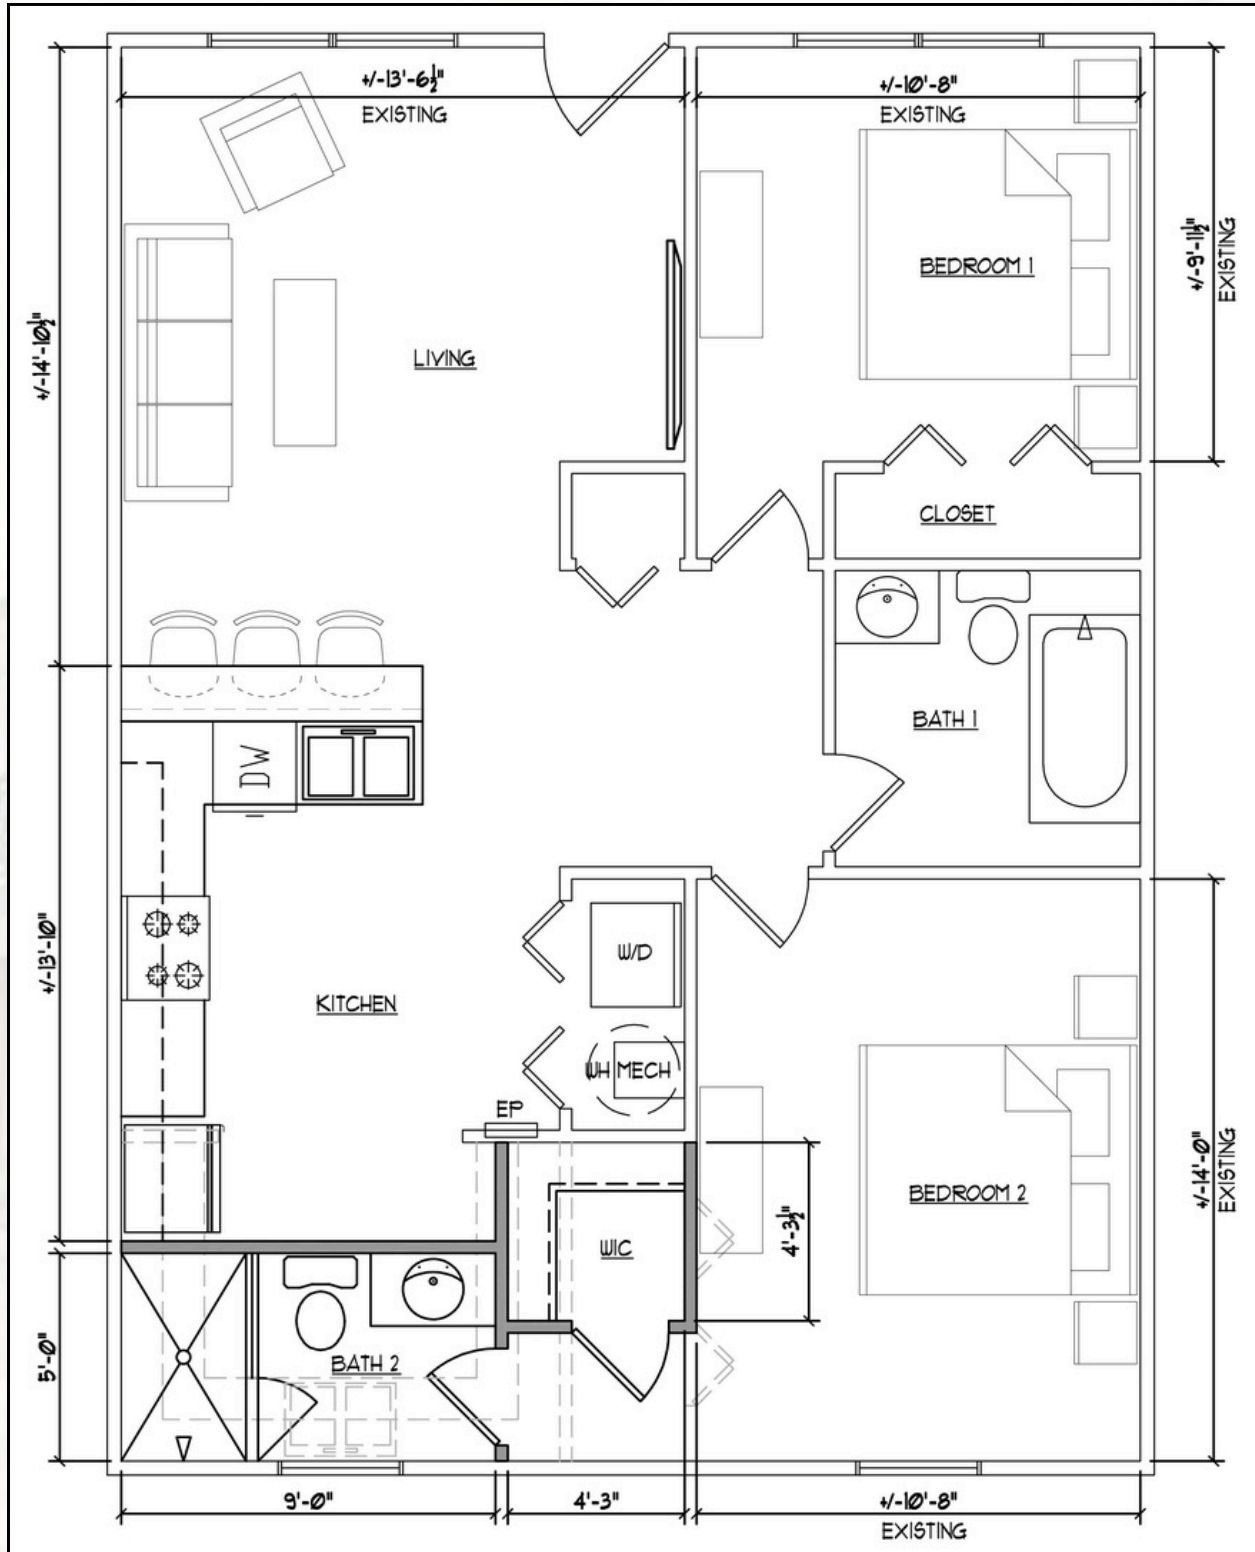

The Floor Plan