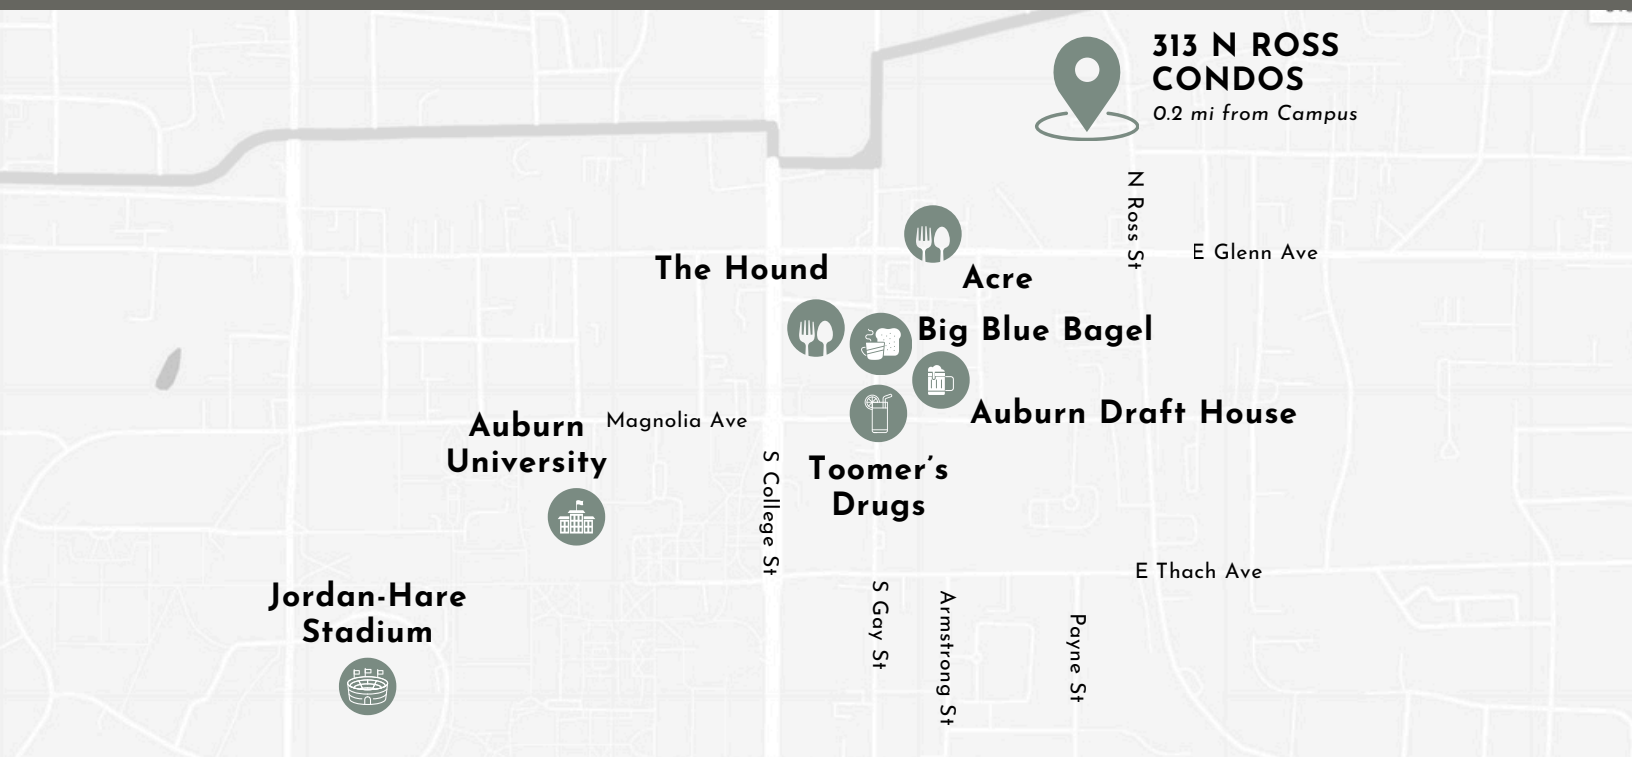

INTRODUCING 313 N Ross Condos

24 Reimagined Residences

exclusively marketed by

THREE SIXTY
REAL ESTATE

313

- N ROSS -

CONDOS from the mid \$400s
Available Soon!

313 N. Ross is bringing something Downtown Auburn hasn't seen before. 24 two-bedroom, two-bath residences, each just under 1,000 sf, fully reimagined inside and out. Finishes curated by Susanna Brown Designs.

exclusively marketed by

THREE SIXTY

REAL ESTATE

The Floor Plan

The Vibe

The Location

313 N. Ross puts you at the center of everything that makes Auburn one of the South's most beloved college towns. Toomer's Corner, Auburn University, and Downtown's best restaurants and shops, are all just steps away.

Lemonade at Toomer's Drugs, dinner at Acre or The Hound, craft beers at the Auburn Draft House, breakfast at Big Blue Bagel. And when the Tigers play at Jordan-Hare Stadium, you're already home.

Selections: Option 1