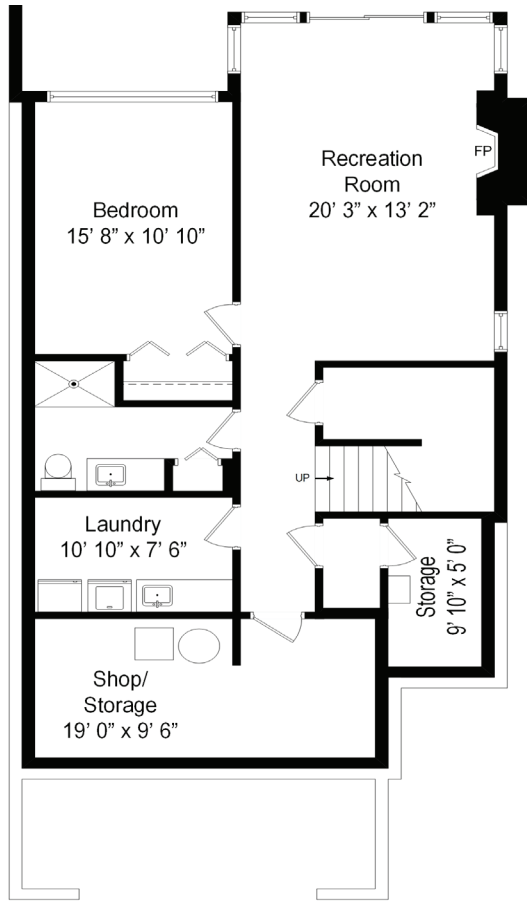

Main Level

Upper Level

COMPASS

The Matthews Beach Lakeside Lifestyle Awaits

12026 RIVIERA PLACE NE, SEATTLE

FOSTERREALTY.COM • 425.637.8373

Lower Level

Rooftop Level

COMPASS

The Matthews Beach Lakeside Lifestyle Awaits

12026 RIVIERA PLACE NE, SEATTLE

FOSTERREALTY.COM • 425.637.8373