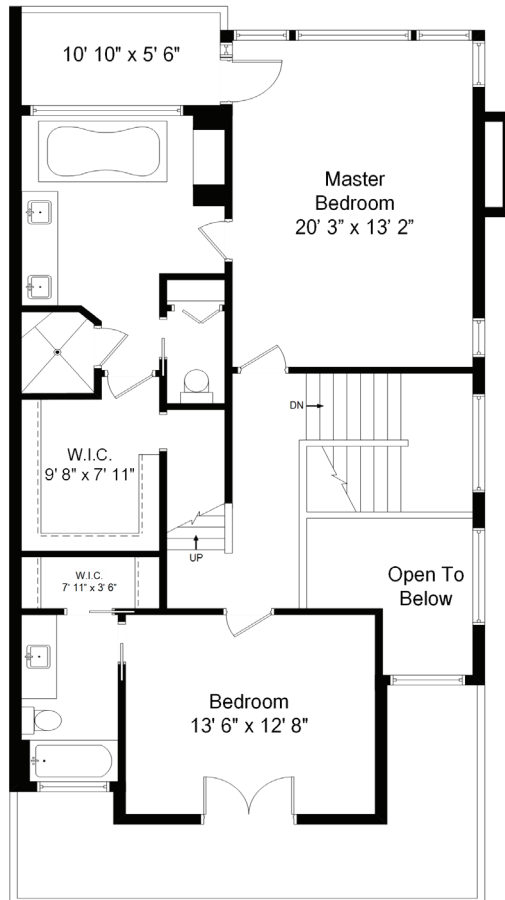

Main Level

Upper Level

COMPASS

The Matthews Beach Lakeside Lifestyle Awaits

12026 RIVIERA PLACE NE, SEATTLE

FOSTERREALTY.COM • 425.637.8373

Lower Level

Rooftop Level

COMPASS

The Matthews Beach Lakeside Lifestyle Awaits

12026 RIVIERA PLACE NE, SEATTLE

FOSTERREALTY.COM • 425.637.8373