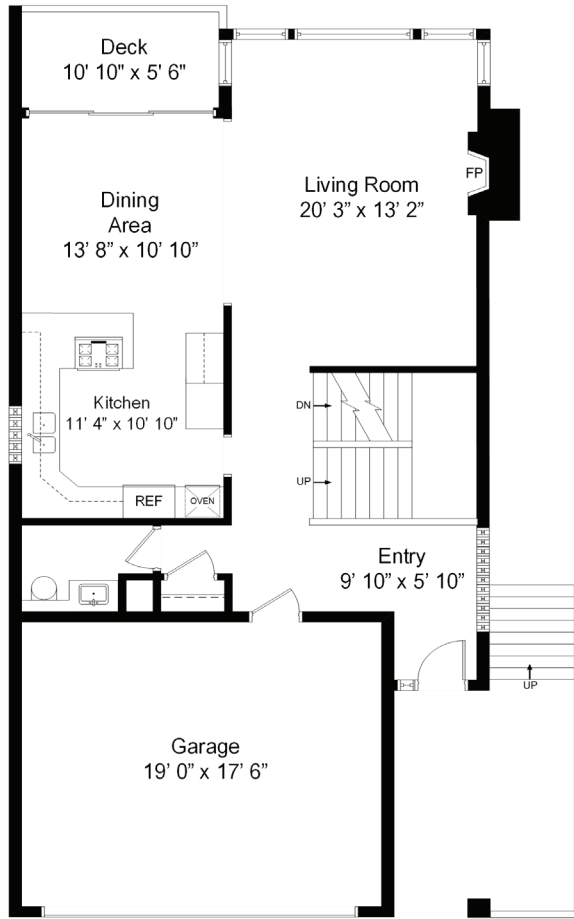

Main Level

Upper Level

COMPASS

The Matthews Beach Lakeside Lifestyle Awaits

12026 RIVIERA PLACE NE, SEATTLE

FOSTERREALTY.COM • 425.637.8373

Lower Level

Rooftop Level

COMPASS

The Matthews Beach Lakeside Lifestyle Awaits

12026 RIVIERA PLACE NE, SEATTLE

FOSTERREALTY.COM • 425.637.8373