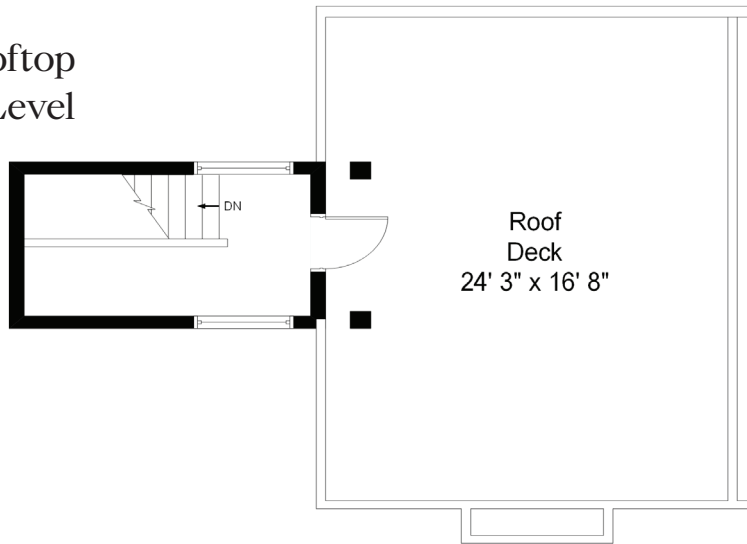

Main Level

Upper Level

COMPASS

The Matthews Beach Lakeside Lifestyle Awaits

12026 RIVIERA PLACE NE, SEATTLE

FOSTERREALTY.COM • 425.637.8373

Lower Level

Rooftop Level