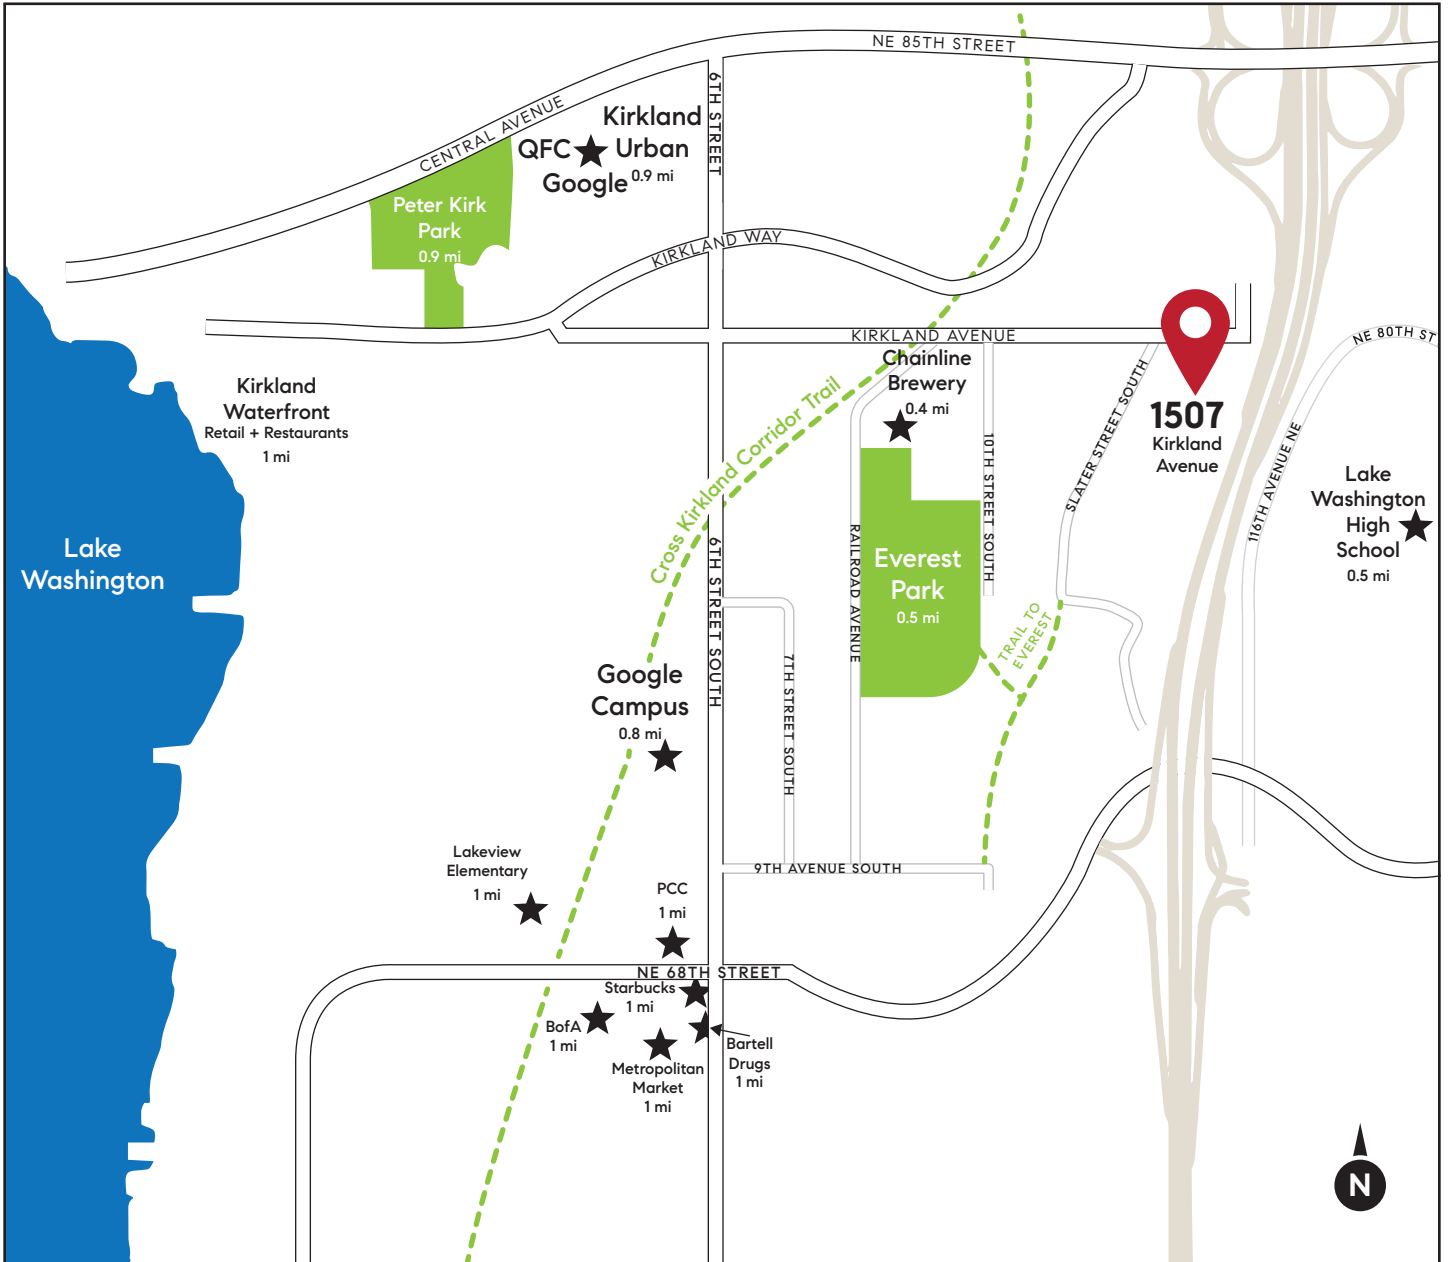

Strollable Parks, Schools & Amenities

1507 KIRKLAND AVENUE

AMENITIES NEAR 1507 KIRKLAND AVENUE

- Everest Park · 5 to 7-Minute Stroll
- Cross Kirkland Corridor Trail · 5 to 7-Minute Stroll

Google Campus on 6th Street South · 10-Minute Stroll

- Kirkland Urban Development [QFC, Retail & Google] · 15 to 20-Minute Stroll
- Kirkland Waterfront [Retail & Restaurants] · 15 to 28-Minute Stroll

AVERAGE DRIVE TIMES: Bellevue · 5 to 7-Minute Drive | Redmond · 10 to 13-Minute Drive | Seattle · 20 to 25-Minute Drive