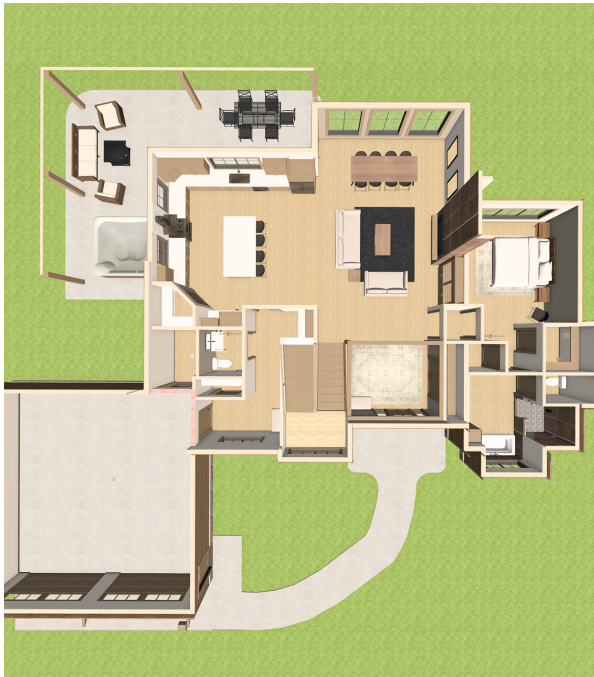

Features: 2,732 SF Home

4 Bedroom + 4 Bath +1 Powder Room

670 SF Two Stall Garage

Main Level with 10' Ceilings

- Kitchen
  - Quartz Backsplash
  - Quartz Countertops
  - Stainless Steel Appliances
  - Pantry Storage
- Dining Room
  - Golf Course View
- Great Room
  - Gas Fireplace
  - Wood Ceiling
  - Beam Accents
- Back Patio
  - Hot Tub
  - Fire Table
  - Covered Outdoor Cooking Area
  - Covered Outdoor Dining
  - Lounge Seating
- Front Entry
  - Covered 8' Entry Door
- Primary Suite
  - Accommodates King Bed
  - Attached Private Bath
  - Custom Tiled Shower
  - Soaking Tub
  - Dual Vanities
- Laundry Room
  - Wash Sink
- Powder Room
- Utility Room
  - Furnace & Air Conditioner
- Garage
  - Heated
  - Epoxy Floor
  - Floor Drains

Upper Level

- Office Area
- Bedroom 2
  - Accommodates King Bed
  - Attached Private Bath
  - Tiled Shower Surround
- Bedroom 3
  - Accommodates King Bed
  - Attached Private Bath
  - Tiled Shower Surround
- Bedroom 4
  - Accommodates King Bed
  - Attached Private Bath
  - Tiled Tub Surround

Lighthouse
Construction

Main Level