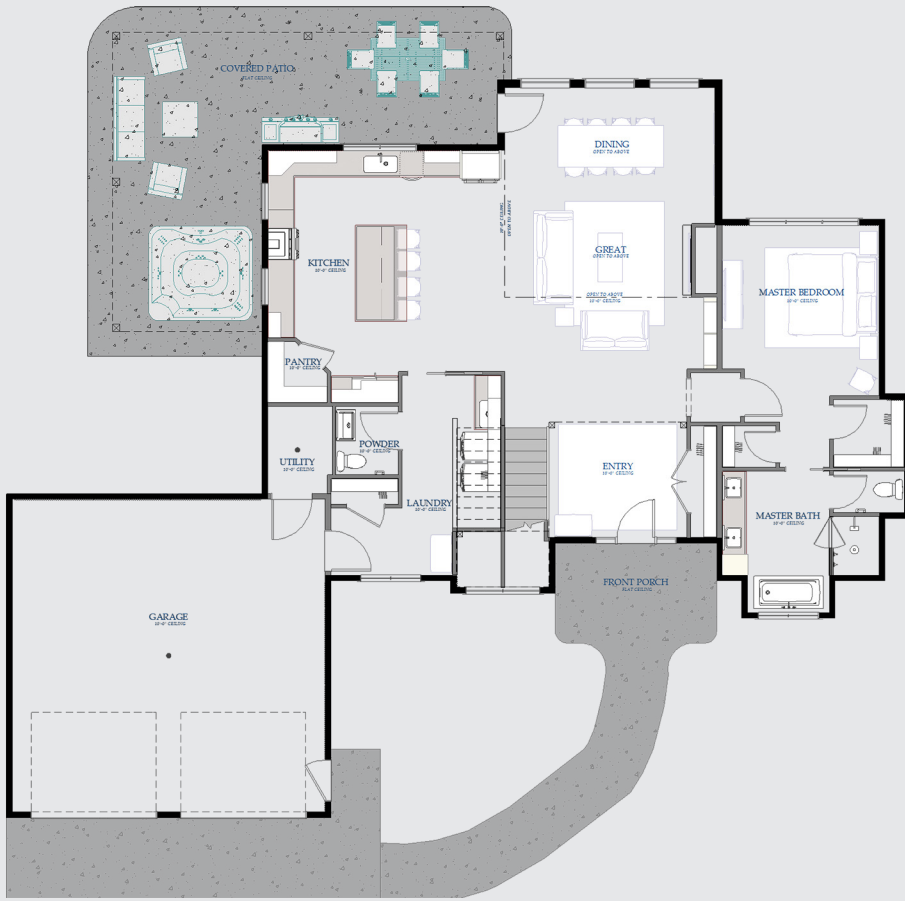

Main Level with 10' Ceilings

- Kitchen
 - Quartz Backsplash
 - Quartz Countertops
 - Stainless Steel Appliances
 - Pantry Storage
- Dining Room
 - Golf Course View
- Great Room
 - Gas Fireplace
 - Wood Ceiling
 - Beam Accents
- Back Patio
 - Hot Tub
 - Fire Table
 - Covered Outdoor Cooking Area
 - Covered Outdoor Dining
 - Lounge Seating
- Front Entry
 - Covered 8' Entry Door
- Primary Suite
 - Accommodates King Bed
 - Attached Private Bath
 - Custom Tiled Shower
 - Soaking Tub
 - Dual Vanities
- Laundry Room
 - Wash Sink
- Powder Room
- Utility Room
 - Furnace & Air Conditioner
- Garage
 - Heated
 - Epoxy Floor
 - Floor Drains

Upper Level

- Office Area
- Bedroom 2
 - Accommodates King Bed
 - Attached Private Bath
 - Tiled Shower Surround
- Bedroom 3
 - Accommodates King Bed
 - Attached Private Bath
 - Tiled Shower Surround
- Bedroom 4
 - Accommodates King Bed
 - Attached Private Bath
 - Tiled Tub Surround

Lighthouse
Construction

Main Level

Upper Level

Golf Course View

Main Level

Upper Level

Lighthouse Construction

Call Now For More Information