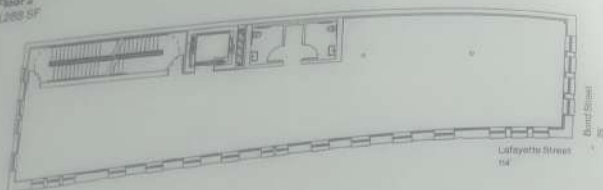

Floor 2
3,268 SF

Ceiling Height 12' 0"

Ground
3,274 SF

Ceiling Height 16' 6"

Basement

FLOOR PLANS

Floor 4
3,268 SF

Ceiling Height 12' 0"

Floor 3
3,274 SF

Ceiling Height 11' 0"

11 BOND