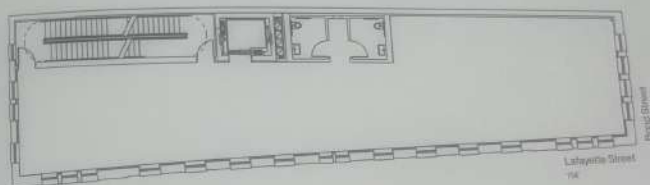

Floor 2
3,268 SF

Ceiling Height 12' 0"

Ground
3,274 SF

Ceiling Height 16' 6"

Basement

FLOOR PLANS

Floor 4
3,268 SF

Ceiling Height 12' 0"

Floor 3
3,274 SF

Ceiling Height 11' 0"

11 BOND