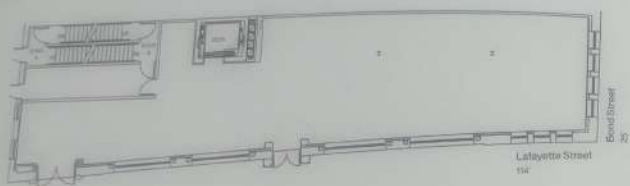

Floor 2
3,268 SF

Ceiling Height 12' 0"

Ground
3,274 SF

Ceiling Height 16' 6"

Basement

FLOOR PLANS

Floor 4
3,268 SF

Ceiling Height 12' 0"