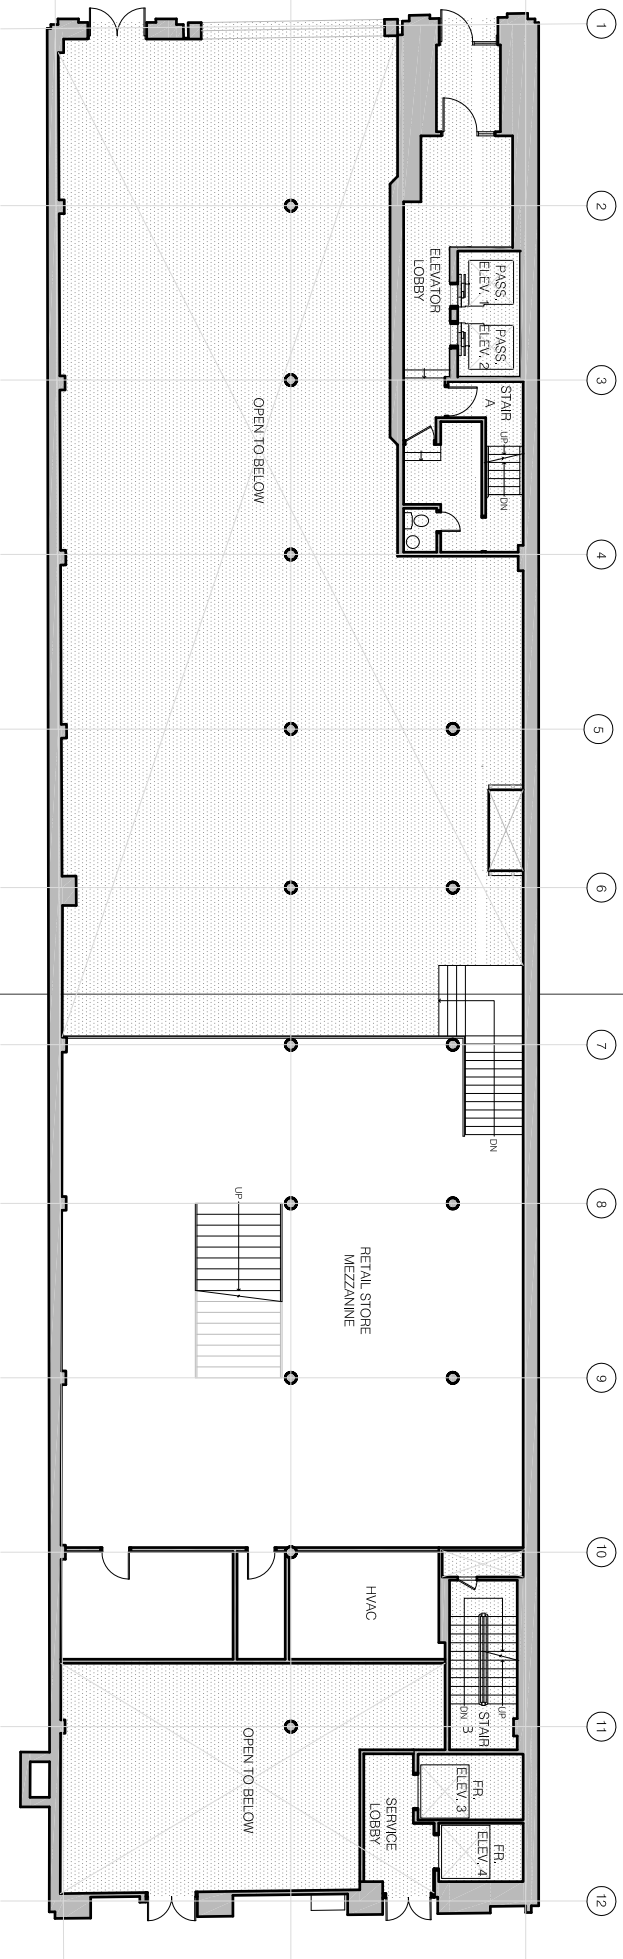

RENAISSANCE PROPERTIES *New York*

The Fishel Organization