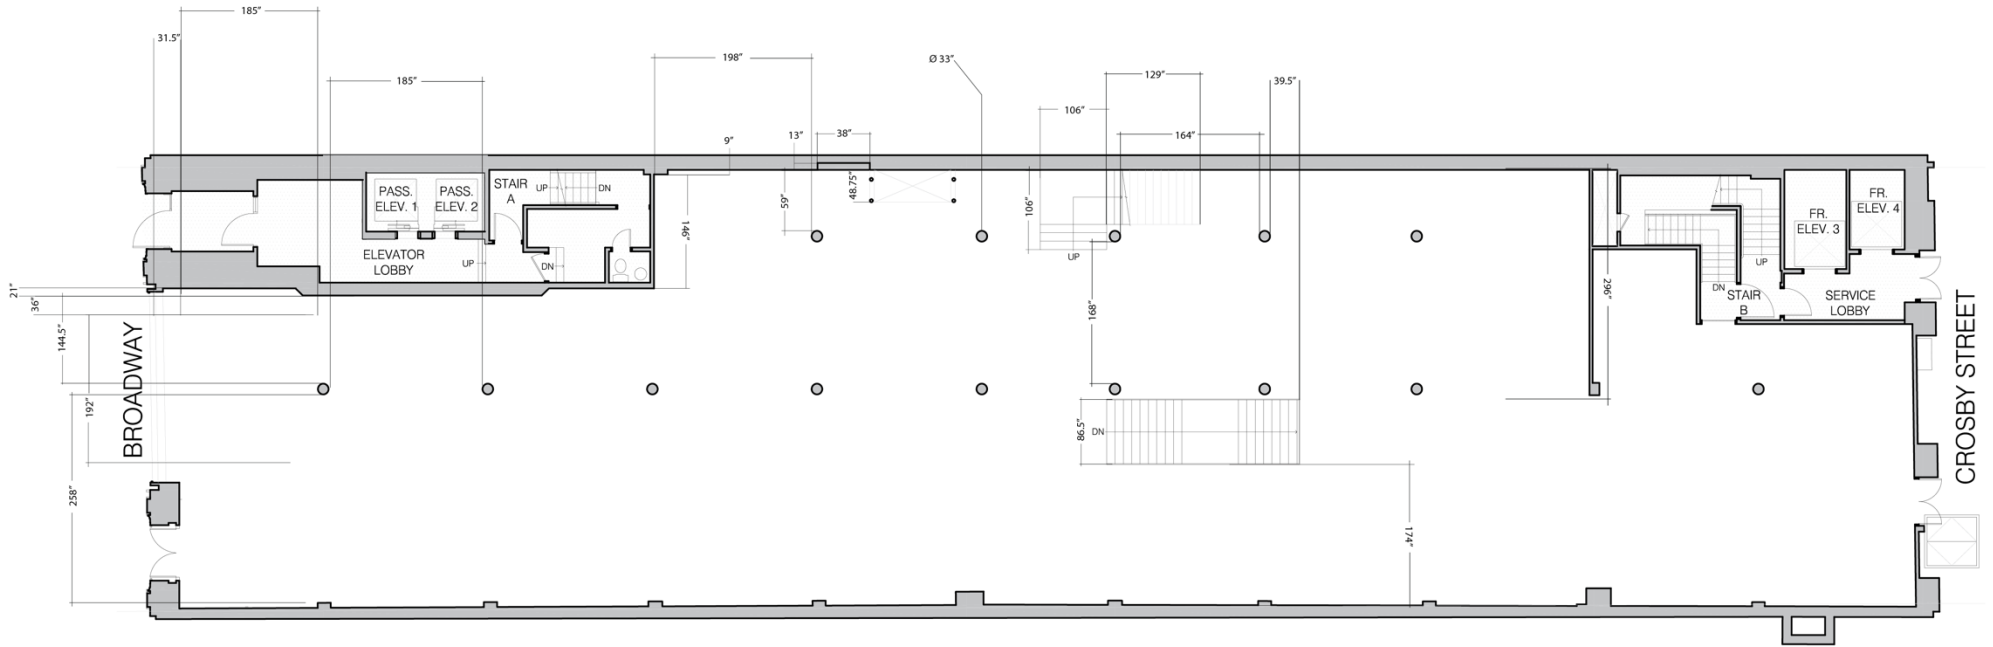

632 Broadway | Measured Floor Plans

Storefront

Mezzanine

19"

37.54.5"

51.25"

51.25"

119.5"

51.25"

46"

46"

23.5"

28.65"

632 Broadway | Measured Floor Plans

Storefront

Mezzanine