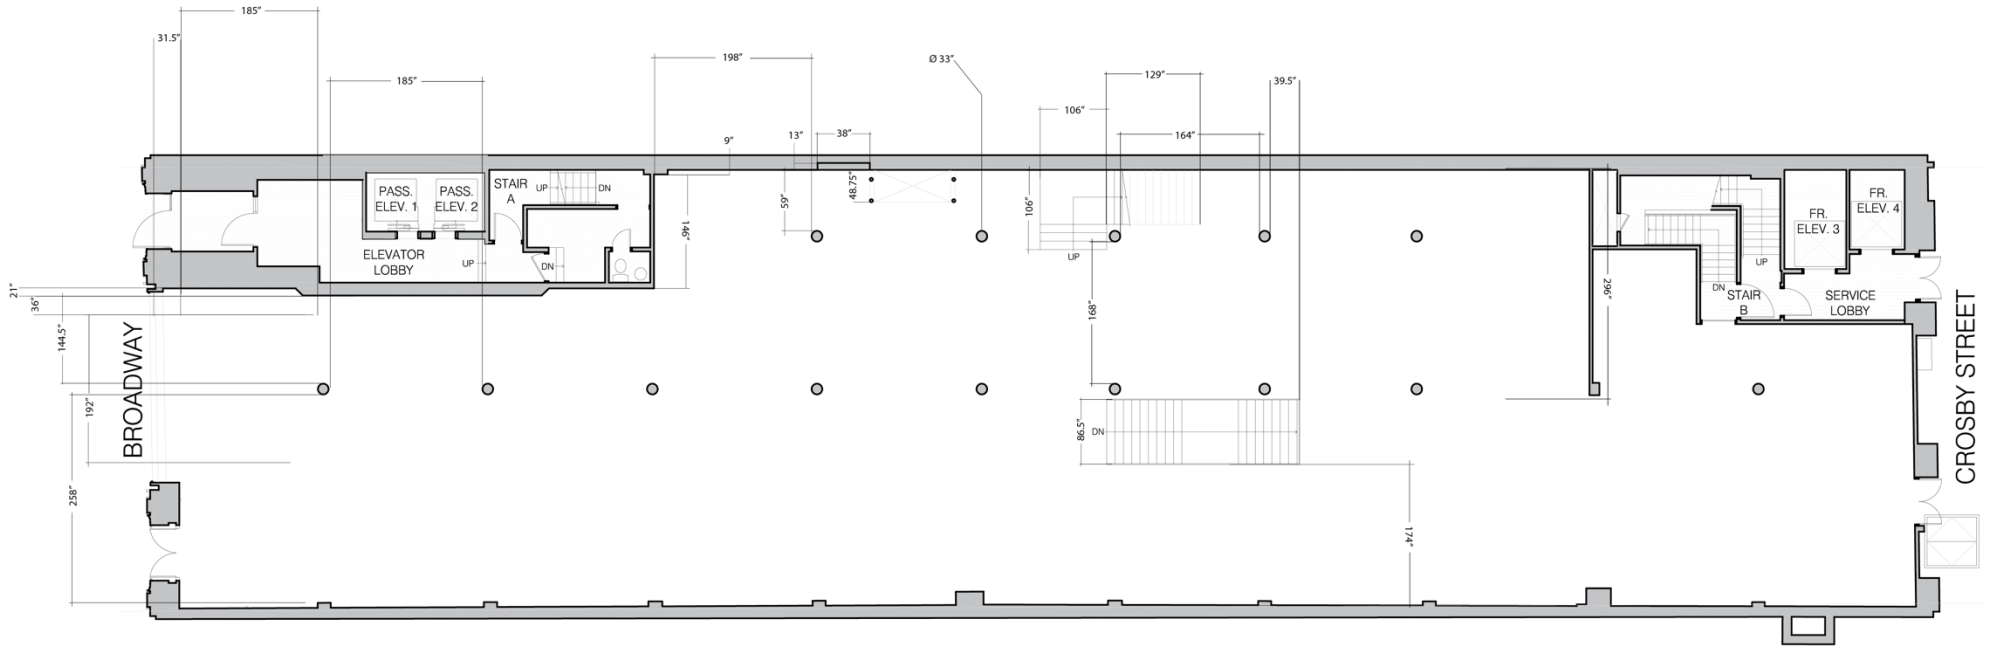

632 Broadway | Measured Floor Plans

Storefront

Mezzanine

19"

37.54.5"

51.25"

51.25"

119.5"

51.25"

46"

46"

23.5"

28.65"

632 Broadway | Measured Floor Plans

Storefront

Mezzanine