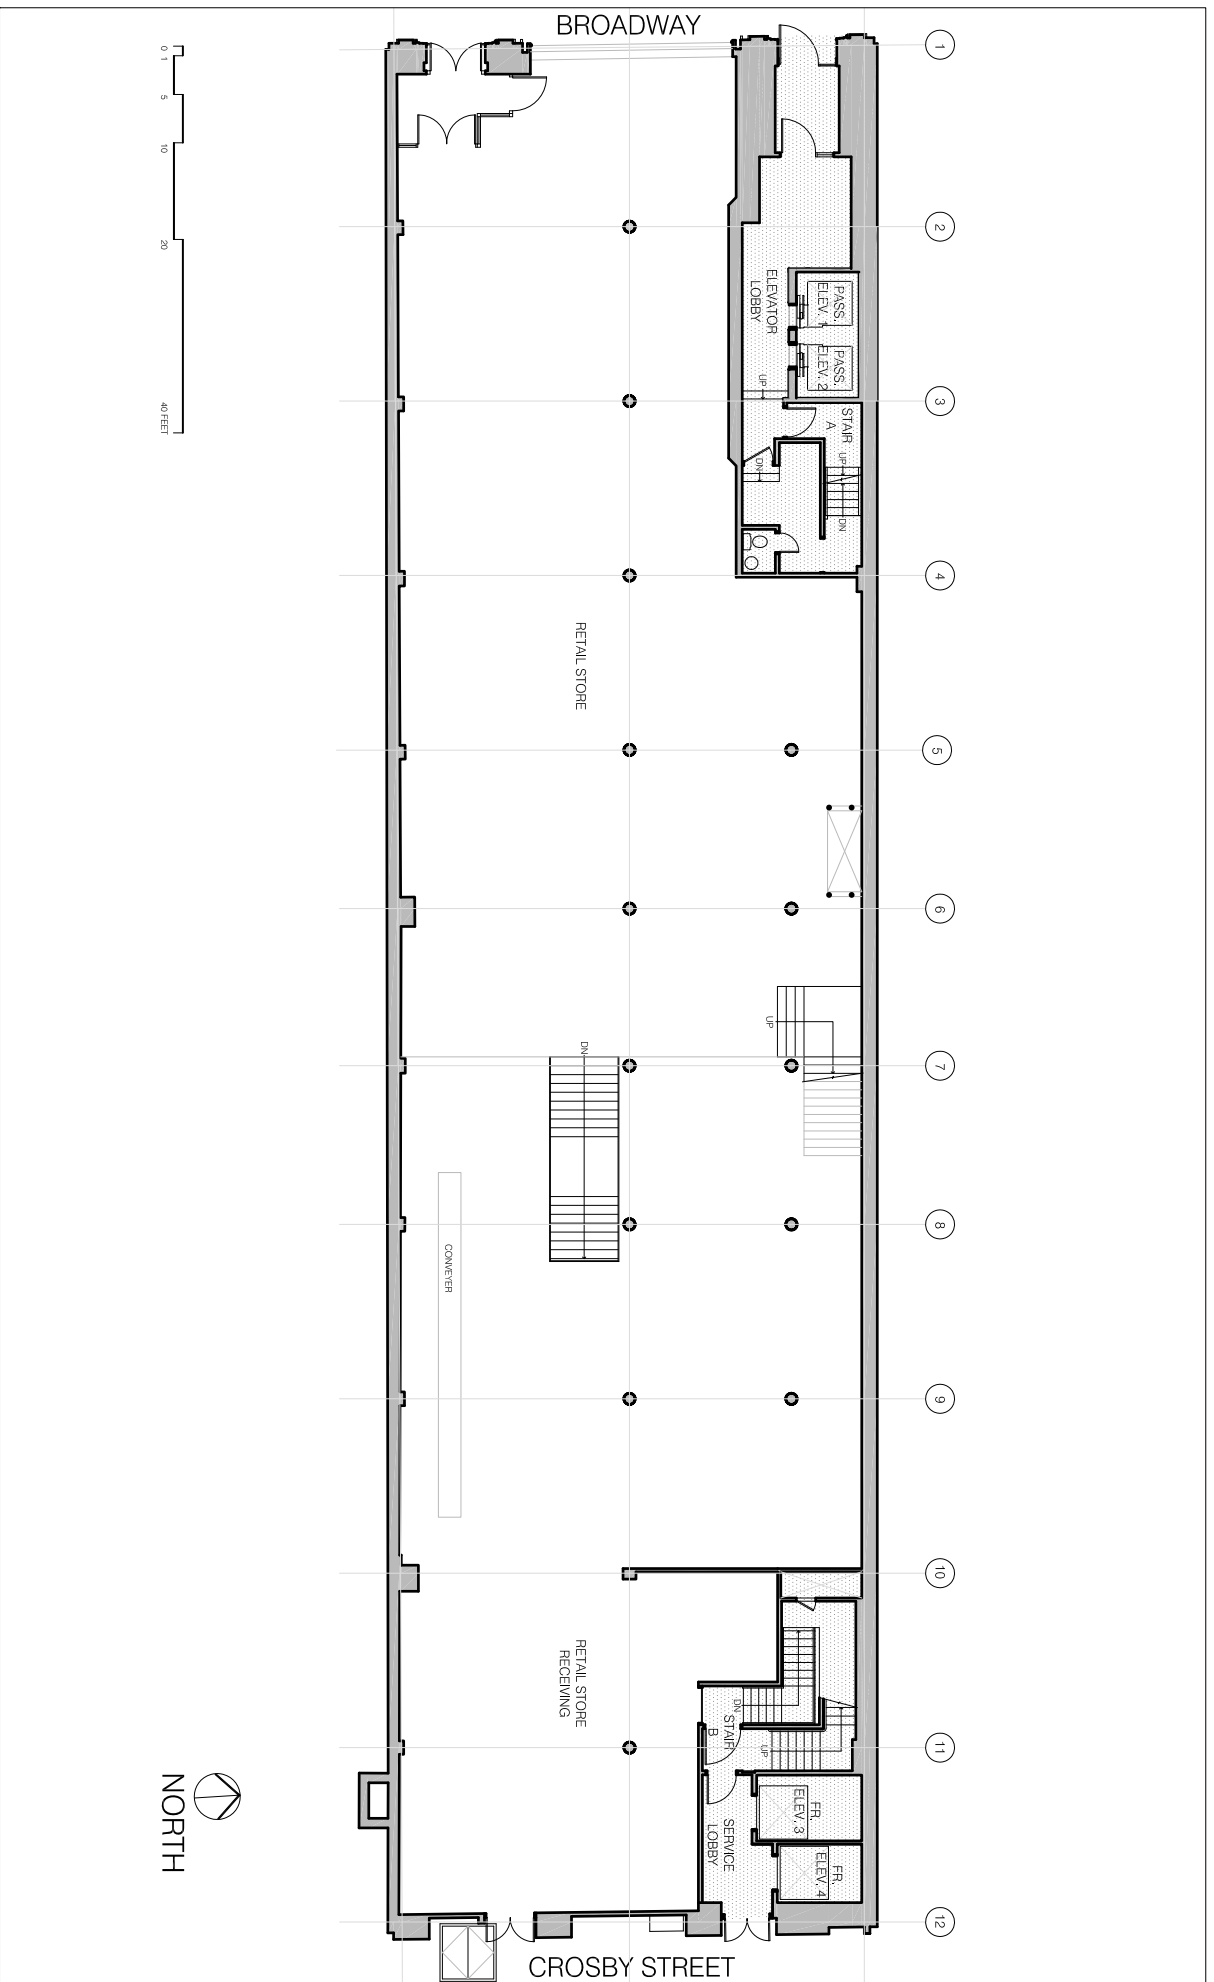

RENAISSANCE PROPERTIES *New York*

The Fibel Organization