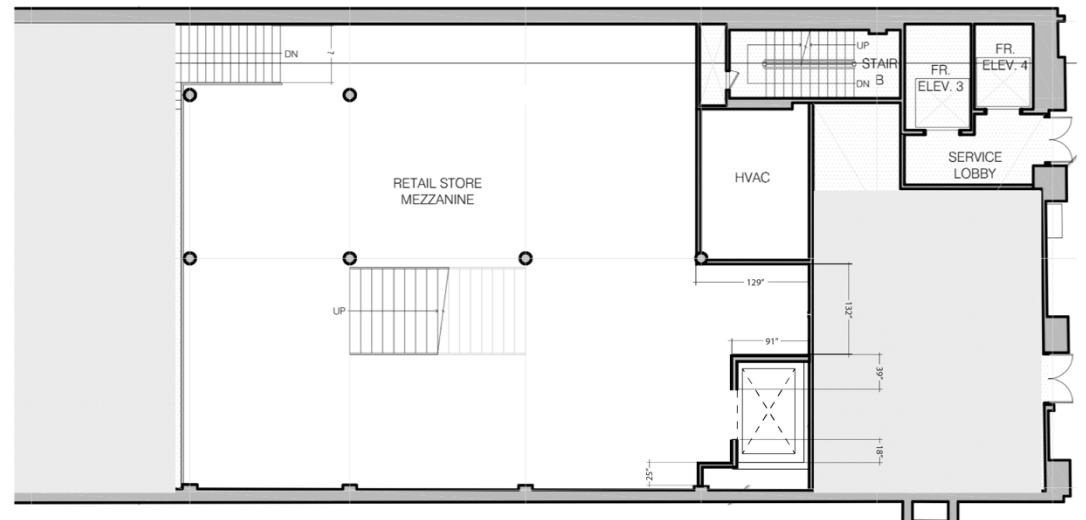

632 Broadway | Measured Floor Plans

Storefront

Mezzanine

19"

37.54.5"

51.25"

51.25"

119.5"

51.25"

46"

46"

23.5"

28.65"

632 Broadway | Measured Floor Plans

Storefront

Mezzanine