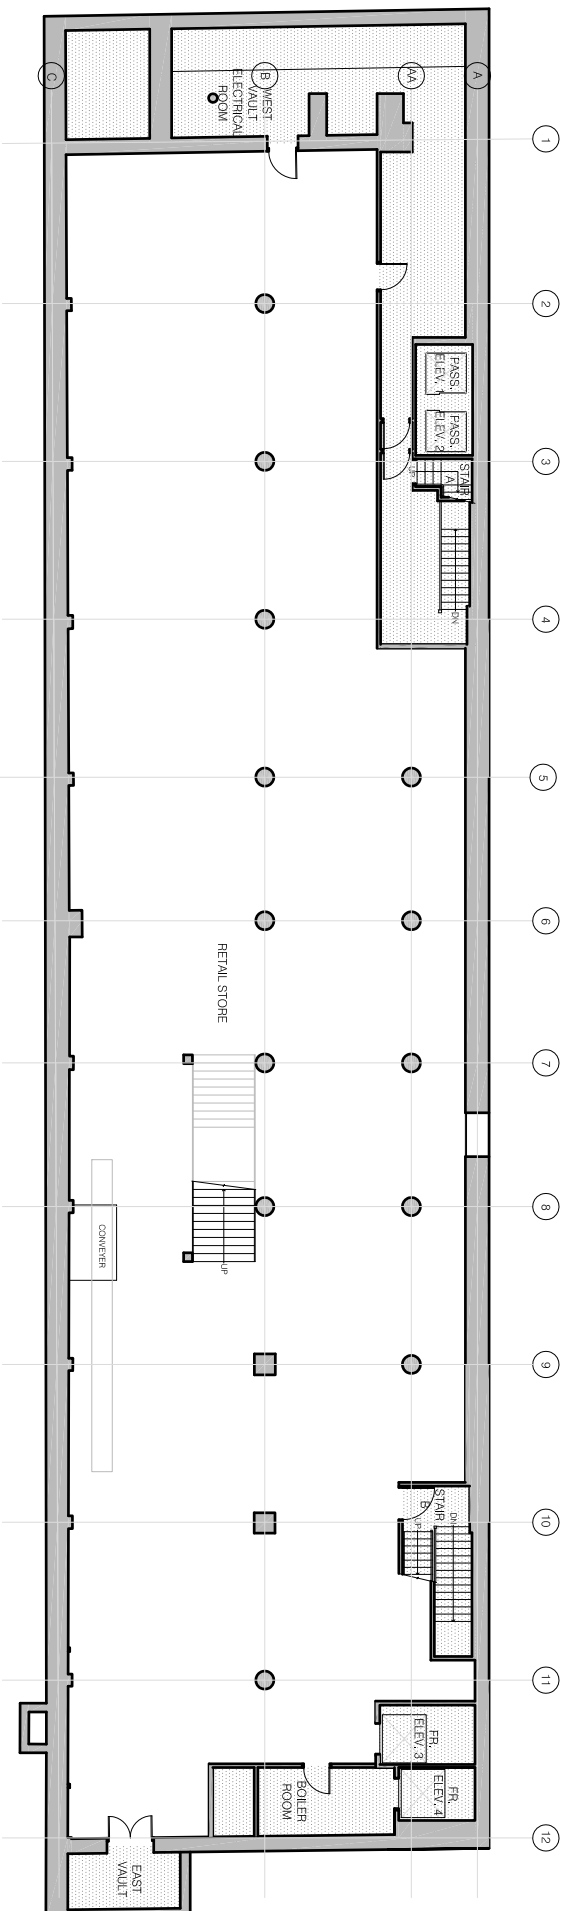

RENAISSANCE PROPERTIES *New York*

The Fishel Organization