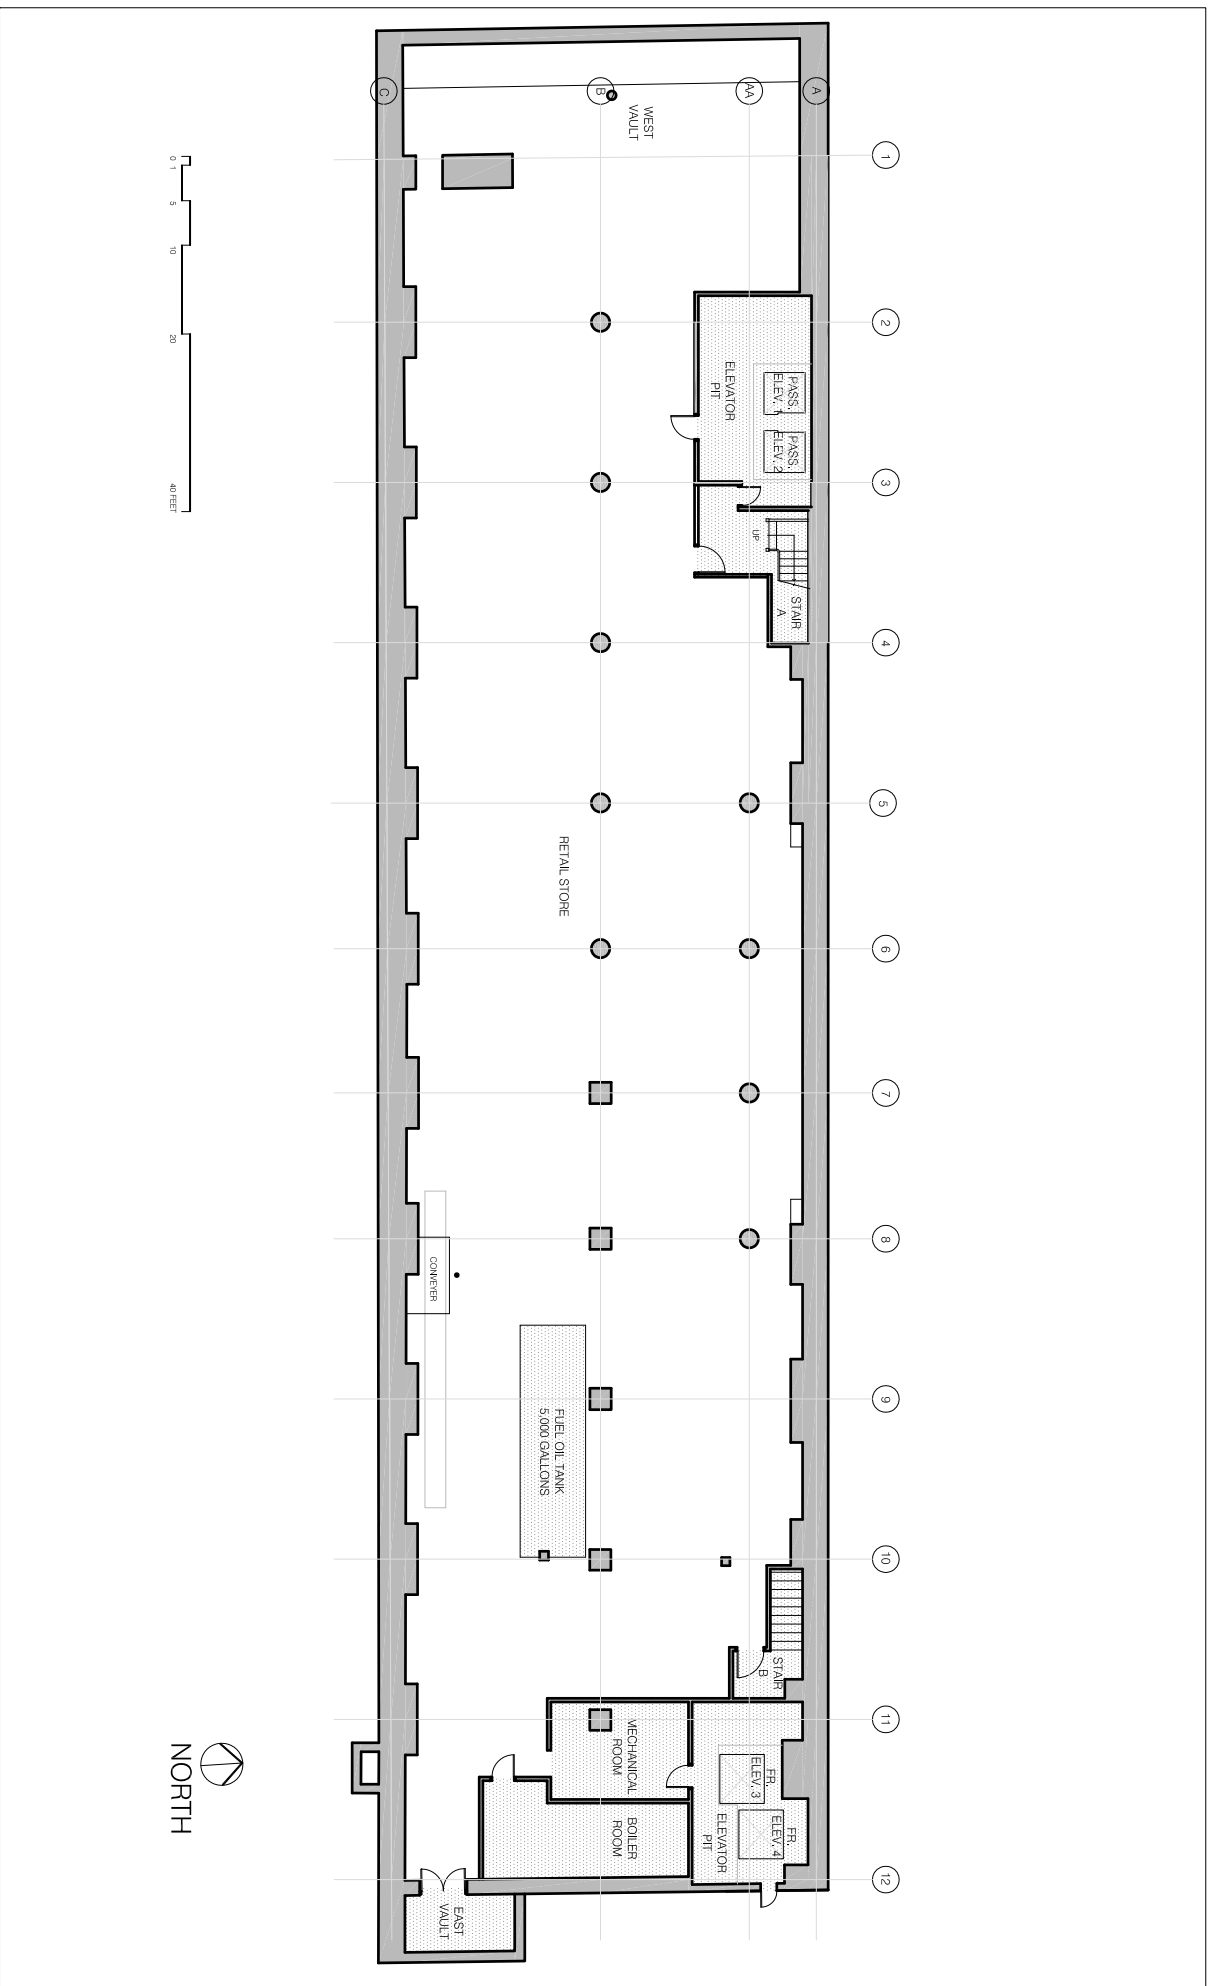

RENAISSANCE PROPERTIES *New York*

The Fibel Organization