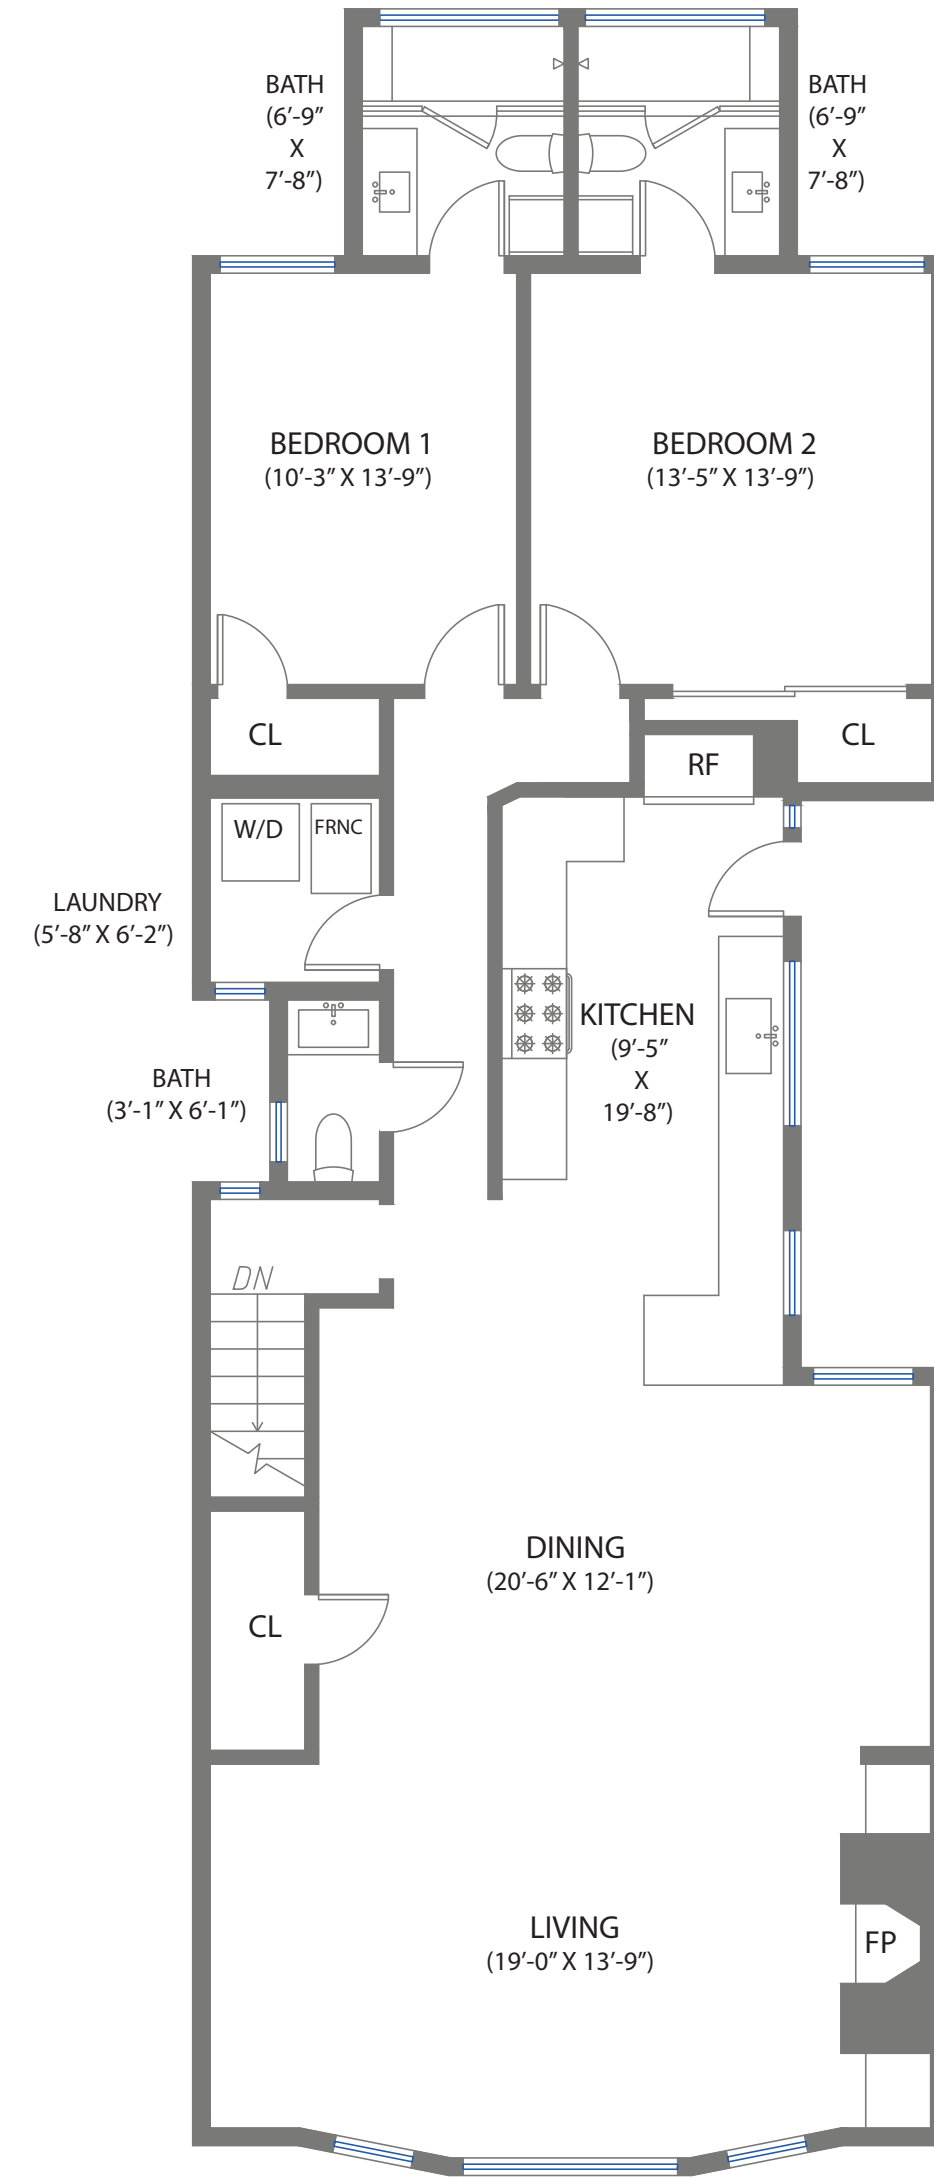

# 3316-3320 SCOTT STREET

SAN FRANCISCO, CALIFORNIA

3316 SCOTT ST. & GARAGE

3318 SCOTT ST.

3320 SCOTT ST.

## PROPERTY SQF INFORMATION

### LIVING SPACE

Square Footage:	3,939 Sq. Ft.*
* 3316 Scott St.	775
* 3318 Scott St.	1,518
* 3320 Scott St.	1,646

LEGEND:  
CL: Closet  
RF: Refrigerator  
FRNC: Furnace  
W/D: Washer and Dryer  
FP: Fireplace