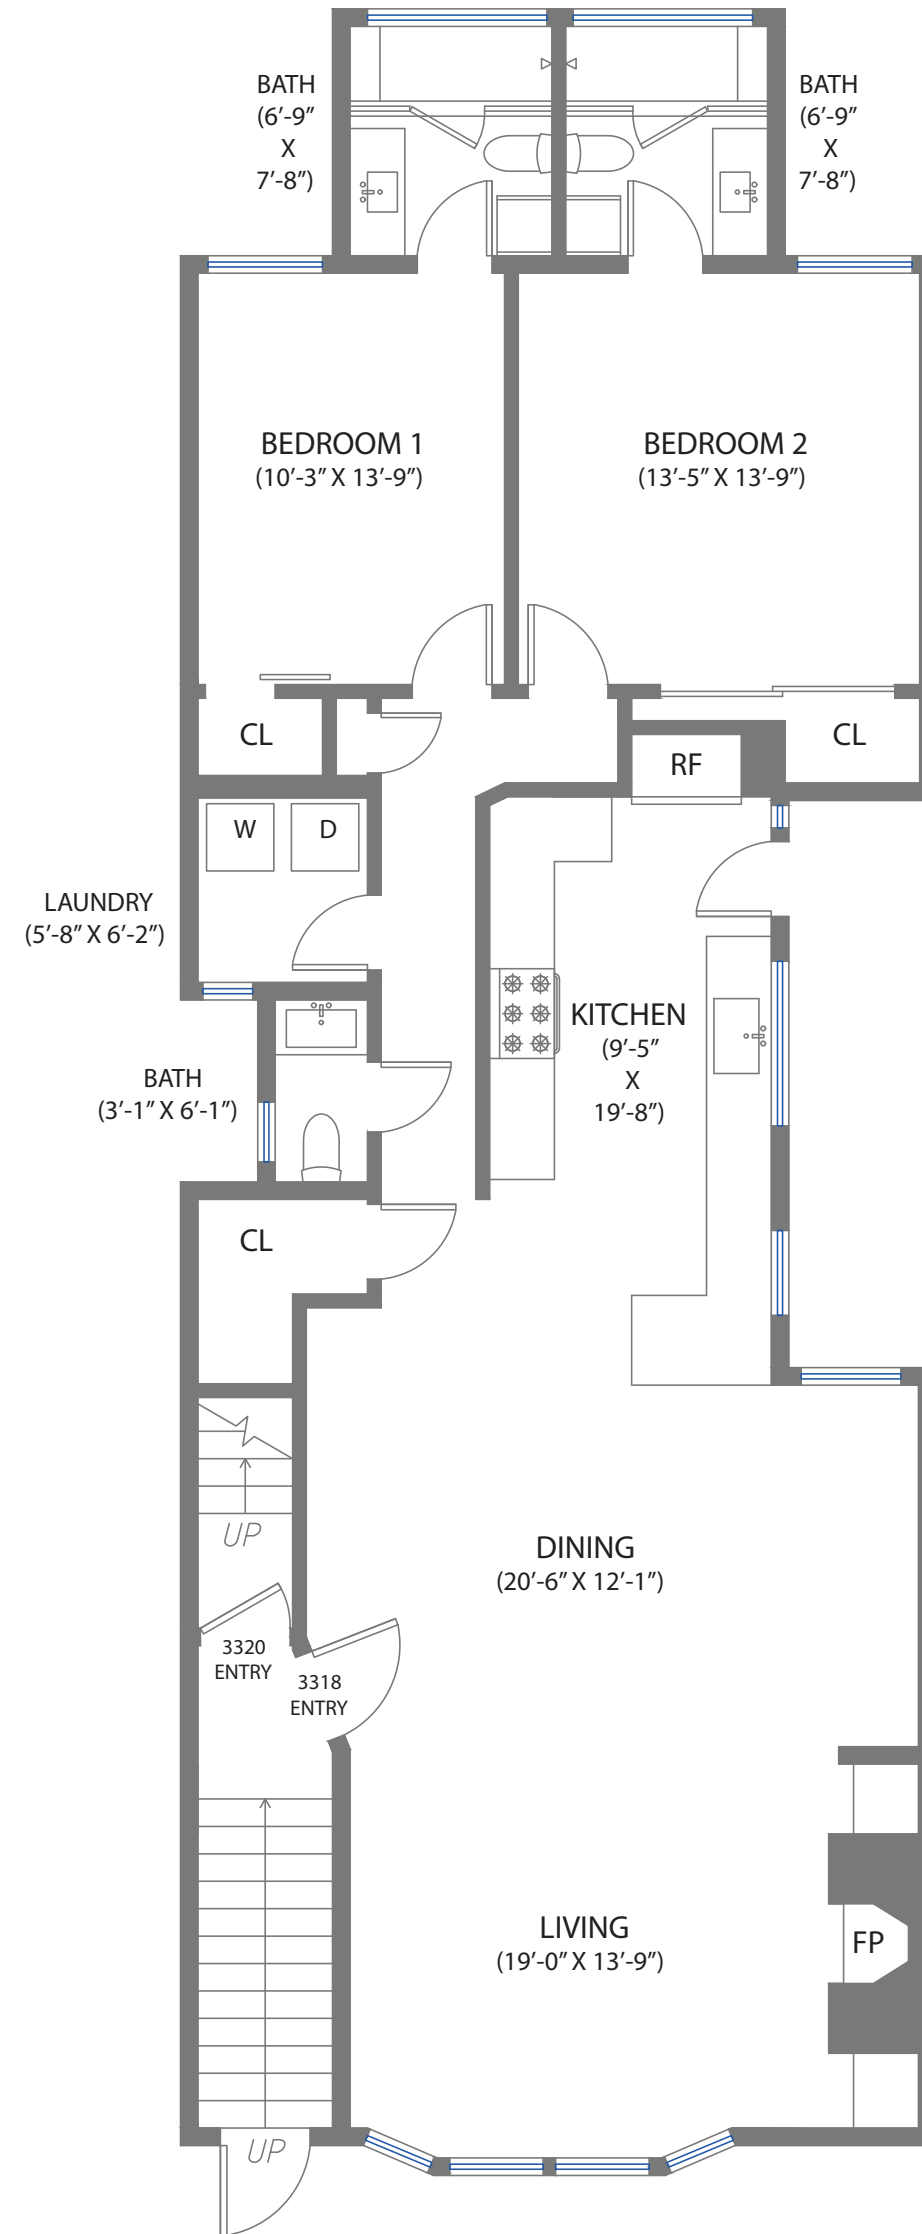

# 3316-3320 SCOTT STREET

SAN FRANCISCO, CALIFORNIA

3316 SCOTT ST. & GARAGE

3318 SCOTT ST.

3320 SCOTT ST.

## PROPERTY SQF INFORMATION

### LIVING SPACE

Square Footage:	3,939 Sq. Ft.*
* 3316 Scott St.	775
* 3318 Scott St.	1,518
* 3320 Scott St.	1,646

### APPROXIMATE TOTAL LIVING & NON-LIVING

Square Footage: 4,493 Sq. FT\*

RENDERING BY OPEN HOMES PHOTOGRAPHY  
ALL MEASUREMENTS AREA APPROXIMATE WHILE DEEMED RELIABLE, NO INFORMATION ON THESE FLOOR PLANS SHOULD BE RELIED UPON WITHOUT INDEPENDENT VERIFICATION