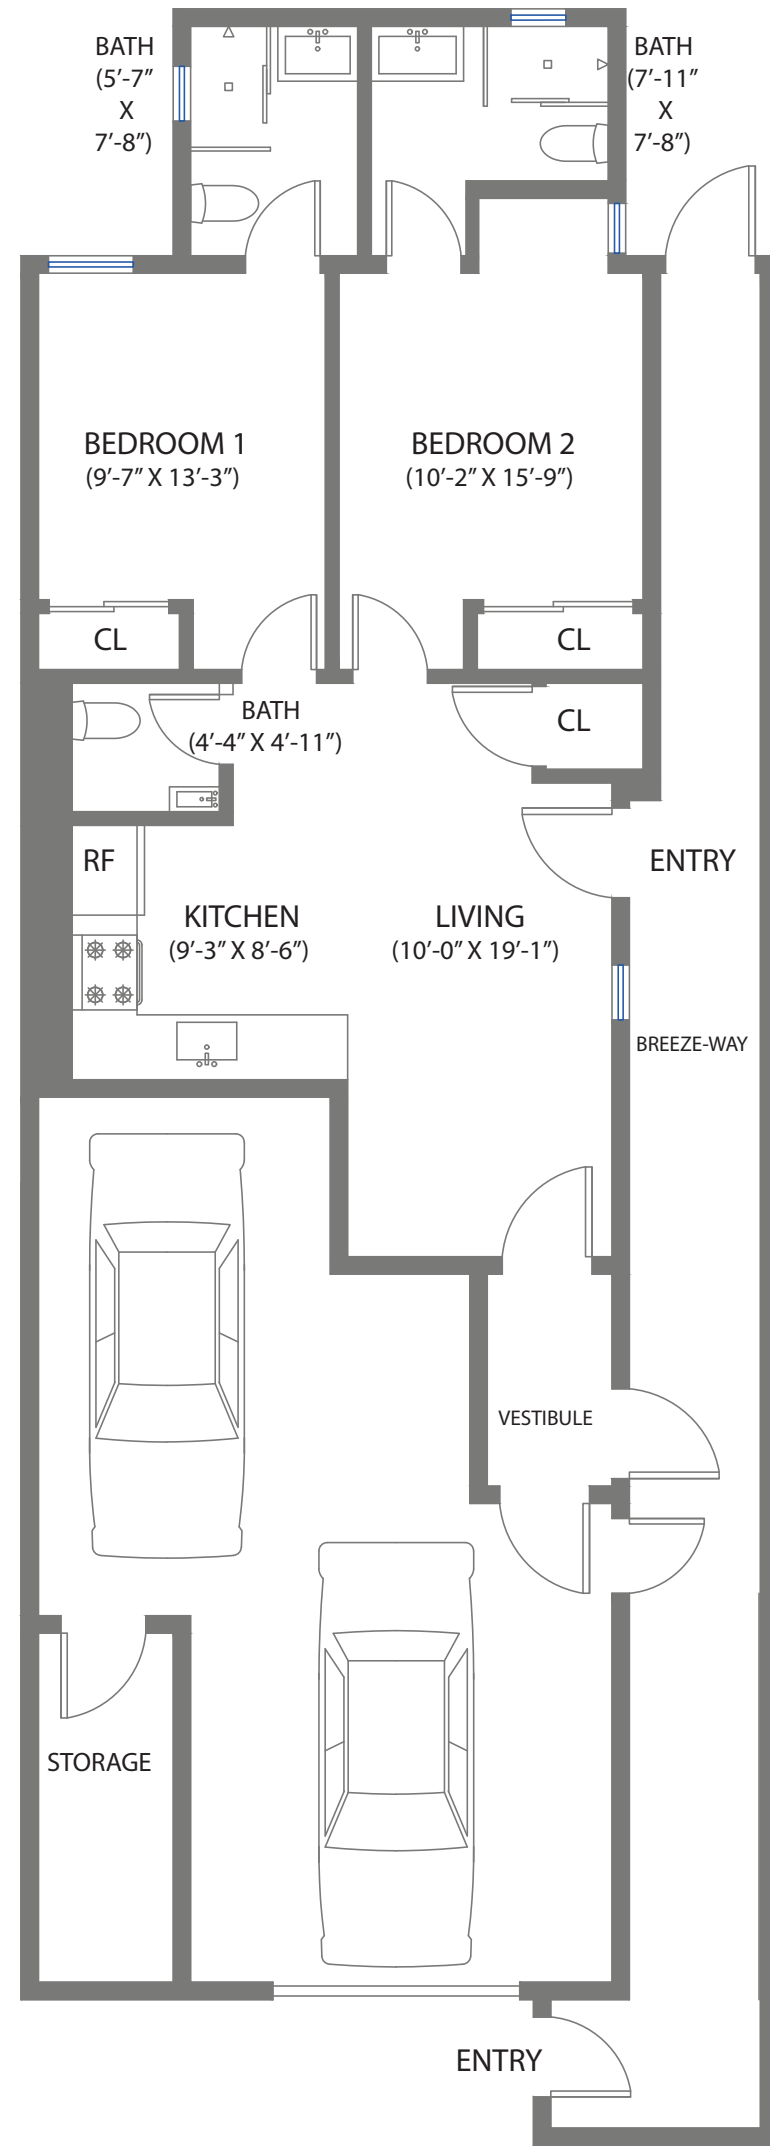

# 3316-3320 SCOTT STREET

SAN FRANCISCO, CALIFORNIA

3316 SCOTT ST. & GARAGE

3318 SCOTT ST.

3320 SCOTT ST.

## PROPERTY SQF INFORMATION

### LIVING SPACE

Square Footage:	3,939 Sq. Ft.*
* 3316 Scott St.	775
* 3318 Scott St.	1,518
* 3320 Scott St.	1,646

### APPROXIMATE TOTAL LIVING & NON-LIVING

Square Footage: 4,493 Sq. FT\*

RENDERING BY OPEN HOMES PHOTOGRAPHY  
ALL MEASUREMENTS AREA APPROXIMATE WHILE DEEMED RELIABLE, NO INFORMATION ON THESE FLOOR PLANS SHOULD BE RELIED UPON WITHOUT INDEPENDENT VERIFICATION