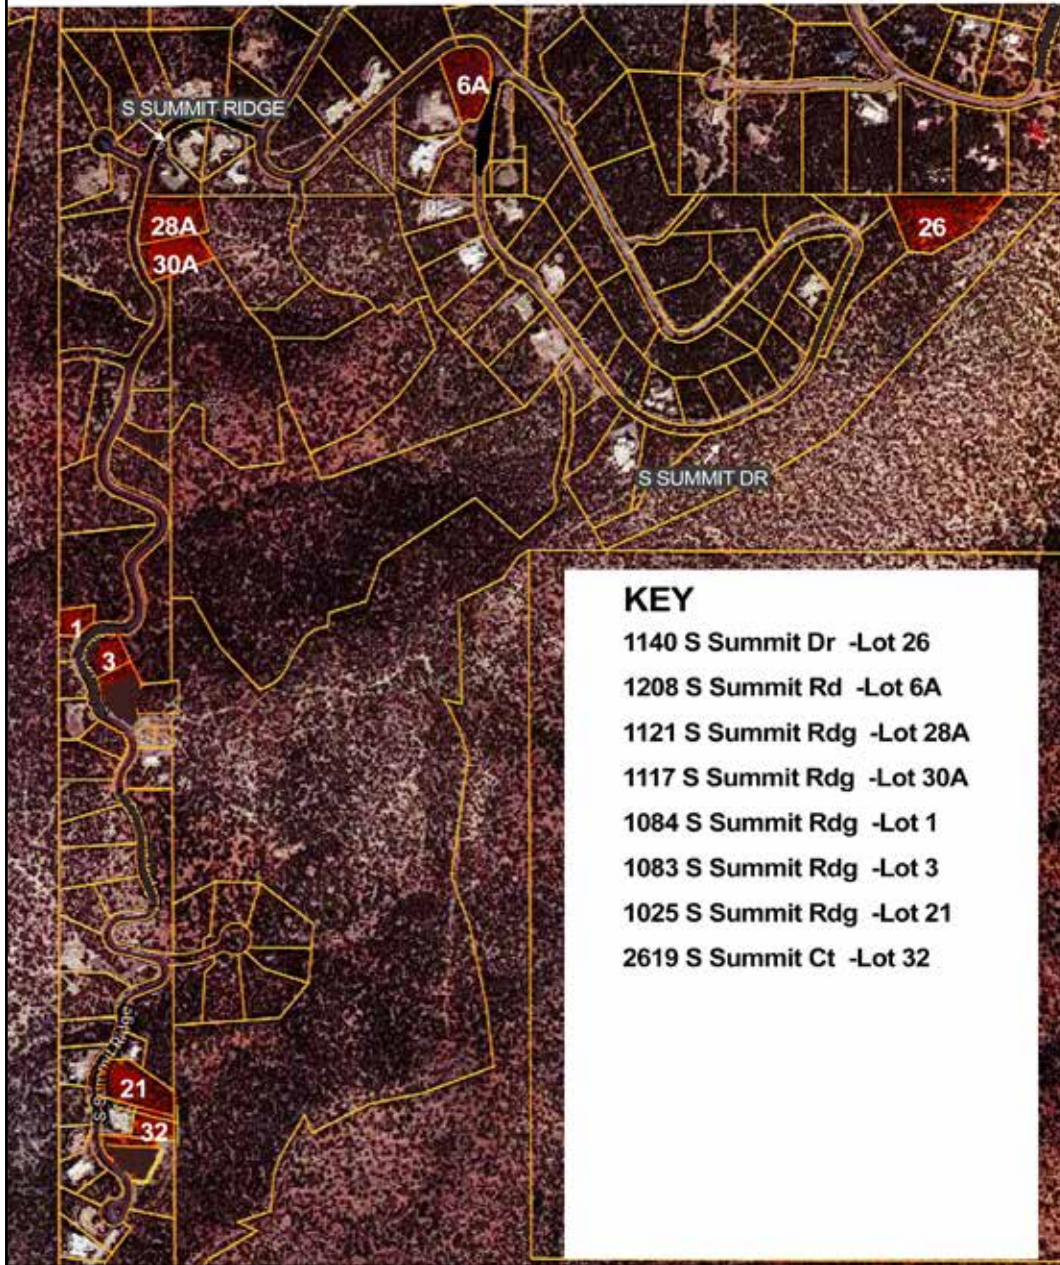

\$150,000
.86 Acre

1083 S Summit Ridge Lot 3
MLS # 202002278

\$99,000
.41 Acre

High Summit Lots

1084 S Summit Ridge Lot 1
MLS # 202002277

\$99,000
.26 Acre

1140 S Summit Dr Lot 26
MLS # 202002268

\$450,000
1.44 Acres

1117 S Summit Ridge Lot 30A
MLS # 202002276

\$250,000
.70 Acre

High Summit Lots

1121 S Summit Ridge Lot 28A
MLS # 202002270

\$250,000
.81 Acre

1208 S Summit Dr Lot 6A
MLS # 202002269

\$325,000
.88 Acre

HIGH SUMMIT LOTS - PLAT

This depiction is for illustration purposes and may not be entirely accurate

KEY

- 1140 S Summit Dr -Lot 26
- 1208 S Summit Rd -Lot 6A
- 1121 S Summit Rdg -Lot 28A
- 1117 S Summit Rdg -Lot 30A
- 1084 S Summit Rdg -Lot 1
- 1083 S Summit Rdg -Lot 3
- 1025 S Summit Rdg -Lot 21
- 2619 S Summit Ct -Lot 32