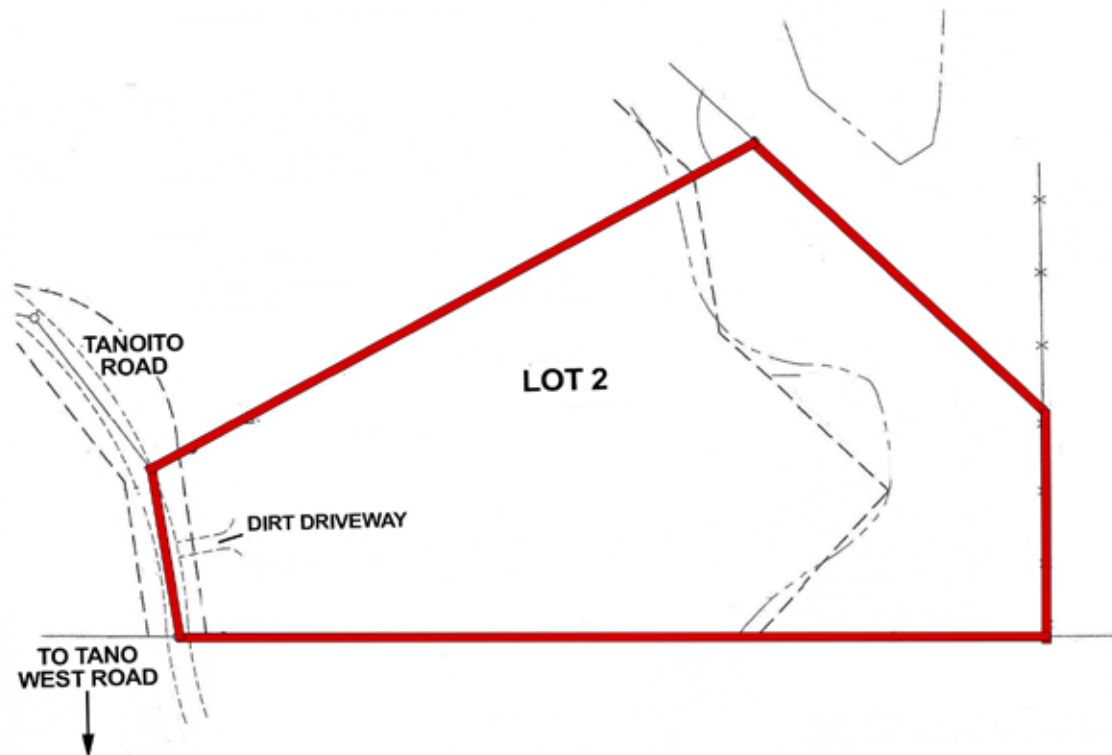

18 TANOITO ROAD

FEATURES

- Private Lane
- Magnificent Views

18 TANOITO ROAD

3.01 Acres • \$185,000 • MLS# 202101202

Rare opportunity to own this premium 3.01 acre residential lot on a private lane off of Tano West Road with wide, open skies and magnificent eastern and western views. Enjoy watching the sun rise up from the Sangre de Cristo range and sunsets over the Jemez mountains. Current owners installed a well in 2006 and topographic survey is available. Located in a small neighborhood just minutes from downtown, with easy access to the art and culture of the Santa Fe Plaza, Canyon Road and Museum Hill.

- 3.01 Acres
- Septic Required
- Private Well
- Private, Gravel Access Road
- Views

Plat depiction is for illustration purposes and may not be entirely accurate.

DARLENE STREIT

SANTA FE REAL ESTATE PROPERTY