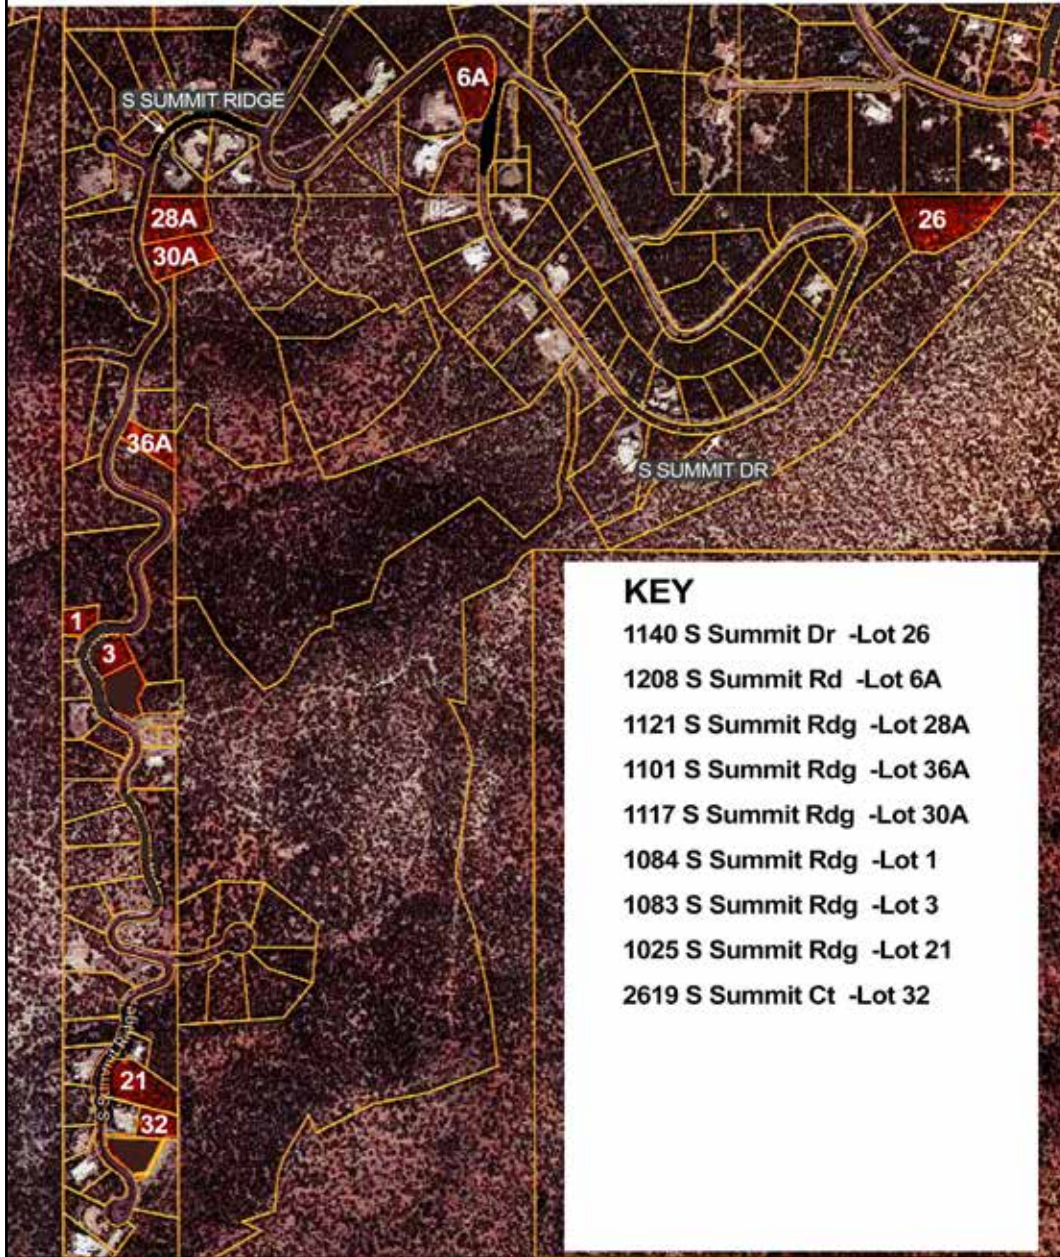

\$150,000
.86 Acre

1083 S Summit Ridge Lot 3
MLS # 202002278

\$99,000
.41 Acre

High Summit Lots

1084 S Summit Ridge Lot 1
MLS # 202002277

\$99,000
.26 Acre

1140 S Summit Dr Lot 26
MLS # 202002268

\$450,000
1.44 Acres

1117 S Summit Ridge Lot 30A
MLS # 202002276

\$250,000
.70 Acre

High Summit Lots

1121 S Summit Ridge Lot 28A
MLS # 202002270

\$250,000
.81 Acre

1101 S Summit Ridge Lot 36A
MLS # 202002272

\$175,000
.44 Acre

1208 S Summit Dr Lot 6A
MLS # 202002269

\$325,000
.88 Acre

HIGH SUMMIT LOTS - PLAT

This depiction is for illustration purposes and may not be entirely accurate.

KEY

- 1140 S Summit Dr -Lot 26
- 1208 S Summit Rd -Lot 6A
- 1121 S Summit Rdg -Lot 28A
- 1101 S Summit Rdg -Lot 36A
- 1117 S Summit Rdg -Lot 30A
- 1084 S Summit Rdg -Lot 1
- 1083 S Summit Rdg -Lot 3
- 1025 S Summit Rdg -Lot 21
- 2619 S Summit Ct -Lot 32