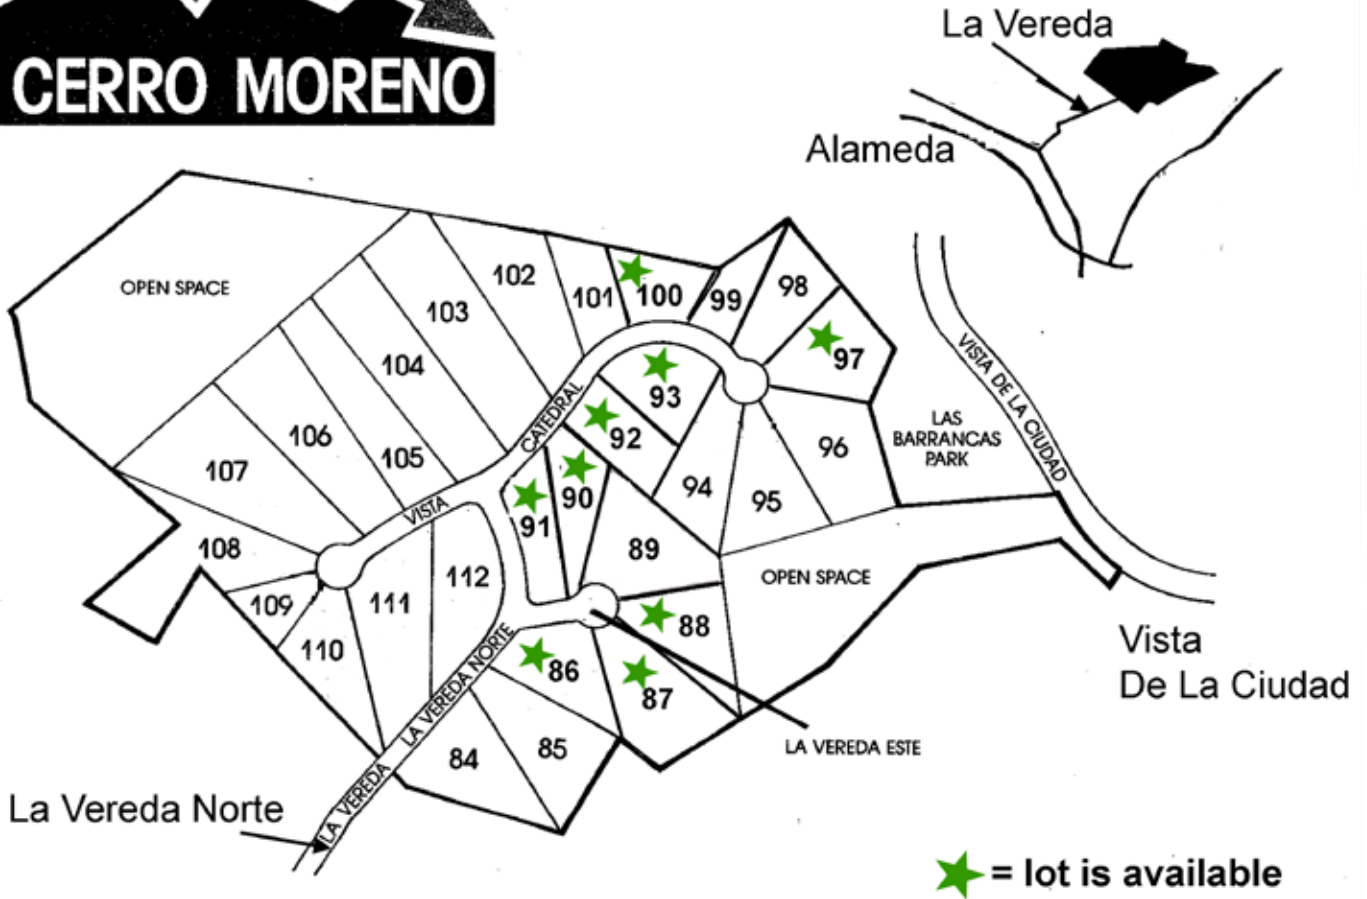

\$400,000
0.825 Acre

812 La Vereda Este Lot 88
MLS# 202002253

\$500,000
0.629 Acre

El Cerro Moreno Lots

805 La Vereda Este Lot 90
MLS# 202002254

\$600,000
0.472 Acre

801 La Vereda Este Lot 91
MLS# 202002255

\$600,000
0.46 Acre

828 Vista Catedral Lot 92
MLS# 202002256

\$600,000
0.497 Acre

El Cerro Moreno Lots

836 Vista Catedral Lot 93
MLS# 202002257

\$600,000
0.559 Acre

849 Vista Catedral Lot 97
MLS# 202002258

\$650,000
0.658 Acre

837 Vista Catedral Lot 100
MLS# 202002259

\$650,000
0.434 Acre

El Cerro Moreno Lots

Now Allowing Adobe and ICF Construction

This depiction is for illustration purposes and may not be entirely accurate.

DARLENE STREIT