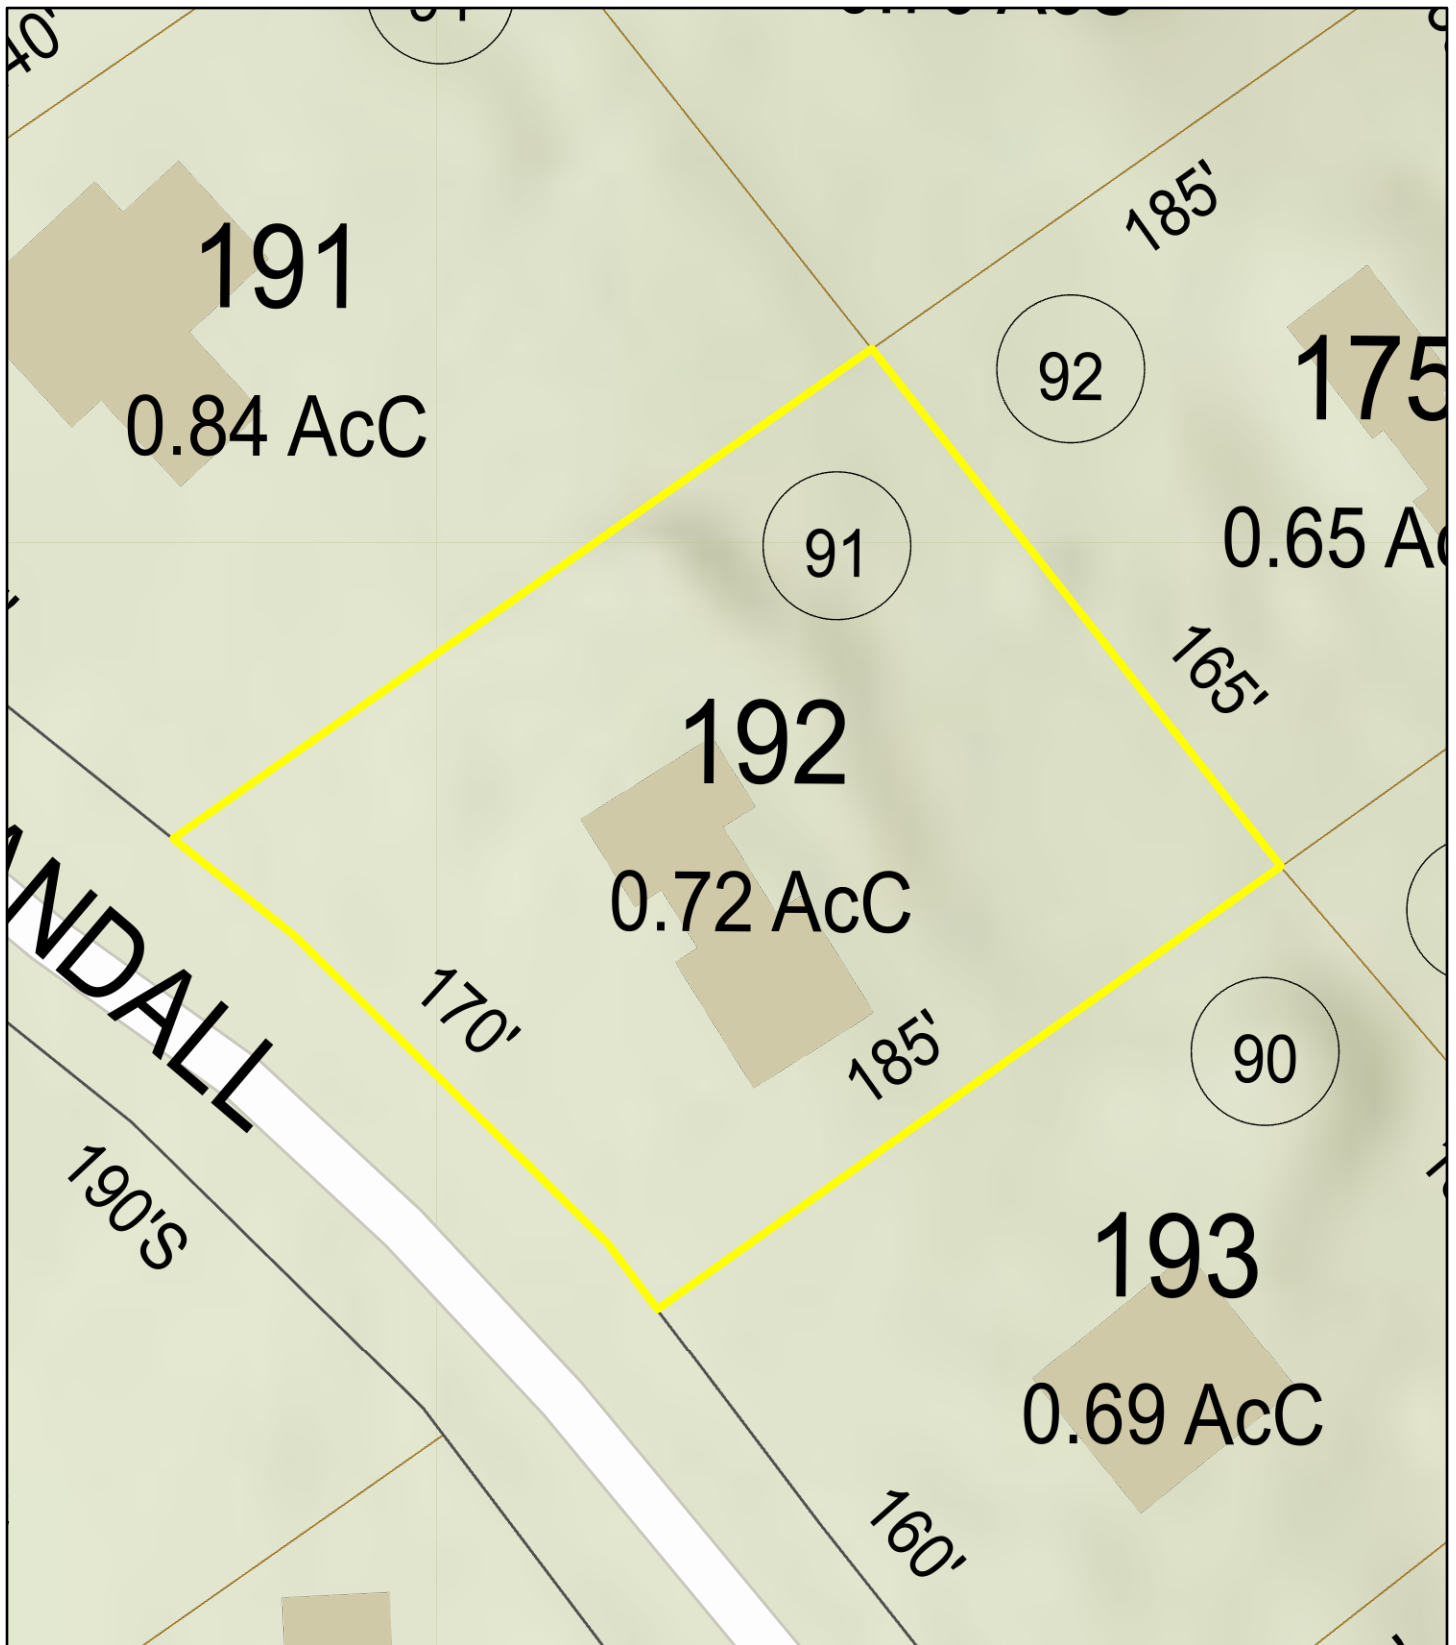

00113 Randall Farm Rd, Conway, NH

Map/Lot: 232-192

1 inch = 50 Feet

www.cai-tech.com

April 16, 2026

The property data available on this site is updated periodically. The Town of Conway makes no warranties with regard to its accuracy or completeness and assumes no liability associated with the use of this data.