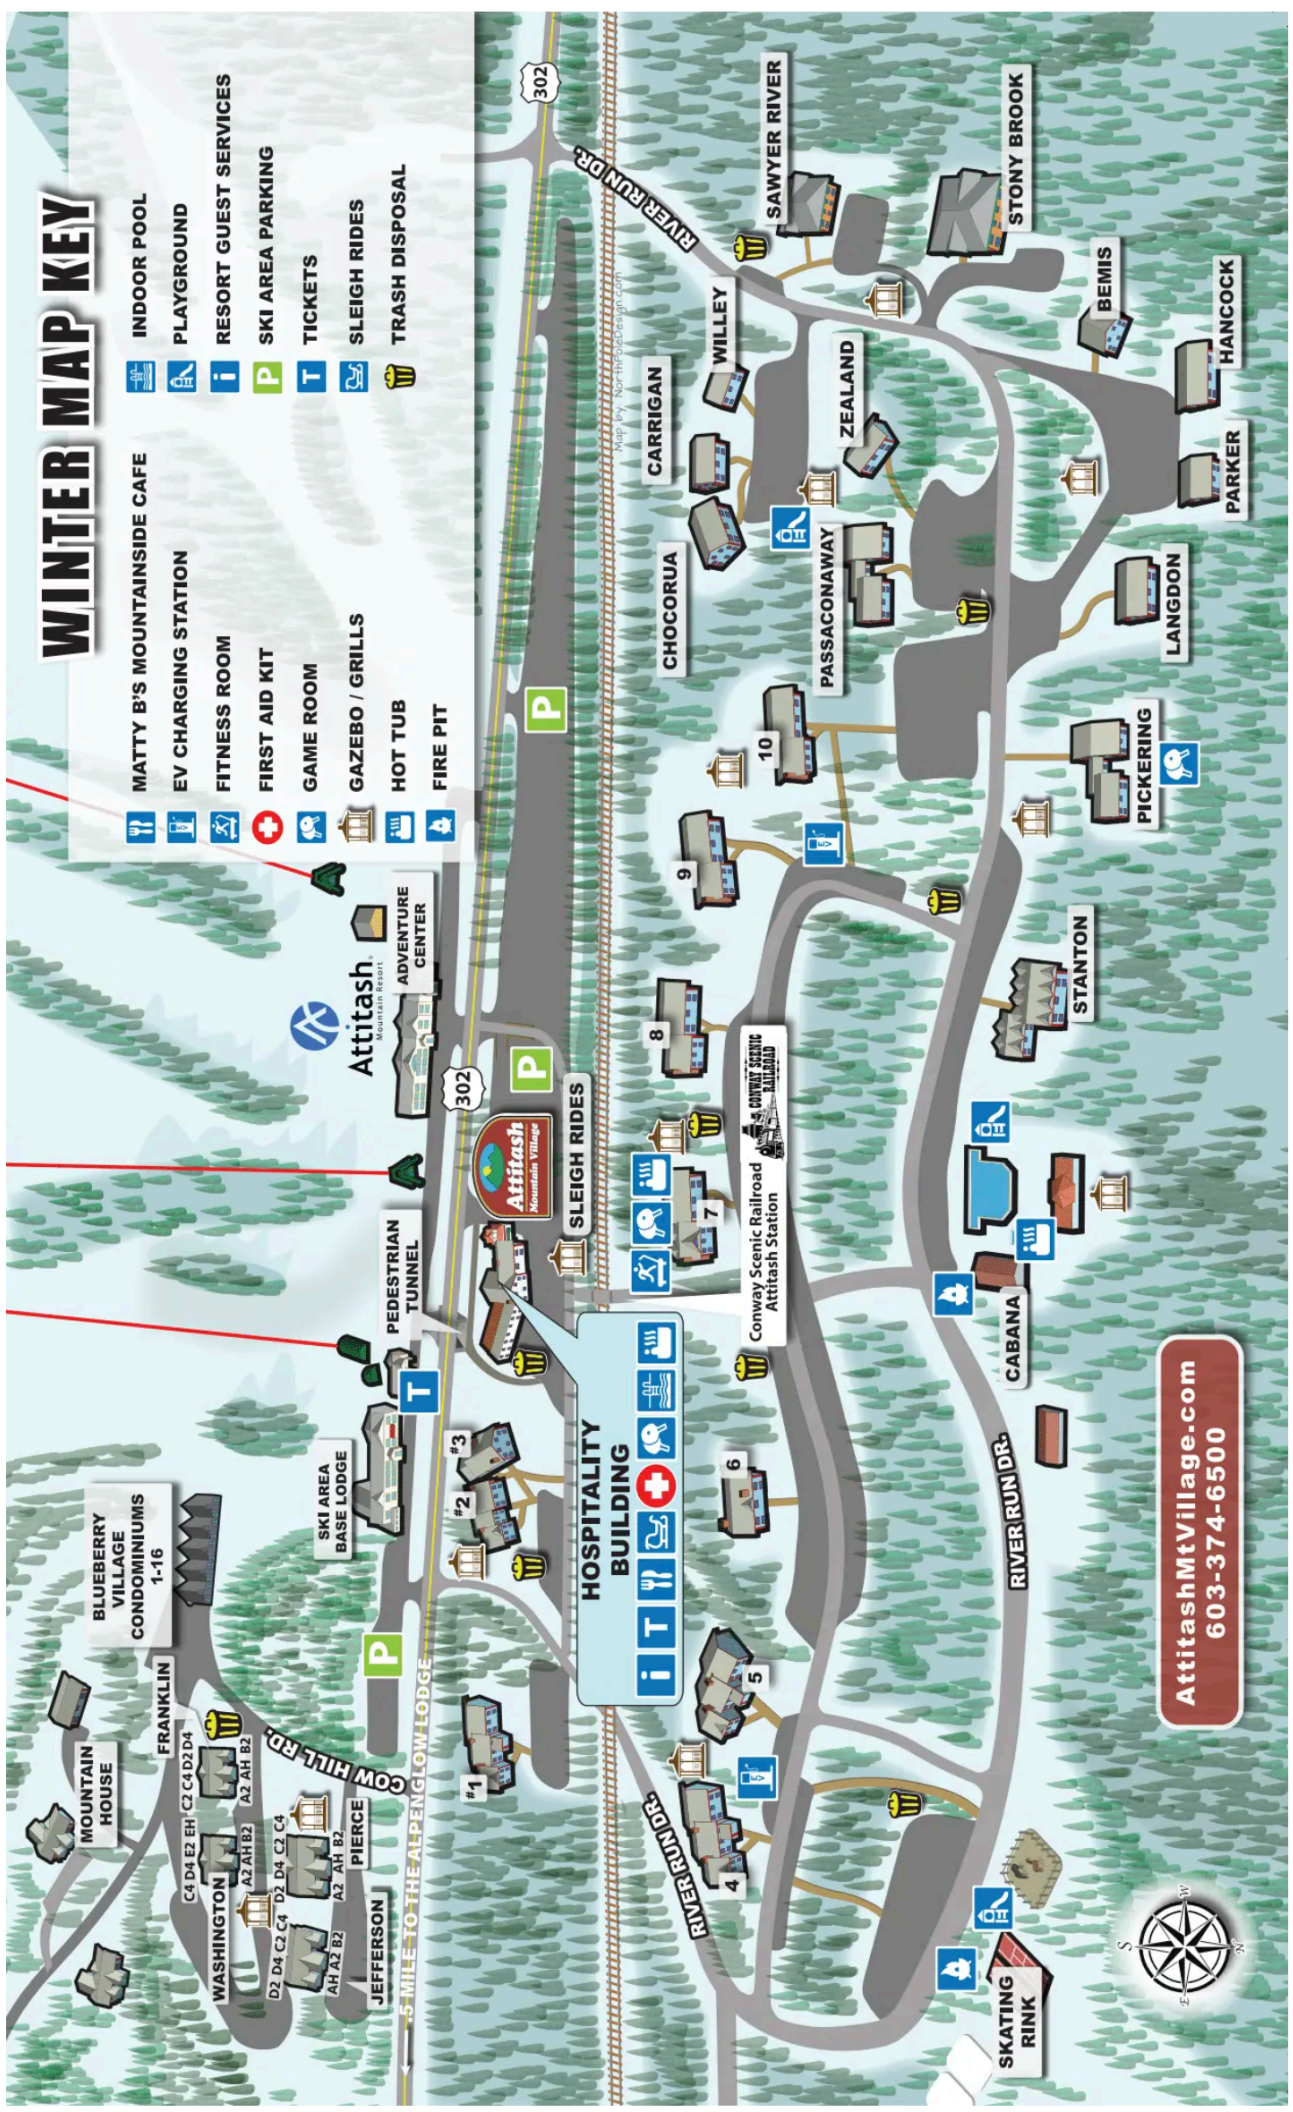

WINTER MAP KEY

- MATTY B'S MOUNTAINSIDE CAFE
- EV CHARGING STATION
- FITNESS ROOM
- FIRST AID KIT
- GAME ROOM
- GAZEBO / GRILLS
- HOT TUB
- FIRE PIT
- INDOOR POOL
- PLAYGROUND
- RESORT GUEST SERVICES
- SKI AREA PARKING
- TICKETS
- SLEIGH RIDES
- TRASH DISPOSAL