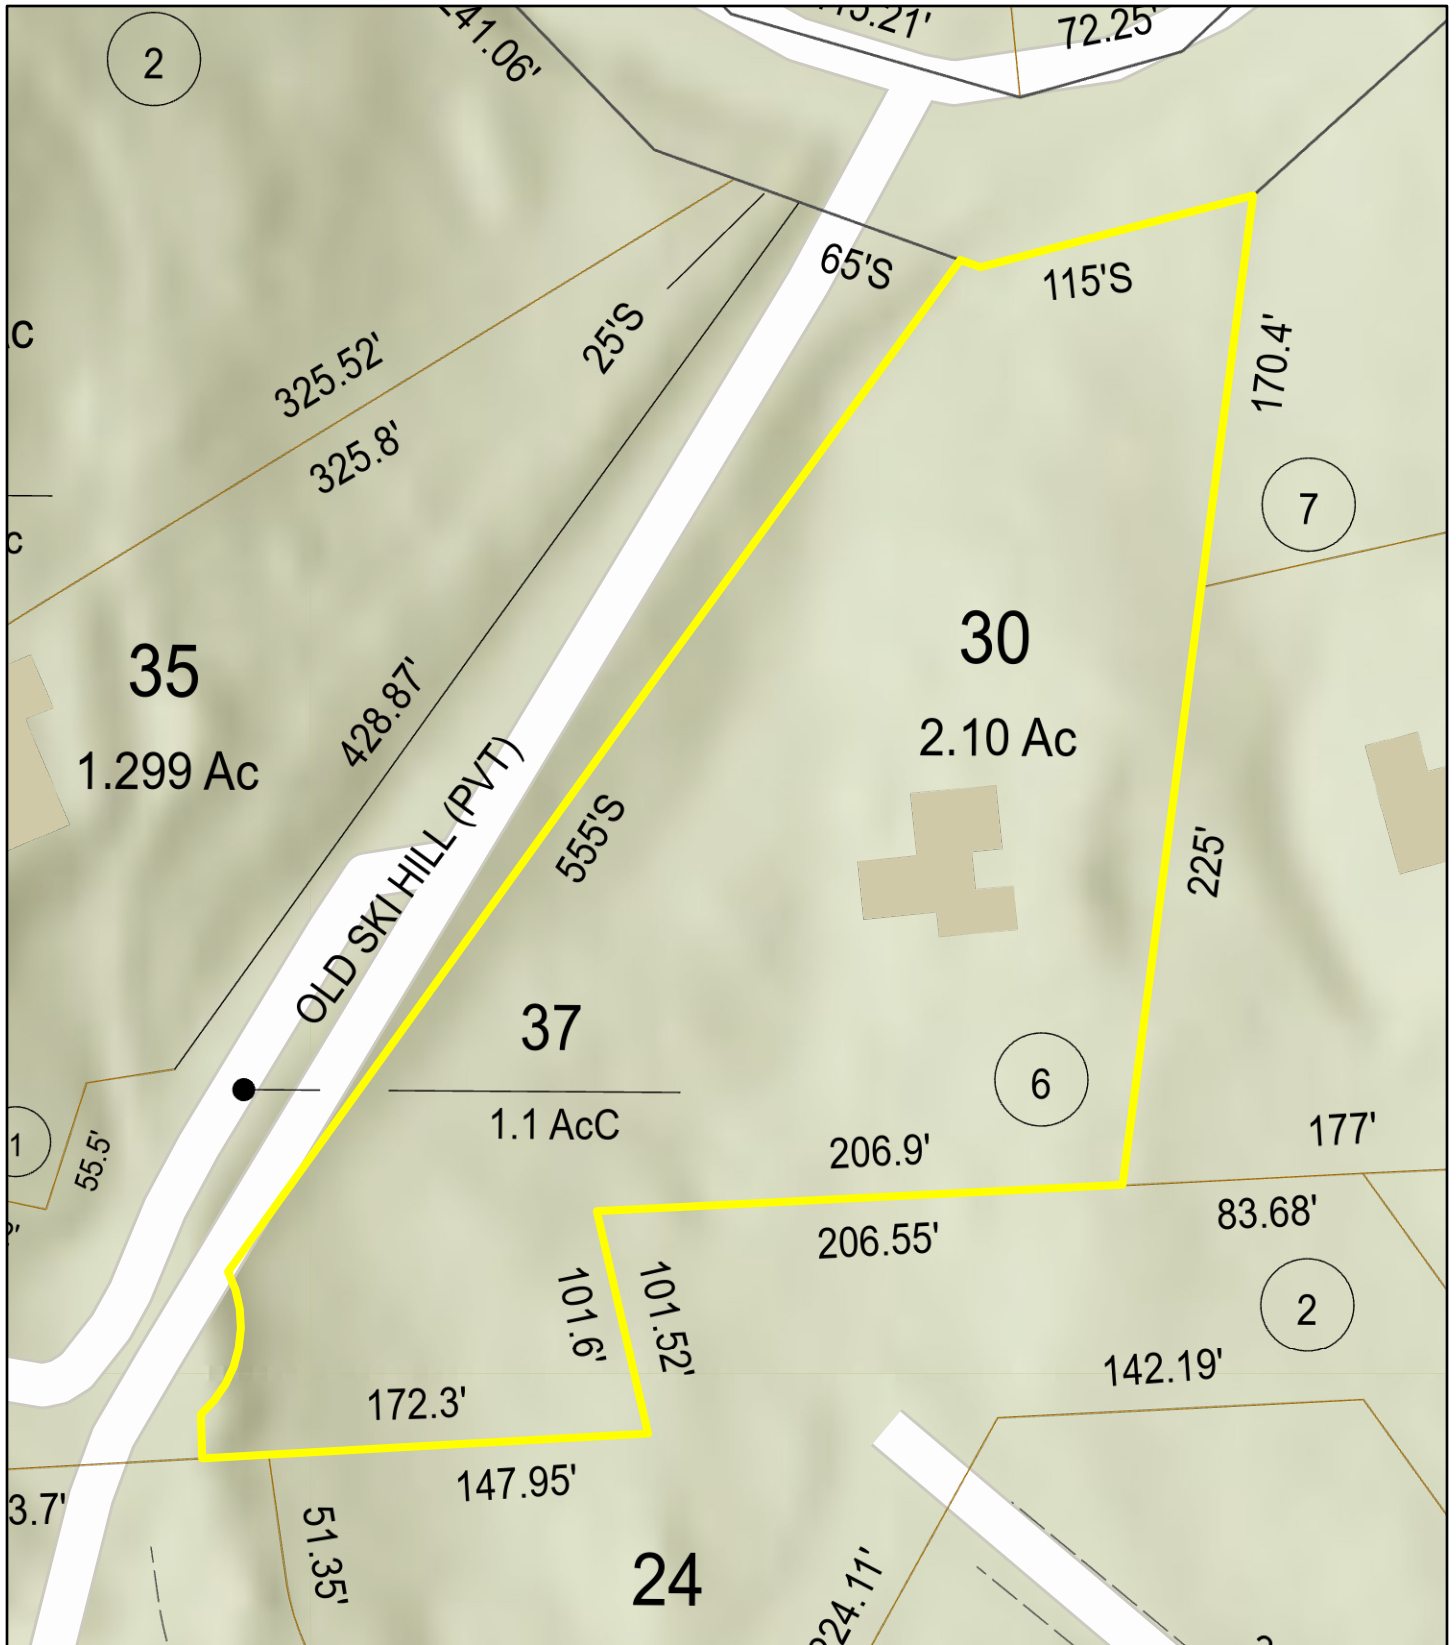

# 00145 Birch Hill Rd, Conway, NH

Map/Lot: 234-30

1 inch = 80 Feet

www.cai-tech.com

April 16, 2026

The property data available on this site is updated periodically. The Town of Conway makes no warranties with regard to its accuracy or completeness and assumes no liability associated with the use of this data.