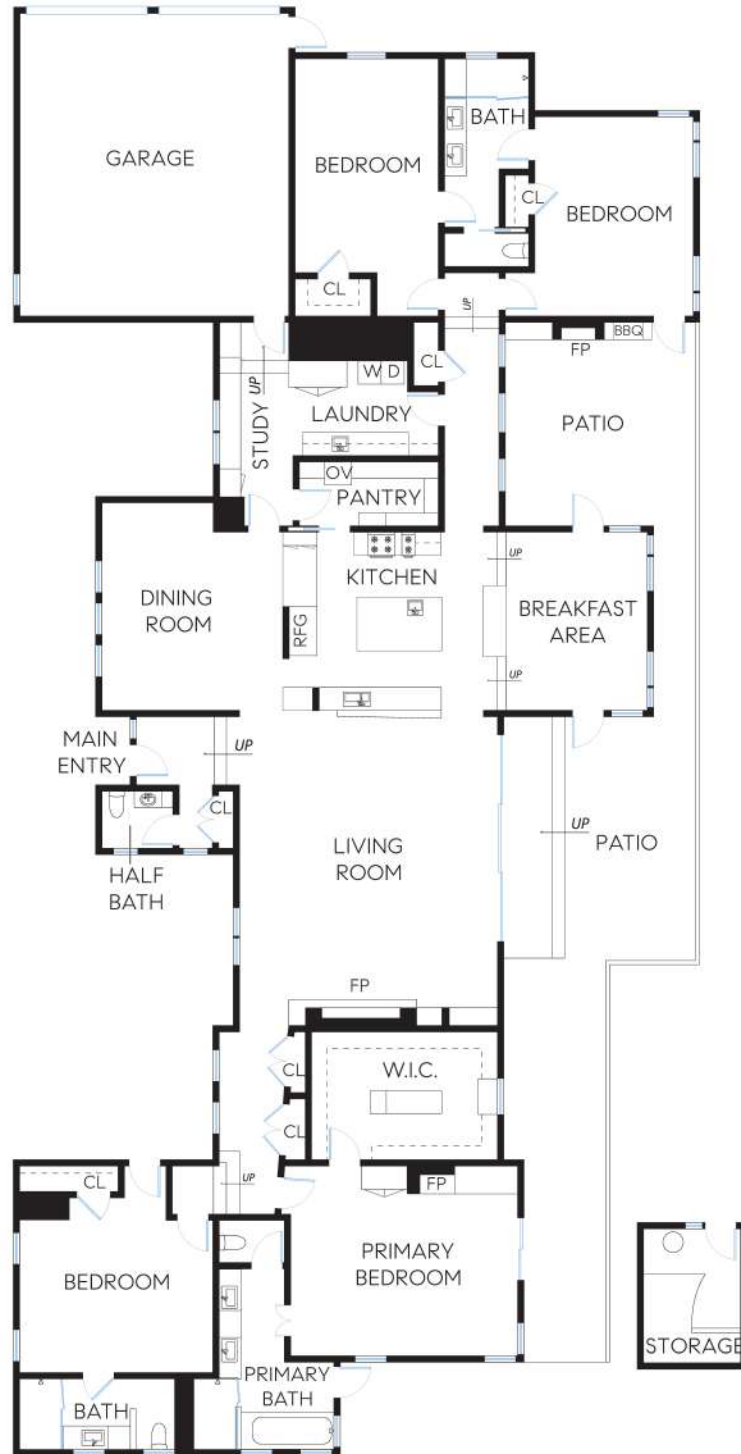

7536 Canada Vista Way

Monterey

4 BD | 3.5 BA

COMPASS

MAIN HOUSE