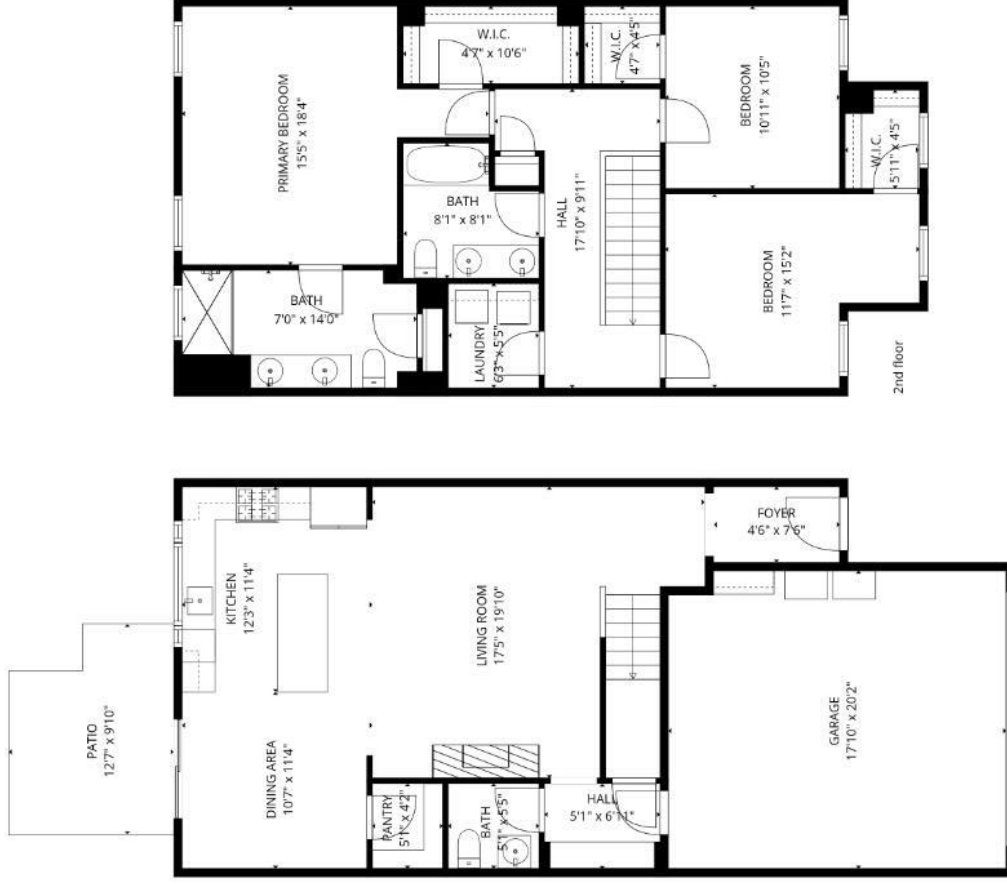

743 Creekway Dr
Fuquay Varina, NC 27526

1st floor

2nd floor

TOTAL LIVING AREA: 1,764 sq. ft
FLOOR 1: 1,010 sq. ft | FLOOR 2: 754 sq. ft
Excluded Areas: Patio: 112 sq. ft