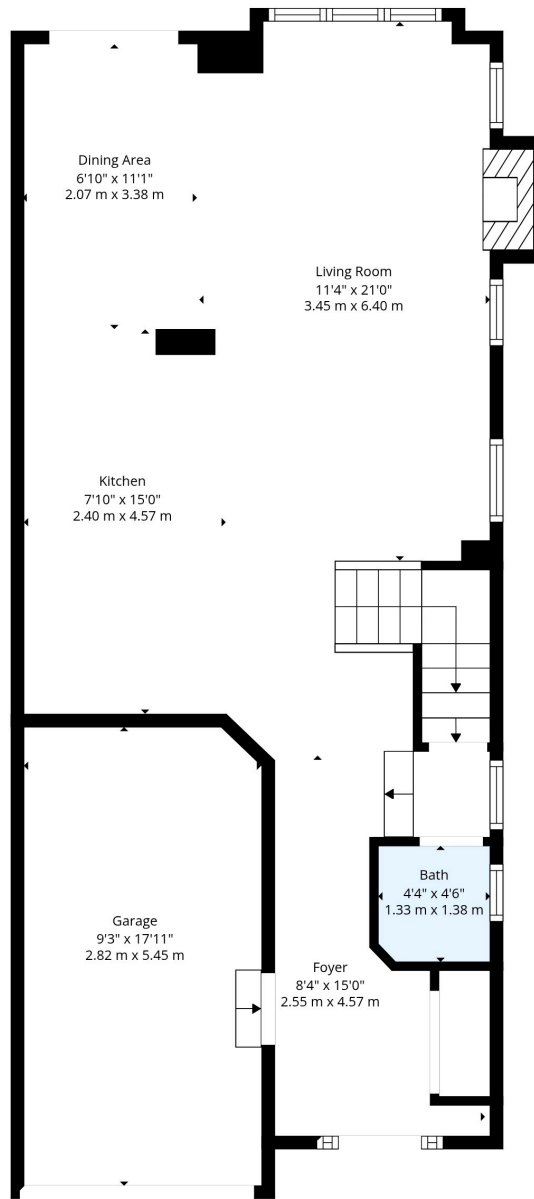

Basement

1st Floor

2nd Floor

Total: 1398 sq. Ft, 130 m2

Basement: 0 sq. Ft, 0 M2, 1st Floor: 624 sq. Ft, 58 M2, 2nd Floor: 774 sq. Ft, 72 m2

Excluded Areas: Basement: 621 sq. Ft, 58 M2, Garage: 165 sq. Ft, 15 M2, Fireplace: 7 sq. Ft, 1 M2,
Stairwell: 46 sq. Ft, 4 M2, Walls: 169 sq. Ft, 16 m2