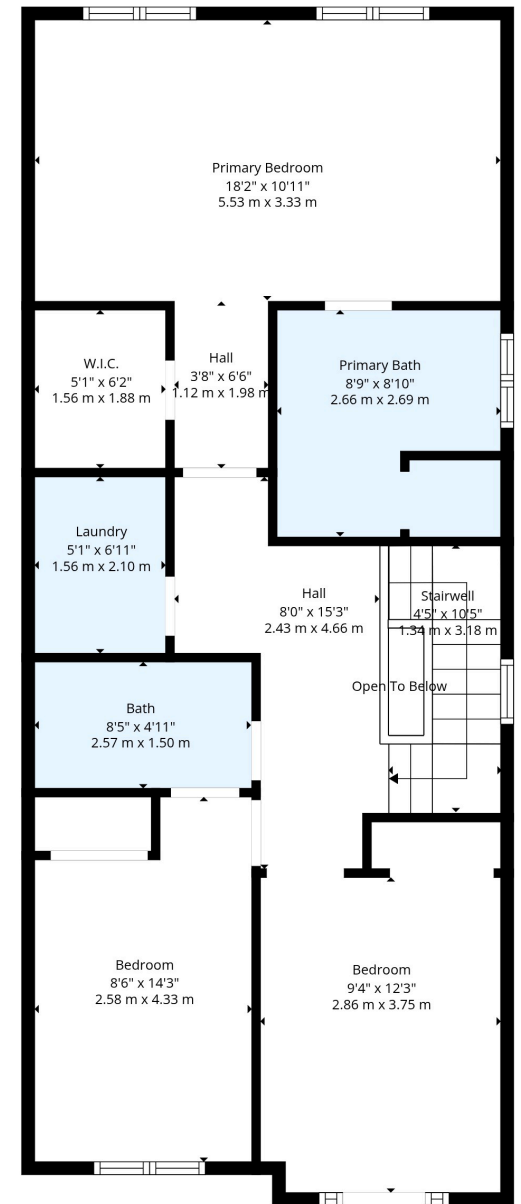

Basement

1st Floor

2nd Floor

Total: 1398 sq. Ft, 130 m2

Basement: 0 sq. Ft, 0 M2, 1st Floor: 624 sq. Ft, 58 M2, 2nd Floor: 774 sq. Ft, 72 m2

Excluded Areas: Basement: 621 sq. Ft, 58 M2, Garage: 165 sq. Ft, 15 M2, Fireplace: 7 sq. Ft, 1 M2,
Stairwell: 46 sq. Ft, 4 M2, Walls: 169 sq. Ft, 16 m2