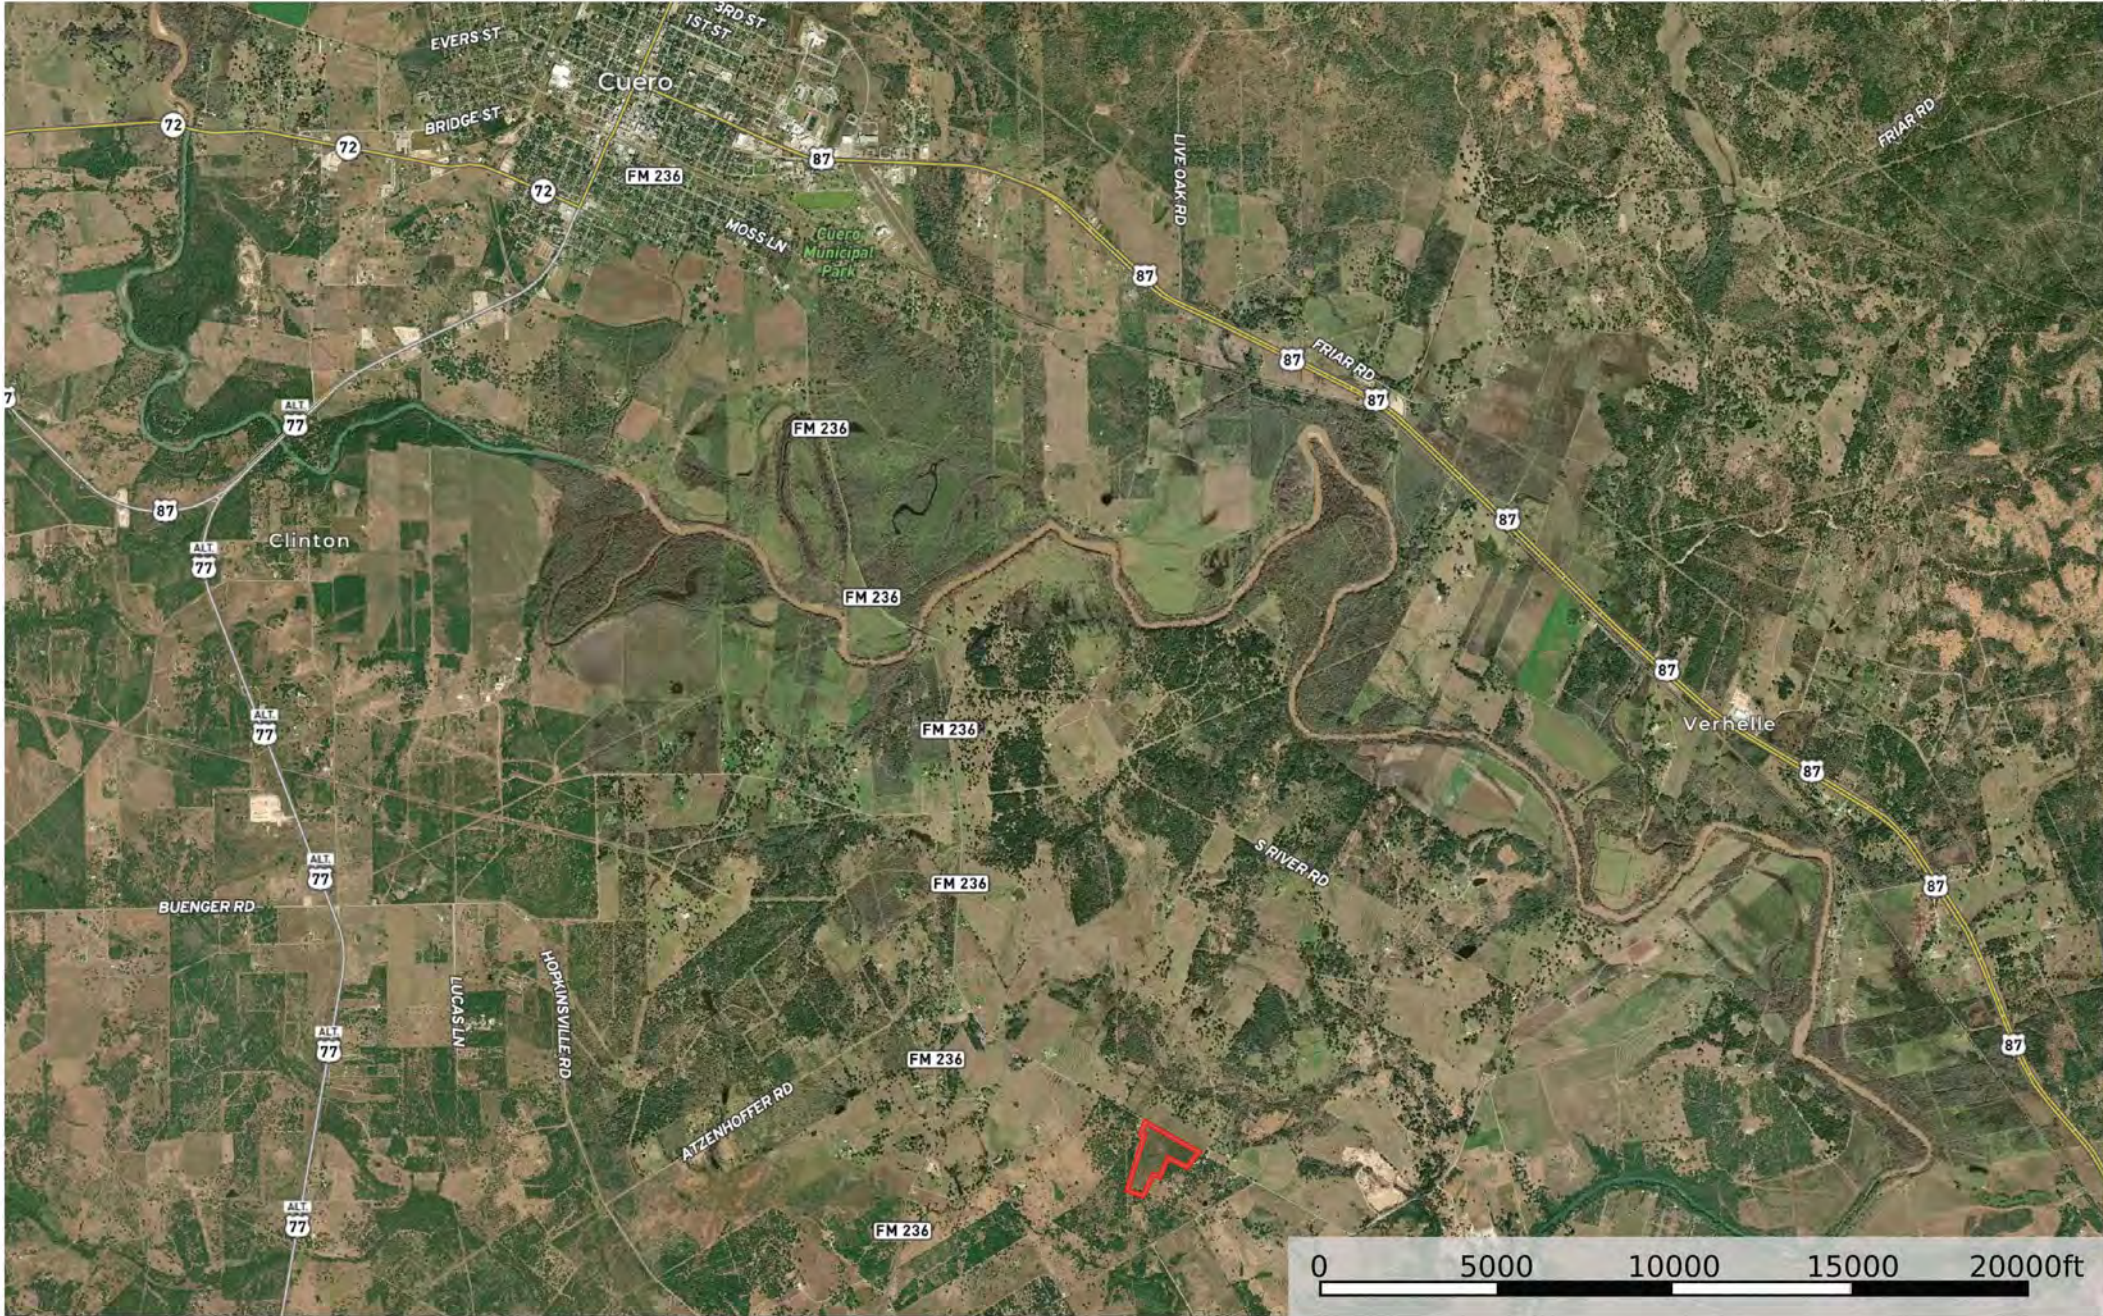

Green Dewitt Rd, Cuero, TX

DeWitt County, Texas, 32.56 AC +/-

Boundary