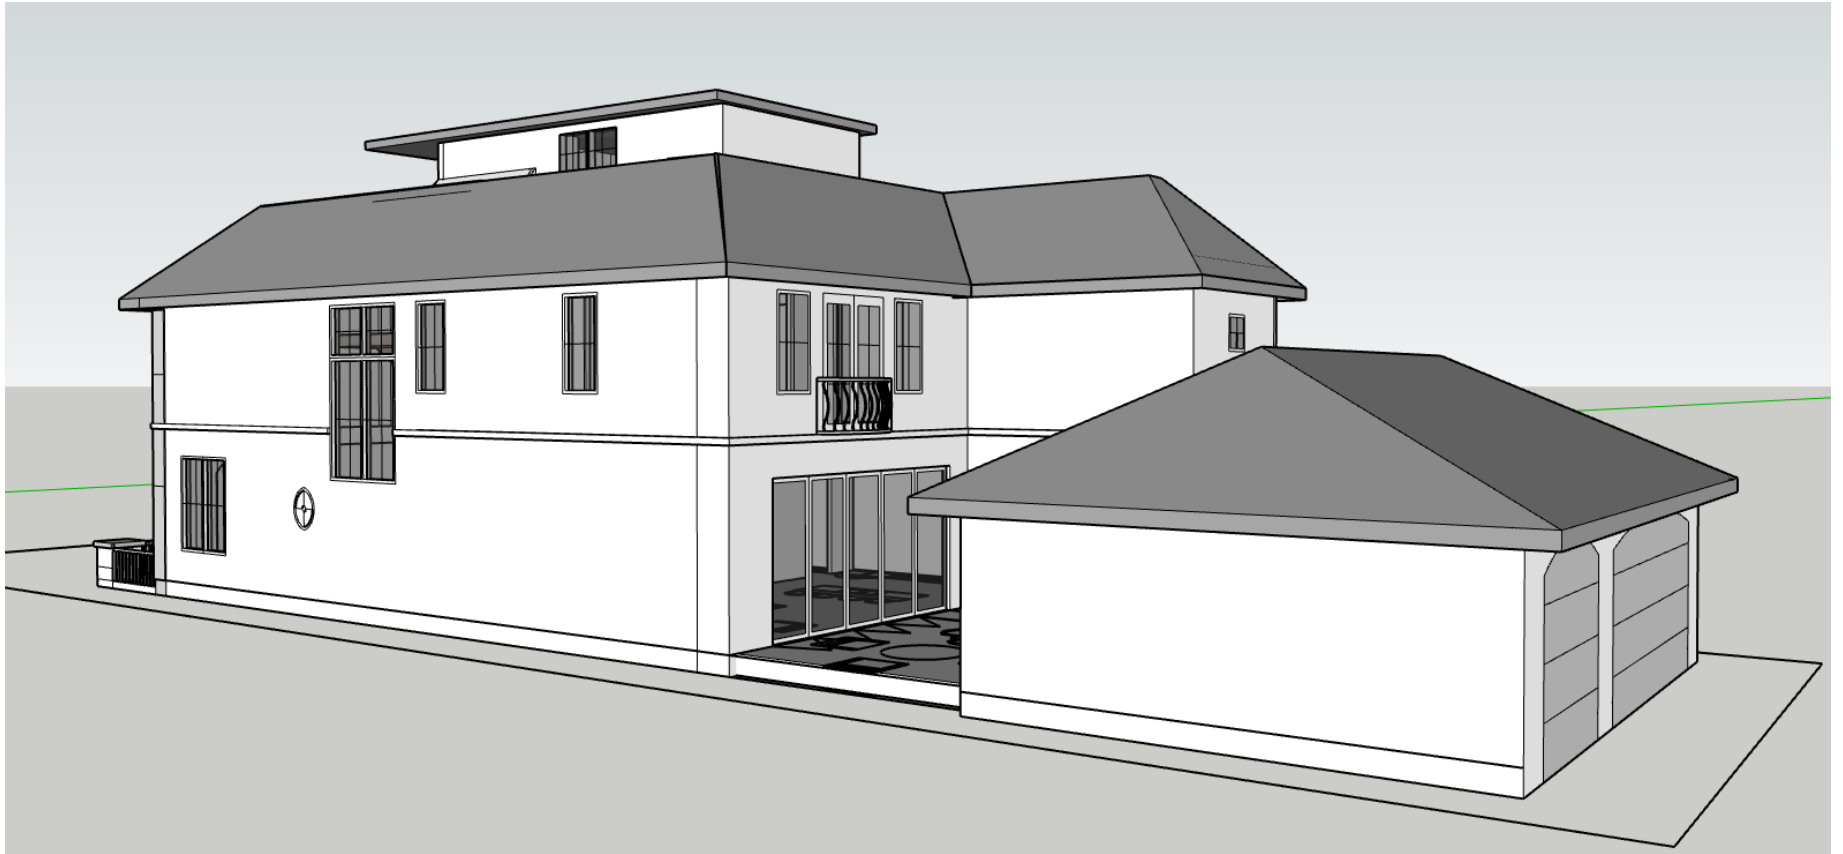

WEST

NORTH

EAST

WEST

460 ADAMS, LLC
CUSTOM RESIDENCE
460 ADAMS STREET
DENVER, CO 80206

DATE
1.4.19 CON. DOCS.

SHEET
A2.0

460 ADAMS, LLC
CUSTOM RESIDENCE

460 ADAMS STREET
DENVER, CO 80206

DATE

1.4.19

CON. DOCS.

SHEET

A2.1

329 SF THIRD FLOOR
373 SF ROOF TOP DECK

1,656 SF SECOND FLOOR