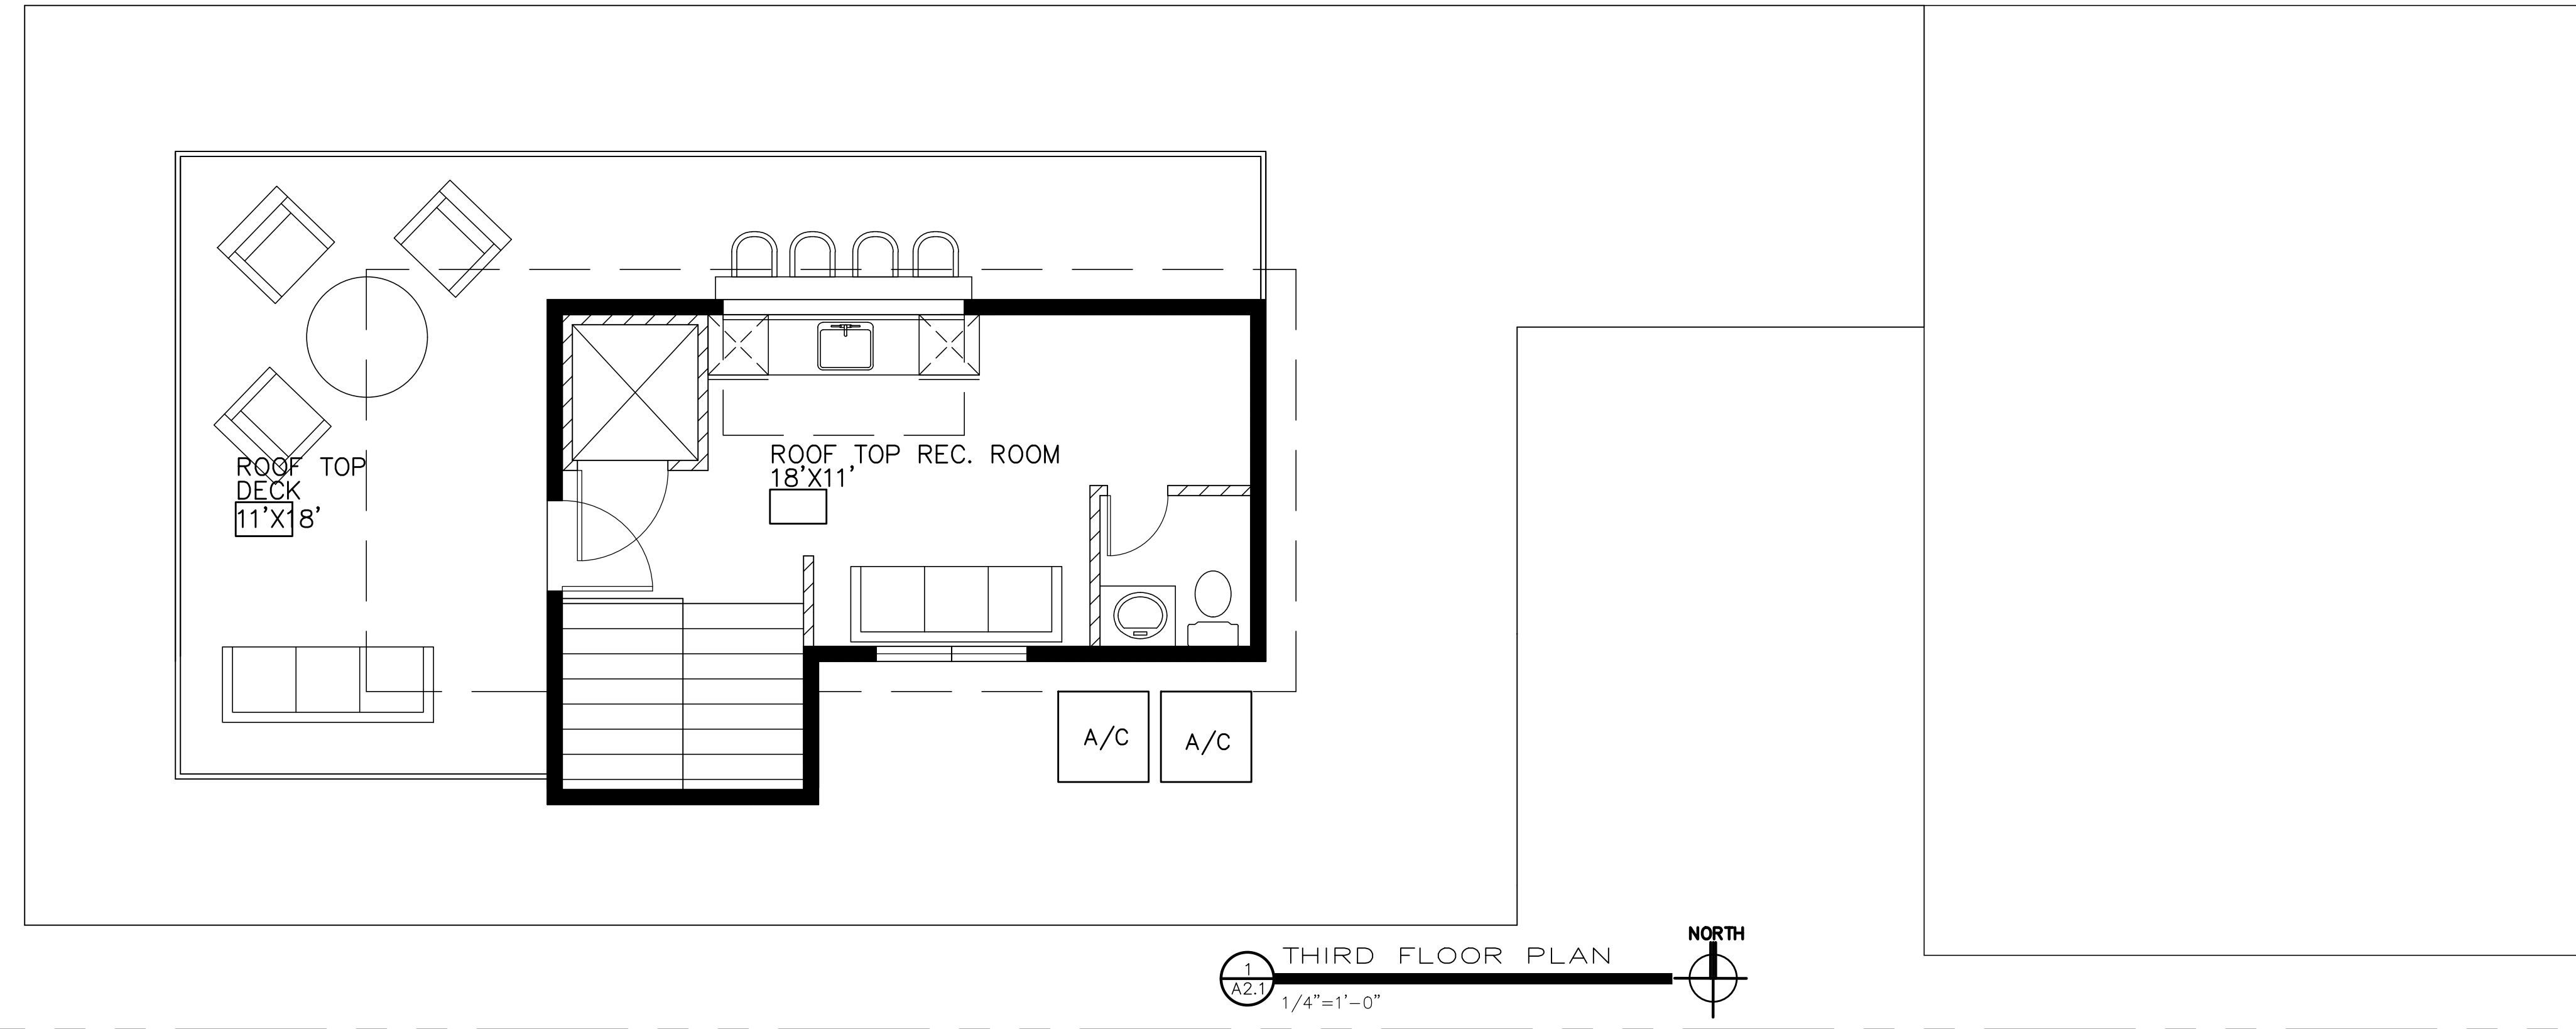

WEST

NORTH

EAST

WEST

460 ADAMS, LLC
CUSTOM RESIDENCE
460 ADAMS STREET
DENVER, CO 80206

DATE
1.4.19 CON. DOCS.

SHEET
A2.0

460 ADAMS, LLC
CUSTOM RESIDENCE

460 ADAMS STREET
DENVER, CO 80206

DATE

1.4.19

CON. DOCS.

SHEET

A2.1

329 SF THIRD FLOOR
373 SF ROOF TOP DECK

1,656 SF SECOND FLOOR