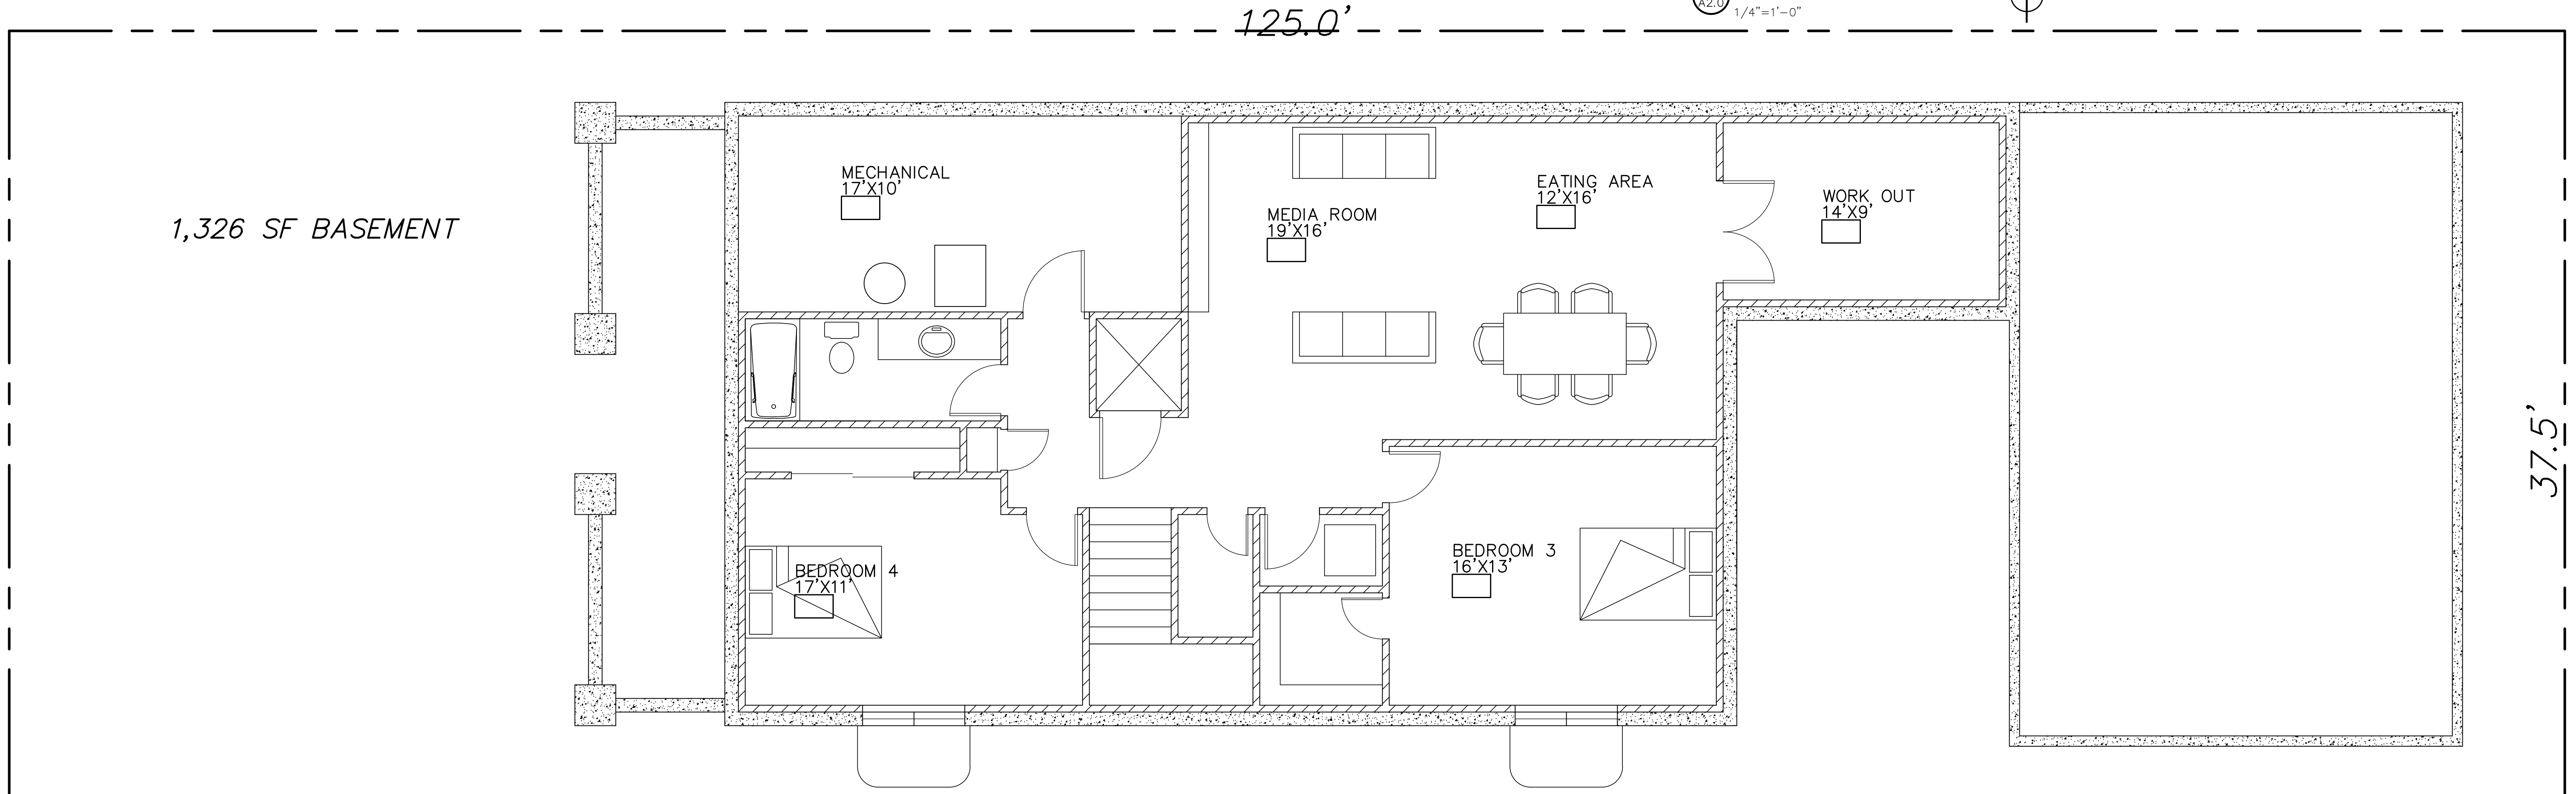

WEST

NORTH

EAST

WEST

460 ADAMS, LLC
CUSTOM RESIDENCE
460 ADAMS STREET
DENVER, CO 80206

DATE
1.4.19 CON. DOCS.

SHEET
A2.0

460 ADAMS, LLC
CUSTOM RESIDENCE

460 ADAMS STREET
DENVER, CO 80206

DATE

1.4.19

CON. DOCS.

SHEET

A2.1

329 SF THIRD FLOOR
373 SF ROOF TOP DECK

1,656 SF SECOND FLOOR