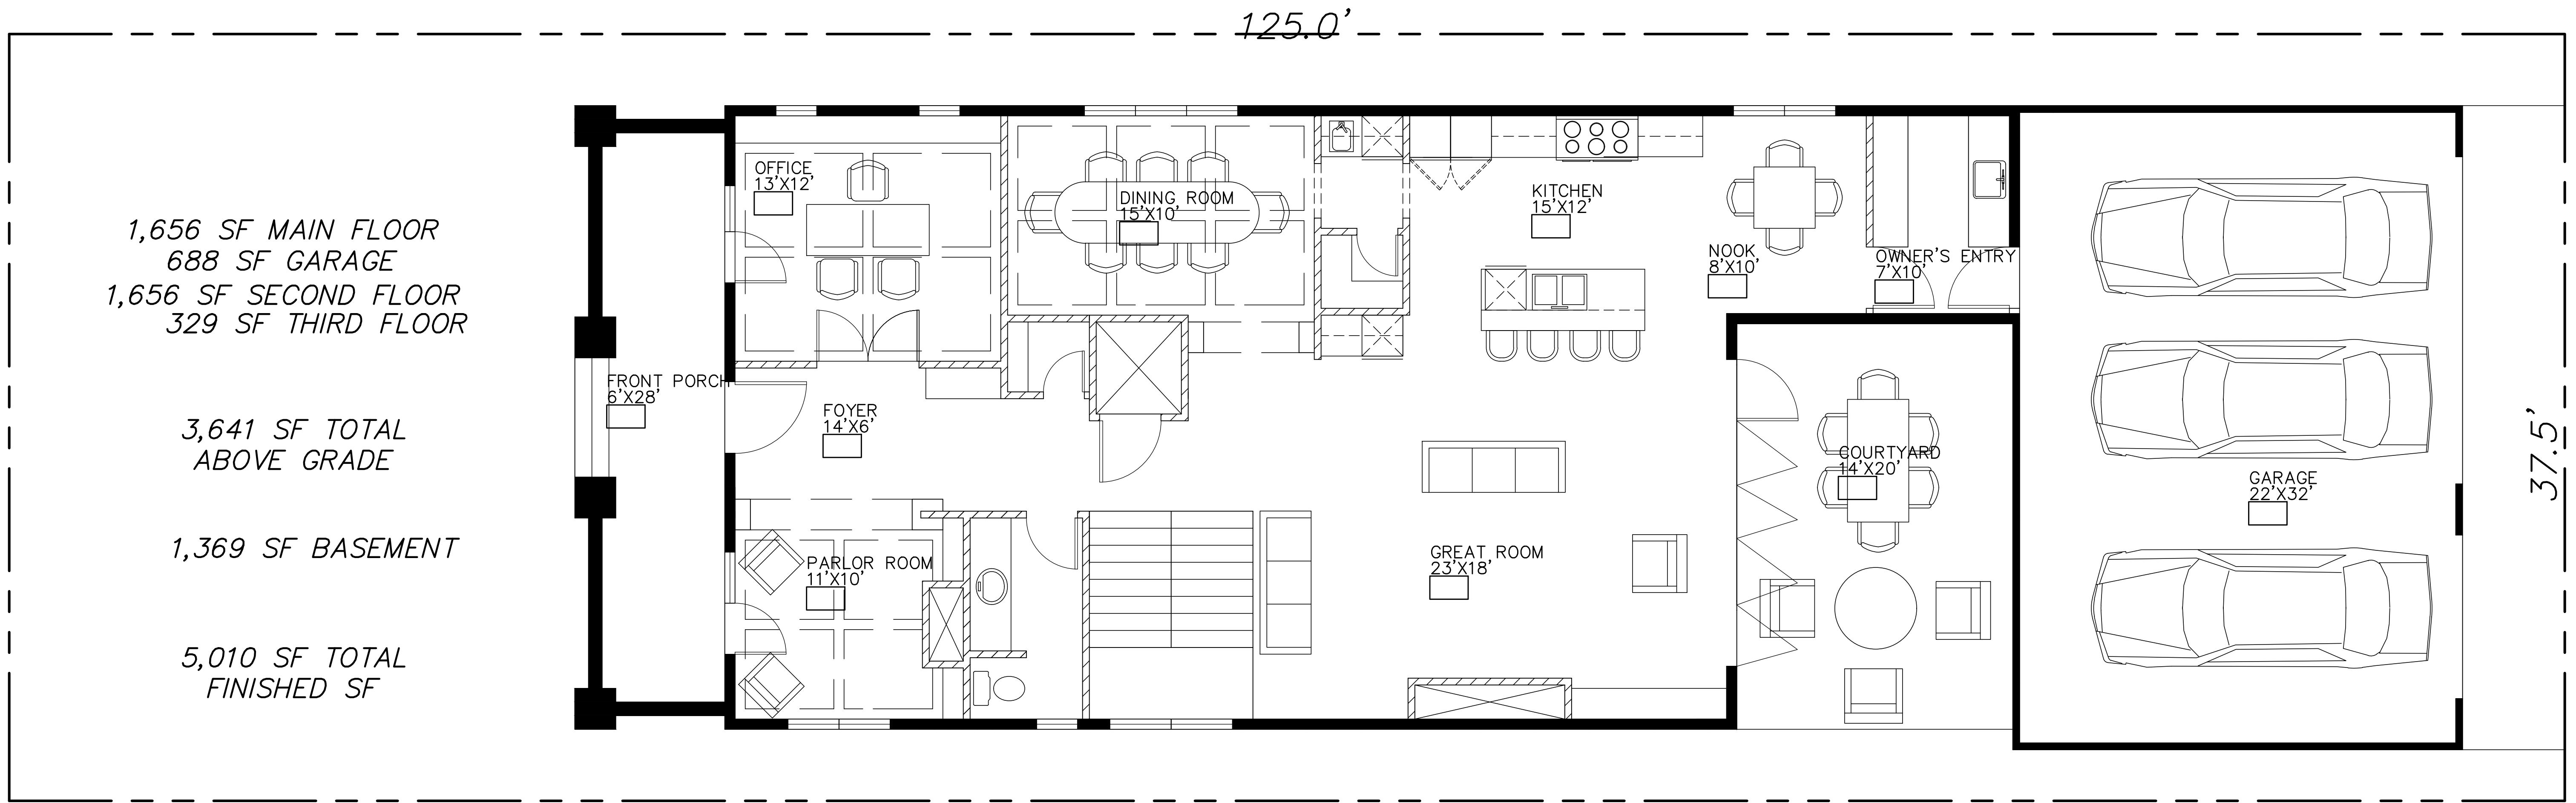

WEST

NORTH

EAST

WEST

460 ADAMS, LLC
CUSTOM RESIDENCE
460 ADAMS STREET
DENVER, CO 80206

DATE
1.4.19 CON. DOCS.

SHEET
A2.0

460 ADAMS, LLC
CUSTOM RESIDENCE

460 ADAMS STREET
DENVER, CO 80206

DATE

1.4.19

CON. DOCS.

SHEET

A2.1

329 SF THIRD FLOOR
373 SF ROOF TOP DECK

1,656 SF SECOND FLOOR