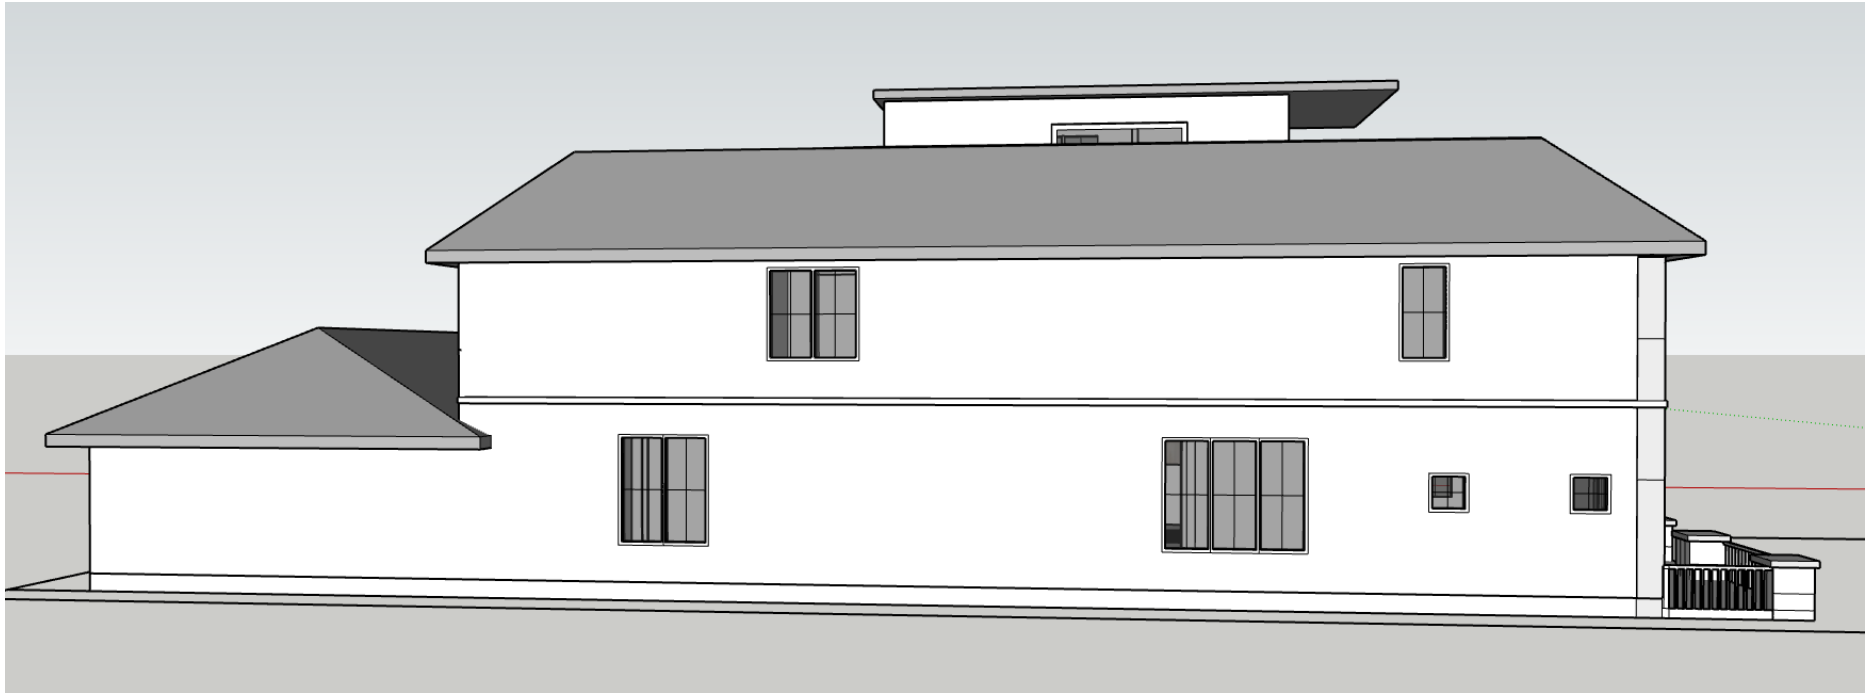

WEST

NORTH

EAST

WEST

460 ADAMS, LLC
CUSTOM RESIDENCE
460 ADAMS STREET
DENVER, CO 80206

DATE
1.4.19 CON. DOCS.

SHEET
A2.0

460 ADAMS, LLC
CUSTOM RESIDENCE

460 ADAMS STREET
DENVER, CO 80206

DATE

1.4.19

CON. DOCS.

SHEET

A2.1

329 SF THIRD FLOOR
373 SF ROOF TOP DECK

1,656 SF SECOND FLOOR