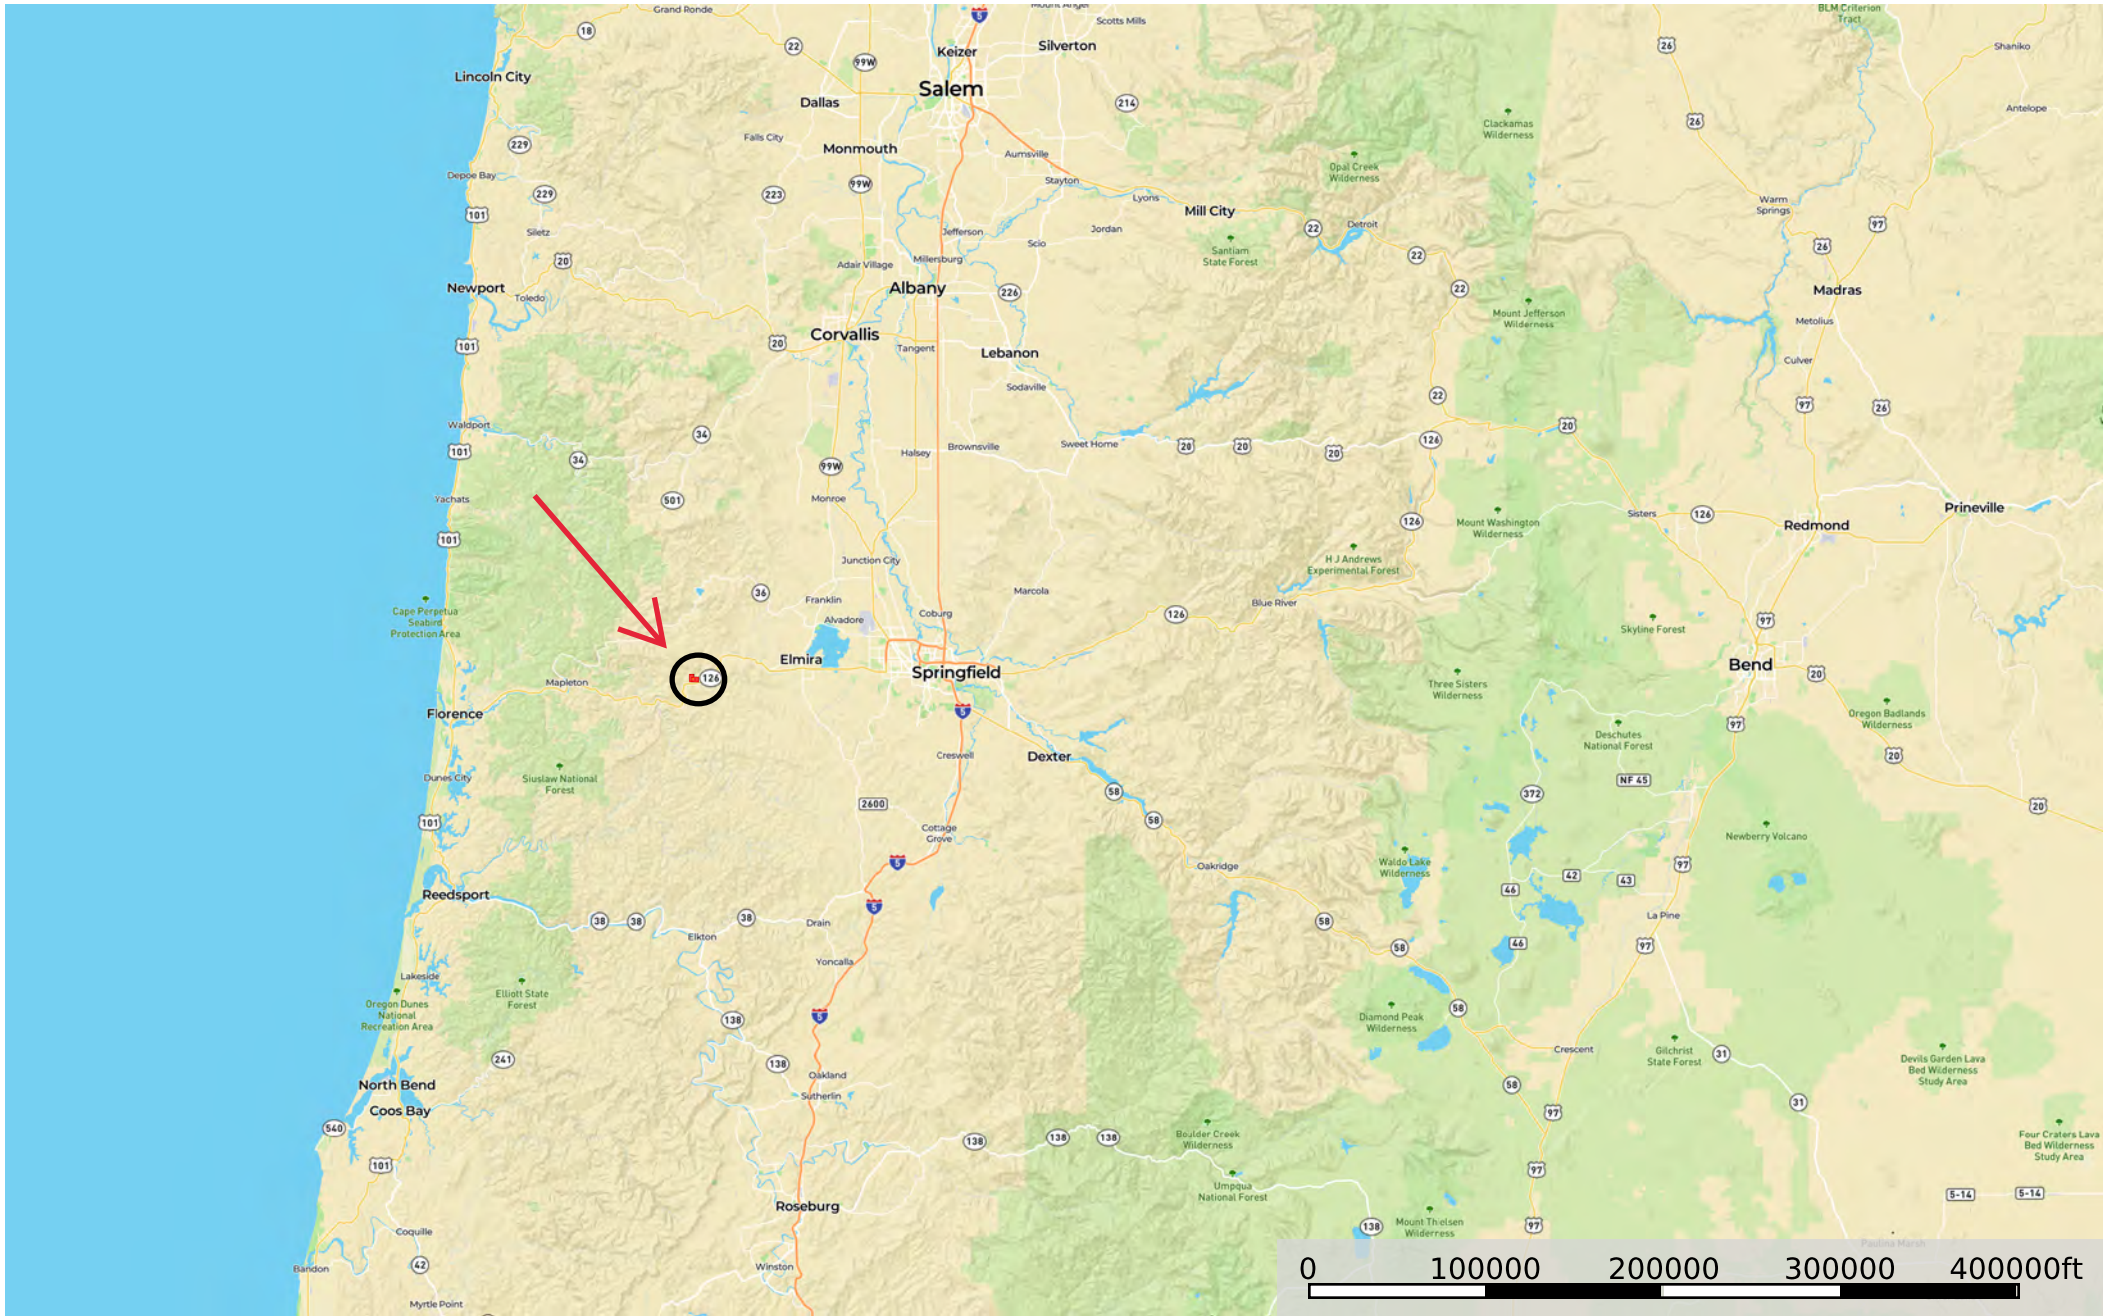

# Nelson Mtn Meadows

Lane County, OR - 150 AC +/-

 Boundary

# Nelson Mtn Meadows

Lane County, OR - 150 AC +/-

 Boundary

Nelson Mtn Meadows  
Lane County, OR - 150 AC +/-

 Boundary