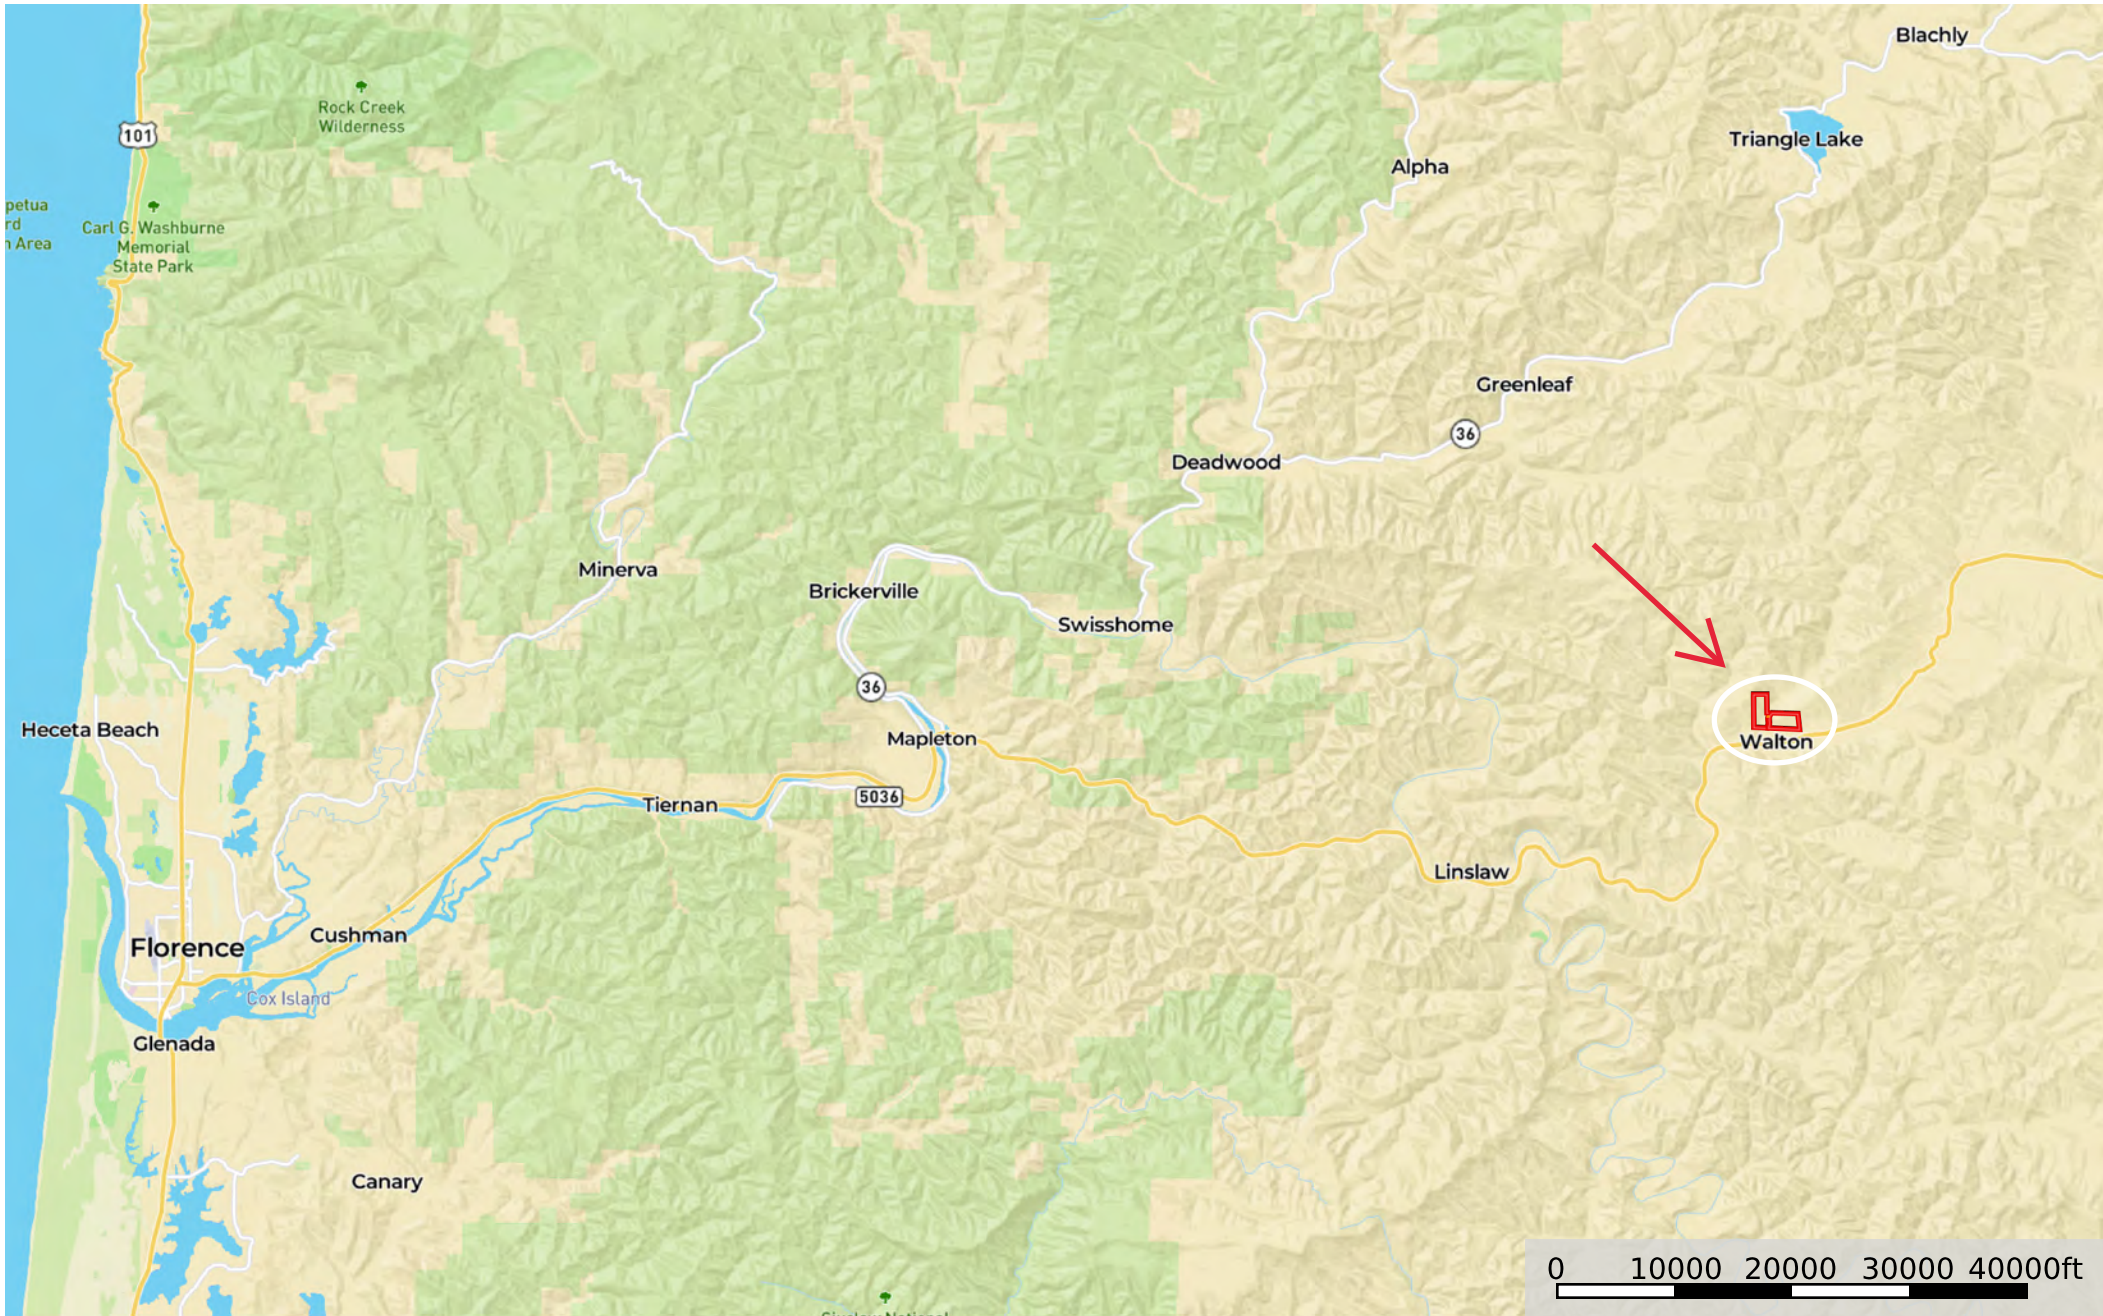

# Nelson Mtn Meadows

Lane County, OR - 150 AC +/-

 Boundary

# Nelson Mtn Meadows

Lane County, OR - 150 AC +/-

 Boundary

Nelson Mtn Meadows  
Lane County, OR - 150 AC +/-

 Boundary