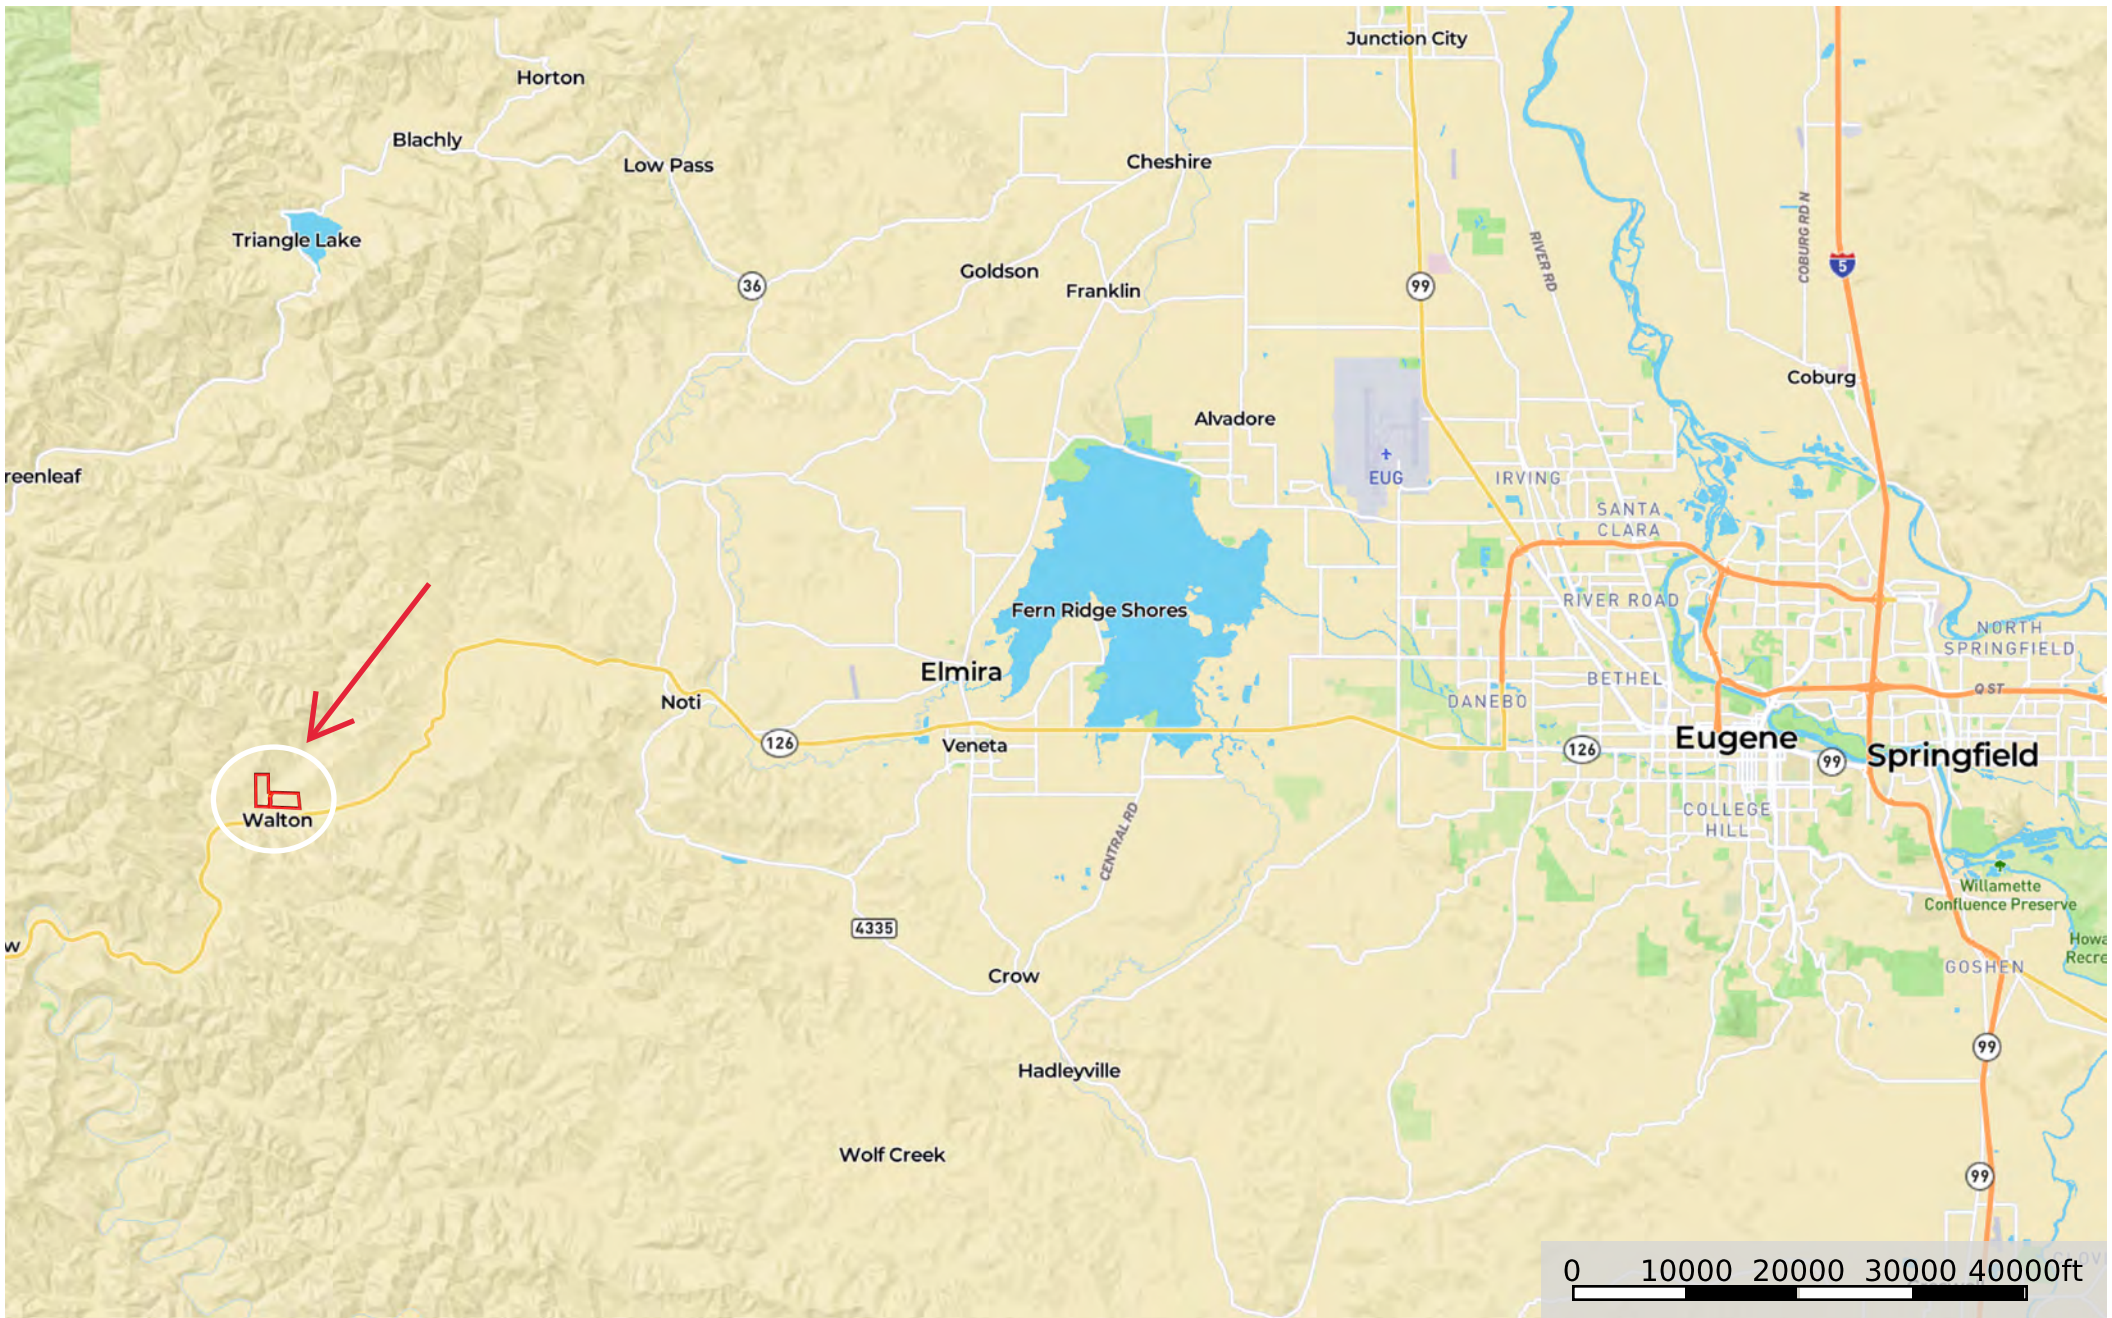

# Nelson Mtn Meadows

Lane County, OR - 150 AC +/-

 Boundary

# Nelson Mtn Meadows

Lane County, OR - 150 AC +/-

 Boundary

Nelson Mtn Meadows  
Lane County, OR - 150 AC +/-

 Boundary