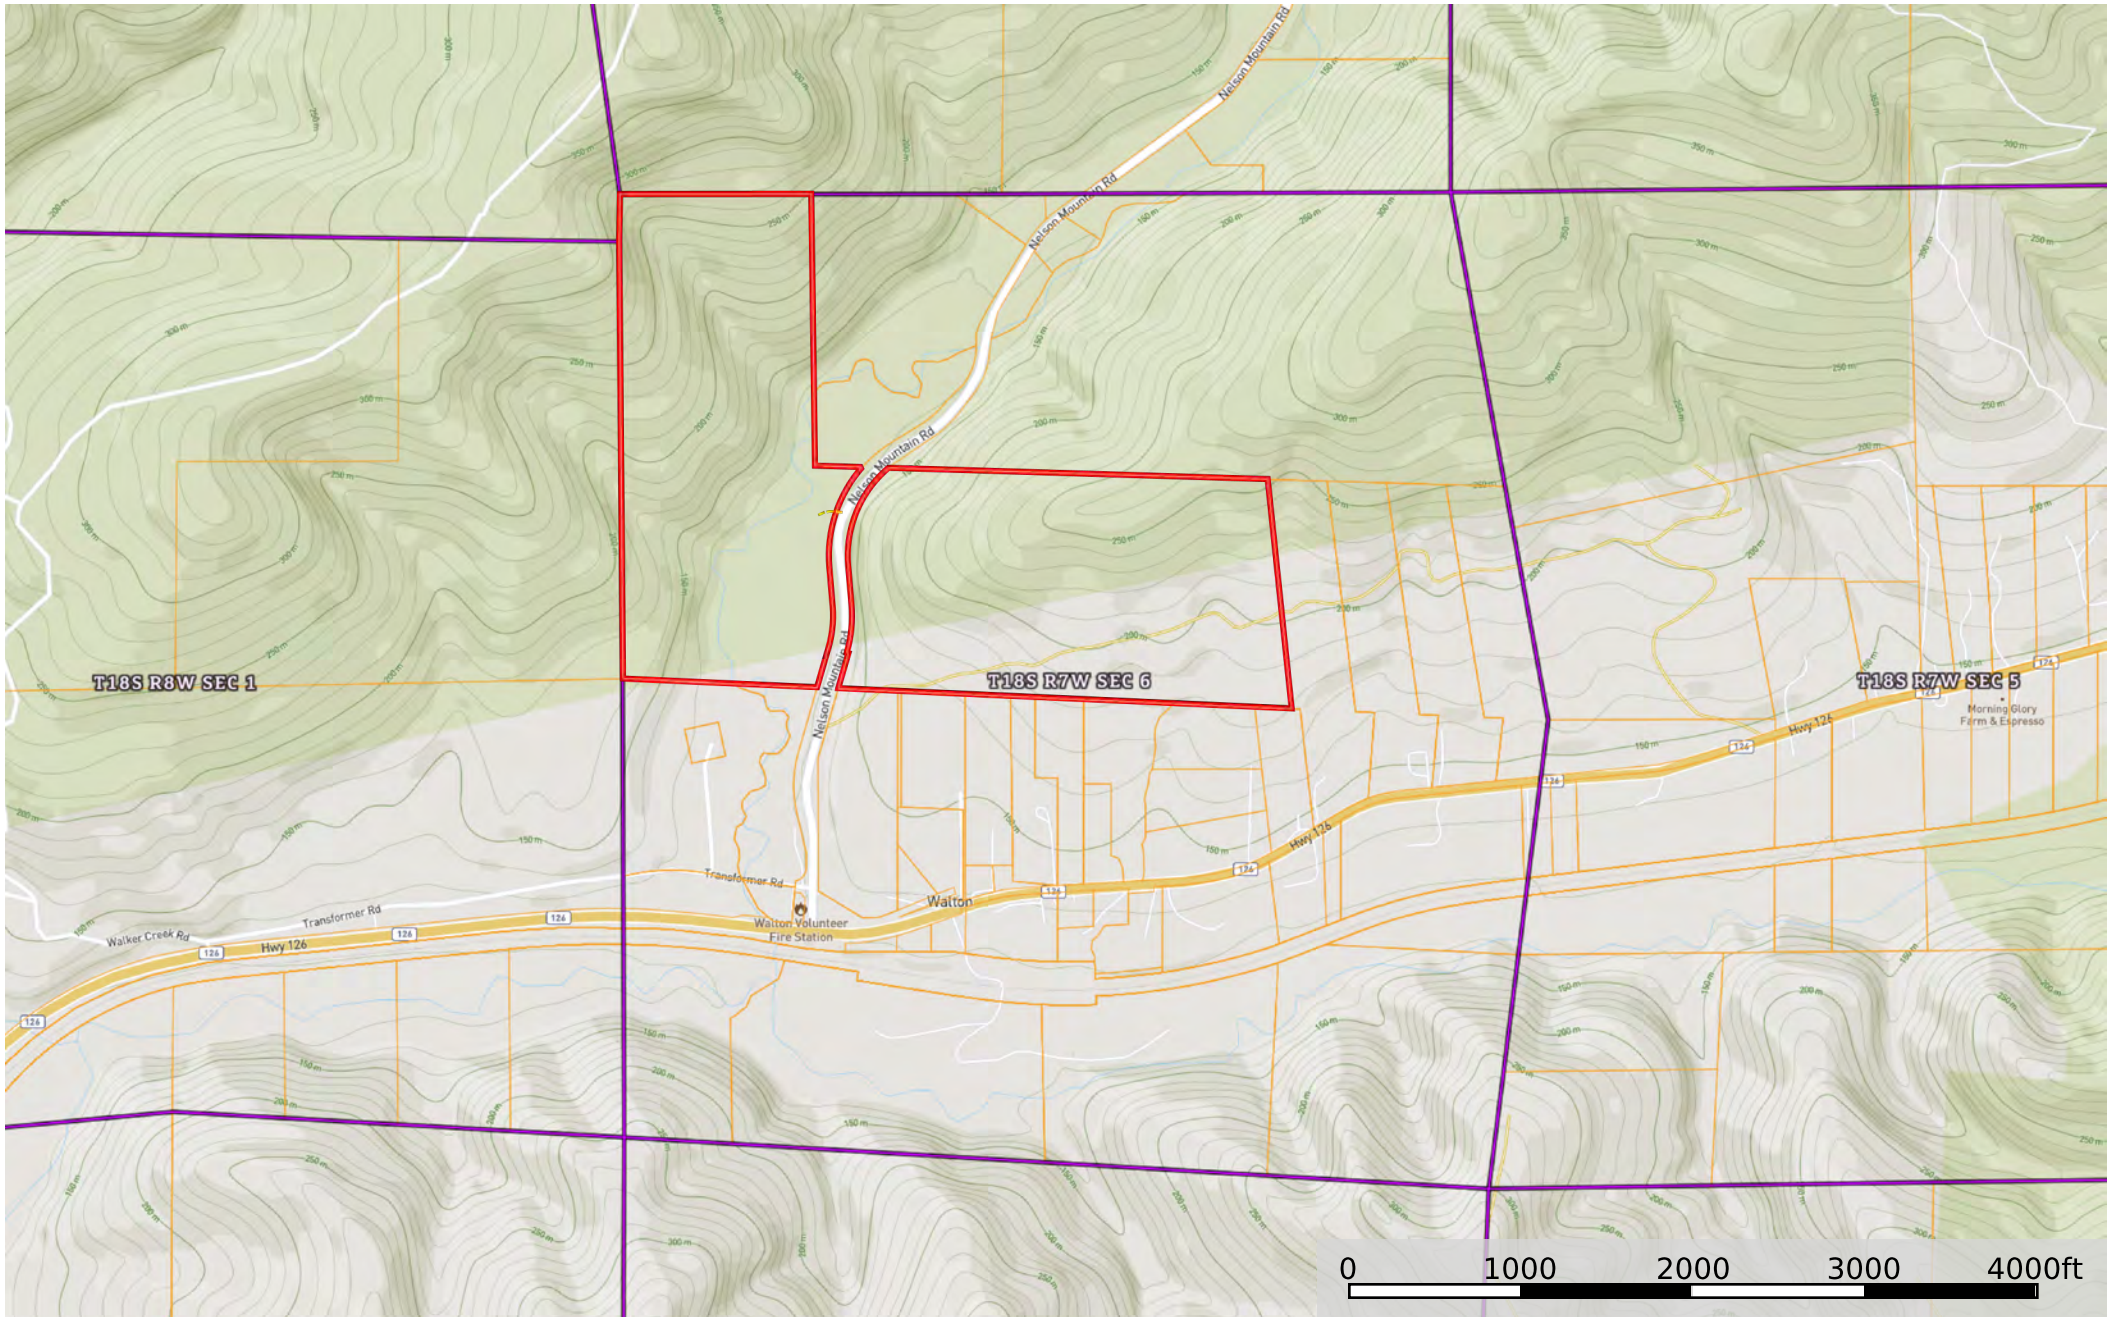

# Nelson Mtn Meadows

Lane County, OR - 150 AC +/-

 Boundary

# Nelson Mtn Meadows

Lane County, OR - 150 AC +/-

 Boundary

Nelson Mtn Meadows  
Lane County, OR - 150 AC +/-

 Boundary