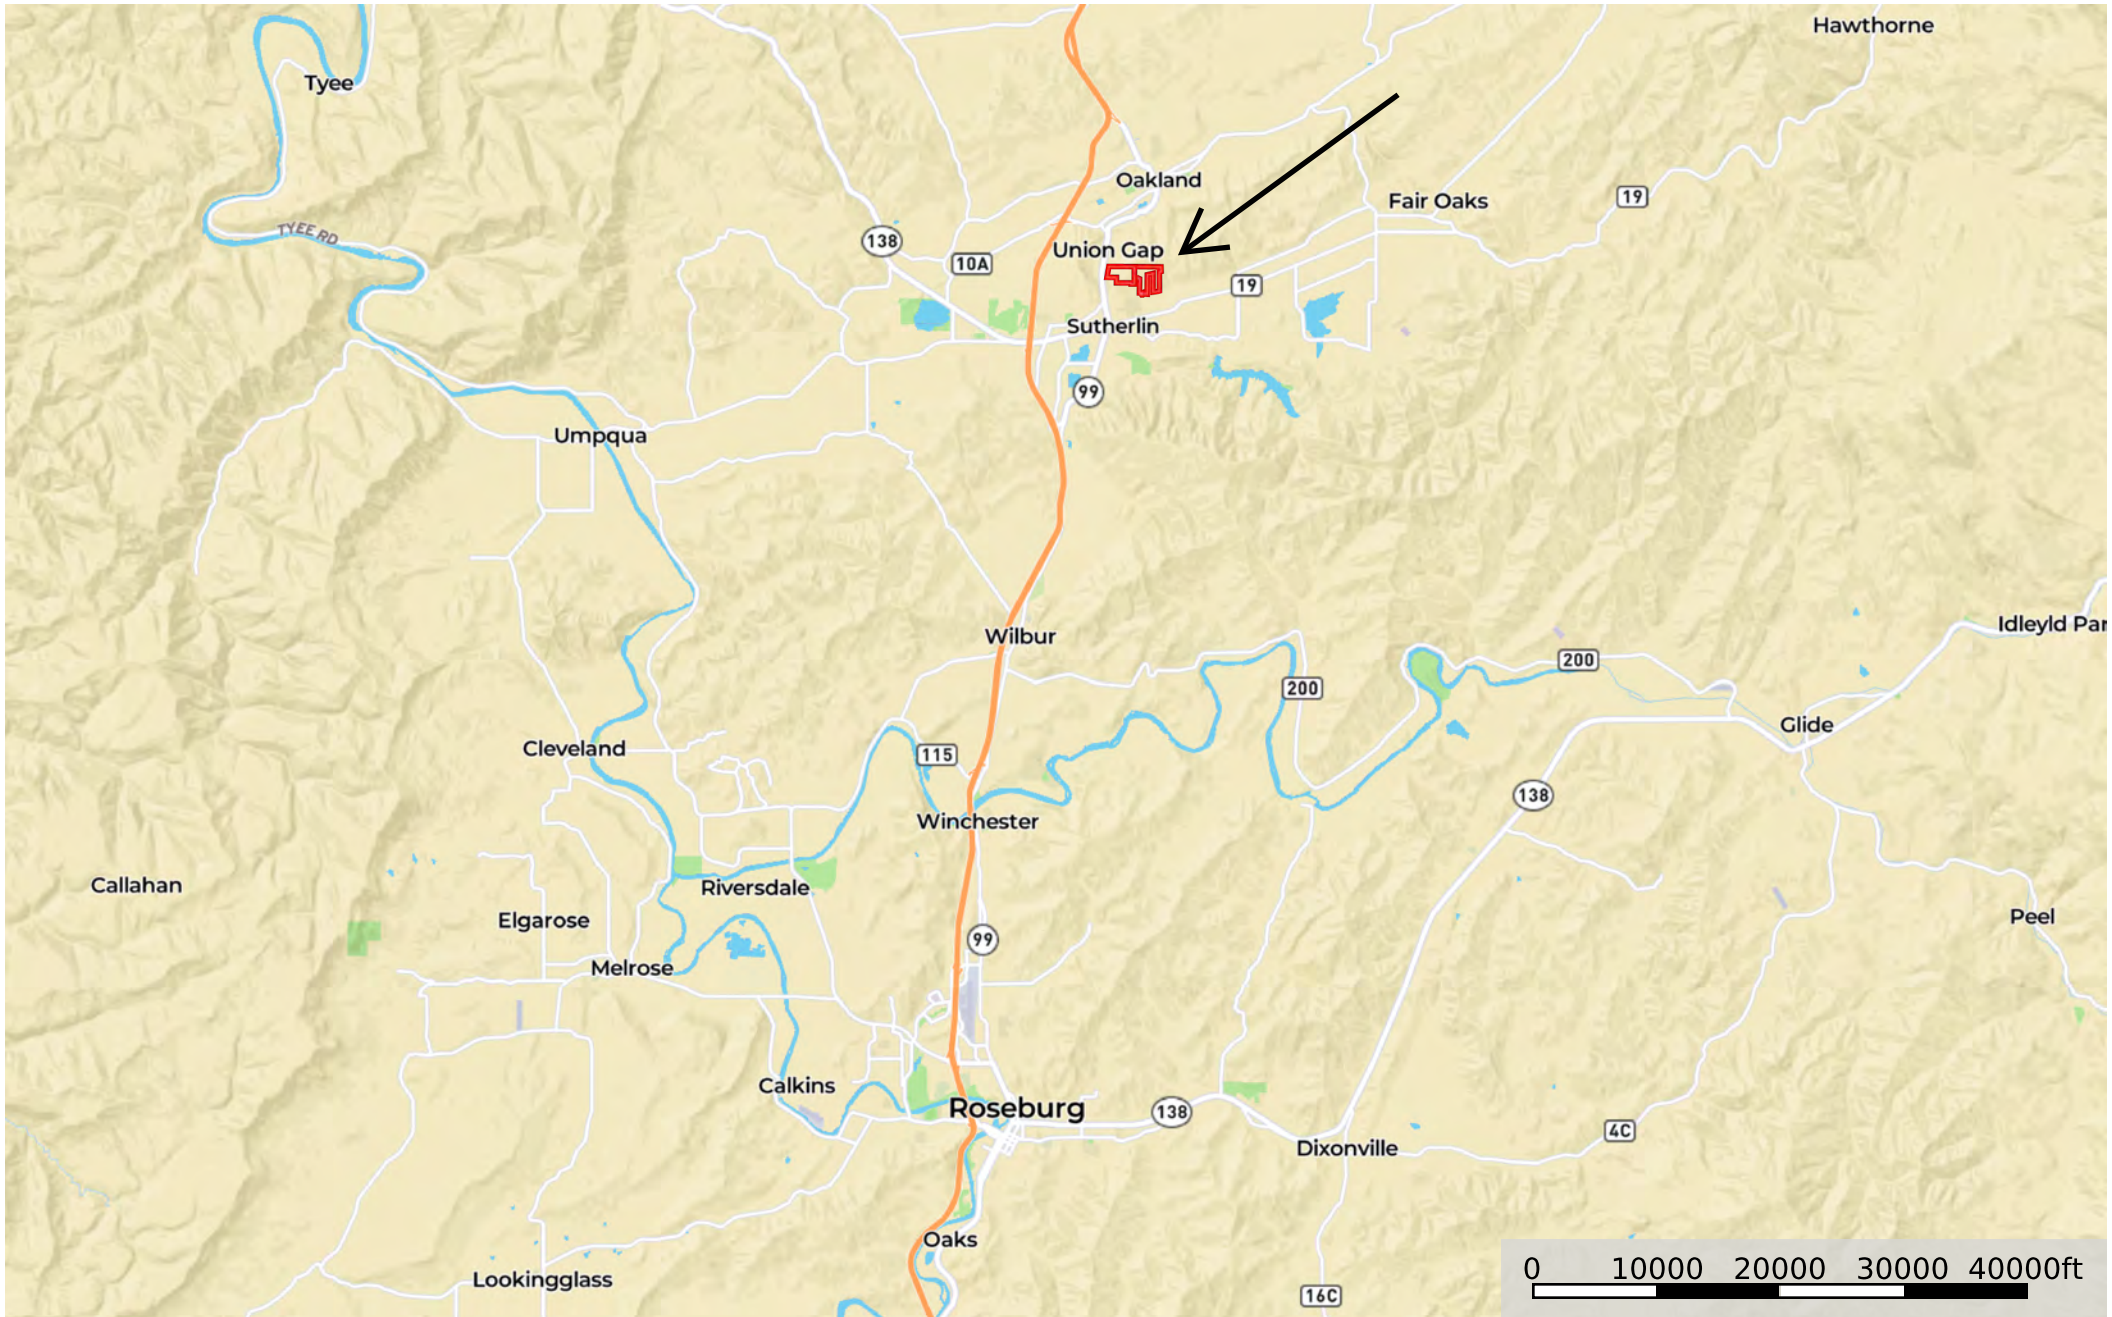

# SUTHERLIN HEIGHTS

Douglas County, OR - 129.43 AC ±

 Boundary