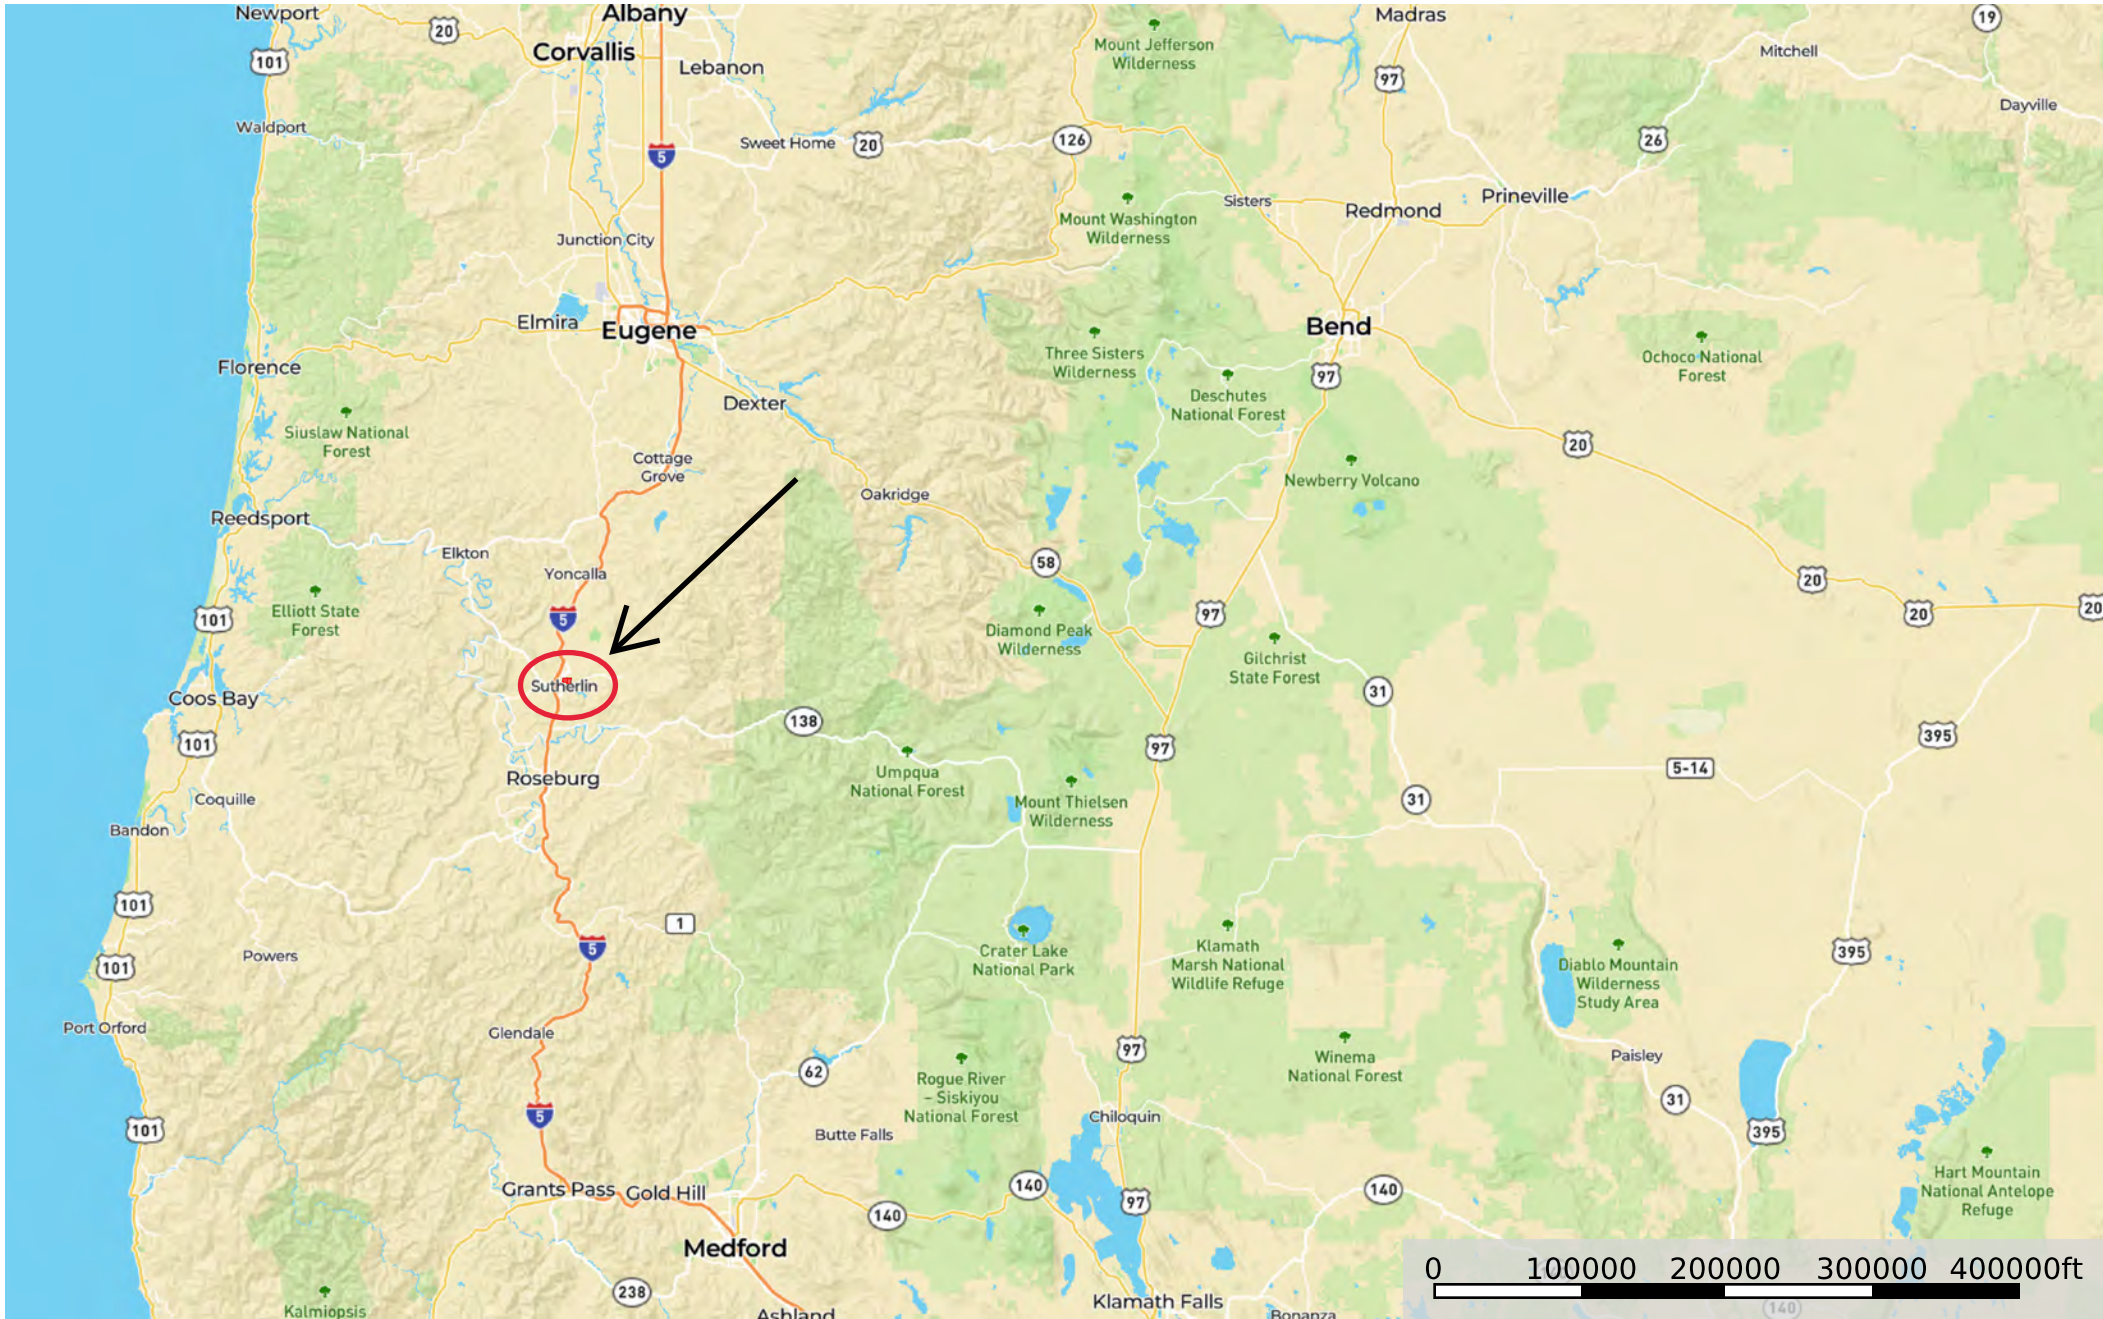

# SUTHERLIN HEIGHTS

Douglas County, OR - 129.43 AC ±

 Boundary