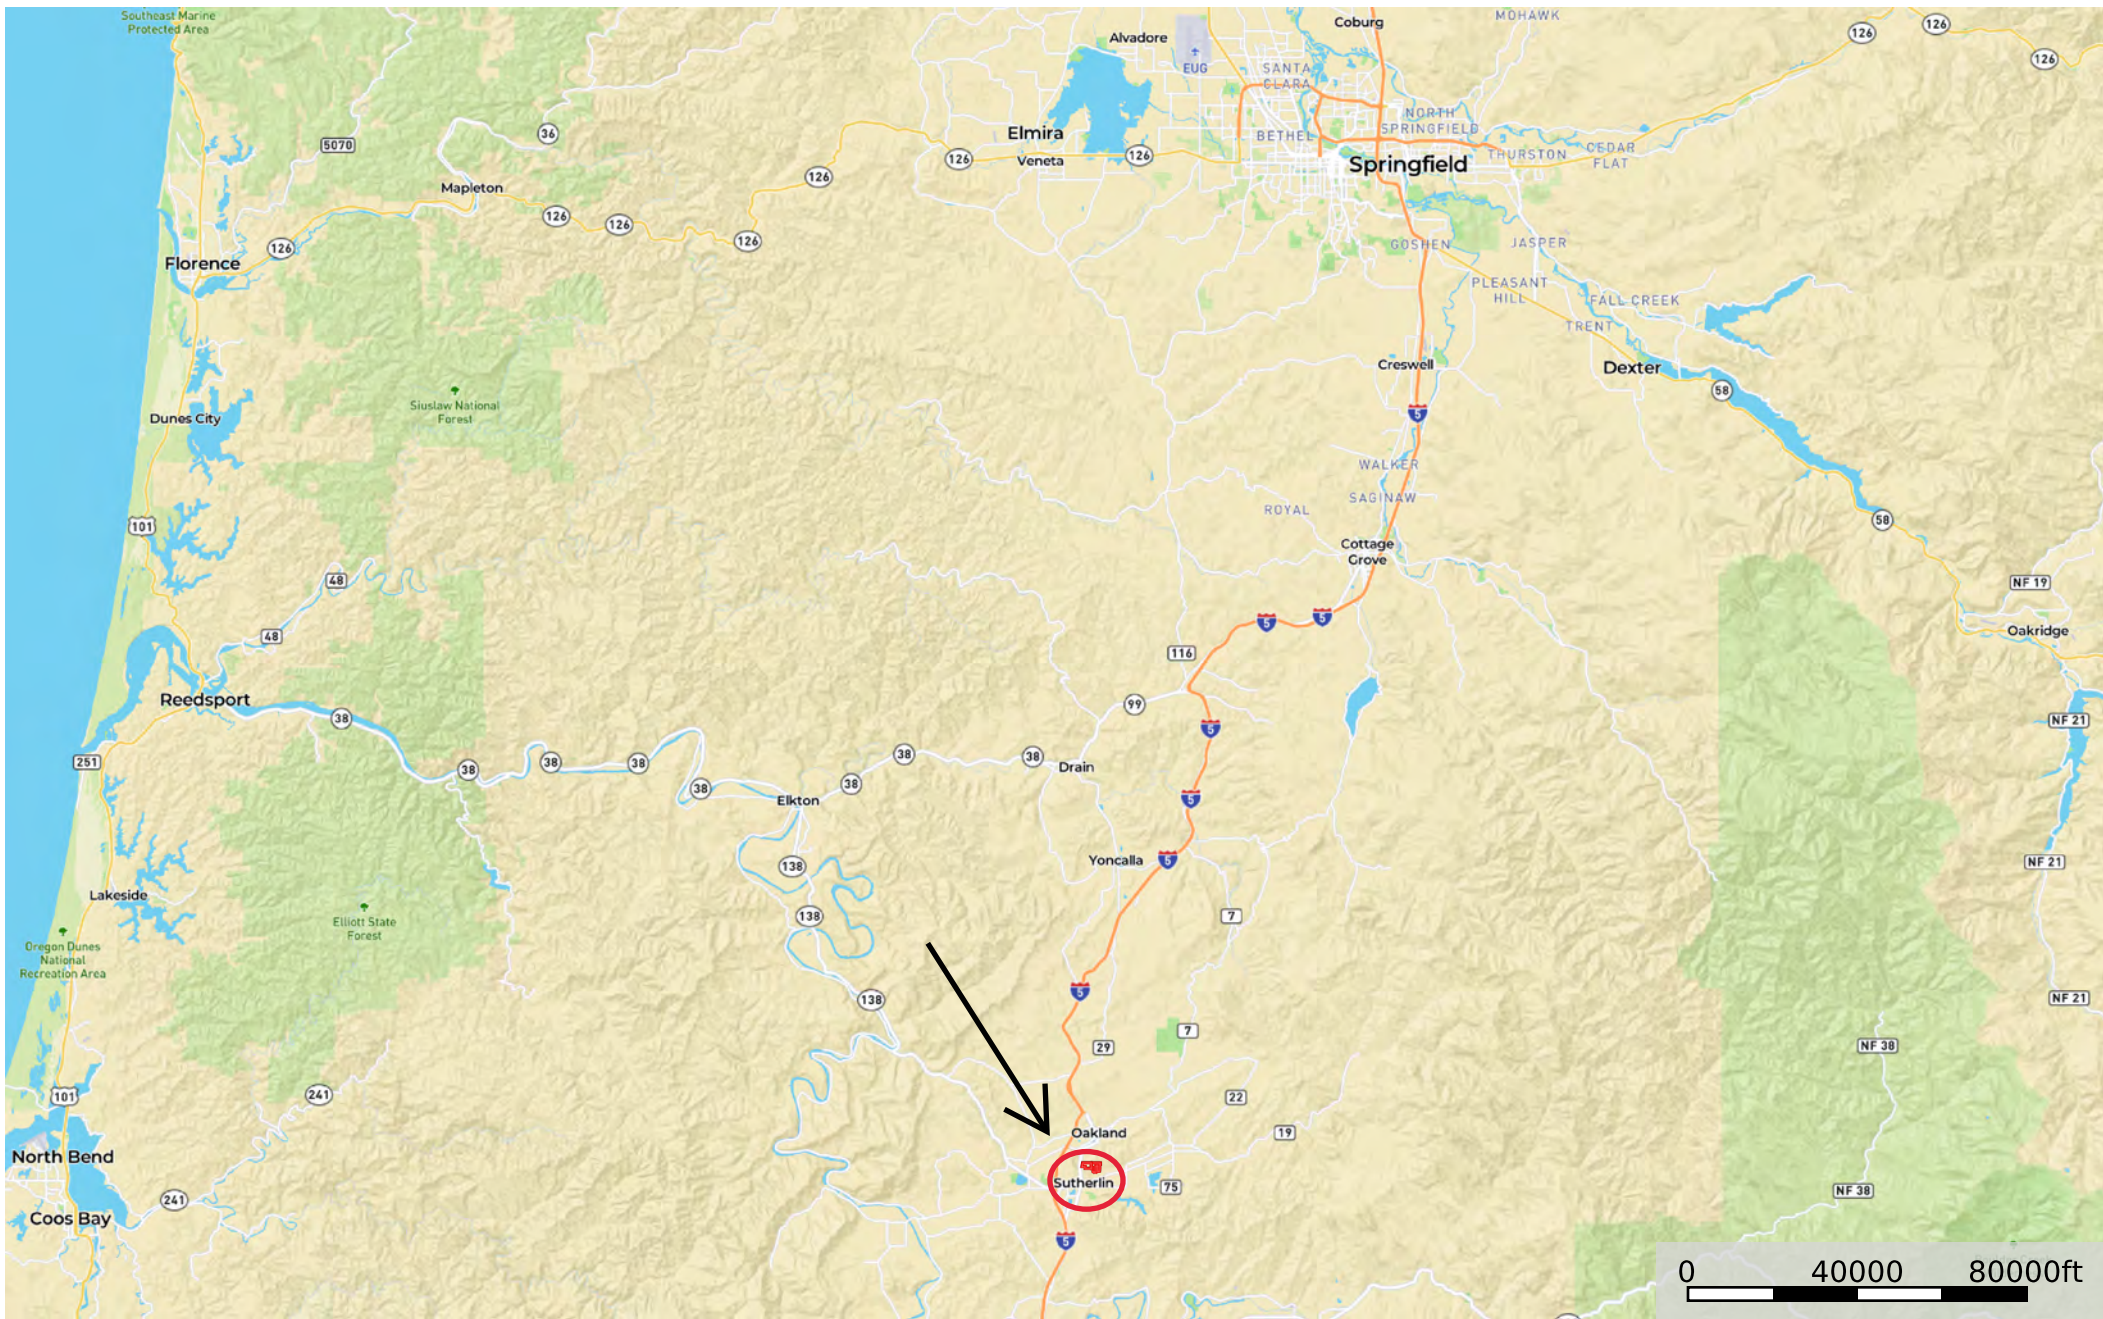

# SUTHERLIN HEIGHTS

Douglas County, OR - 129.43 AC ±

 Boundary