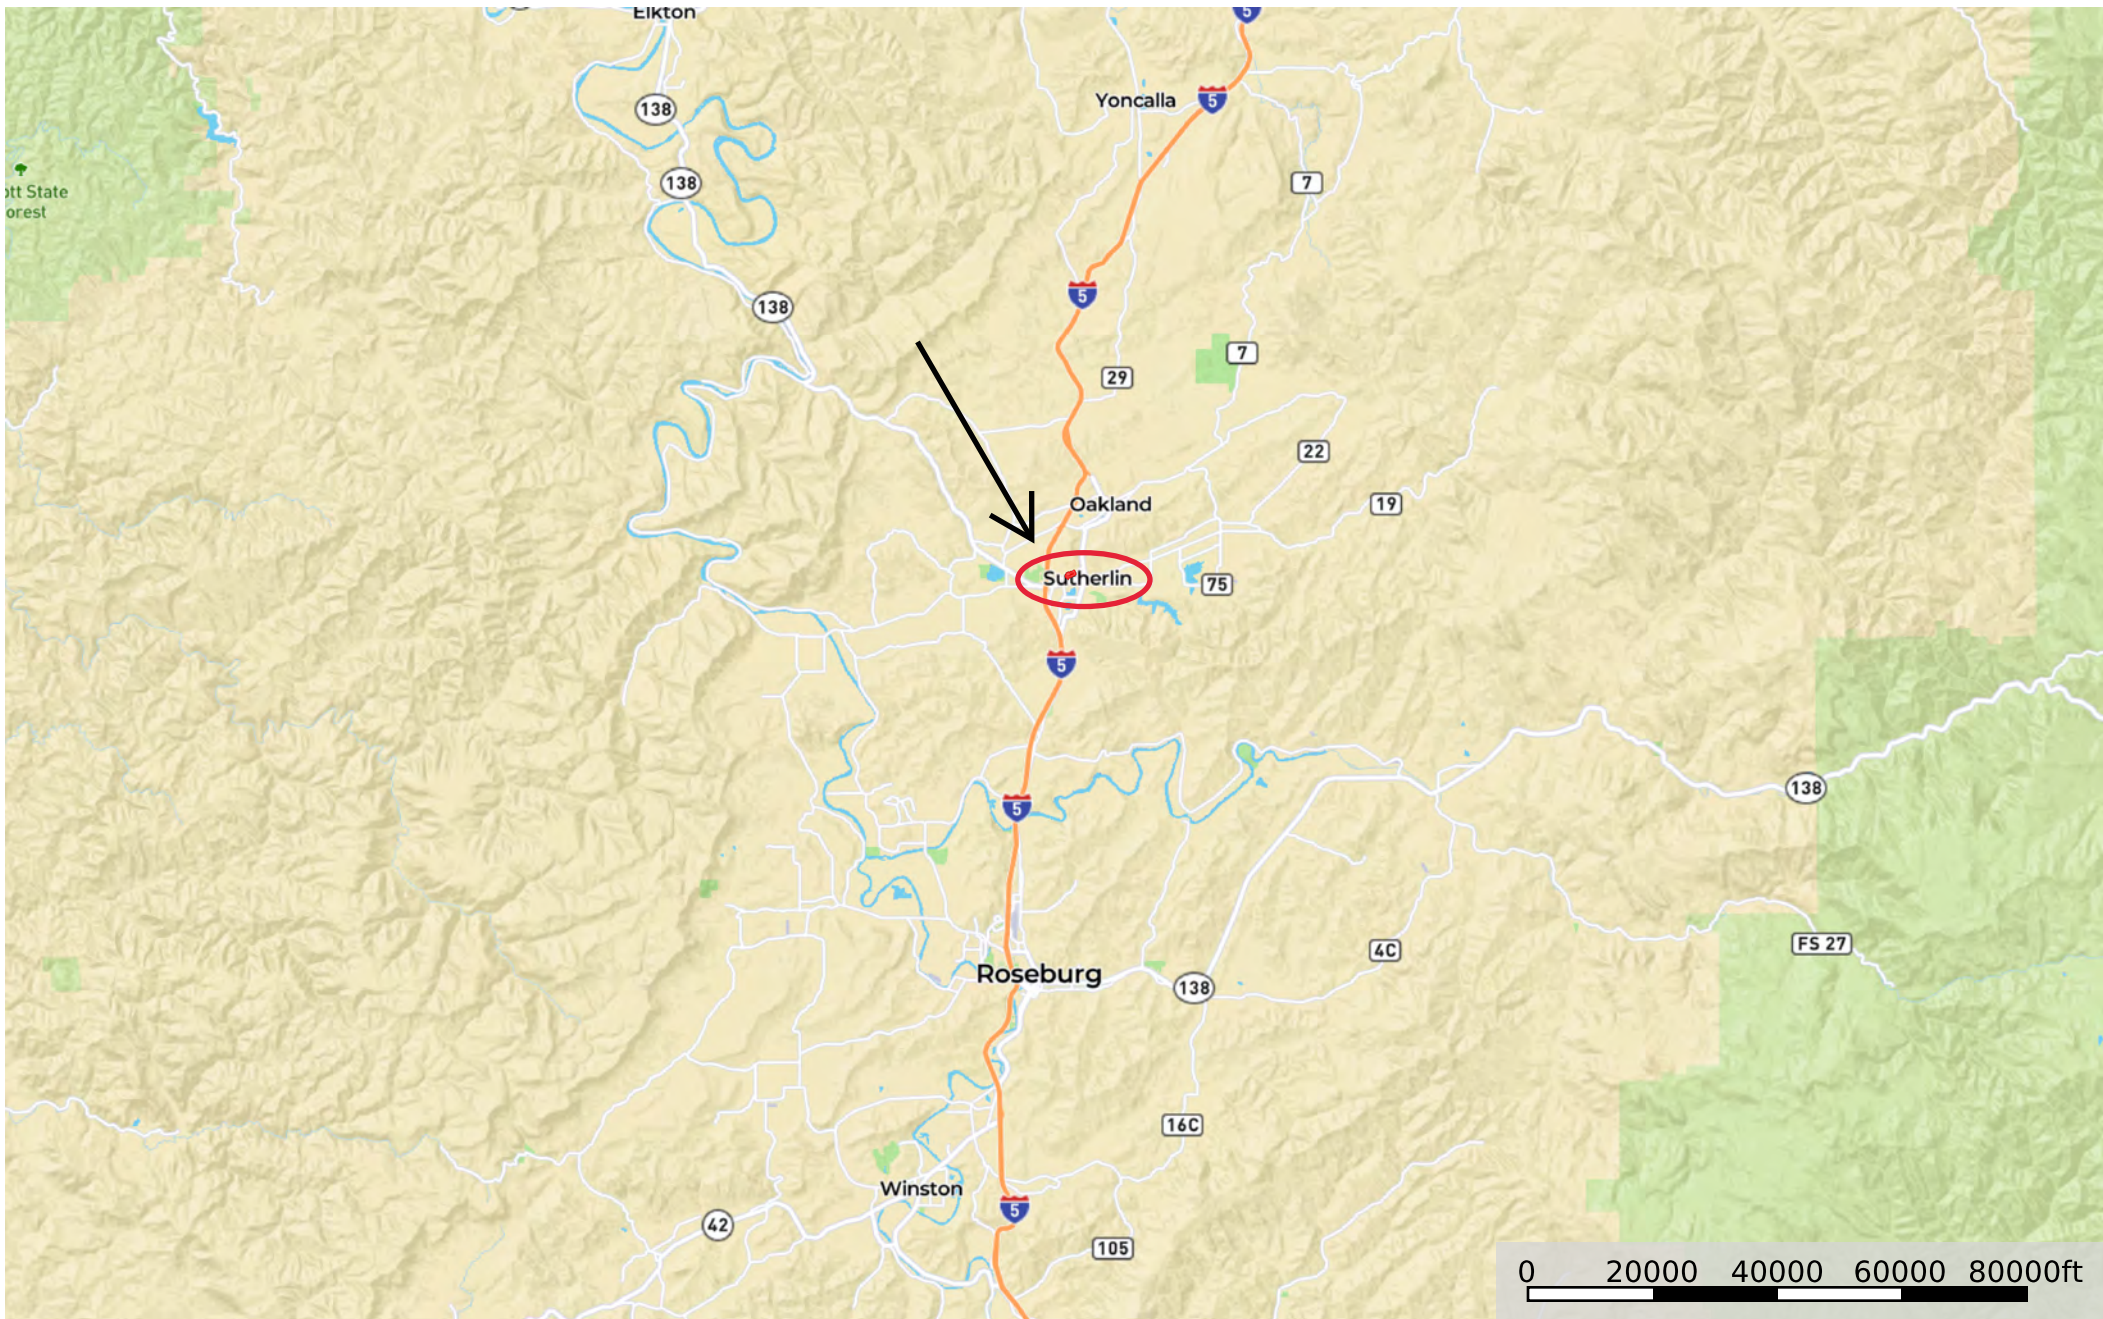

SUTHERLIN WOODLOTS

Douglas County, OR - 15.98 AC ±

 Boundary

SUTHERLIN WOODLOTS

Douglas County, OR - 15.98 AC ±

 Boundary

SUTHERLIN WOODLOTS

Douglas County, OR - 15.98 AC ±

 Boundary