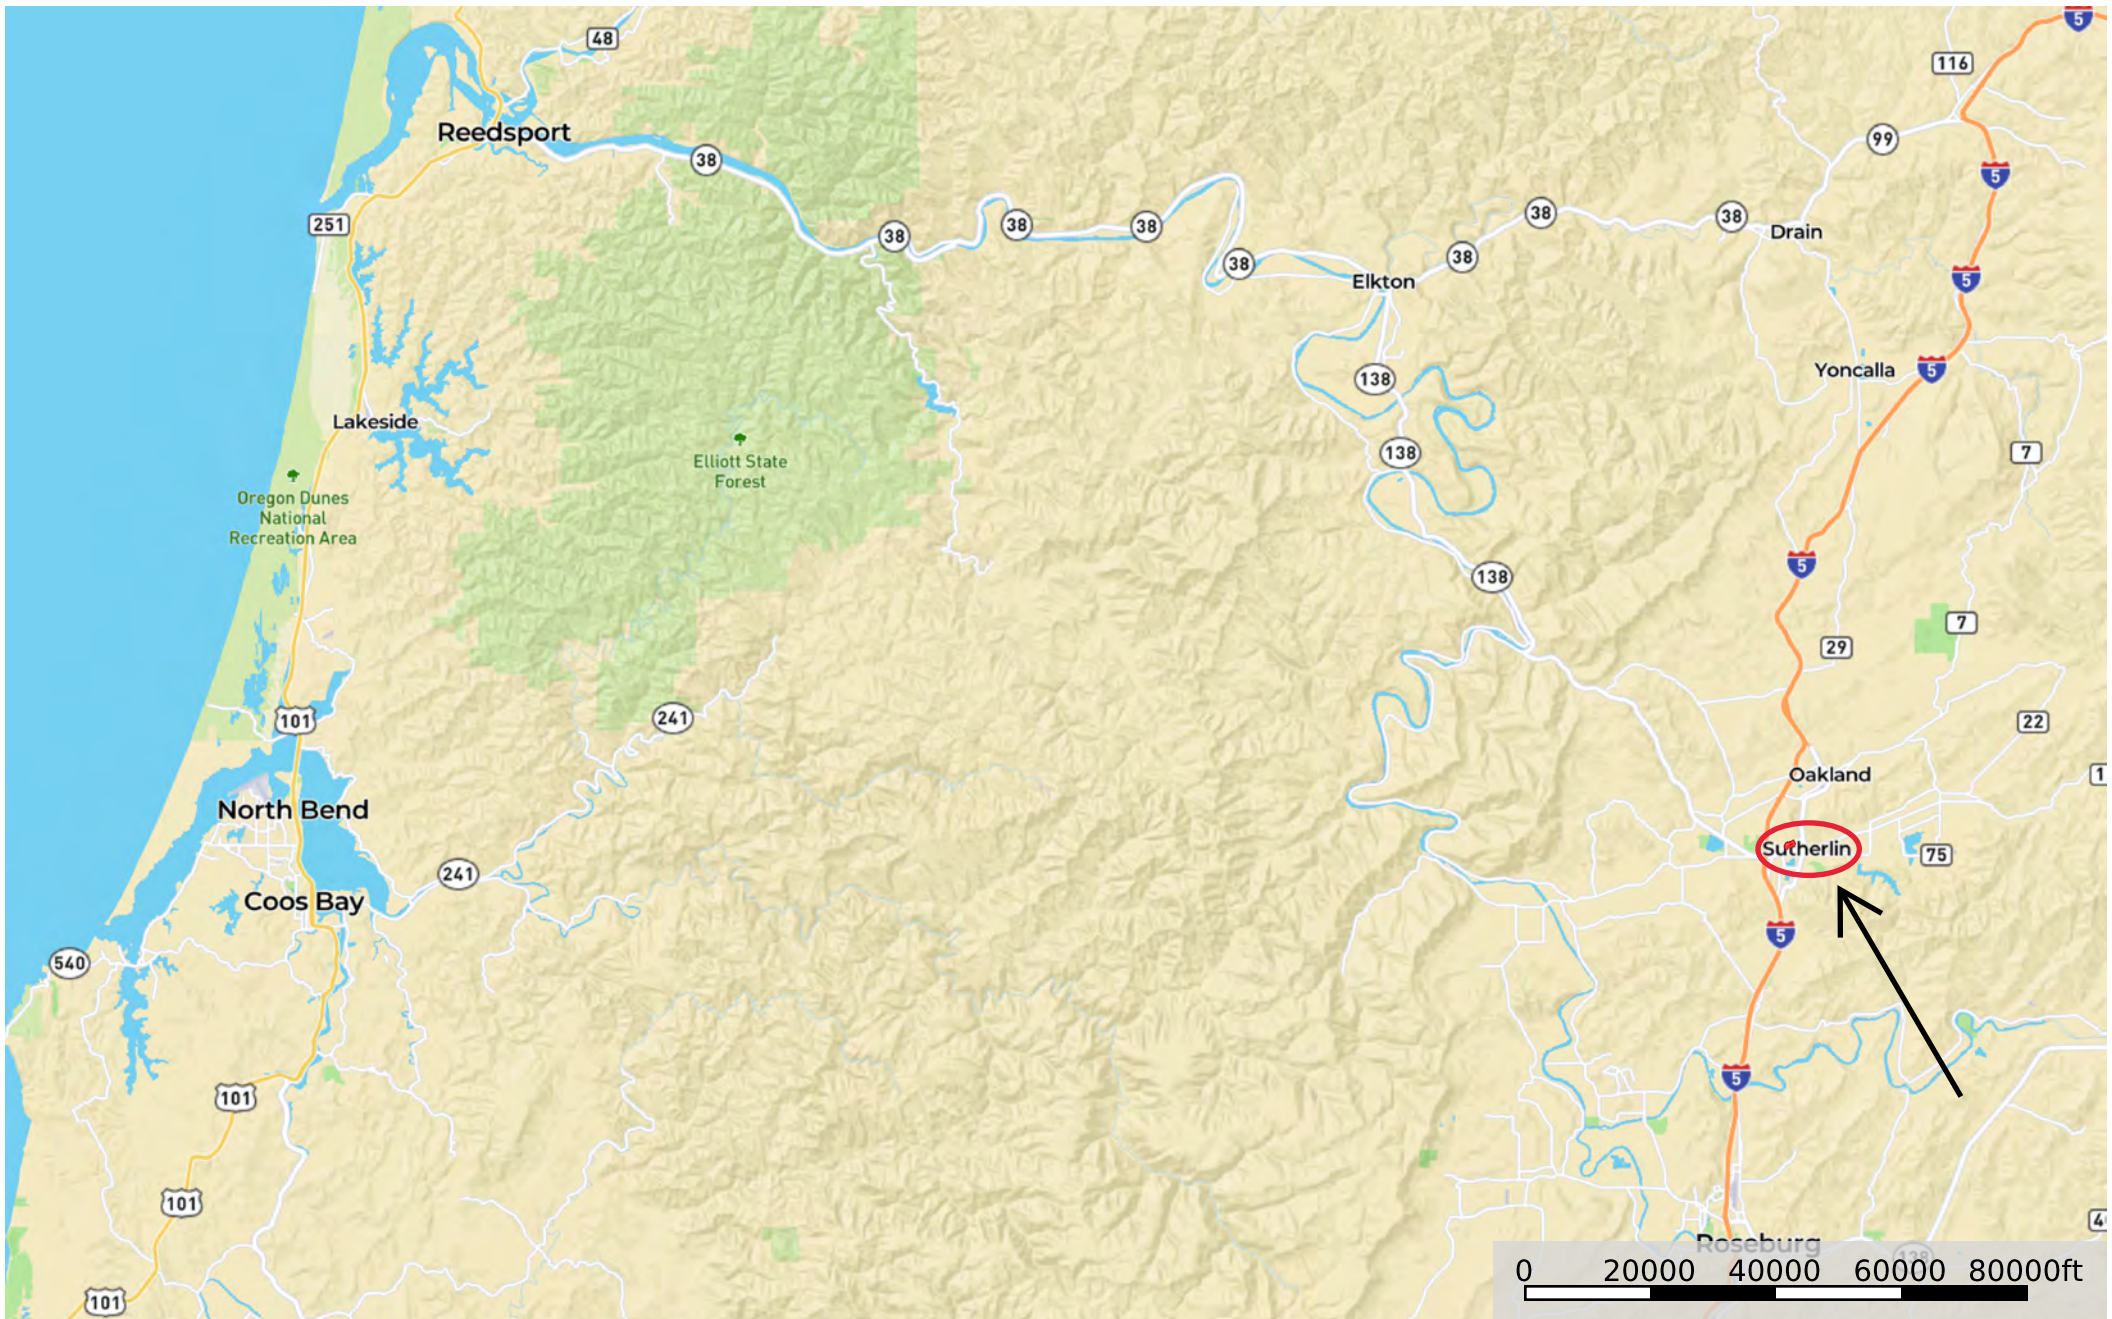

SUTHERLIN WOODLOTS

Douglas County, OR - 15.98 AC ±

 Boundary

SUTHERLIN WOODLOTS

Douglas County, OR - 15.98 AC ±

 Boundary

SUTHERLIN WOODLOTS

Douglas County, OR - 15.98 AC ±

 Boundary