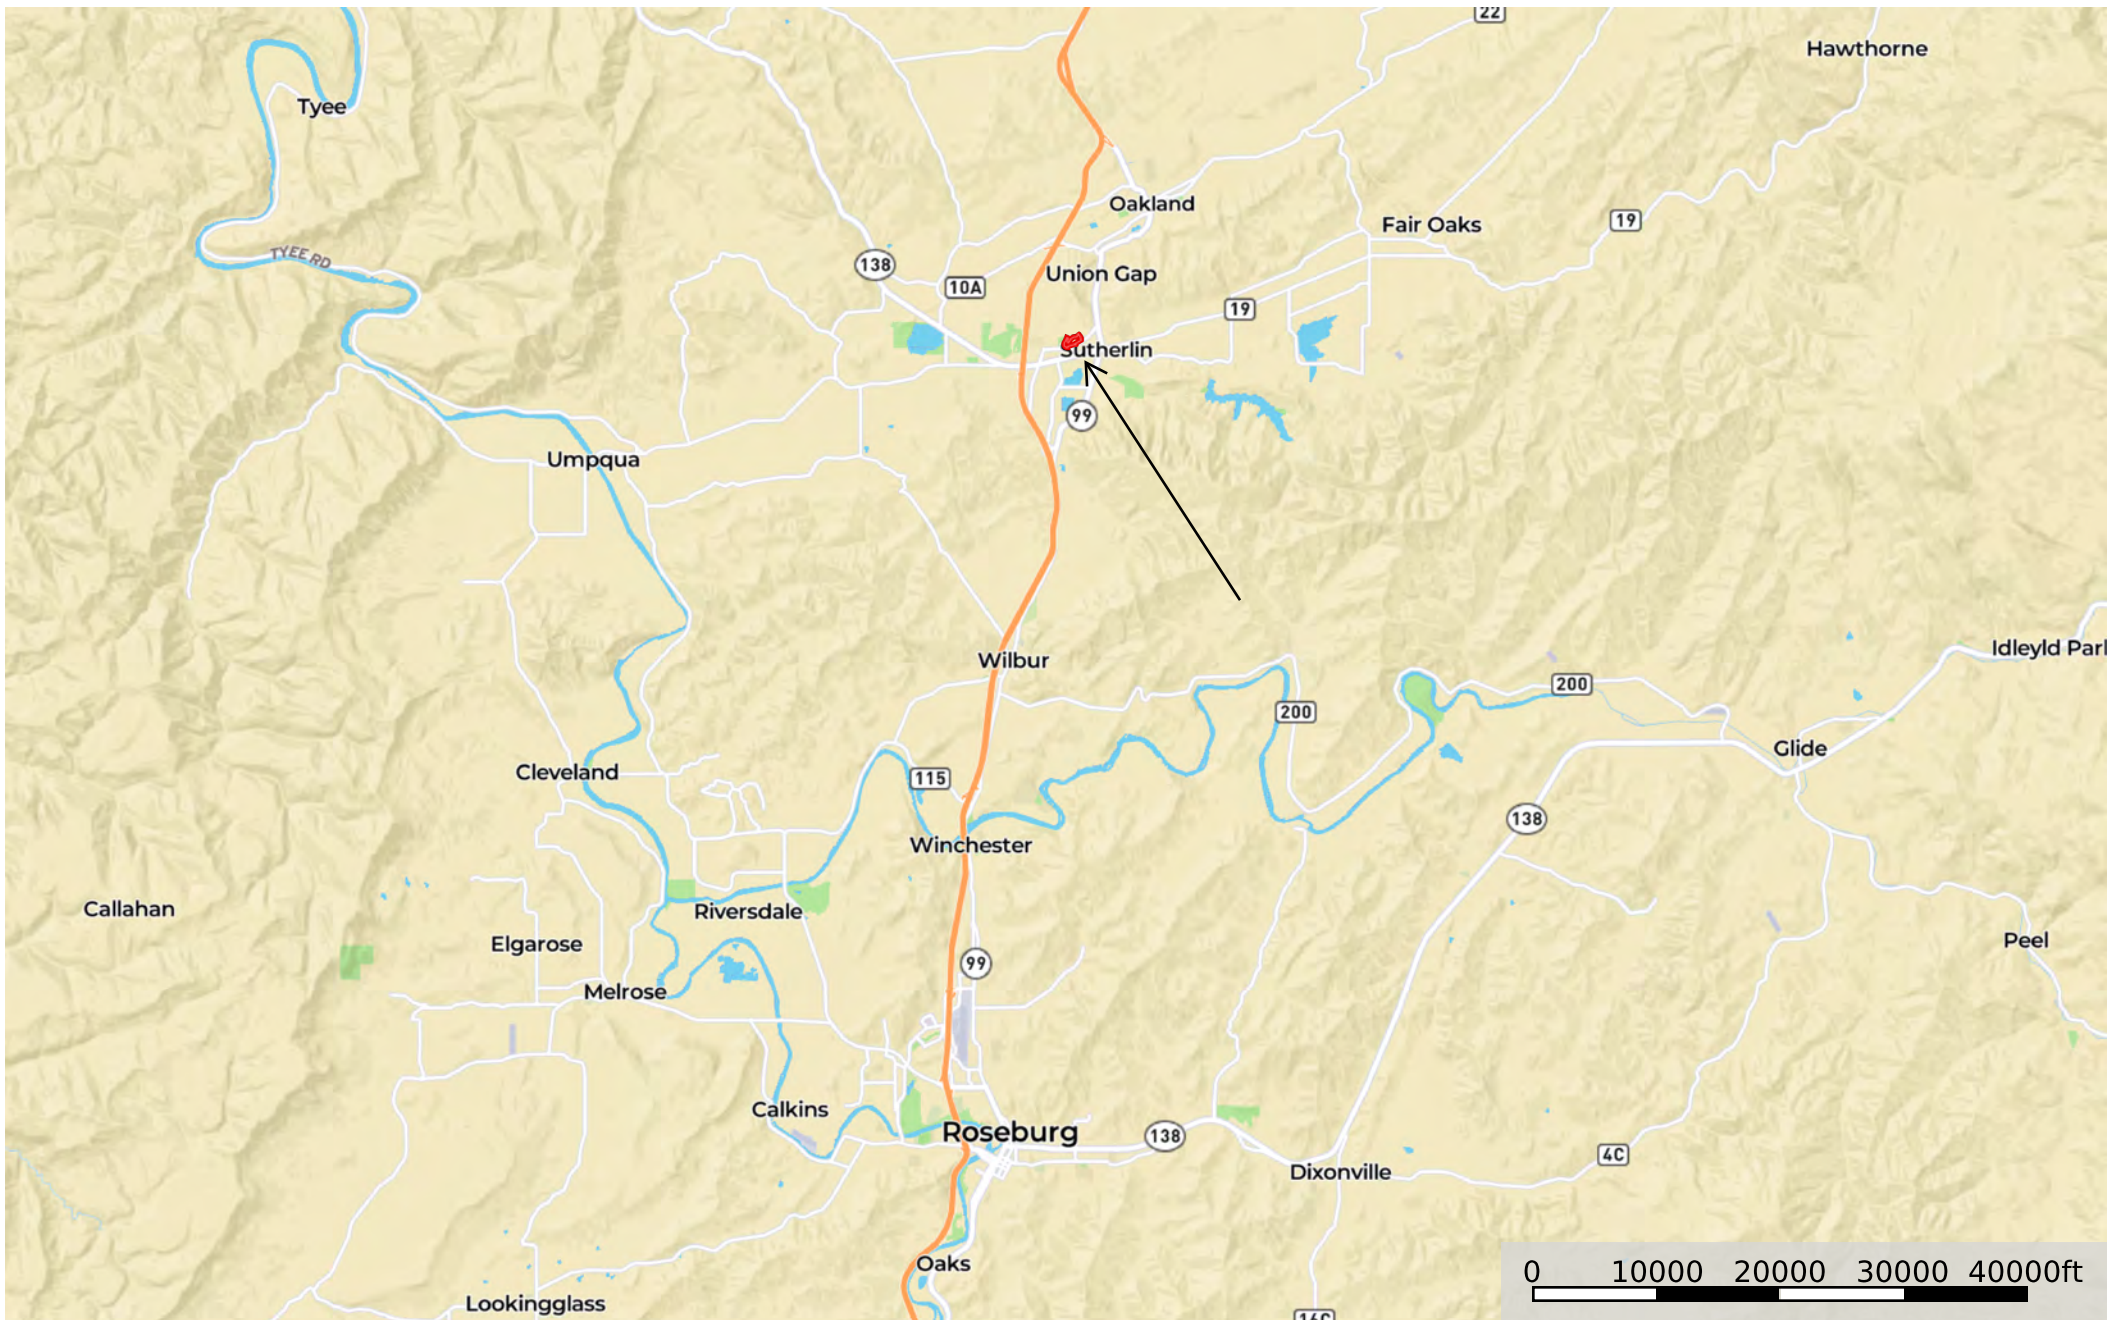

SUTHERLIN WOODLOTS

Douglas County, OR - 15.98 AC ±

 Boundary

SUTHERLIN WOODLOTS

Douglas County, OR - 15.98 AC ±

 Boundary

SUTHERLIN WOODLOTS

Douglas County, OR - 15.98 AC ±

 Boundary