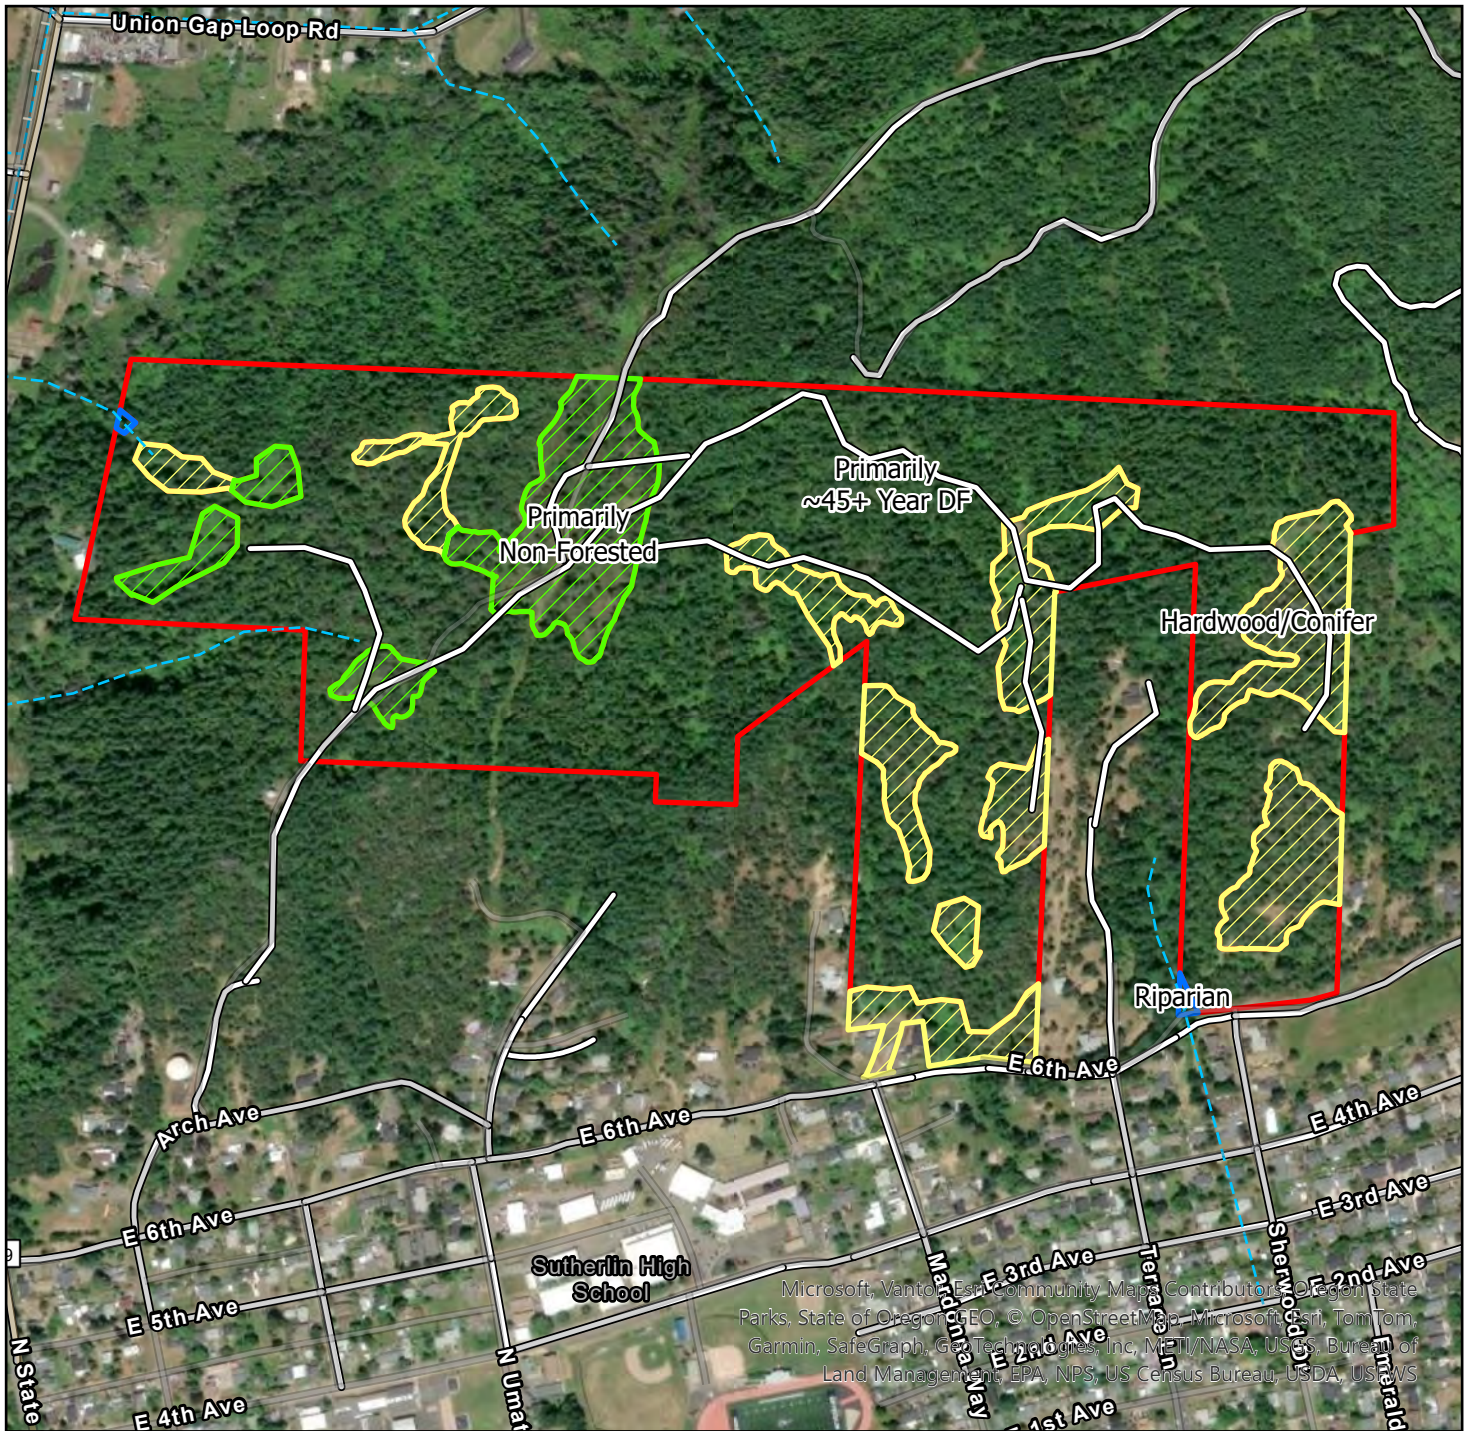

Sutherlin Heights

Township 25 South, Range 5 West, Sections 16 & 17, WM

Harvest Types

Disclaimer: Information displayed is neither guaranteed or warranted. Purchasers shall perform due diligence with regards to ODF streams rules, timber typing, logging, and other aspects of the property.

Sutherlin Heights

Township 25 South, Range 5 West, Sections 16 & 17, WM

Timber Types

Disclaimer: Information displayed is neither guaranteed or warranted. Purchasers shall perform due diligence with regards to ODF streams rules, timber typing, and other aspects of the property.