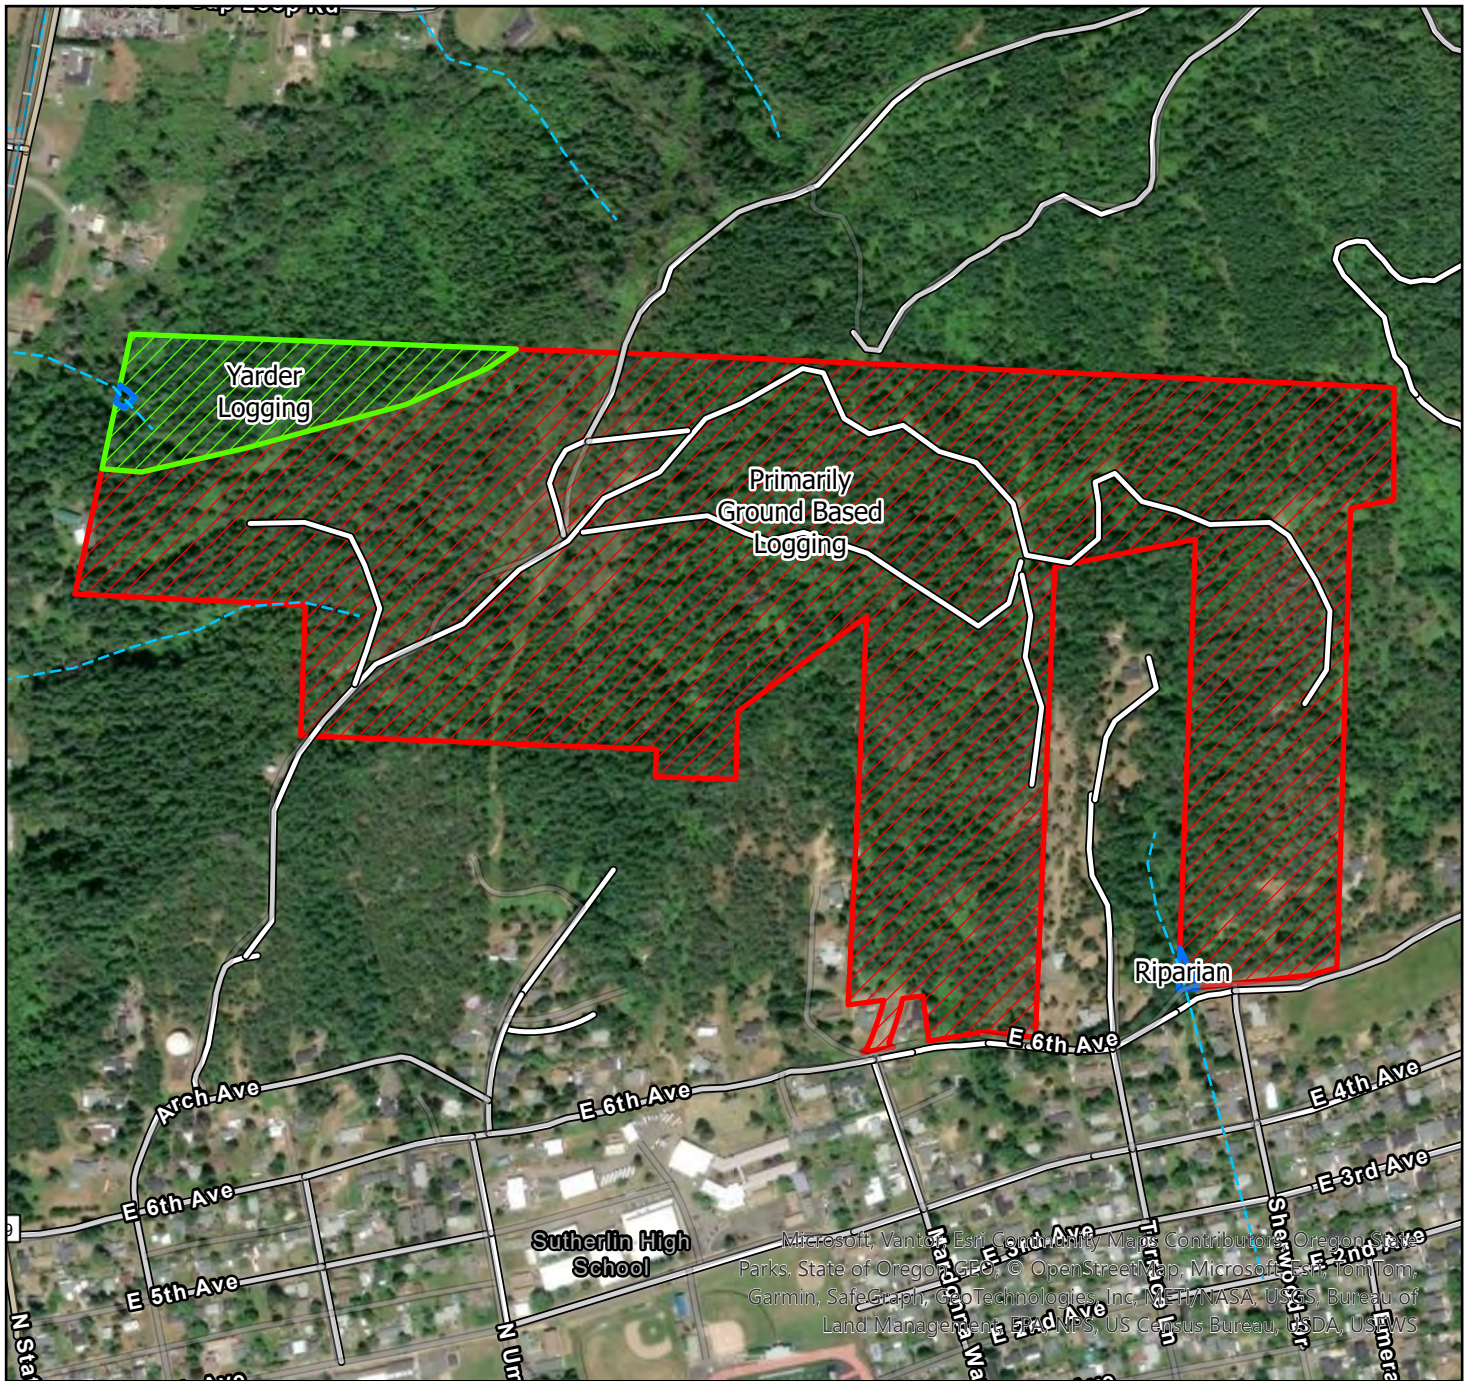

Sutherlin Heights

Township 25 South, Range 5 West, Sections 16 & 17, WM

Harvest Types

Disclaimer: Information displayed is neither guaranteed or warranted. Purchasers shall perform due diligence with regards to ODF streams rules, timber typing, logging, and other aspects of the property.

Sutherlin Heights

Township 25 South, Range 5 West, Sections 16 & 17, WM

Timber Types

Disclaimer: Information displayed is neither guaranteed or warranted. Purchasers shall perform due diligence with regards to ODF streams rules, timber typing, and other aspects of the property.