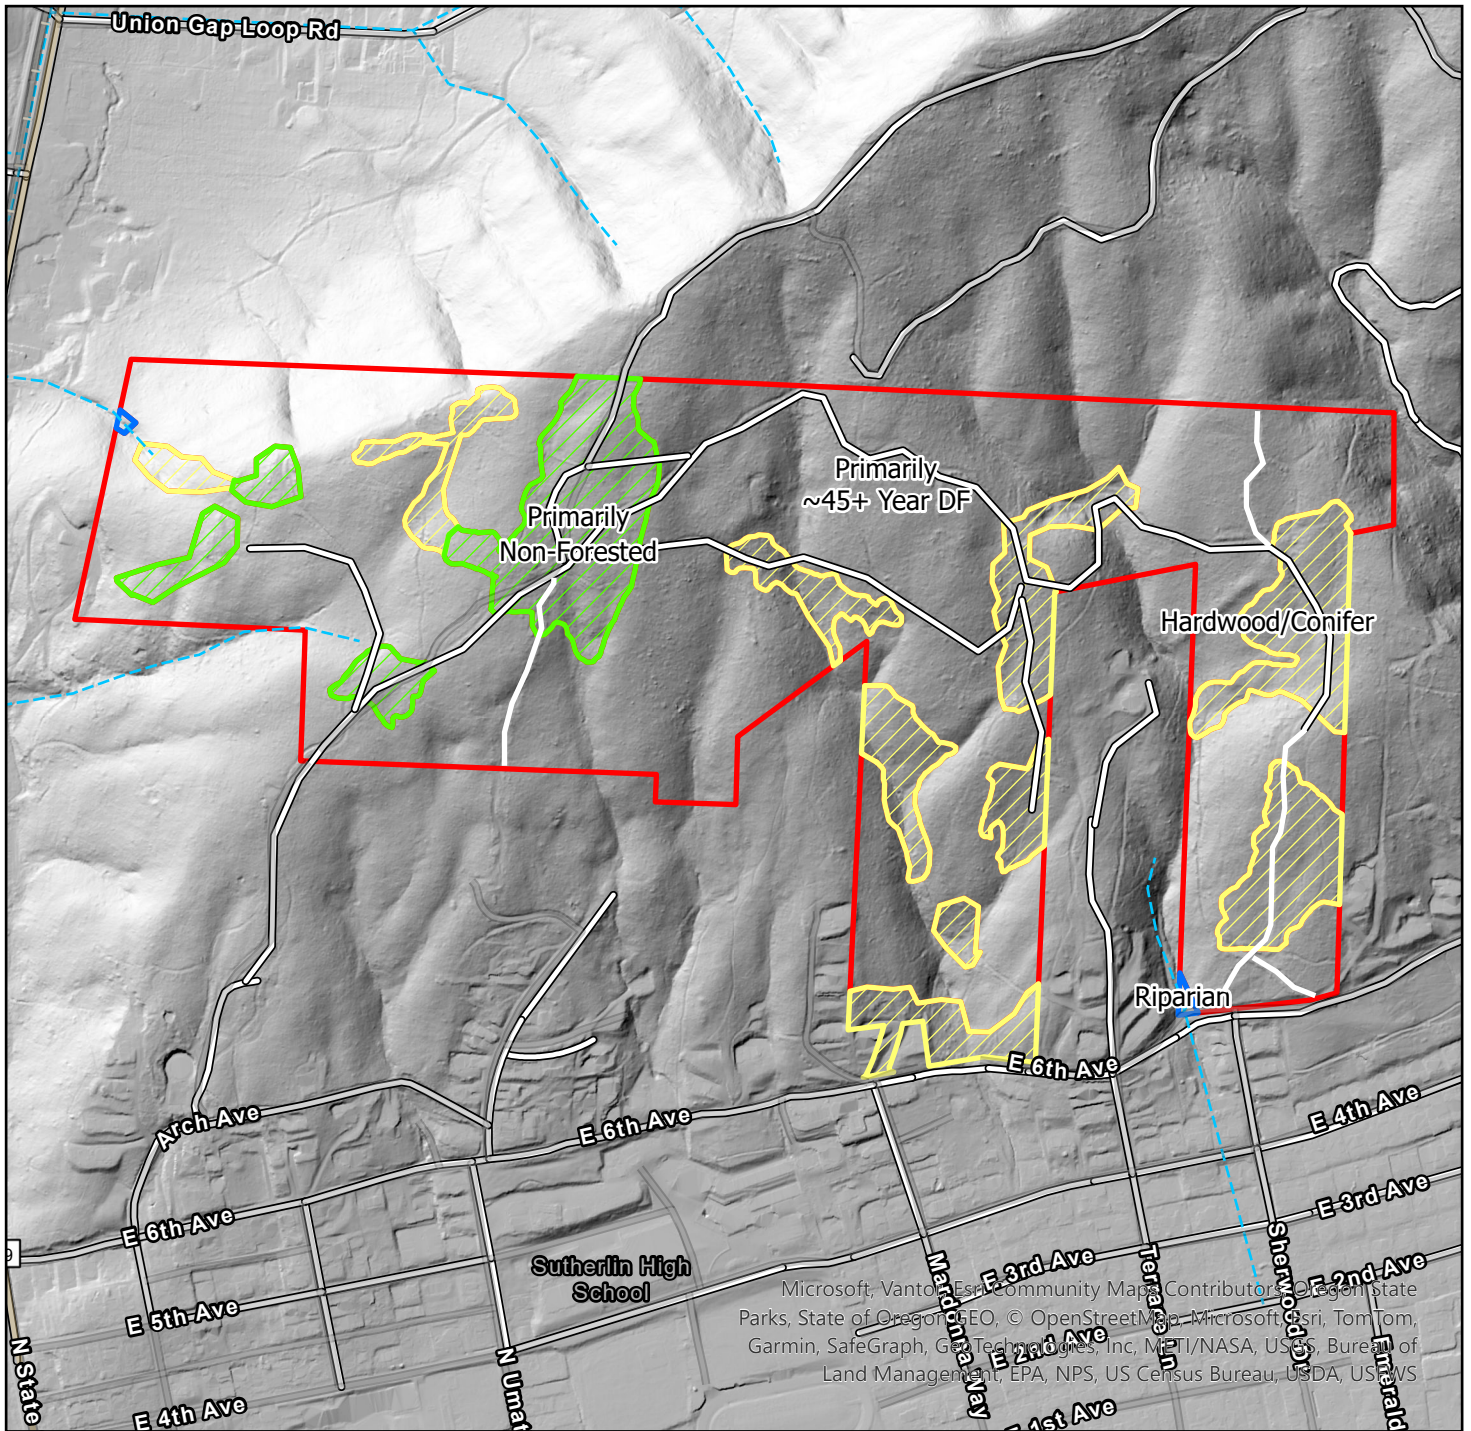

Sutherlin Heights

Township 25 South, Range 5 West, Sections 16 & 17, WM

Harvest Types

Disclaimer: Information displayed is neither guaranteed or warranted. Purchasers shall perform due diligence with regards to ODF streams rules, timber typing, logging, and other aspects of the property.

Sutherlin Heights

Township 25 South, Range 5 West, Sections 16 & 17, WM

Timber Types

Disclaimer: Information displayed is neither guaranteed or warranted. Purchasers shall perform due diligence with regards to ODF streams rules, timber typing, and other aspects of the property.