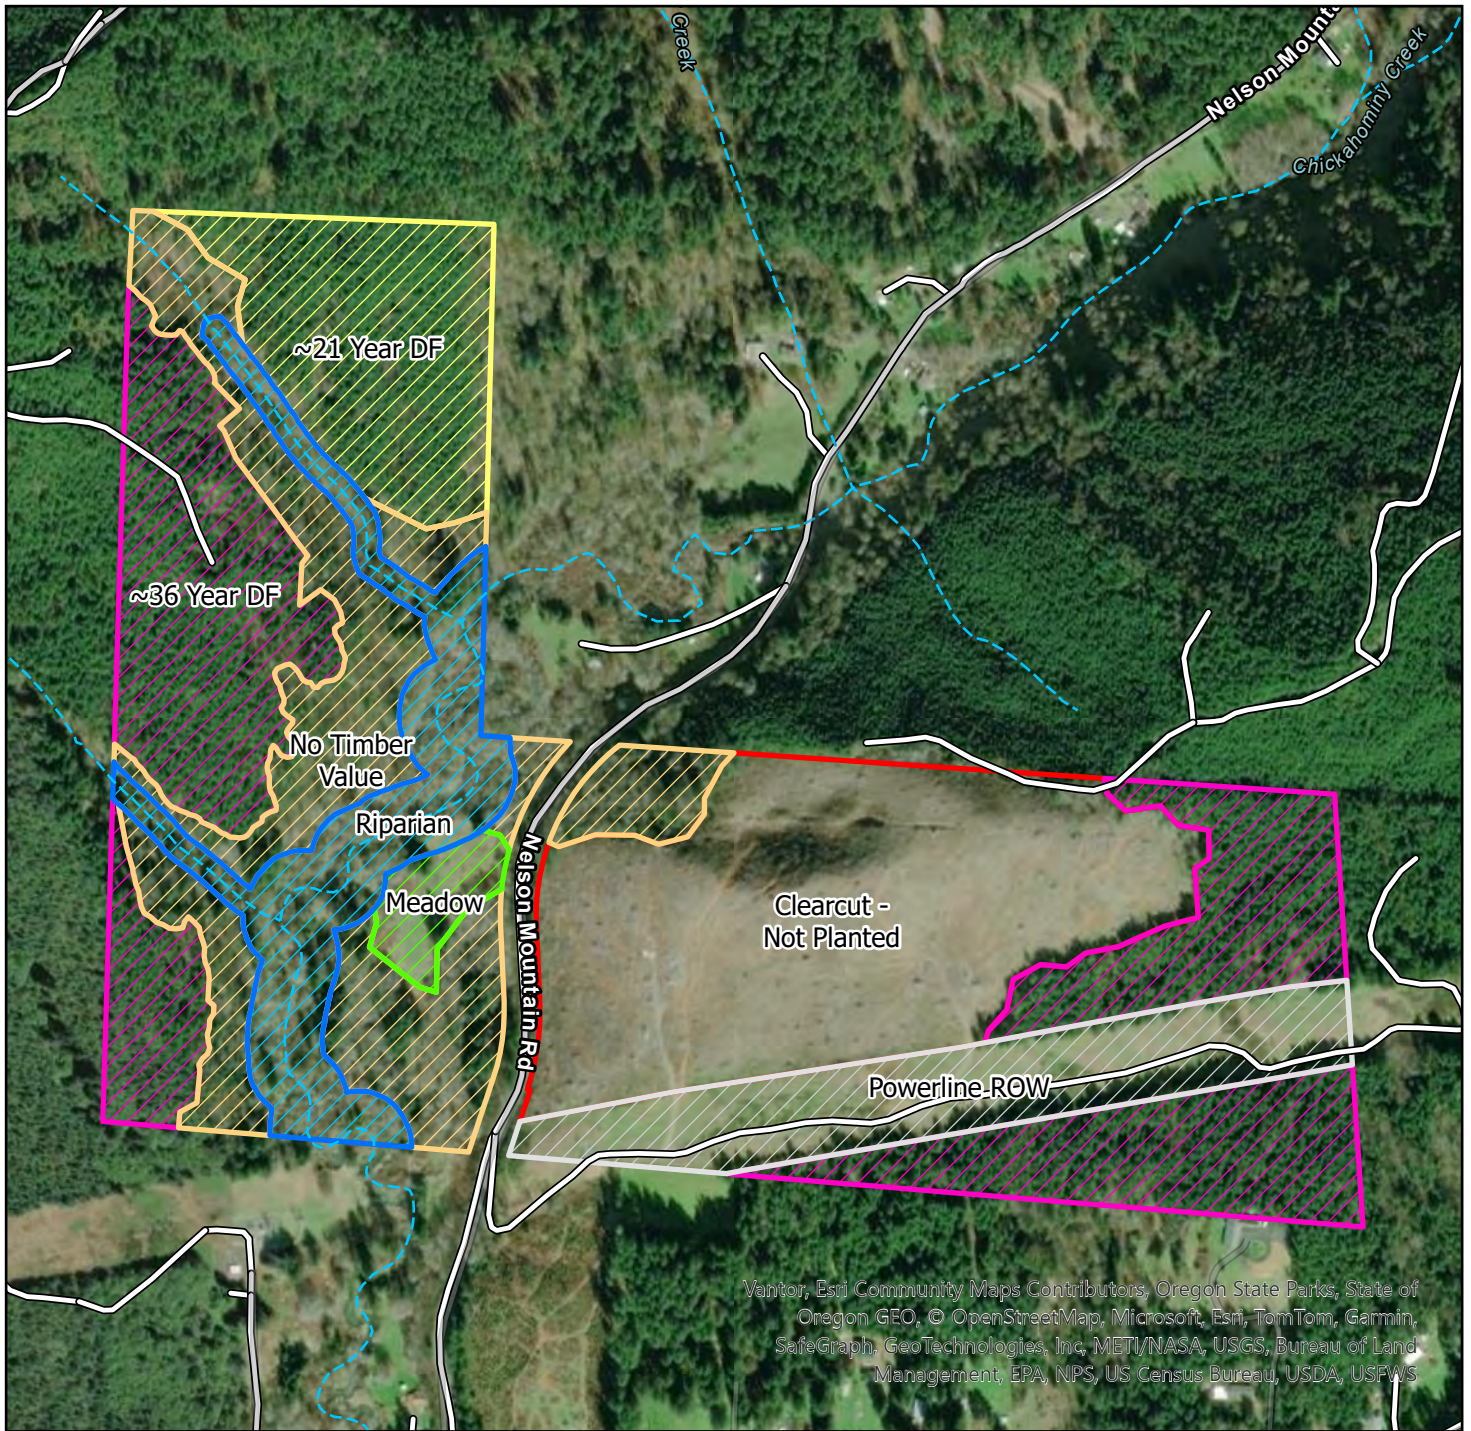

# Nelson Mountain Meadows

Township 18 South, Range 7 West, Section 6, WM

Vantor, Esri Community Maps Contributors, Oregon State Parks, State of Oregon GEO, © OpenStreetMap, Microsoft, Esri, TomTom, Garmin, SafeGraph, GeoTechnologies, Inc, METI/NASA, USGS, Bureau of Land Management, EPA, NPS, US Census Bureau, USDA, USFWS

Legend	
Streams	~36 Year DF (42 Acres)
Roads	No Timber Value (25 Acres)
<b>Type</b>	Meadow (3 Acres)
Clearcut - Not Planted (36 Acres)	Powerline ROW (15 Acres)
~21 Year DF (14 Acres)	Riparian (15 Acres)

Legend	
Nelson MTN	Ground Based Logging ~66 Acres
Harvest Type	Powerline ROW ~15 Acres
Cable Logging ~54 Acres	Riparian ~15 Acres