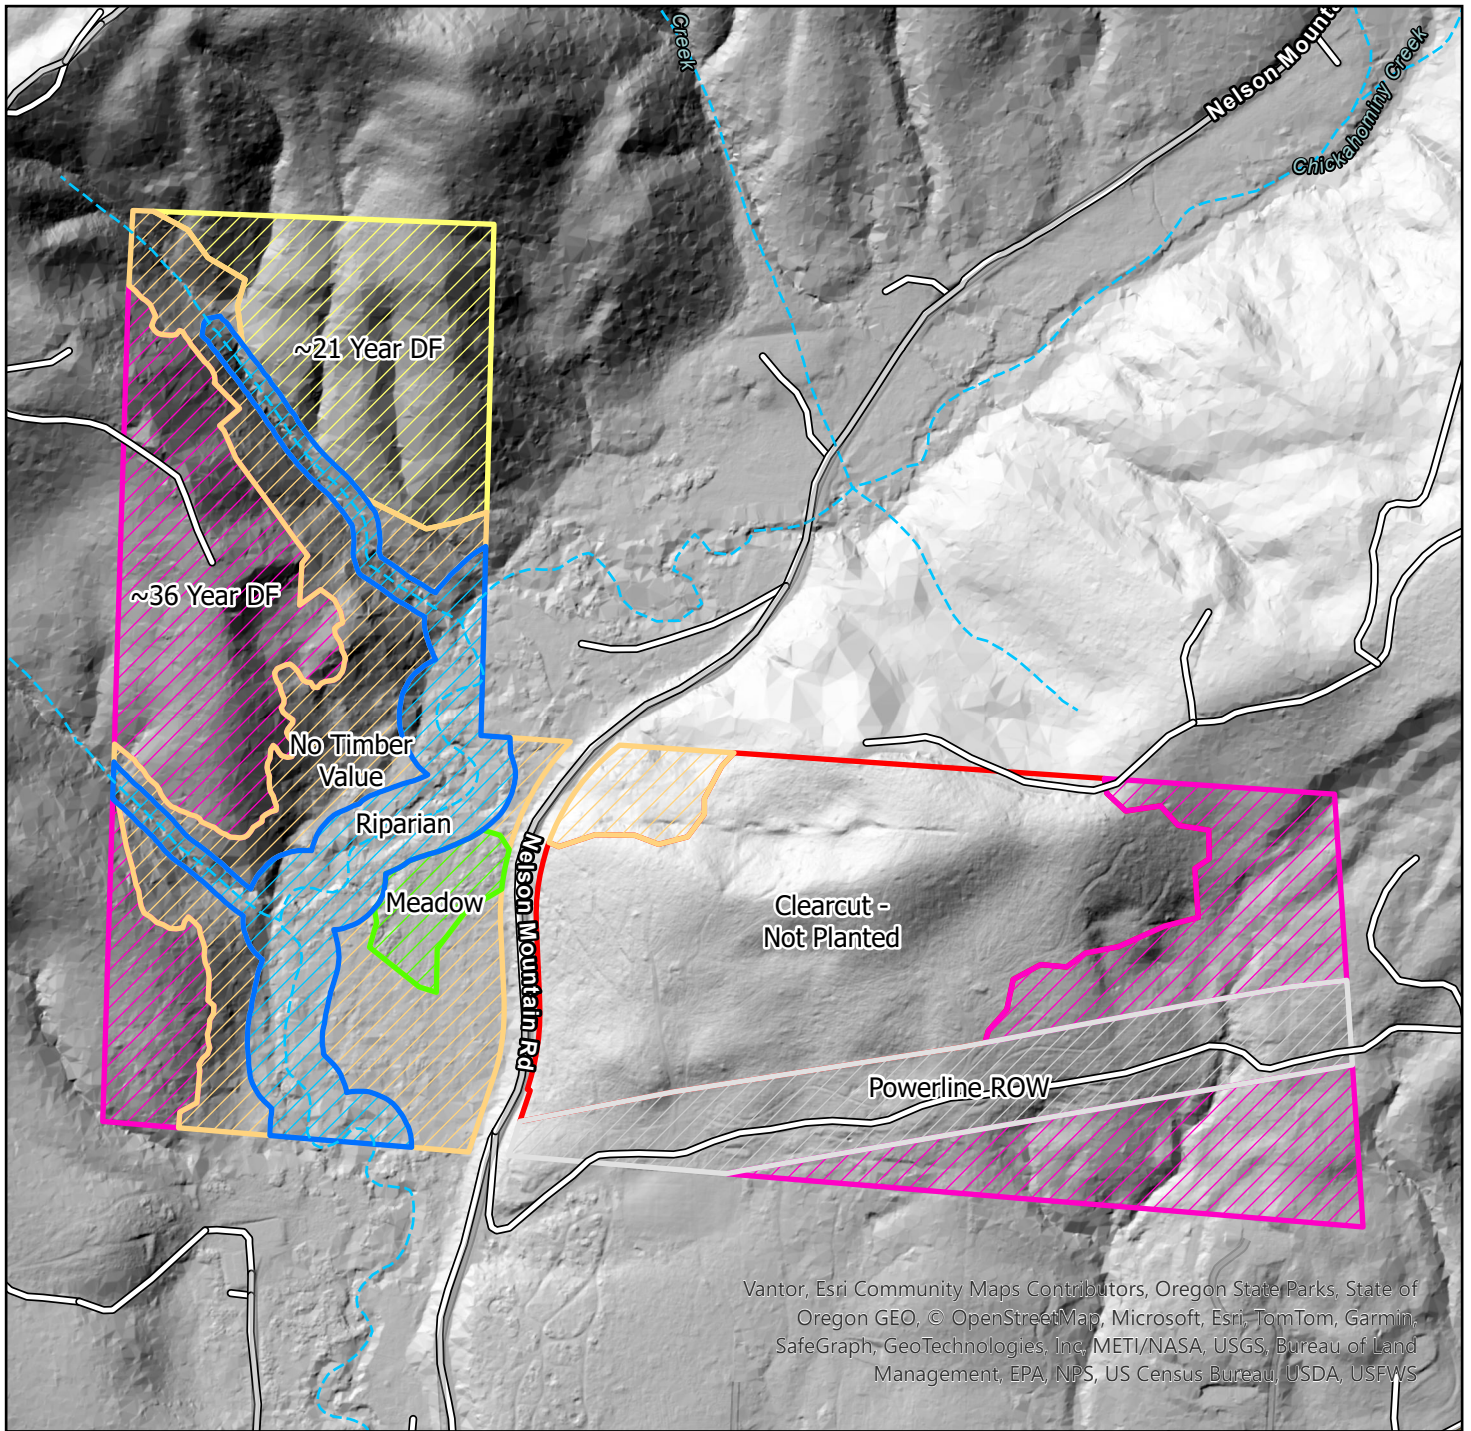

Nelson Mountain Meadows

Township 18 South, Range 7 West, Section 6, WM