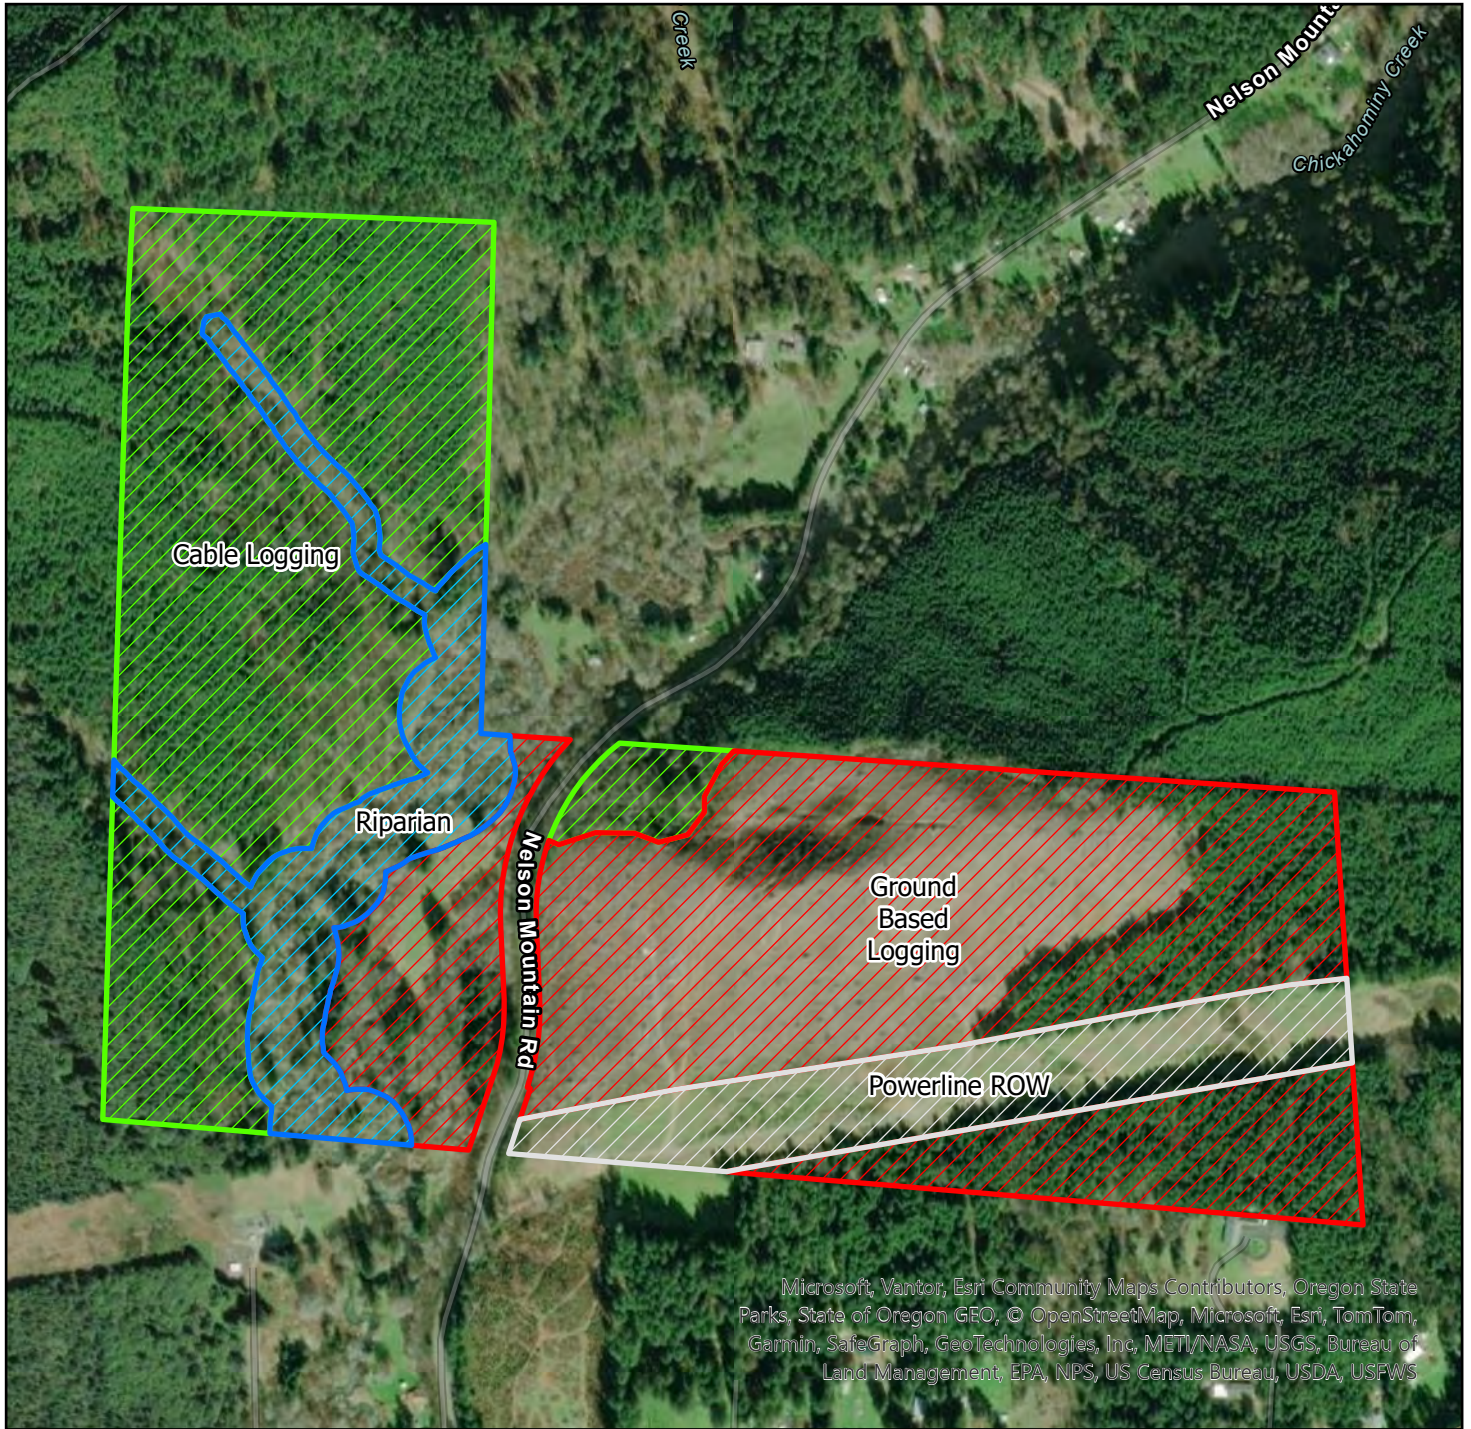

Nelson Mountain Meadows

Township 18 South, Range 7 West, Section 6, WM