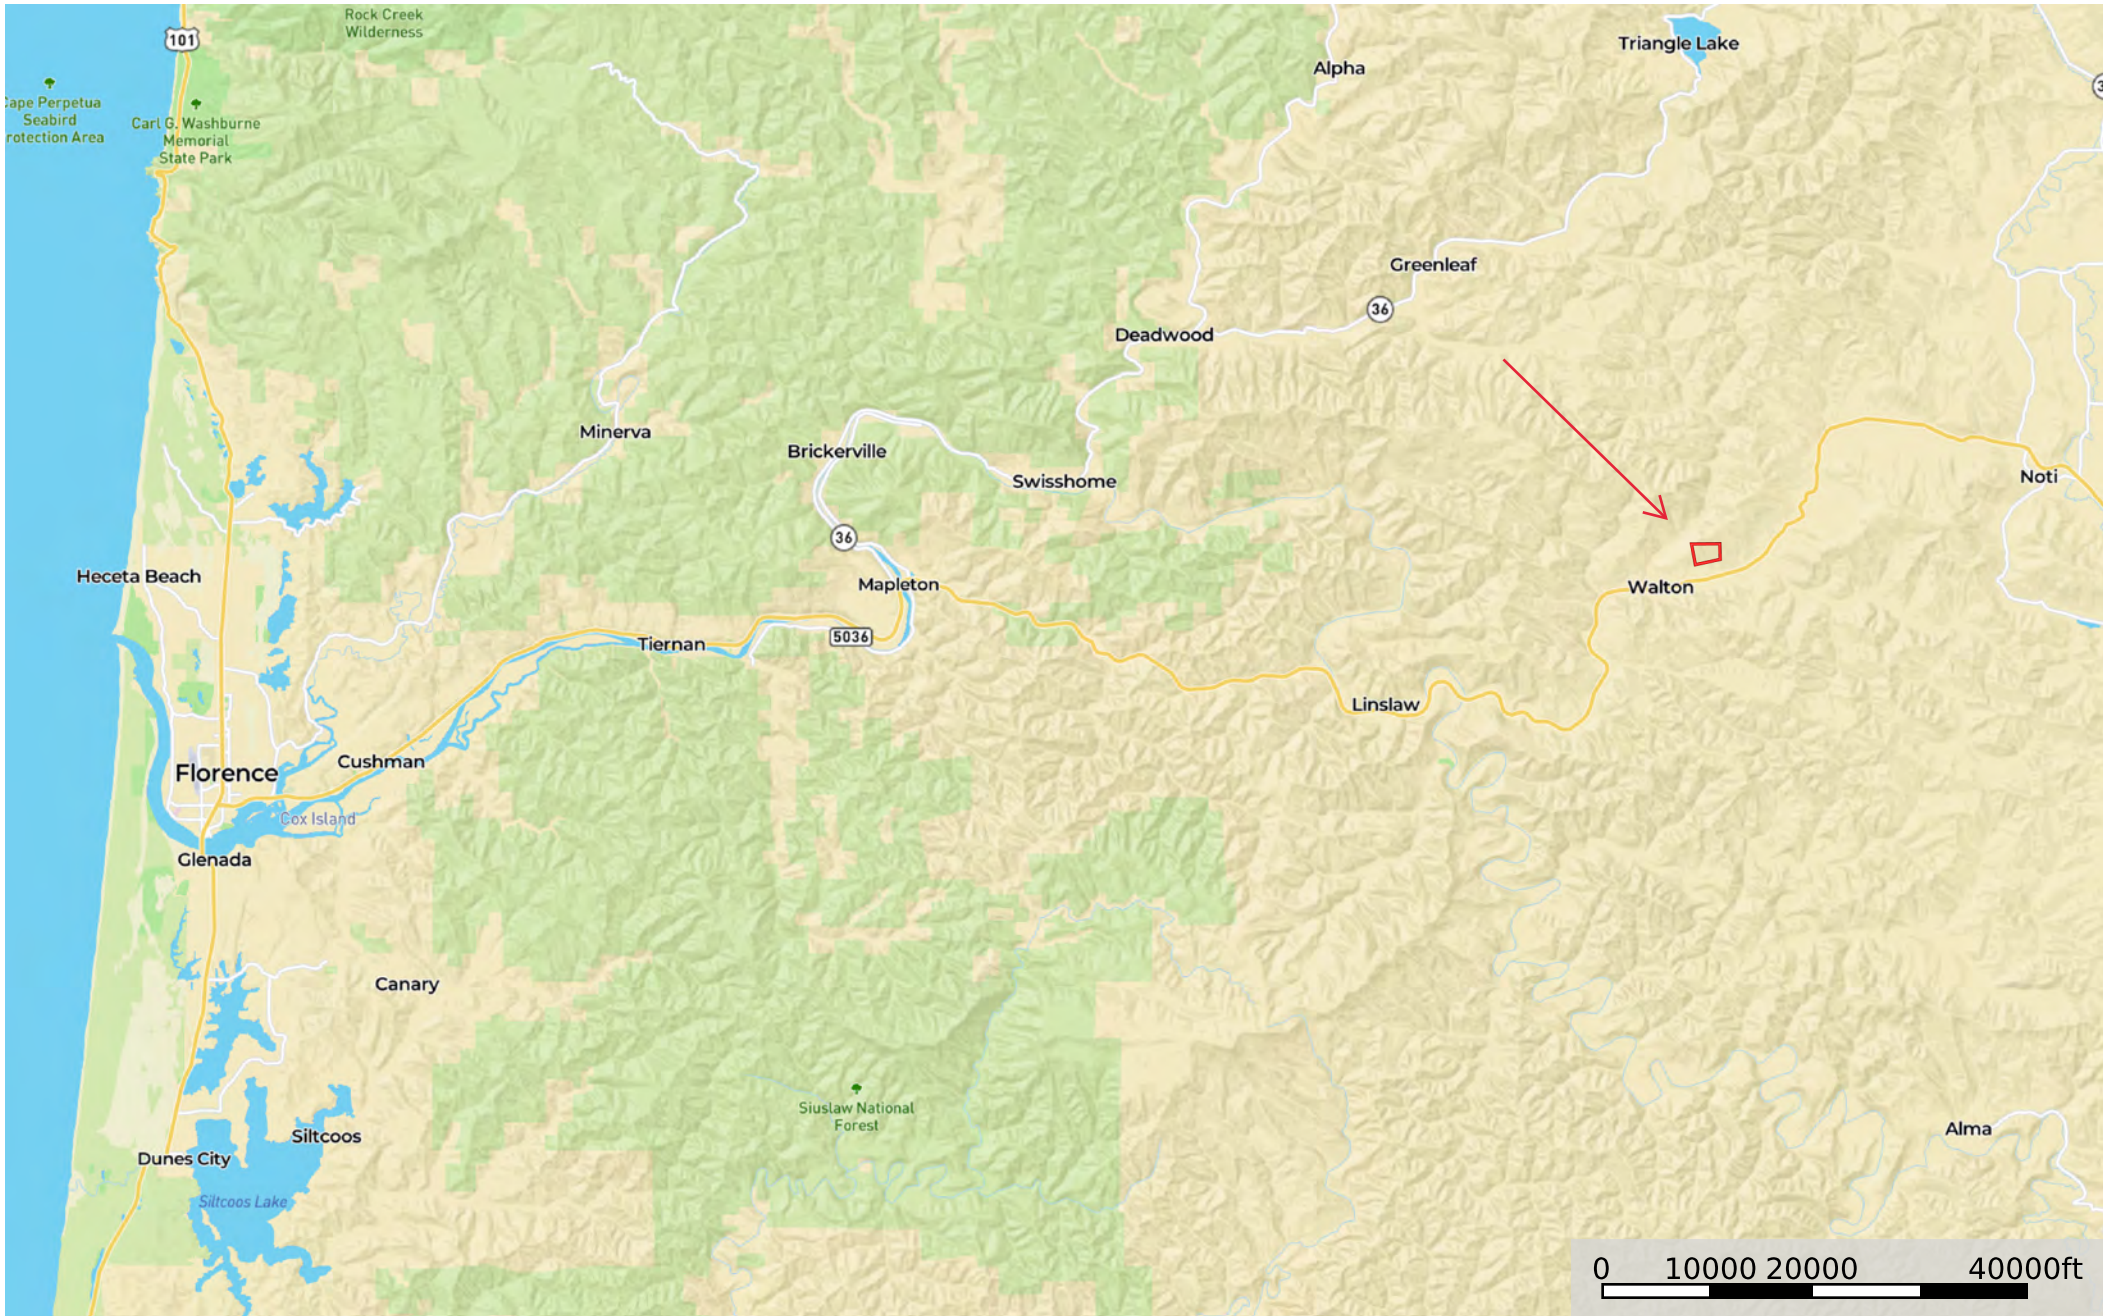

# Walton Wild Woods

Lane County, OR - 99.15 AC ±

 Boundary

# Walton Wild Woods

Lane County, OR - 99.15 AC ±

 Boundary

Walton Wild Woods  
Lane County, OR - 99.15 AC ±

 Boundary

Lane County GIS, Bureau of Land Management, State of Oregon, State of Oregon DOT, State of Oregon GEO, Esri, Canada, Esri, HERE, Garmin, USGS, EPA, USDA