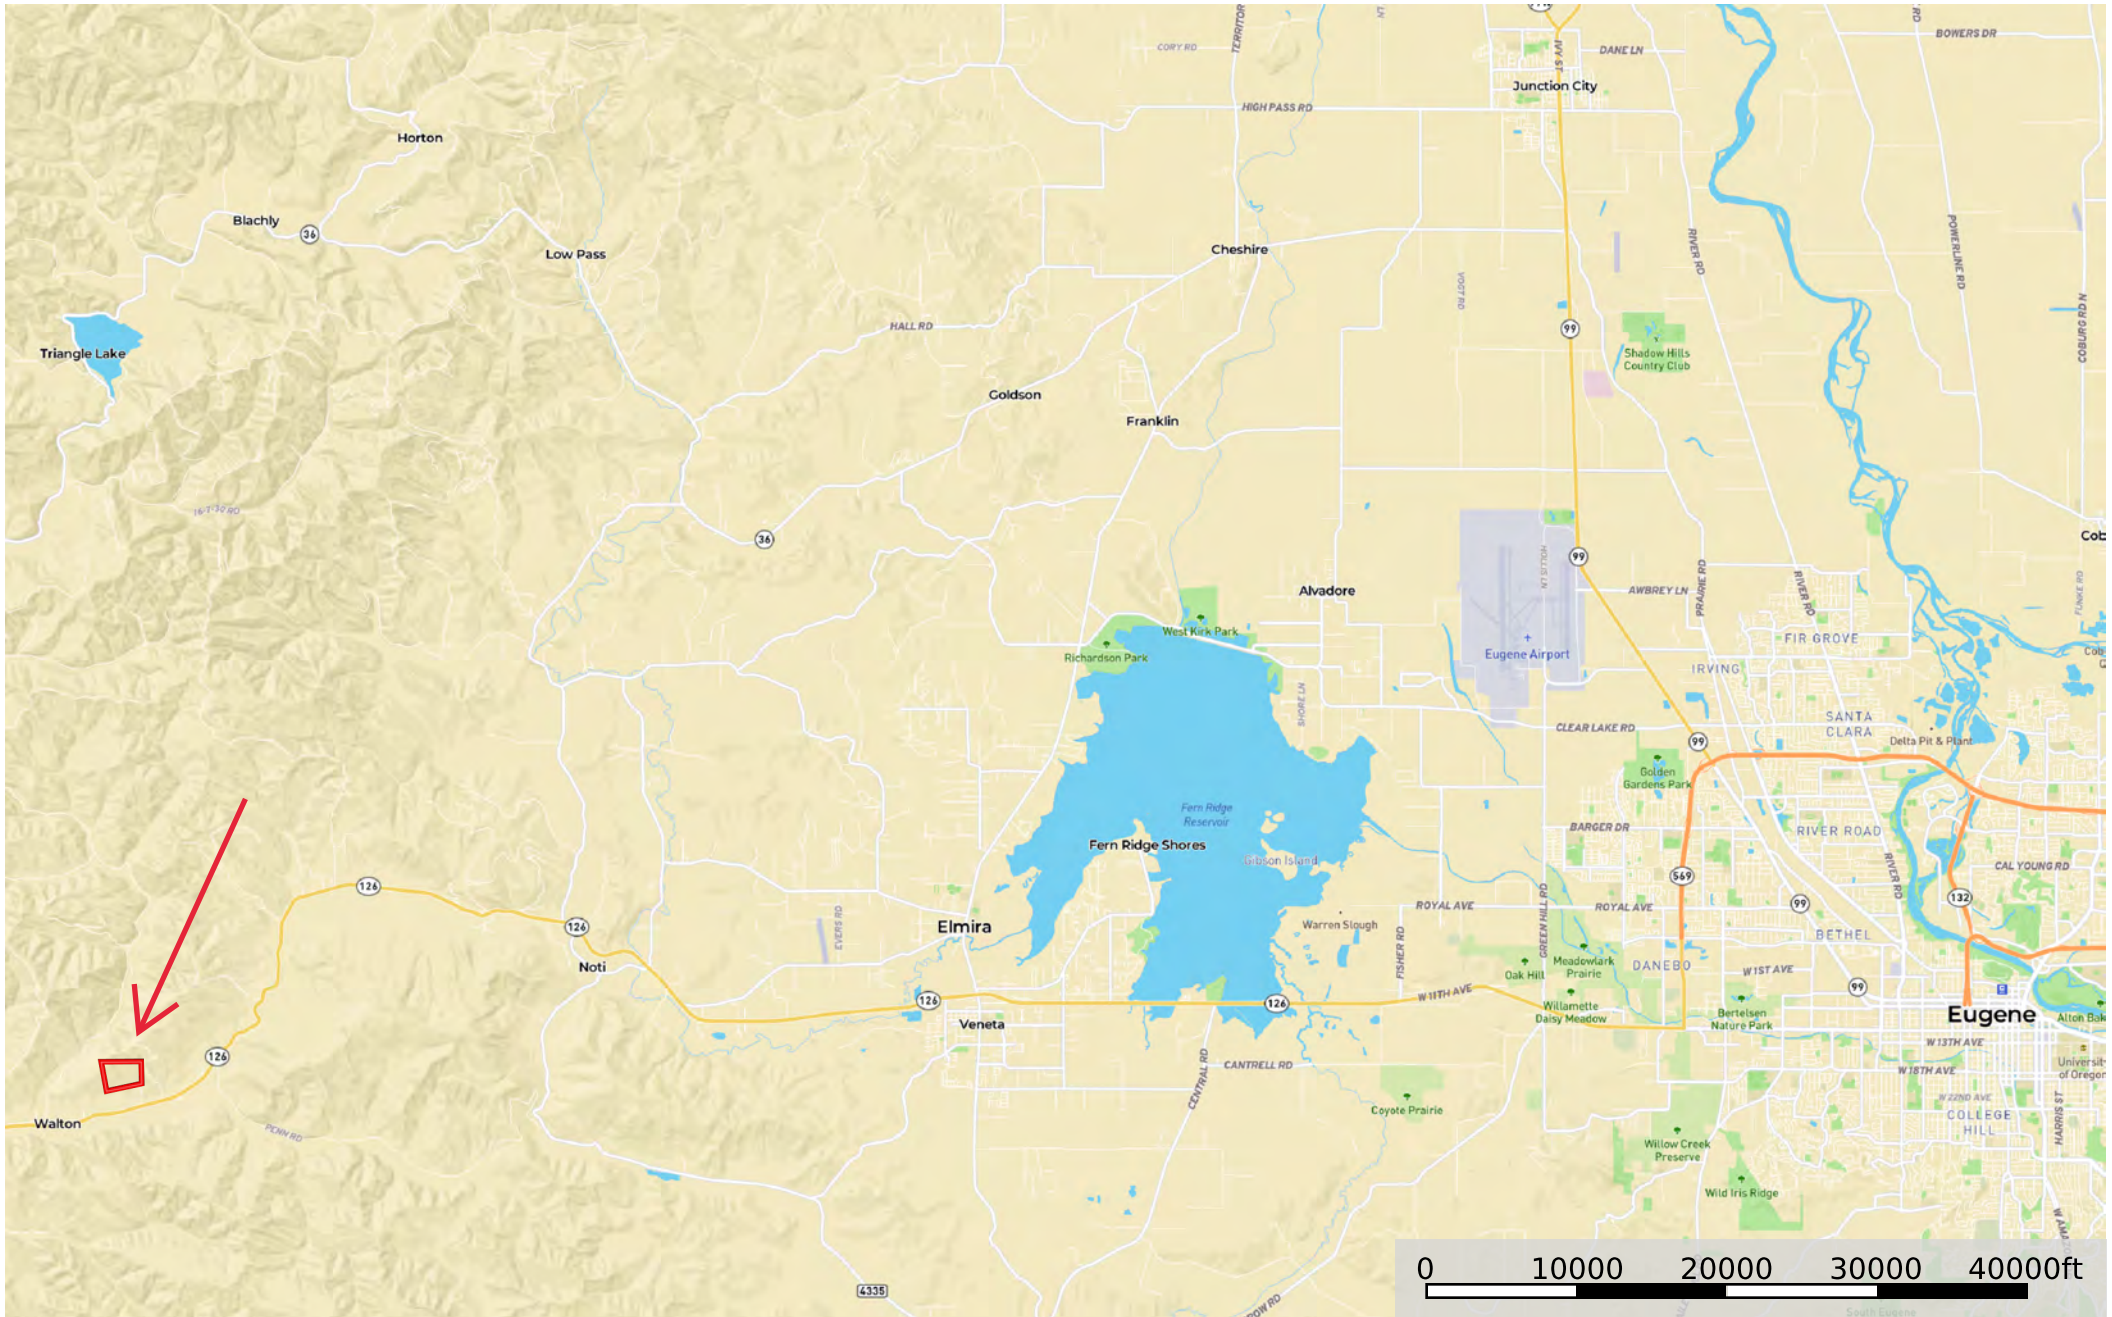

# Walton Wild Woods

Lane County, OR - 99.15 AC ±

 Boundary

# Walton Wild Woods

Lane County, OR - 99.15 AC ±

 Boundary

Walton Wild Woods  
Lane County, OR - 99.15 AC ±

 Boundary

Lane County GIS, Bureau of Land Management, State of Oregon, State of Oregon DOT, State of Oregon GEO, Esri, Canada, Esri, HERE, Garmin, USGS, EPA, USDA