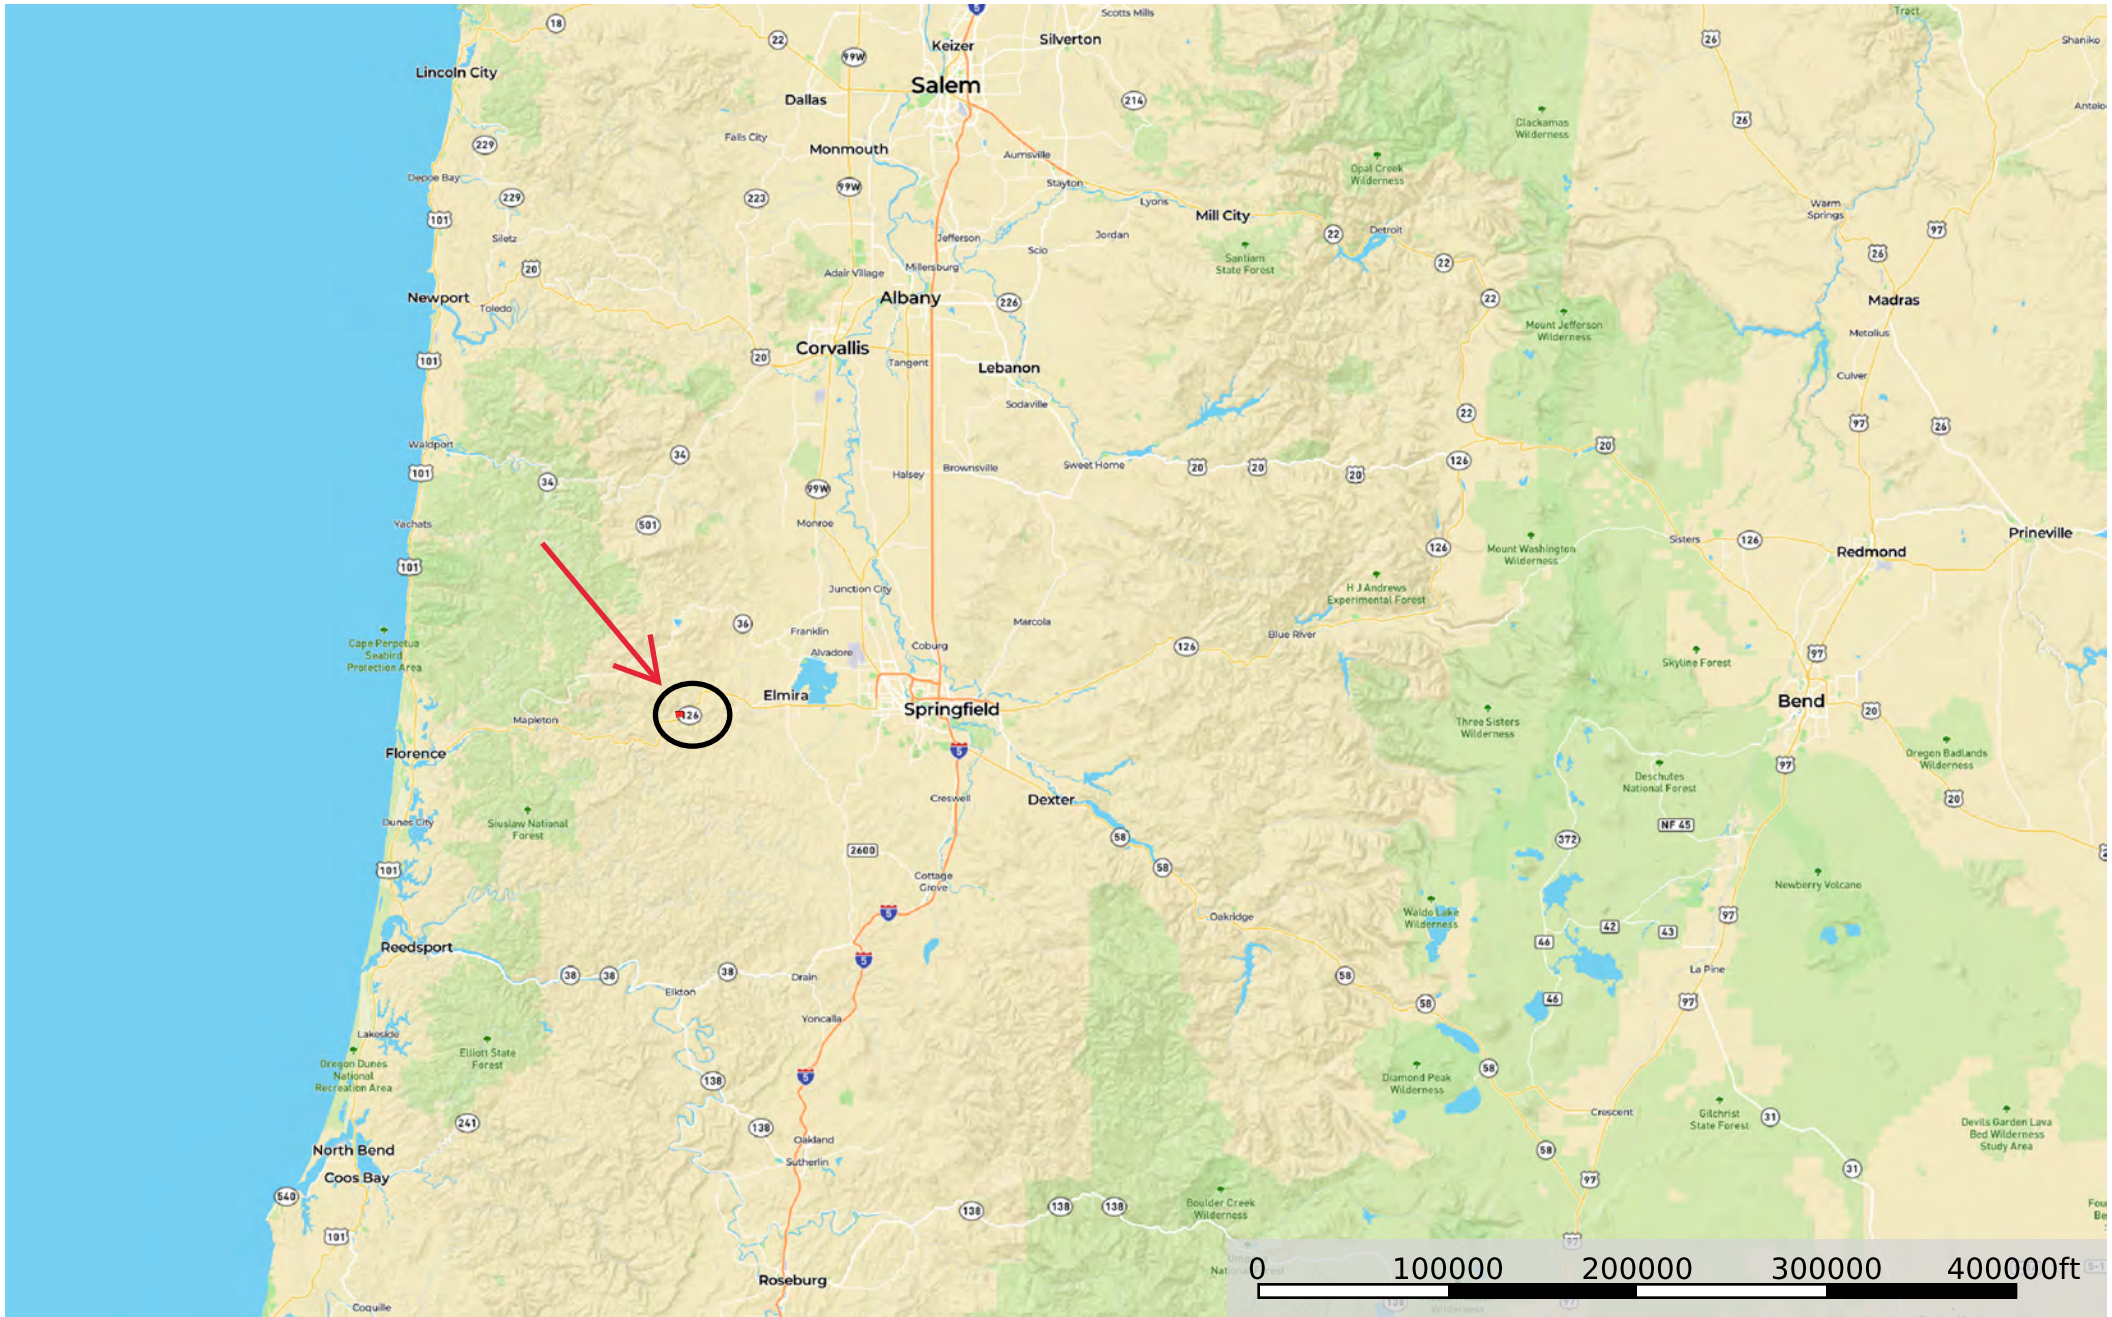

# Walton Wild Woods

Lane County, OR - 99.15 AC ±

 Boundary

# Walton Wild Woods

Lane County, OR - 99.15 AC ±

 Boundary

Walton Wild Woods  
Lane County, OR - 99.15 AC ±

 Boundary

Lane County GIS, Bureau of Land Management, State of Oregon, State of Oregon DOT, State of Oregon GEO, Esri, Canada, Esri, HERE, Garmin, USGS, EPA, USDA