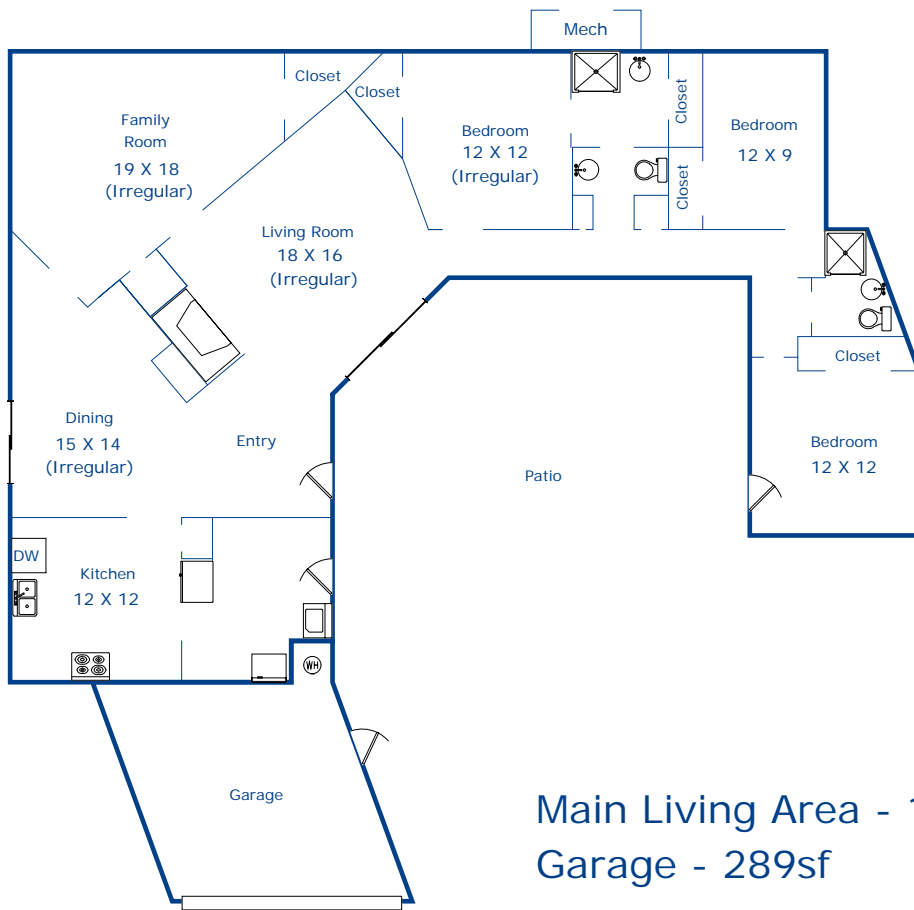

# 2915 Alta Avenue Carmel, CA 93923

Main Living Area - 1941sf  
Garage - 289sf