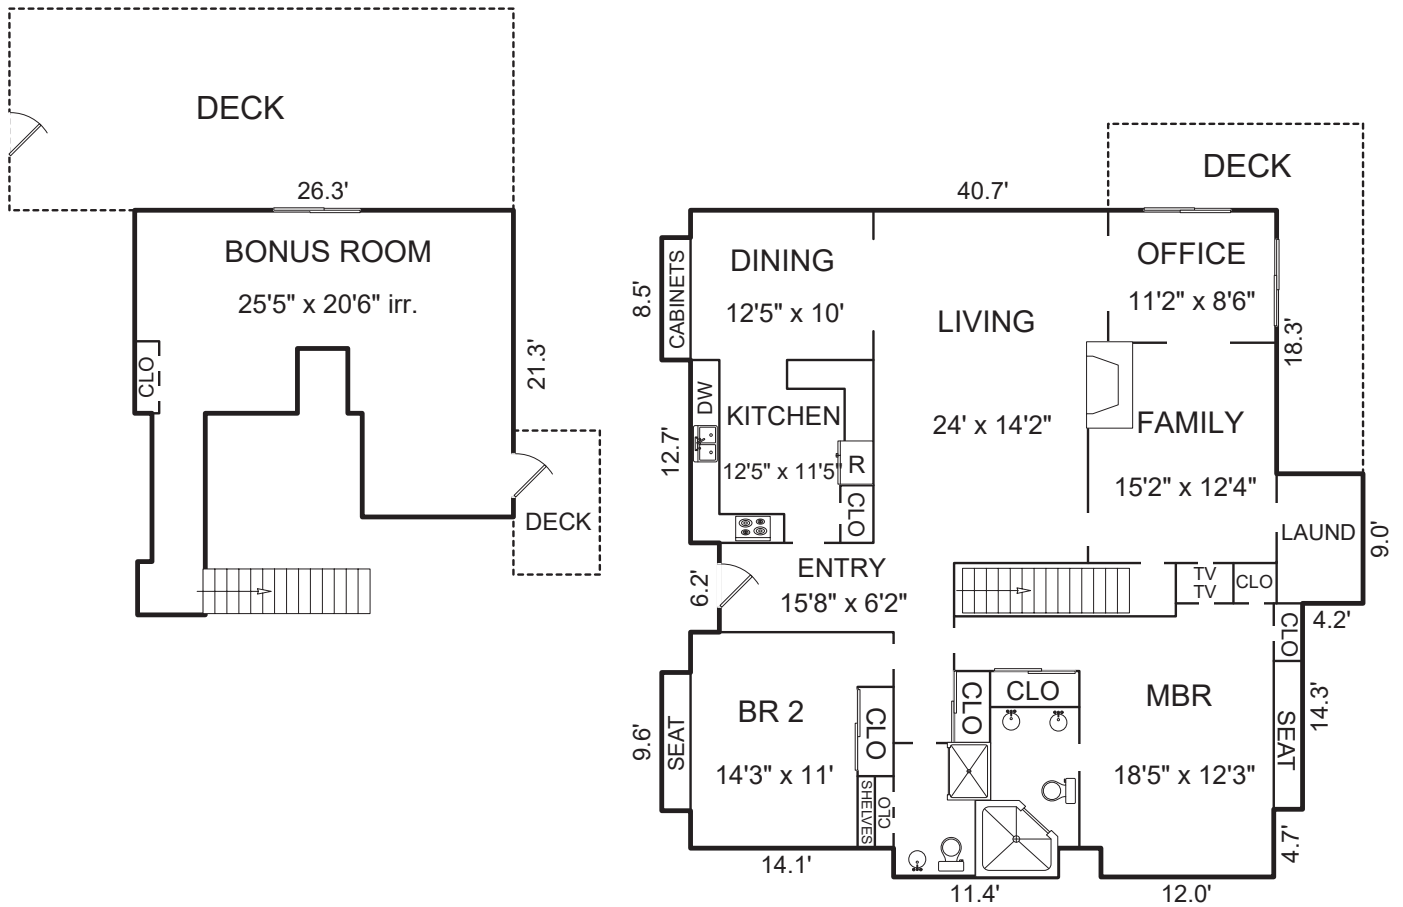

45 DEL MESA, CARMEL, CA 93923

AREA CALCULATIONS (approximate)

Main Living Area:	1,953sf
Net Livable Area:	1,953sf
Bonus Room:	486
Deck:	490
Deck:	216
Deck:	60