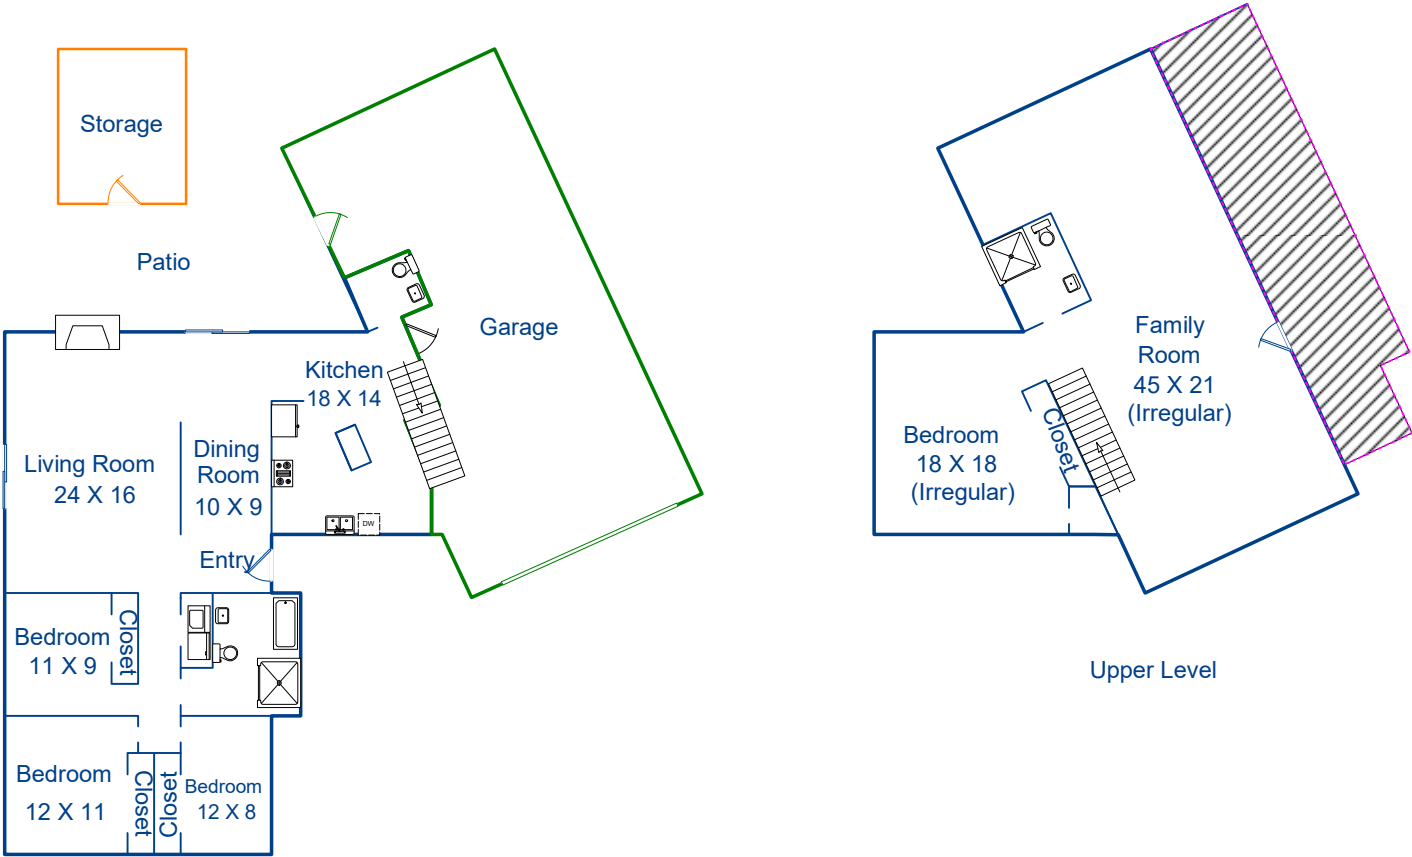

1 Crescent Circle
Monterey, CA 93940

Main Living Area - 1566sf

Upper Level - 1362sf

Total - 2928sf

Garage - 963sf