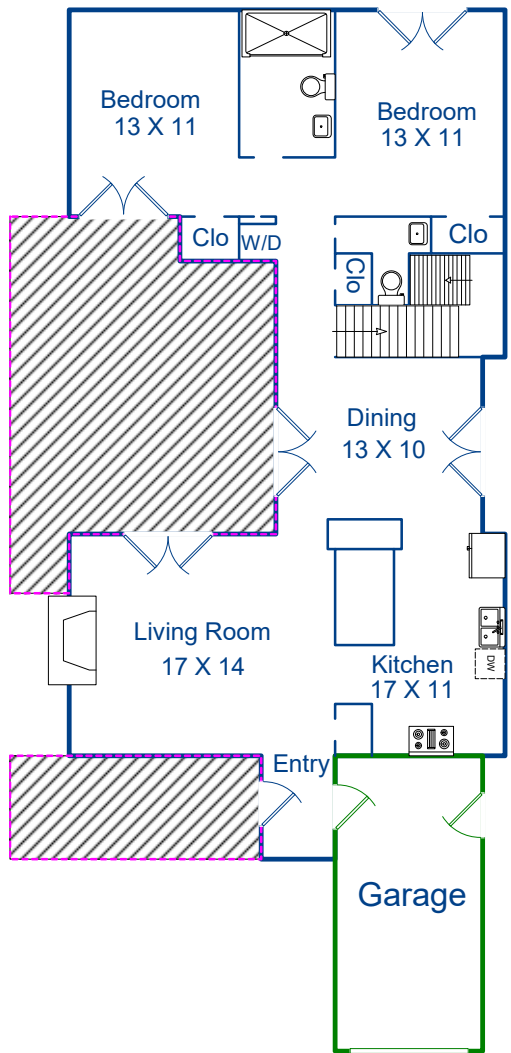

26264 Valley View Avenue
Carmel, CA 93923

Upper Level

Main Living Area - 1225sf

Upper Level - 530sf

Total - 1755sf

Garage - 200sf