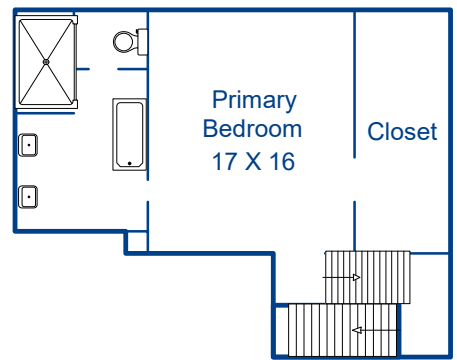

26264 Valley View Avenue
Carmel, CA 93923

Upper Level

Main Living Area - 1225sf

Upper Level - 530sf

Total - 1755sf

Garage - 200sf