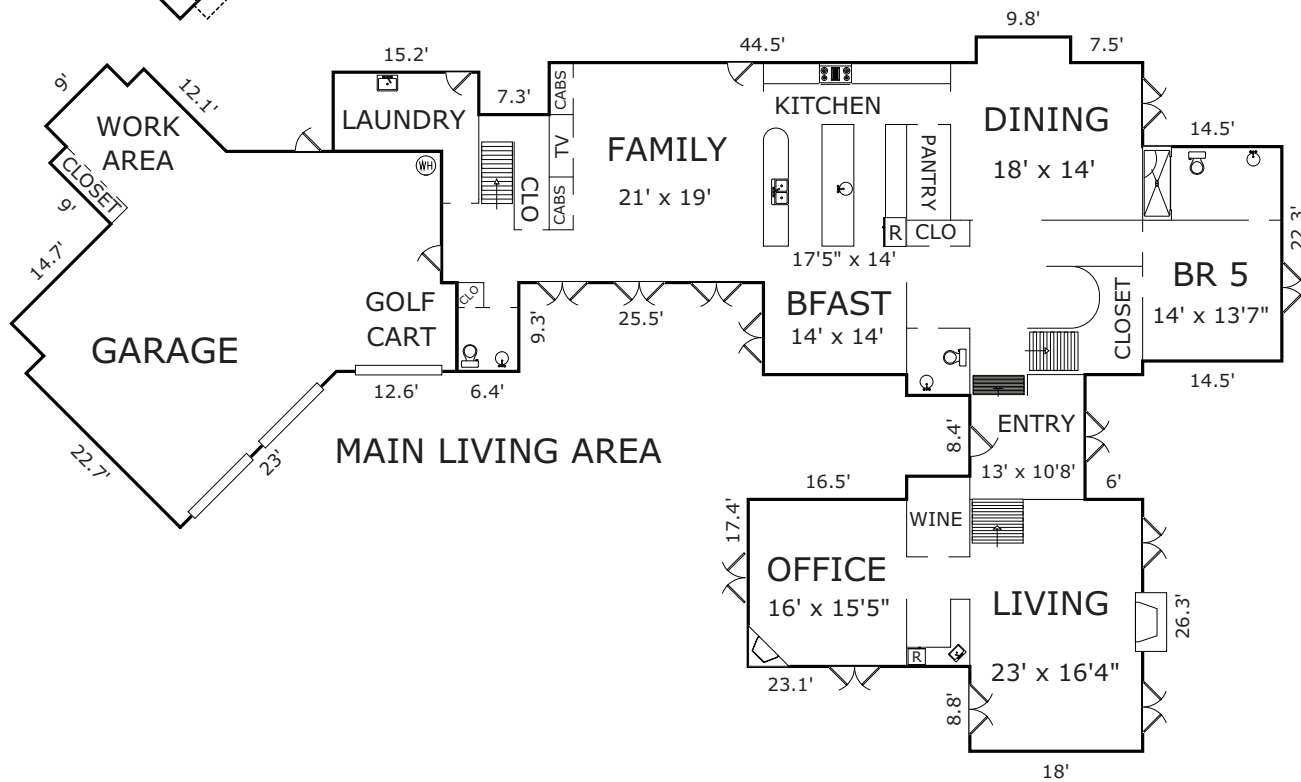

107 EL TORNEO COURT, MONTEREY, CA 93940

AREA CALCULATIONS

Main Living Area:	3,572sf
Second Floor:	2,852
Net Livable Area:	6,424sf
Garage:	1,292