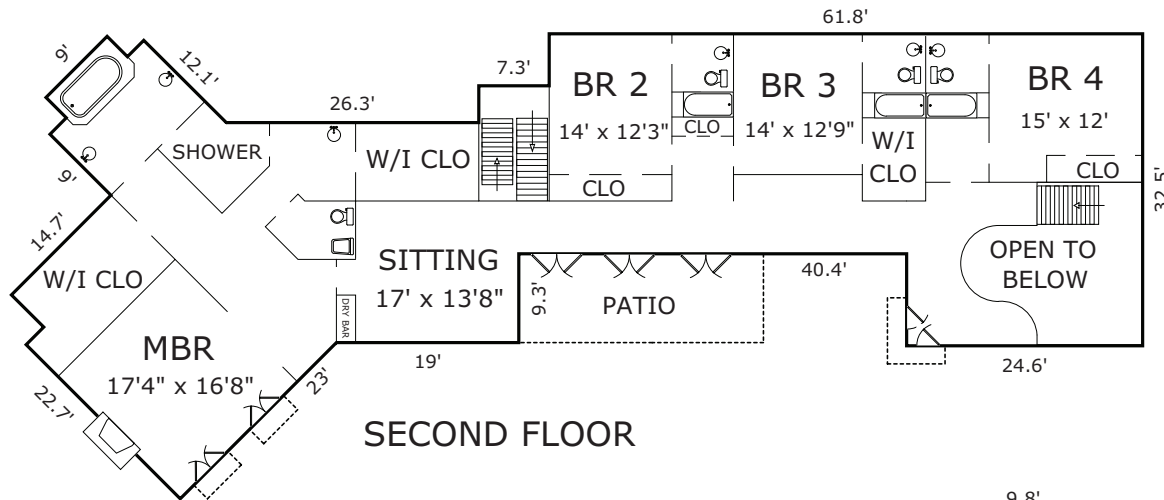

107 EL TORNEO COURT, MONTEREY, CA 93940

AREA CALCULATIONS

Main Living Area:	3,572sf
Second Floor:	2,852
Net Livable Area:	6,424sf
Garage:	1,292