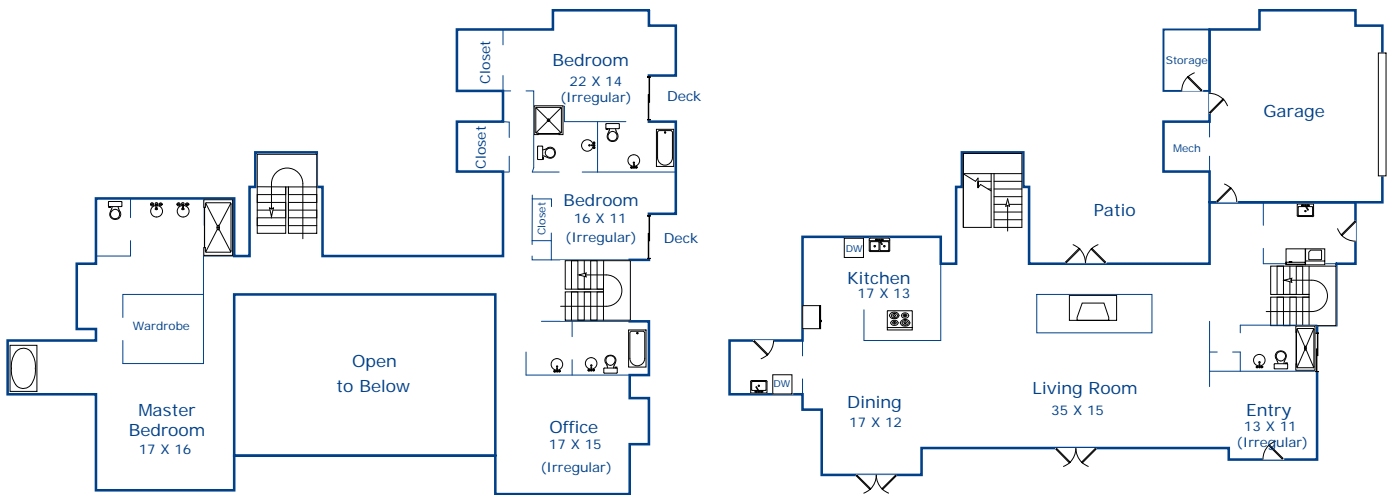

145 San Remo Road  
Carmel, CA 93923

Main Living Area - 2091sf

Upper Level - 2397sf

Total - 4488sf

Garage - 578sf