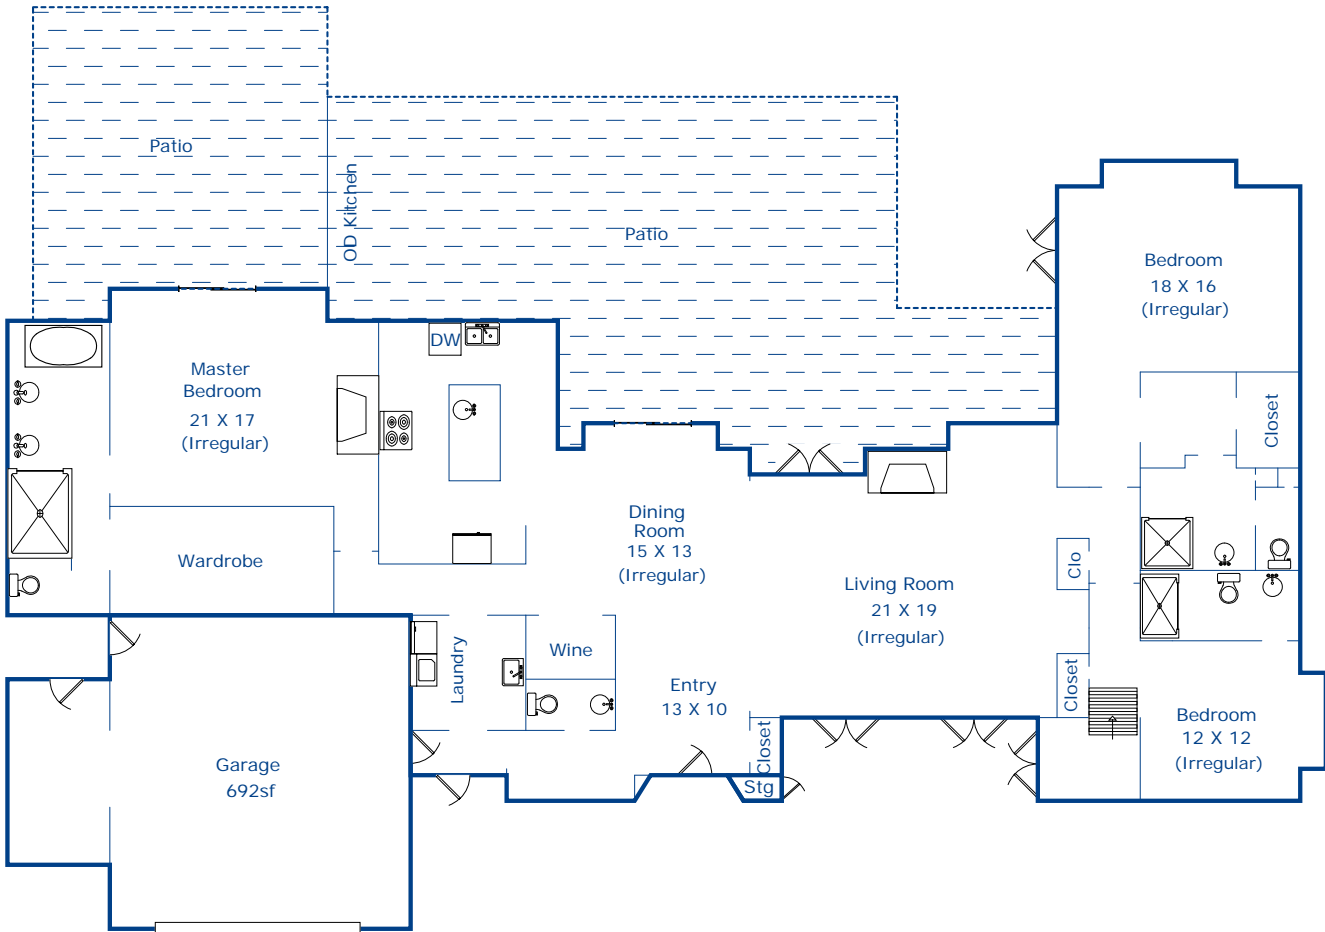

1536 VISCAINO ROAD
PEBBLE BEACH, CA

Main Living Area - 3072sf