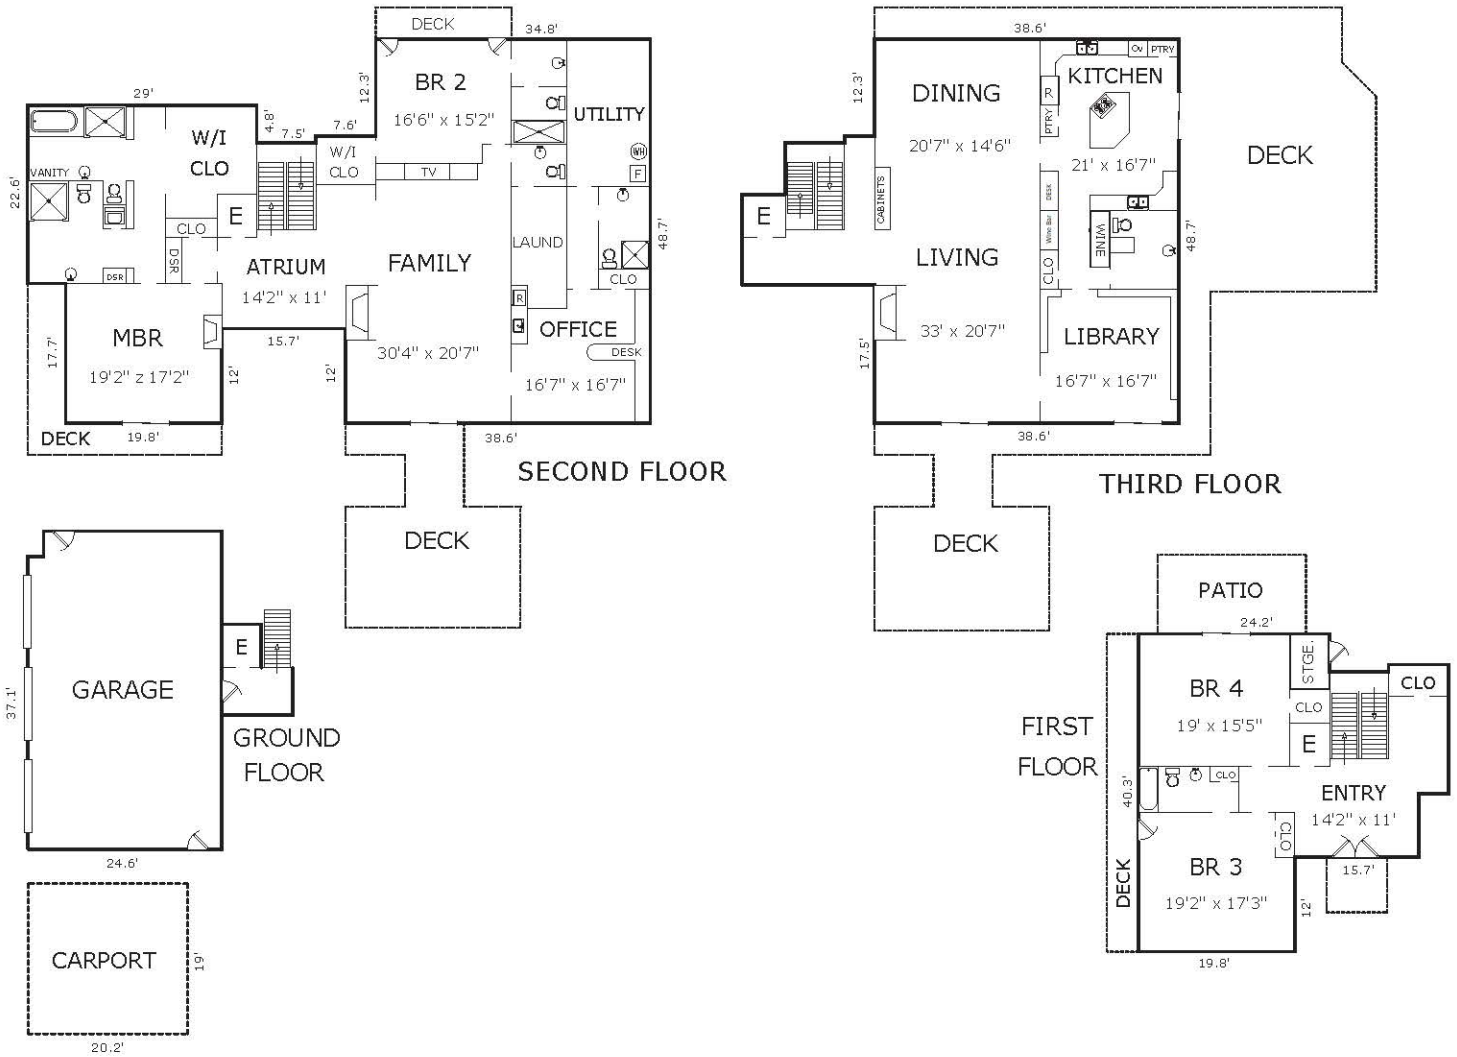

## AREA CALCULATIO

Ground Floor:	54sf
First Floor:	1,109
Second Floor:	2,852
Third Floor:	2,037
<b>Net Livable Area:</b>	<b>6,052sf</b>

Garage:	985	Carport	384
Utility:	198	Storage:	35
Deck:	1,524	Deck:	332
Deck:	183	Deck:	161
Deck:	68	Patio:	188