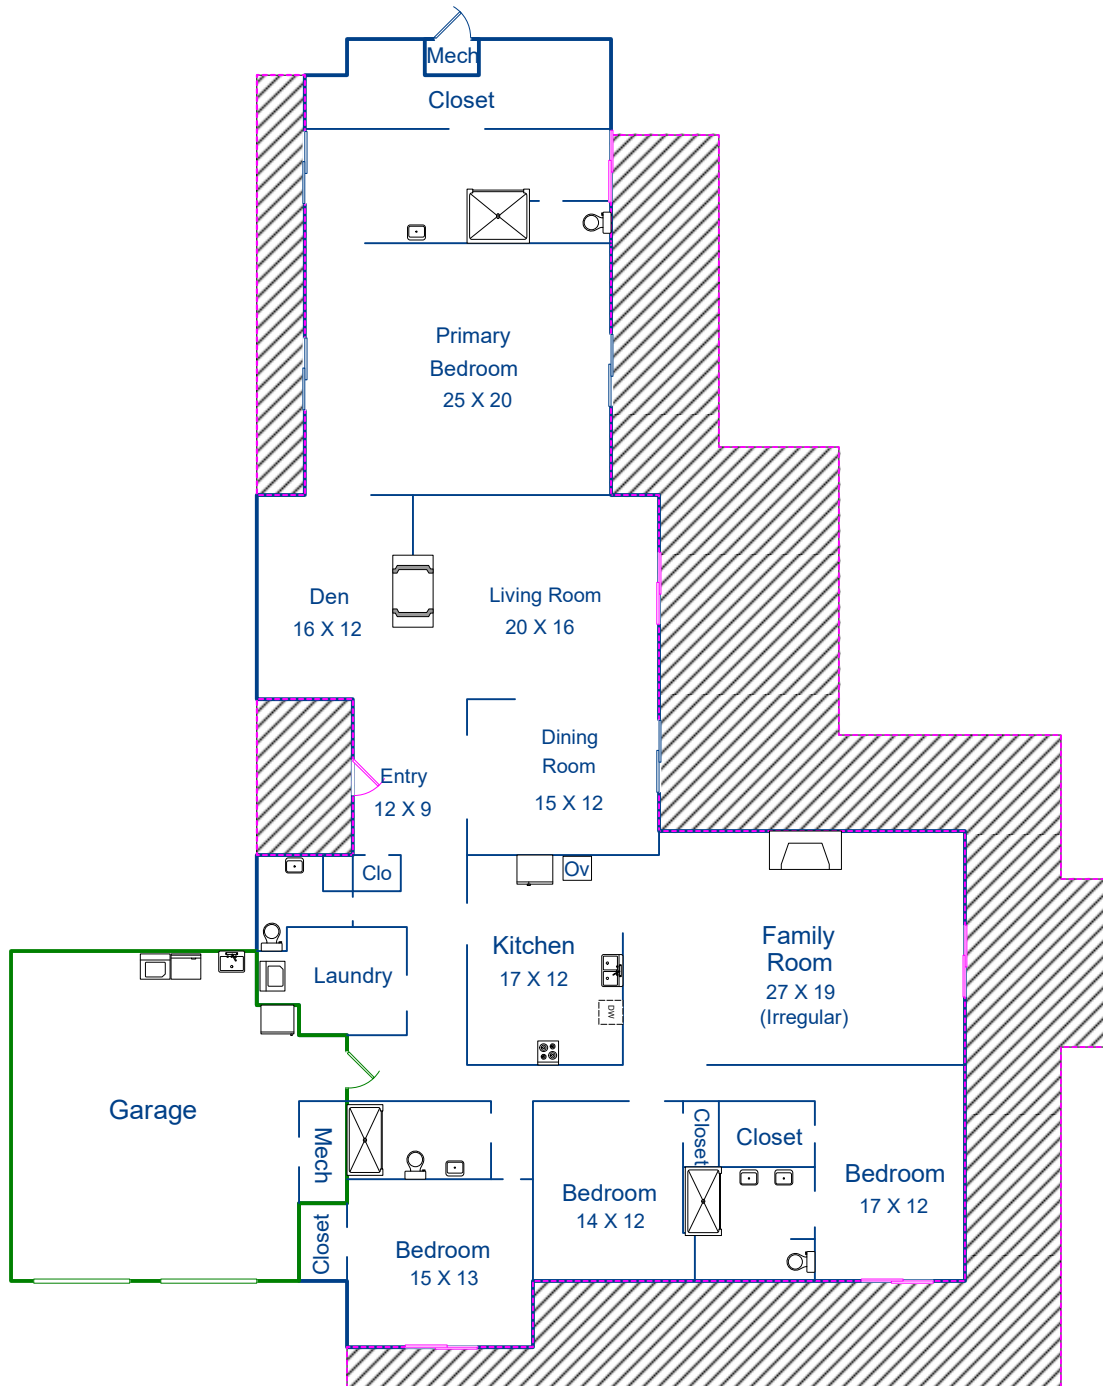

25 Miramonte Road Carmel Valley, CA 93924

Main Living Area - 3940sf
Garage - 700sf