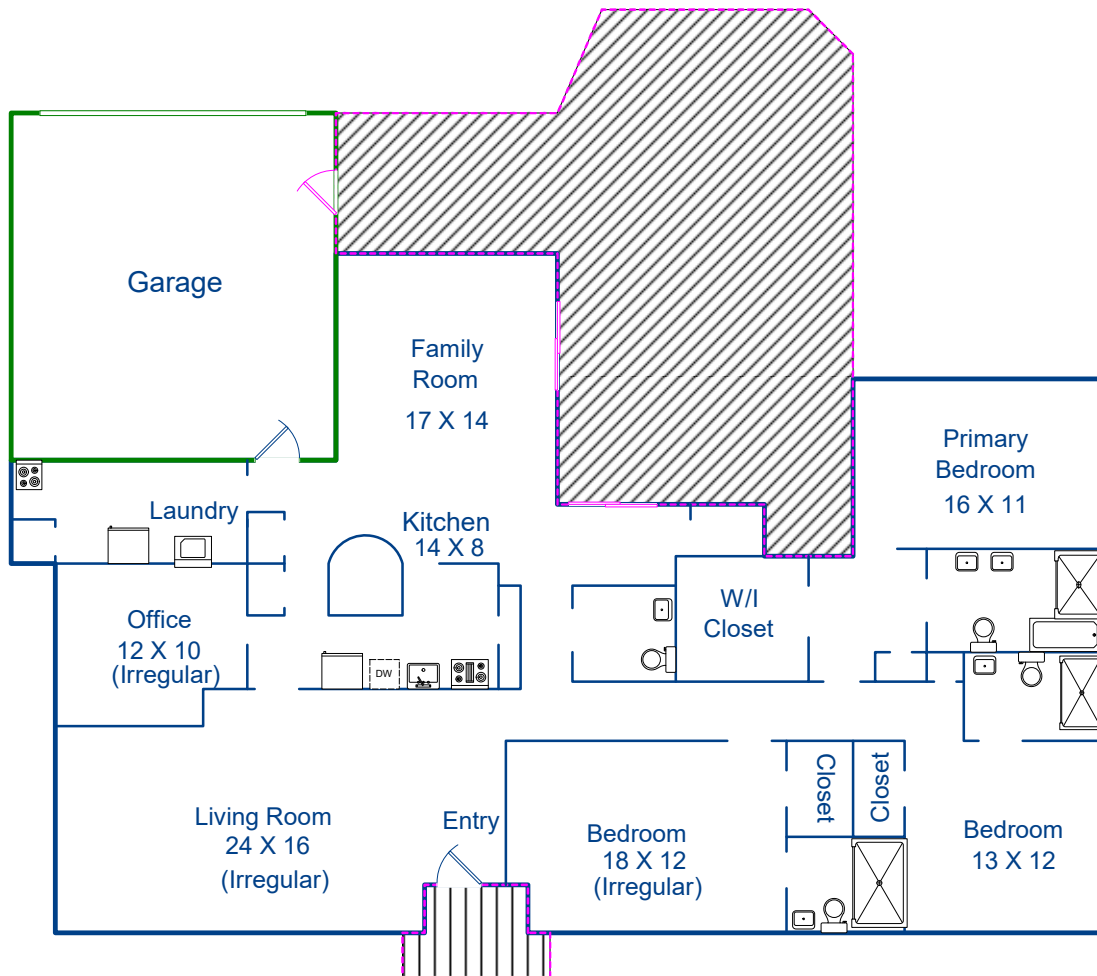

10148 Blue Larkspur Monterey, CA 93940

Main Living Area - 2493sf
Garage - 517sf