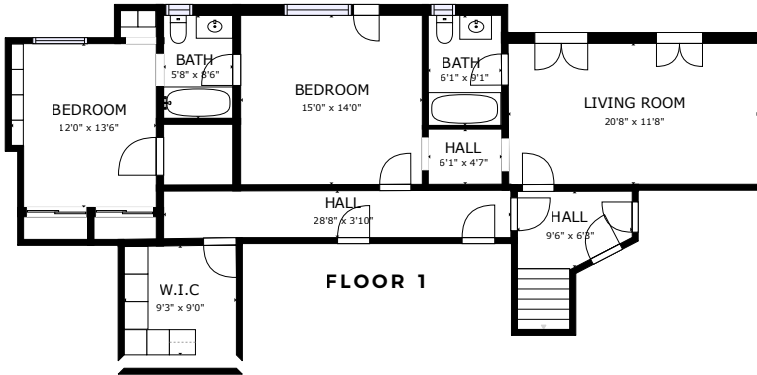

3359 17 MILE DRIVE, PEBBLE BEACH

MAIN HOUSE

FLOOR 2

FLOOR 1

FLOOR 3

FLOOR 1

GUEST HOUSE

FLOOR 2