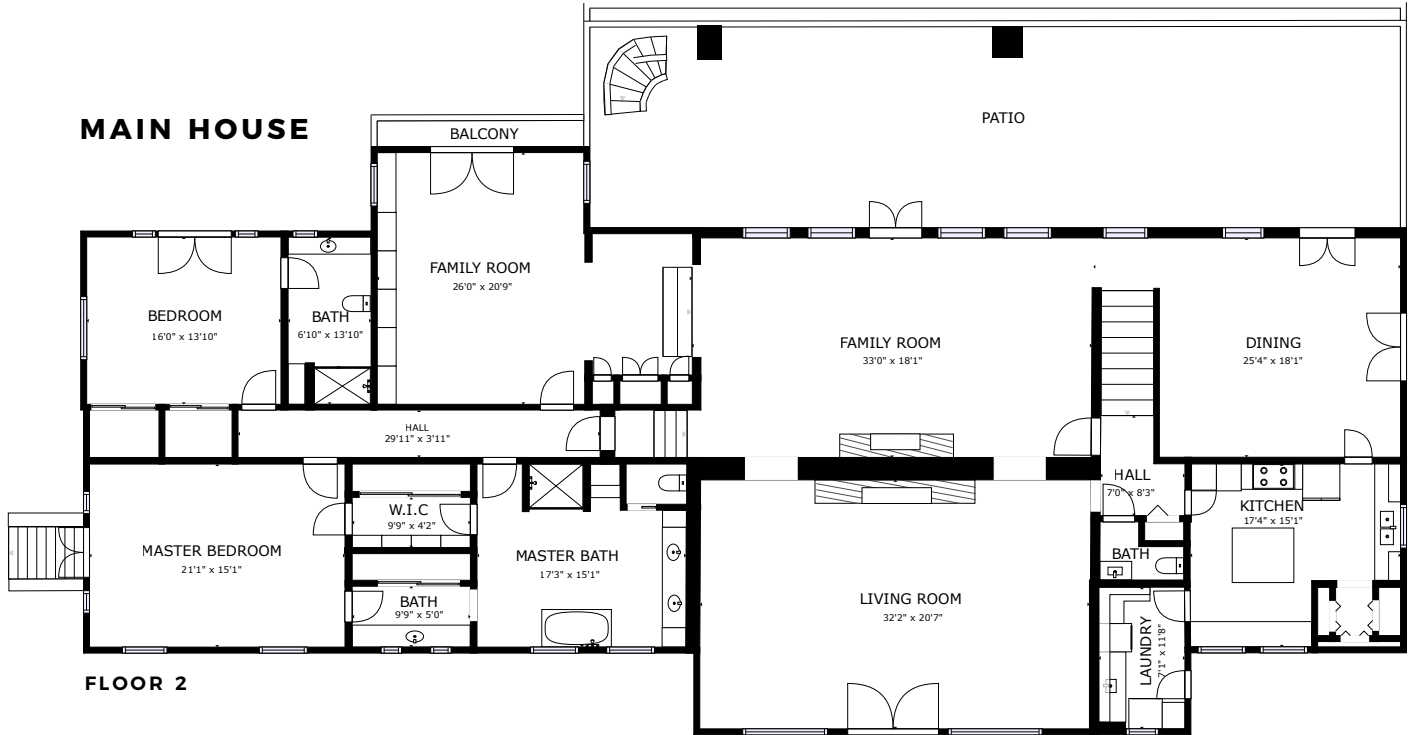

3359 17 MILE DRIVE, PEBBLE BEACH

MAIN HOUSE

FLOOR 2

FLOOR 1

FLOOR 3

FLOOR 1

GUEST HOUSE

FLOOR 2