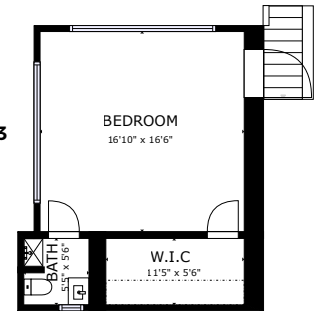

3359 17 MILE DRIVE, PEBBLE BEACH

MAIN HOUSE

FLOOR 2

FLOOR 1

FLOOR 3

FLOOR 1

GUEST HOUSE

FLOOR 2