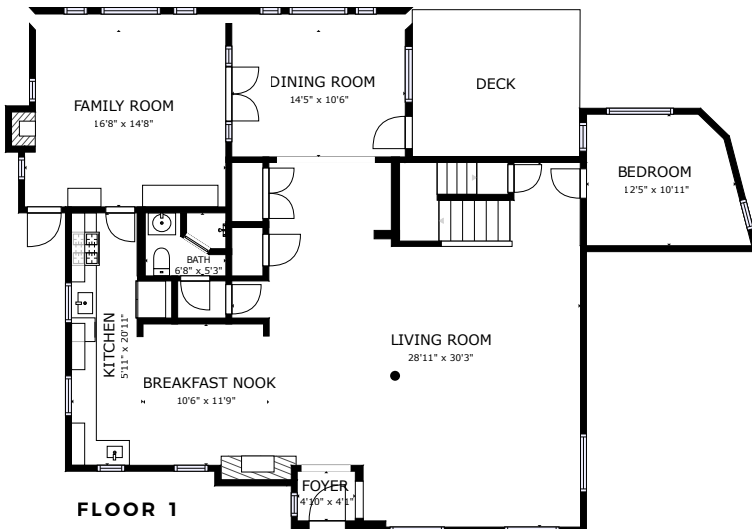

3359 17 MILE DRIVE, PEBBLE BEACH

MAIN HOUSE

FLOOR 2

FLOOR 1

FLOOR 3

FLOOR 1

GUEST HOUSE

FLOOR 2