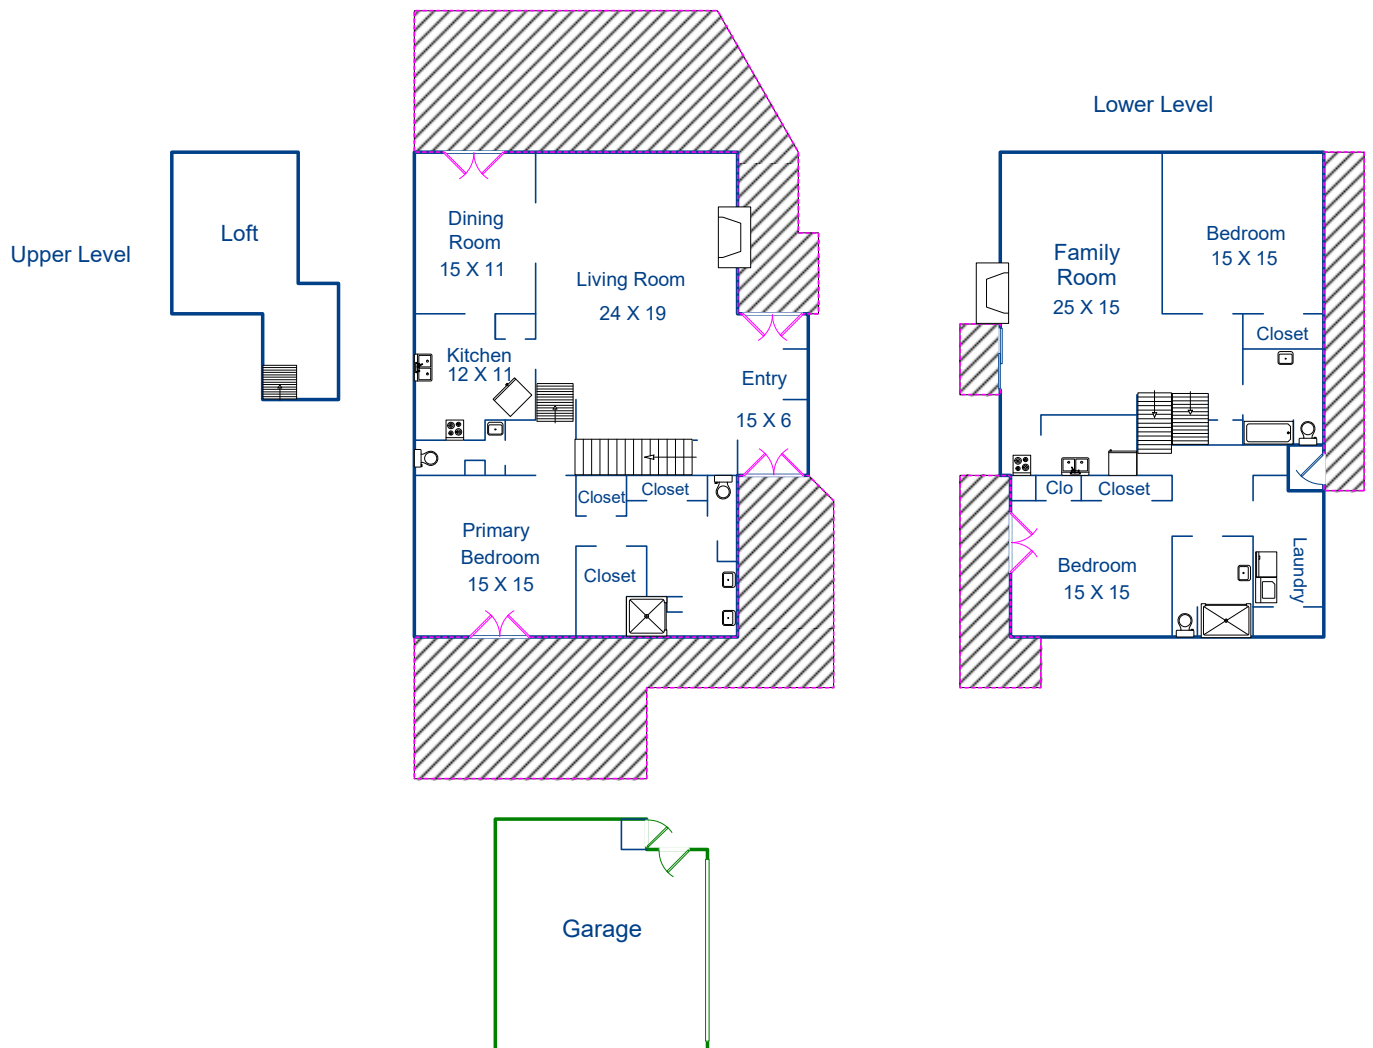

10172 Oakwood Circle
Carmel, CA 93923

Main Living Area - 1648sf

Lower Level - 1504sf

Upper Level - 276sf

Total - 3428sf

Garage - 465sf