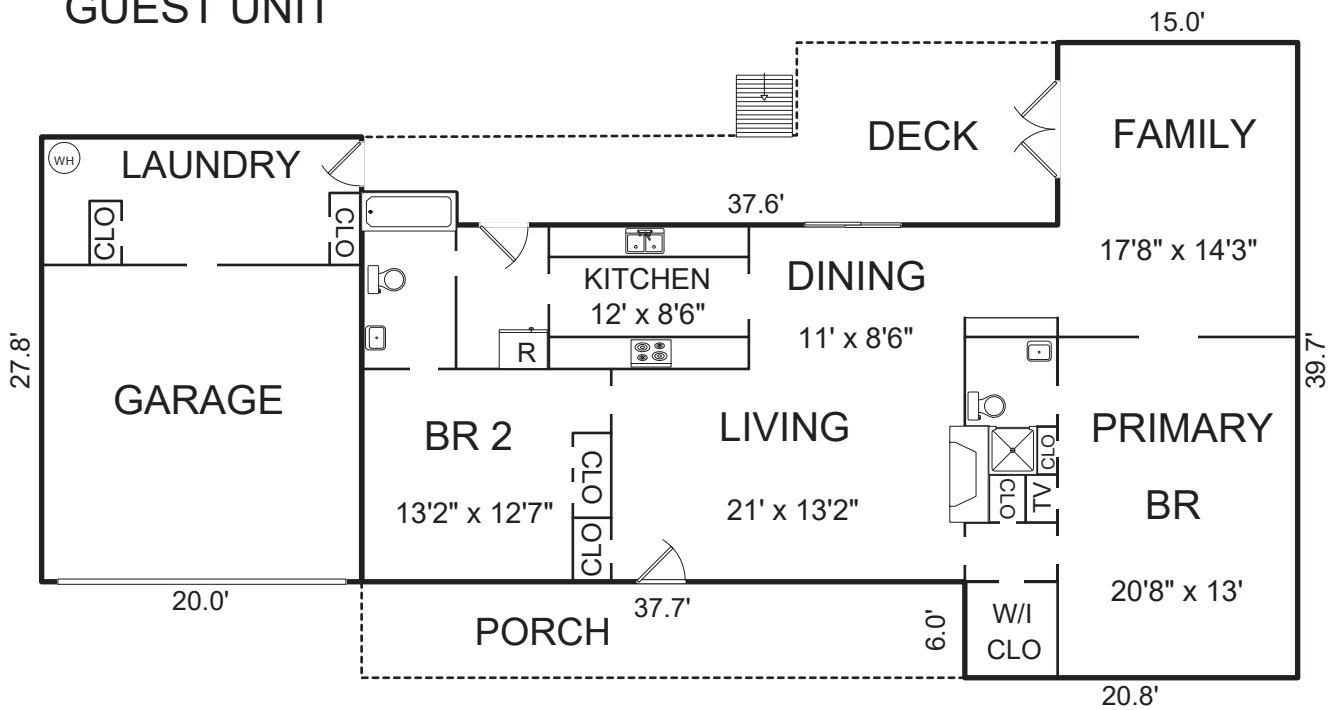

25195 STEWART PLACE, CARMEL, CA 93923

GUEST UNIT

AREA CALCULATIONS (approximate)

First Floor:	1,612sf
Guest Unit:	556
Net Livable Area:	2,168sf

Garage & Laundry:	556
Porch:	226
Deck:	325
Deck:	29

FIRST FLOOR