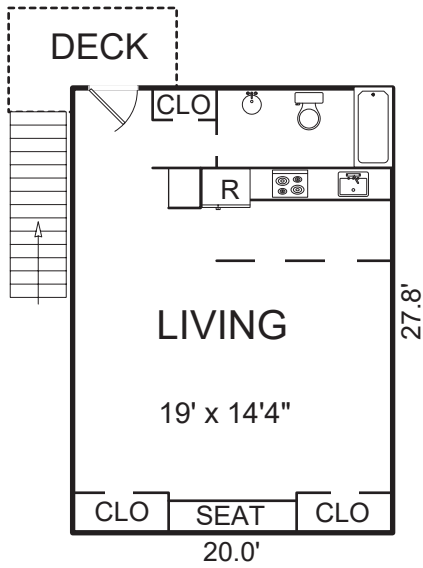

25195 STEWART PLACE, CARMEL, CA 93923

GUEST UNIT

AREA CALCULATIONS (approximate)

First Floor:	1,612sf
Guest Unit:	556
Net Livable Area:	2,168sf

Garage & Laundry:	556
Porch:	226
Deck:	325
Deck:	29

FIRST FLOOR