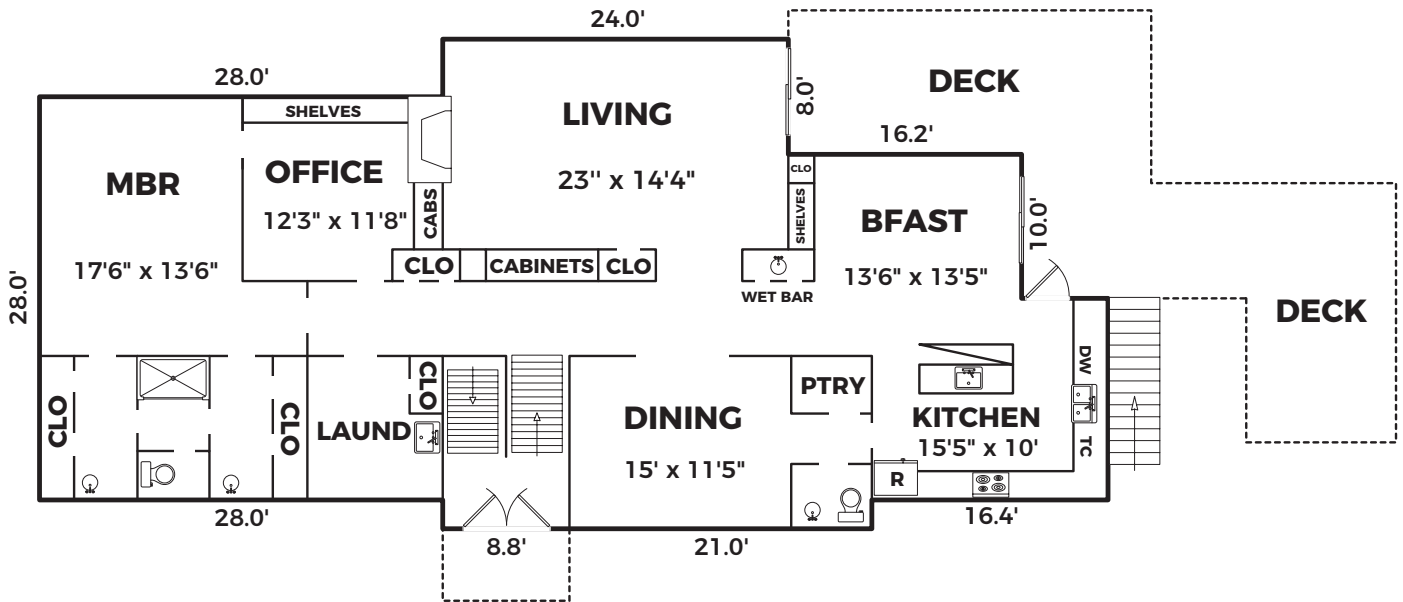

1633 SONADO ROAD, PEBBLE BEACH

MAIN LIVING AREA

GROUND FLOOR