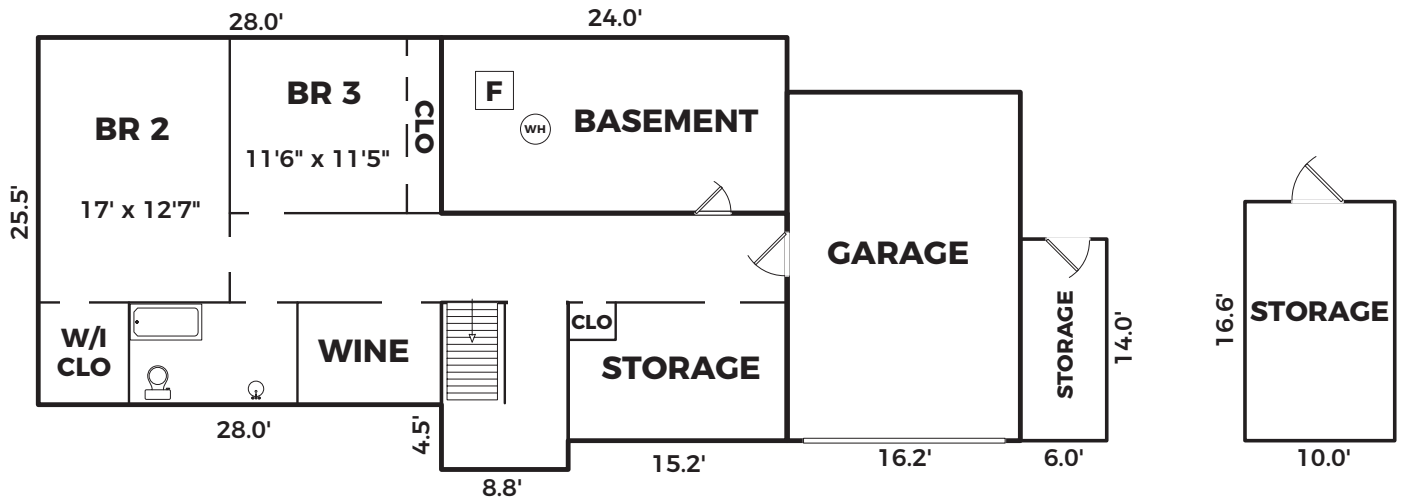

1633 SONADO ROAD, PEBBLE BEACH

MAIN LIVING AREA

GROUND FLOOR